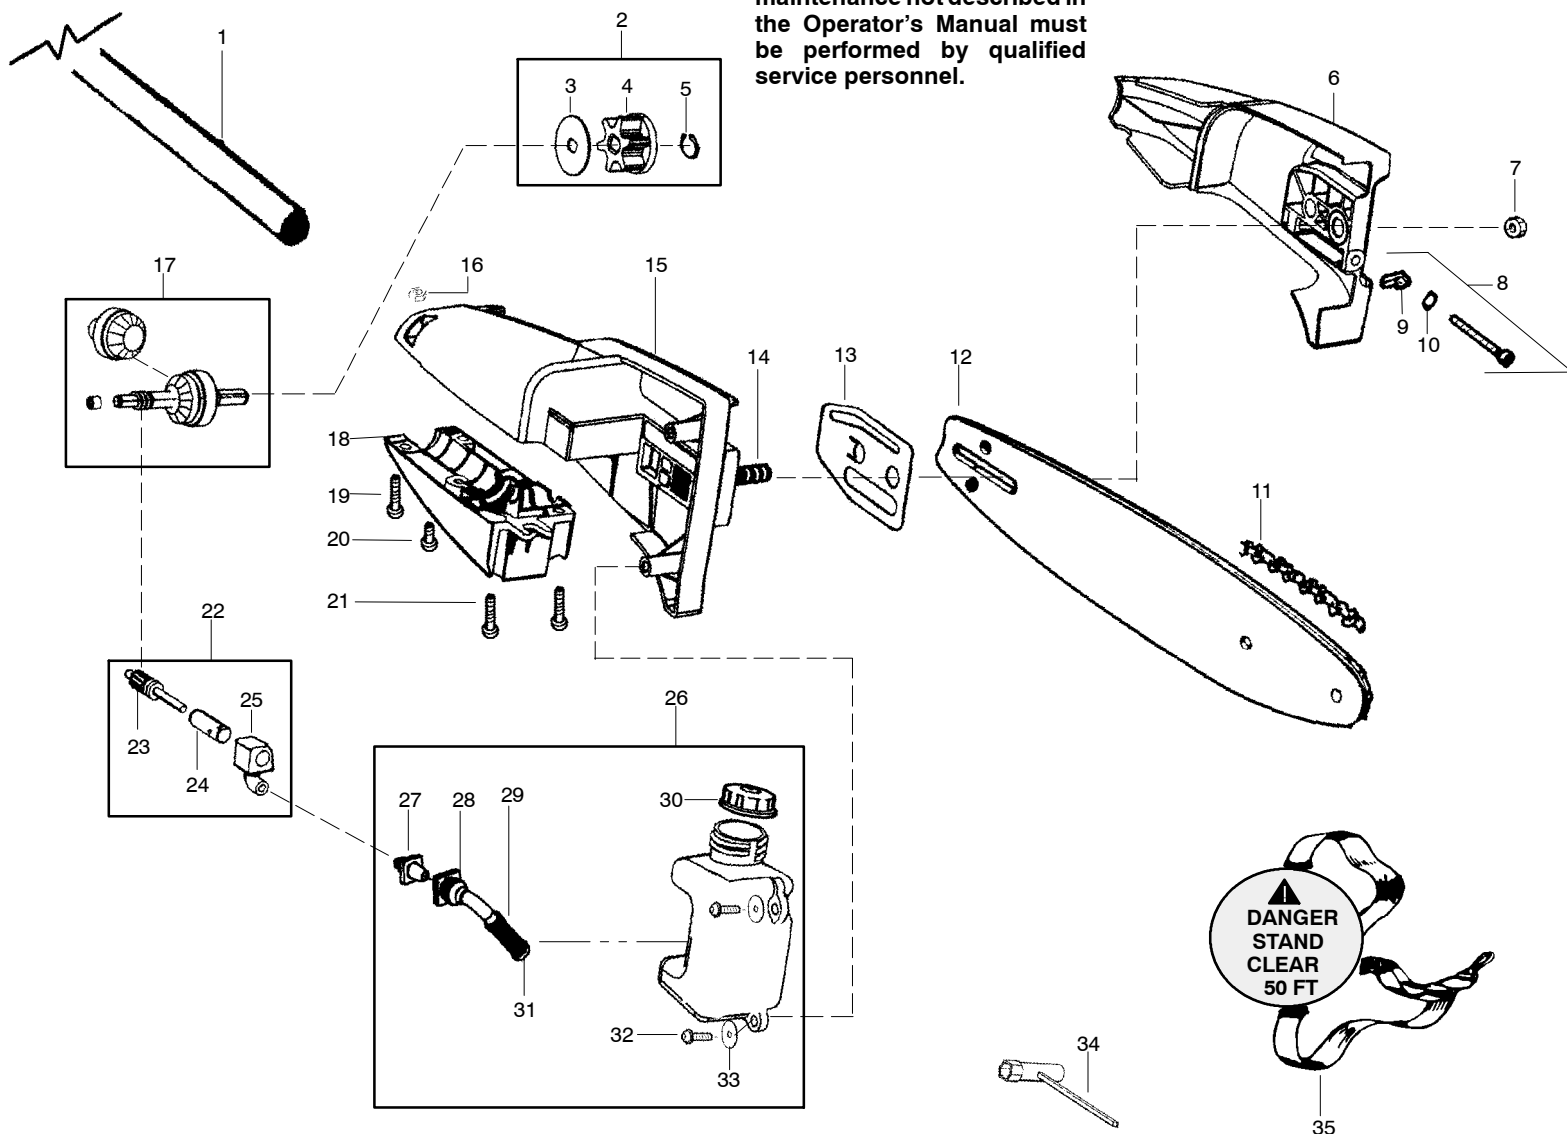

PARTS LIST NO. 530163771		Poulan PRO PARTS LIST	MODEL(s) 5000P
DATE 1/28/05	Replaces 163771 - 2/21/03		Note: Illustration may differ from actual model due to design changes

⚠ WARNING
All repairs, adjustments and maintenance not described in the Operator's Manual must be performed by qualified service personnel.

Ref.	Part No.	Description	Ref.	Part No.	Description	Ref.	Part No.	Description
1.	530096062	Assy-Driveshaft	15.	530056513	Hsg.-Upper (incl. #14)	29.	530037821	Filter-Oil
2.	530071647	Kit-Sprocket Assy. (incl. 3,4,5)	16.	530016284	Nut	30.	530053072	Cap-Oil
3.	530056521	Washer	17.	530071646	Kit-Gear Assy	31.	530030189	Plug-Oil Filter
4.	530056520	Sprocket	18.	530056514	Hsg.-Lower	32.	530015886	Screw
5.	530056563	Retainer-Sprocket	19.	530016312	Screw	33.	530015382	Washer
6.	530057100	Assy-Bar Clamp (incl. #8)	20.	530015805	Screw-Align	34.	530031163	Wrench-Bar
7.	530015917	Nut-Bar Mounting	21.	530015886	Screw	35.	530094417	Strap-Shoulder
8.	530069611	Kit-Bar Adjust (incl. 9,10)	22.	530071645	Kit-Oil Assy (incl. 23,24,25)			Not Shown
9.	530015826	Pin-Bar Adjust	23.	530053764	Assy-Gear Plunger			
10.	530038593	Retainer-Bar Adjust	24.	530053765	Barrel	↗	545001438	Manual
11.	530051524	Chain-8"	25.	530056522	Block-Oil		530095894	Att-Hanger
12.	530044908	Bar-8"	26.	530056528	Assy-Oil Tank (incl. 27-31)		530055395	Clamp-Harness(lower)
13.	530056523	Plate-Bar pad	27.	530056524	Fitting-Oil Line		530055392	Clamp-Harness(upper)
14.	530016133	Bolt-Bar	28.	530021160	Intake-Oil Line		530015770	Screw-Harness clamp

↗ = NEW PART NUMBER FOR THIS IPL

* = REFER TO THE SERVICE REFERENCE INDICATED FOR MORE INFORMATION. (LOCATED AT END OF IPL)