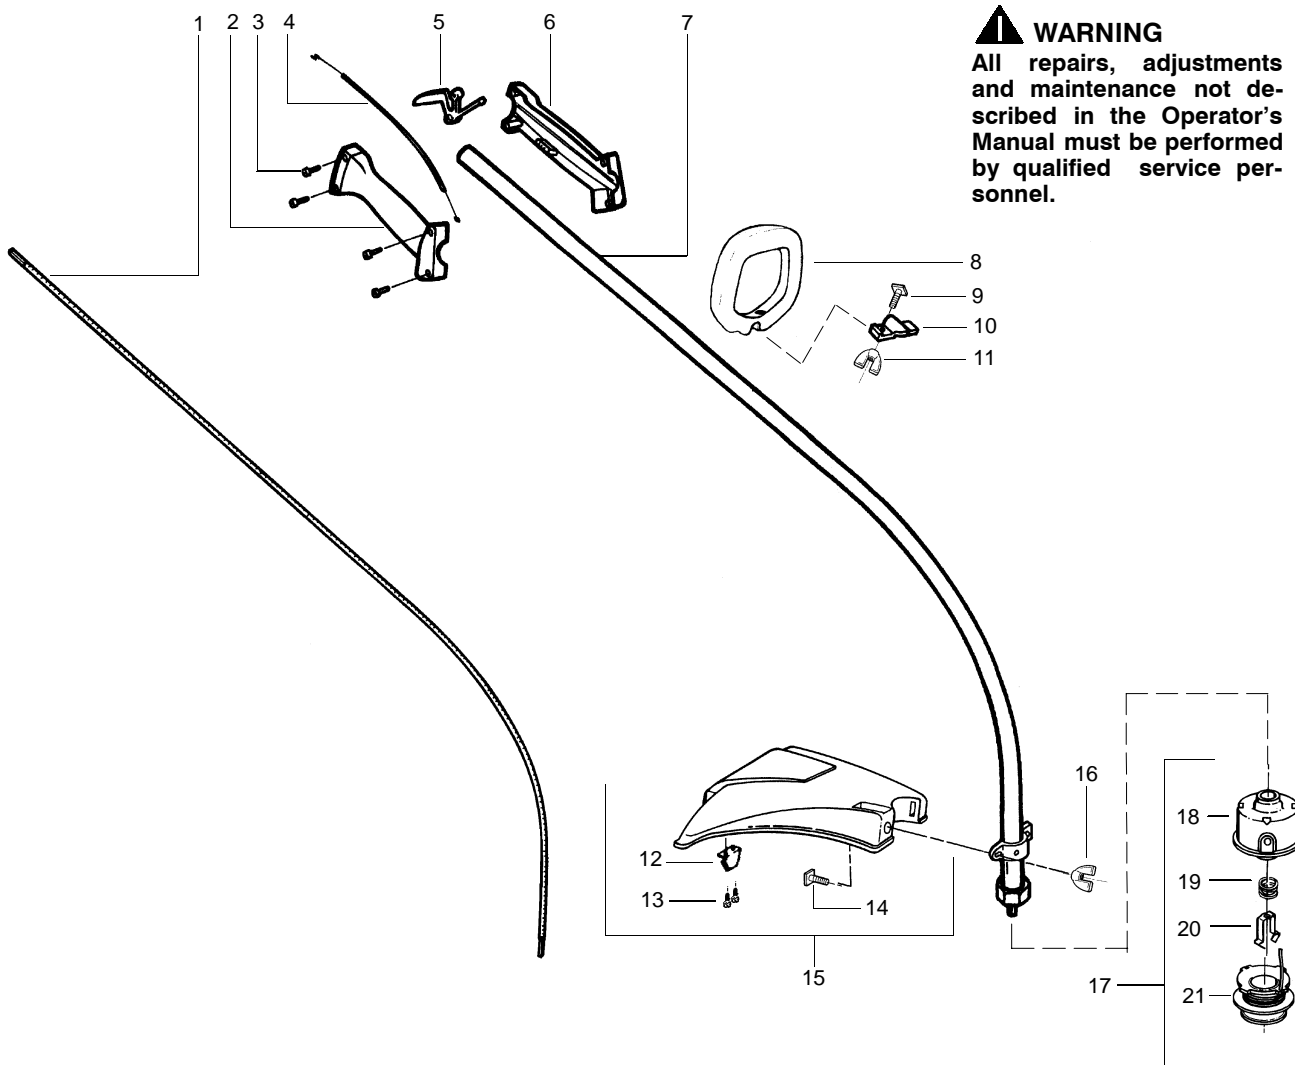

PARTS LIST NO. 530163708		WEED EATER® PARTS LIST	MODEL(s) FL25-LE
DATE 4/14/03	Replaces 530163706 - 12/10/02		Note: Illustration may differ from actual model due to design changes

TYPE 1,2

Ref.	Part No.	Description	Ref.	Part No.	Description
1.	530095803	Shaft-Flex	15.	530069759	Kit-Shield Assy (Incl. 12,13,14,16)
2.	530038581	Throttle Hsg. (Right)	16.	530016118	Wingnut-Handle/Shield
3.	530016349	Screw-Throttle Hsg.	17.	952711593	Accy-W/E TNG 5 Cutting Head (Incl. 18-21)
4.	530071548	Assy-Throttle Cable	18.	530095770	Assy-Hub
5.	530038682	Trigger	19.	530401958	Spring-Compression
6.	530038580	Throttle Hsg. (Left)	20.	530401957	Clip-Retainer-Head
7.	530071315	Assy-Drive Shaft Hsg.	21.	952711594	Accy-W/E Spool w/Line
8.	530038584	Handle-Assist	Not Shown		
9.	530015820	Bolt-Handle/Shield		530163513	Operator Manual
10.	530038599	Clamp-Handle		530054864	Decal-Start Inst.
11.	530016118	Wingnut-Handle/Shield		530055350	Decal-Shaft Warning
12.	530052286	Line Limiter			
13.	530015886	Screw-Line Limiter			
14.	530015820	Bolt-Handle/Shield			

✓ = NEW PART NUMBER FOR THIS IPL ★ = REFER TO THE SERVICE REFERENCE INDICATED FOR MORE INFORMATION. (LOCATED AT END OF IPL)

PARTS LIST NO. 530163708		WEED EATER® PARTS LIST	MODEL(S) FL25-LE
DATE 4/14/03	Replaces 530163706 - 12/10/02		Note: Illustration may differ from actual model due to design changes

↙ = NEW PART NUMBER FOR THIS IPL * = REFER TO THE SERVICE REFERENCE INDICATED FOR MORE INFORMATION. (LOCATED AT END OF IPL)

PARTS LIST NO. 530163708		WEED EATER® PARTS LIST	MODEL(s) FL25-LE
DATE 4/14/03	Replaces 530163706 - 12/10/02		Note: Illustration may differ from actual model due to design changes