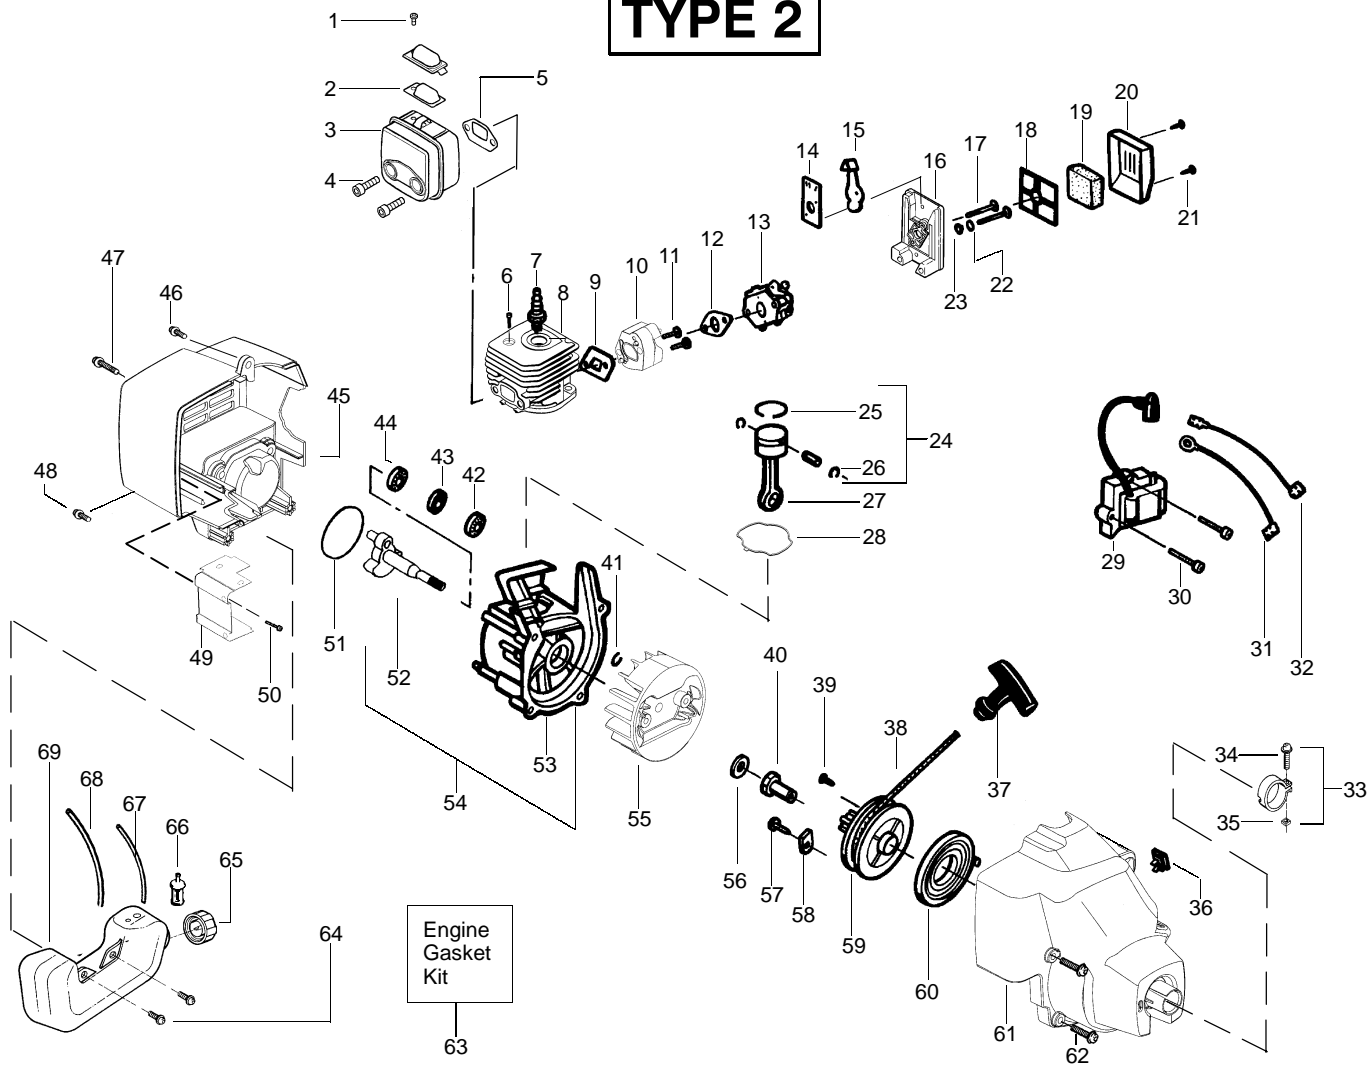

PARTS LIST NO. 530163708		WEED EATER® PARTS LIST	MODEL(s) FL25-LE	
DATE 4/14/03	Replaces 530163706 - 12/10/02		Note: Illustration may differ from actual model due to design changes	PAGE NO. 3

TYPE 2

Ref.	Part No.	Description	Ref.	Part No.	Description	Ref.	Part No.	Description
1.	530015241	Screw-Screen	25.	530055120	Piston Ring	51.	530071363	O-Ring-C'case (kit)
2.	530071544	Kit-Spark Arrestor	26.	530015162	Retainer-Piston Pin	52.	530054753	Assy-Crankshaft
3.	530071672	Kit-Muffler (incl.1,2,4,5)	27.	530069945	Assy-Connecting Rod	53.	530012510	Assy-Crankcase (Incl. 42-44)
4.	530016338	Bolt-Muffler	28.	530071363	Seal-Cylinder (kit)	54.	530071669	Assy-C'case & C'shaft (Incl. 41,52,53)
5.	530071363	Gasket-Muffler (kit)	29.	530055160	Ignition Module	55.	530069886	Assy-Flywheel
6.	530015953	Screw-Cylinder	30.	530016357	Screw	56.	530015828	Washer-Flat
7.	952030249	Spark Plug (RCJ 6Y)	31.	530014662	Assy-Ground Wire	57.	530015775	Screw
8.	530071668	Kit - Cylinder	32.	530014663	Assy-Leadwire	58.	530027523	Retainer-Can
9.	530071363	Gasket-Cyl./Carb.(kit)	33.	530056365	Assy-Nose Cone Clamp (Incls. 34&35)	59.	530069400	Kit-Starter Pulley (Incl. 39)
10.	530057634	Adapter-Carb.	34.	530016381	Screw-Nose Cone	60.	530042085	Spring-Starter
11.	530016309	Screw	35.	530016382	Nut-Nose Cone	61.	530056706	Assy.-Fan Hsg
12.	530071363	Gasket-Carb. (kit)	36.	530071356	Kit-Switch	62.	530015810	Screw
13.	530071628	Kit-Carb.(C1Q-W10B)	37.	530027569	Handle-Starter	63.	530071363	Kit-Engine Gasket (Incl. 5,9,12,28,51)
14.	530038747	Choke Plate Mounting	38.	530069232	Kit - Rope	64.	530016379	Screw
15.	530038686	Shutter-Choke	39.	530016080	Screw	65.	530014347	Assy-Fuel Cap
16.	530052431	Air Box	40.	530038604	Coupling-Drive	66.	530095646	Assy-Fuel Pickup
17.	530016393	Screw	41.	530015941	Retain. Ring-C' shaft	67.	530069247	Kit-Fuel Line (Small)
18.	530036569	Plate - Filter Support	42.	530055728	Outer Bearing	68.	530069216	Kit-Fuel Line (Large)
19.	530036575	Foam-Air Filter	43.	530071615	Kit-C'case Seal	69.	530049296	Assy-Fuel Tank (incl. filter, lines & fuel cap)
20.	530054414	Cover-Air Filter	44.	530032125	Inner Bearing			
21.	530015892	Screw	45.	530056710	Shroud-Rear			
22.	530015852	Spacer-Choke	46.	530016349	Screw			
23.	530015254	Washer	47.	530015810	Screw			
24.	530071357	Kit - Piston (Incl. 25, 26 & Pin)	48.	530016349	Screw			
			49.	530055351	Shield-Heat			
			50.	530015805	Screw			

↖ = NEW PART NUMBER FOR THIS IPL   * = REFER TO THE SERVICE REFERENCE INDICATED FOR MORE INFORMATION. (LOCATED AT END OF IPL)