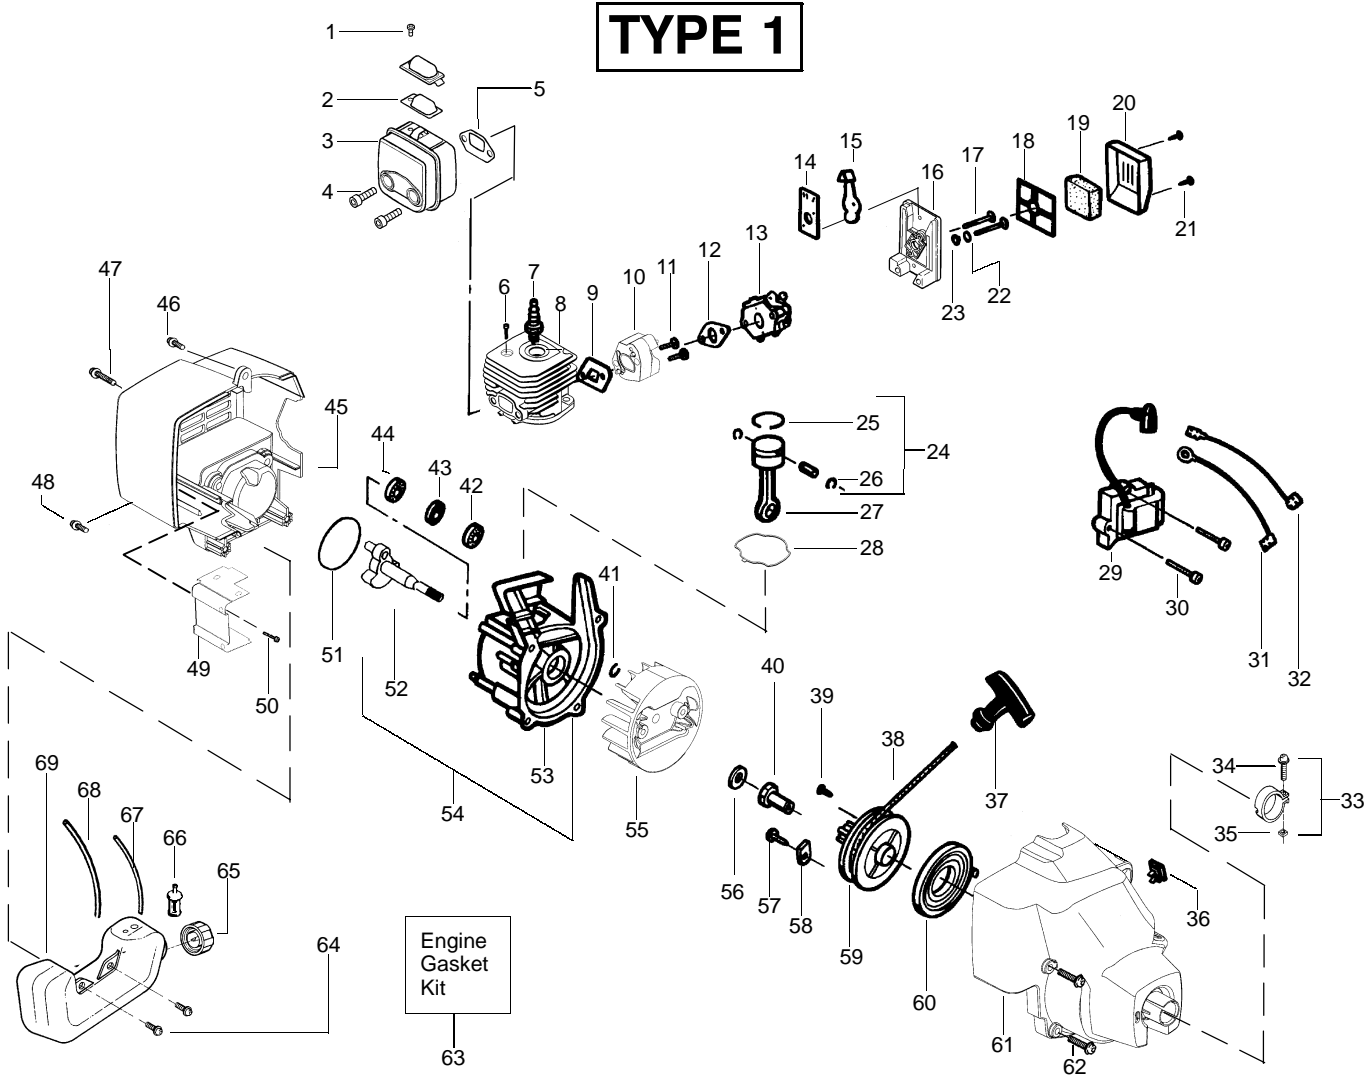

PARTS LIST NO. 530163708		WEED EATER® PARTS LIST	MODEL(s) FL25-LE
DATE 4/14/03	Replaces 530163706 - 12/10/02		Note: Illustration may differ from actual model due to design changes

TYPE 1,2

Ref.	Part No.	Description	Ref.	Part No.	Description
1.	530095803	Shaft-Flex	15.	530069759	Kit-Shield Assy (Incl. 12,13,14,16)
2.	530038581	Throttle Hsg. (Right)	16.	530016118	Wingnut-Handle/Shield
3.	530016349	Screw-Throttle Hsg.	17.	952711593	Accy-W/E TNG 5 Cutting Head (Incl. 18-21)
4.	530071548	Assy-Throttle Cable	18.	530095770	Assy-Hub
5.	530038682	Trigger	19.	530401958	Spring-Compression
6.	530038580	Throttle Hsg. (Left)	20.	530401957	Clip-Retainer-Head
7.	530071315	Assy-Drive Shaft Hsg.	21.	952711594	Accy-W/E Spool w/Line
8.	530038584	Handle-Assist	Not Shown		
9.	530015820	Bolt-Handle/Shield		530163513	Operator Manual
10.	530038599	Clamp-Handle		530054864	Decal-Start Inst.
11.	530016118	Wingnut-Handle/Shield		530055350	Decal-Shaft Warning
12.	530052286	Line Limiter			
13.	530015886	Screw-Line Limiter			
14.	530015820	Bolt-Handle/Shield			

✓ = NEW PART NUMBER FOR THIS IPL ★ = REFER TO THE SERVICE REFERENCE INDICATED FOR MORE INFORMATION. (LOCATED AT END OF IPL)

PARTS LIST NO. 530163708		WEED EATER® PARTS LIST	MODEL(S) FL25-LE
DATE 4/14/03	Replaces 530163706 - 12/10/02		Note: Illustration may differ from actual model due to design changes

↙ = NEW PART NUMBER FOR THIS IPL * = REFER TO THE SERVICE REFERENCE INDICATED FOR MORE INFORMATION. (LOCATED AT END OF IPL)

PARTS LIST NO. 530163708		WEED EATER® PARTS LIST	MODEL(s) FL25-LE
DATE 4/14/03	Replaces 530163706 - 12/10/02		Note: Illustration may differ from actual model due to design changes