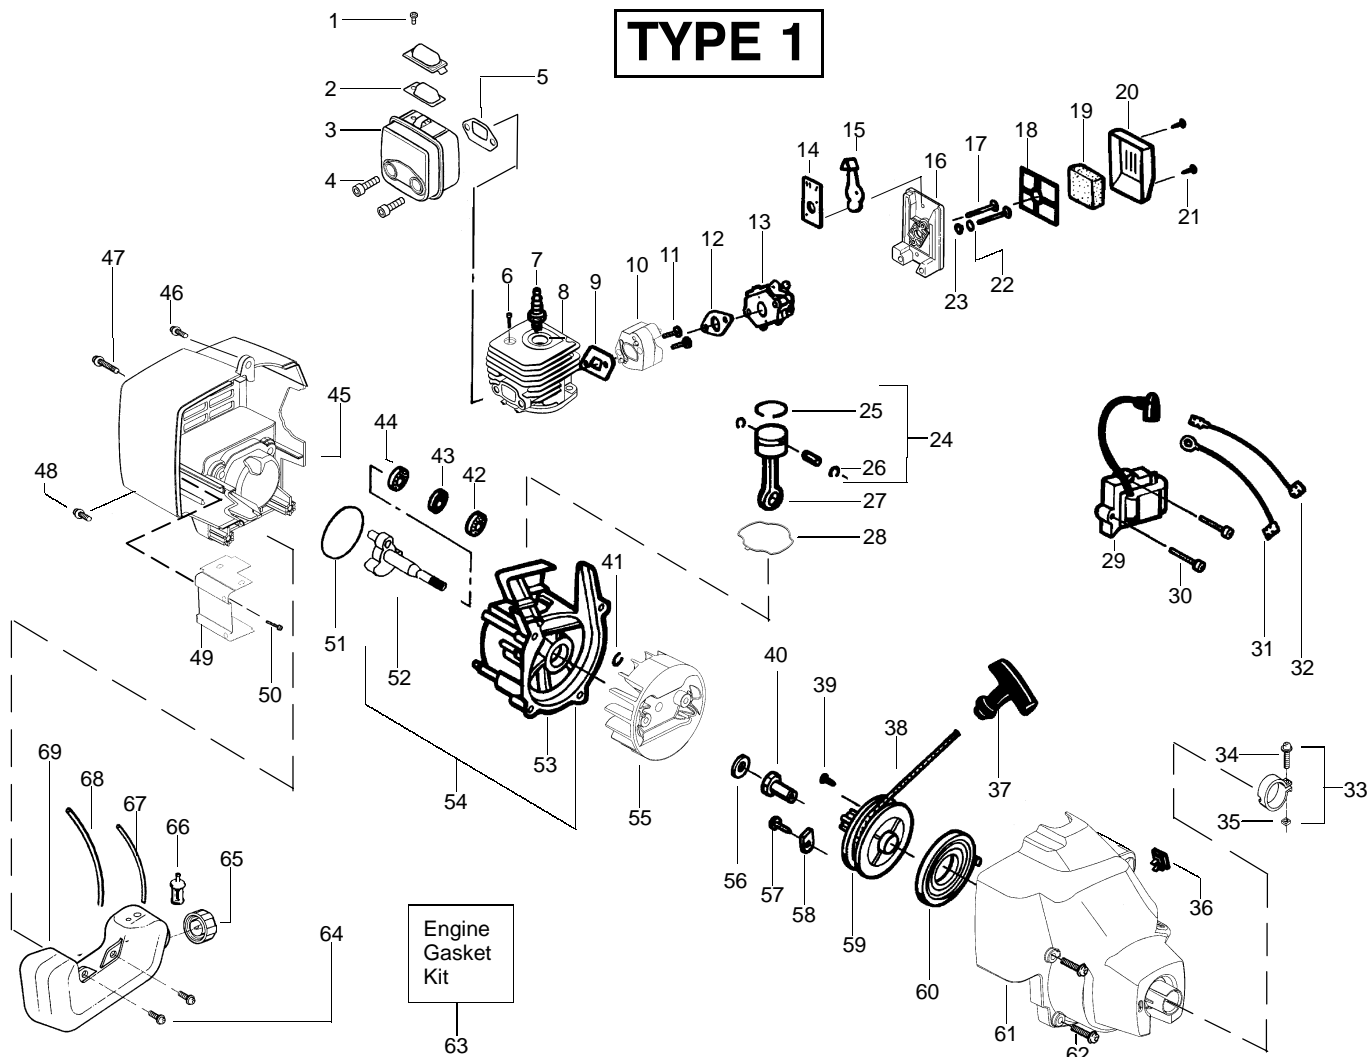

PARTS LIST NO. 530163699		WEED EATER® PARTS LIST	MODEL(s) XT250-LE
DATE 4/14/03	Replace 530-163699 - 12/09/02		Note: Illustration may differ from actual model due to design changes

⚠ WARNING
All repairs, adjustments and maintenance not described in the Operator's Manual must be performed by qualified service personnel.

Ref.	Part No.	Description	Ref.	Part No.	Description
1.	530095803	Shaft-Flex	15.	530069759	Kit-Shield Assy (Incl. 12,13,14,16)
2.	530038581	Throttle Hsg. (Right)	16.	530016118	Wingnut-Handle/Shield
3.	530016349	Screw-Throttle Hsg.	17.	952711593	Accy-W/E TNG 5 Cutting Head (Incl. 18-21)
4.	530071548	Assy-Throttle Cable	18.	530095770	Assy-Hub
5.	530038682	Trigger	19.	530401958	Spring-Compression
6.	530038580	Throttle Hsg. (Left)	20.	530401957	Clip-Retainer-Head
7.	530071315	Assy-Drive Shaft Hsg.	21.	952711594	Accy-W/E Spool w/Line
8.	530038584	Handle-Assist	Not Shown		
9.	530015820	Bolt-Handle/Shield		530163531	Operator Manual
10.	530038599	Clamp-Handle		530054864	Decal-Start Inst.
11.	530016118	Wingnut-Handle/Shield		530055350	Decal-Shaft Warning
12.	530052286	Line Limiter			
13.	530015886	Screw-Line Limiter			
14.	530015820	Bolt-Handle/Shield			

✓ = NEW PART NUMBER FOR THIS IPL * = REFER TO THE SERVICE REFERENCE INDICATED FOR MORE INFORMATION. (LOCATED AT END OF IPL)

PARTS LIST NO. 530163699		WEED EATER® PARTS LIST	MODEL(S) XT250-LE
DATE 4/14/03	Replace 530-163699 - 12/09/02		Note: Illustration may differ from actual model due to design changes

↙ = NEW PART NUMBER FOR THIS IPL

* = REFER TO THE SERVICE REFERENCE INDICATED FOR MORE INFORMATION. (LOCATED AT END OF IPL)

PARTS LIST NO. 530163699		WEED EATER® PARTS LIST	MODEL(s) XT250-LE
DATE 4/14/03	Replace 530-163699 - 12/09/02		Note: Illustration may differ from actual model due to design changes