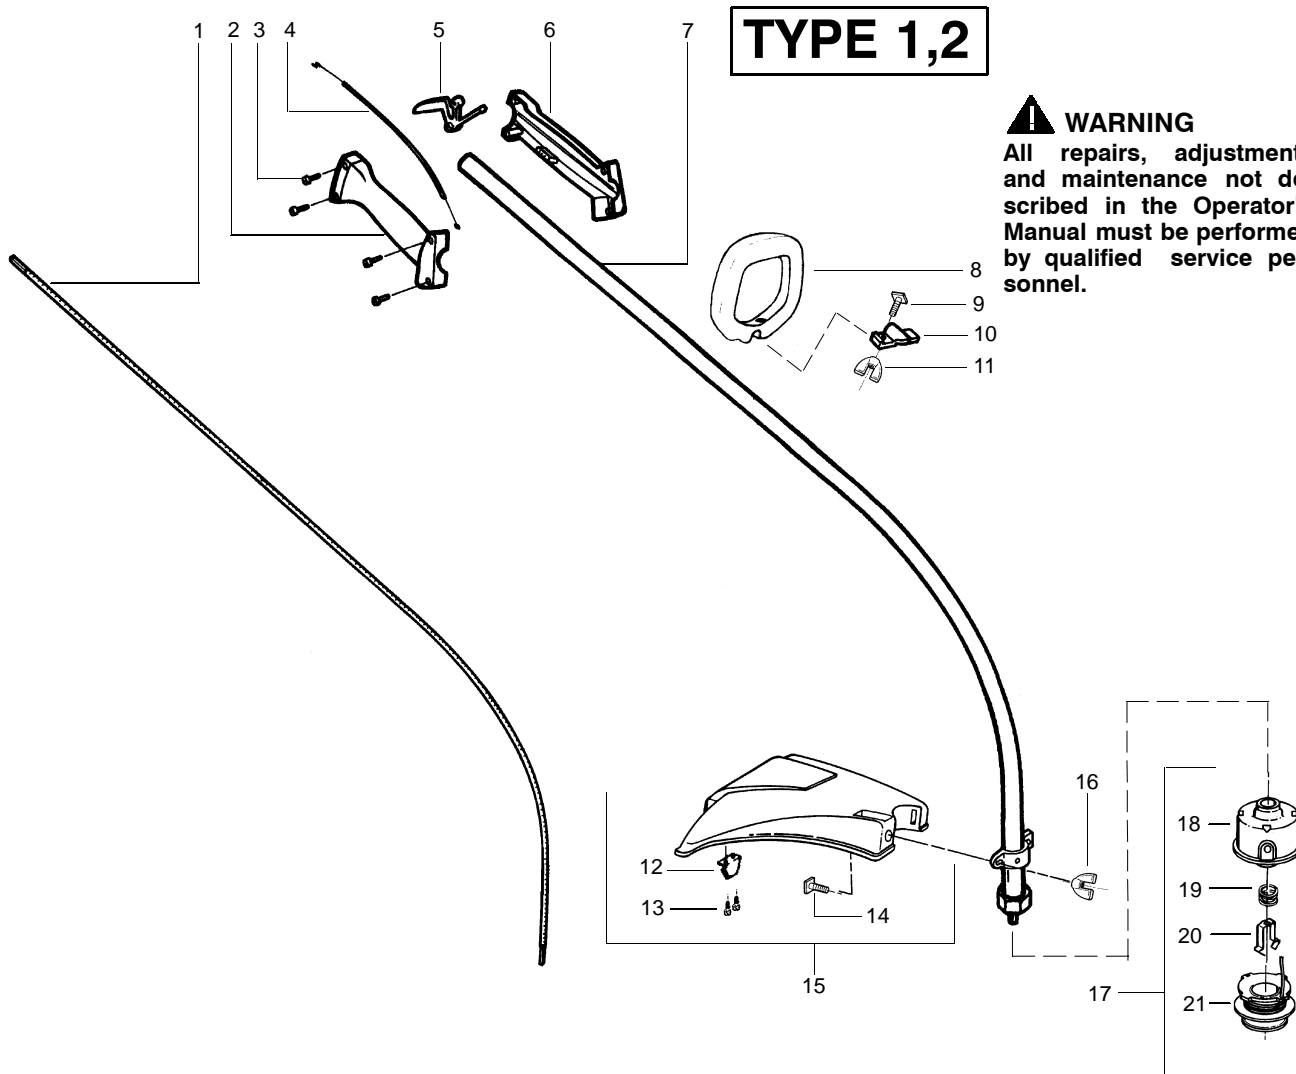

PARTS LIST NO. 530163699		WEED EATER® PARTS LIST	MODEL(s) XT250-LE
DATE 4/14/03	Replace 530-163699 - 12/09/02		Note: Illustration may differ from actual model due to design changes

⚠ WARNING
All repairs, adjustments and maintenance not described in the Operator's Manual must be performed by qualified service personnel.

Ref.	Part No.	Description	Ref.	Part No.	Description
1.	530095803	Shaft-Flex	15.	530069759	Kit-Shield Assy (Incl. 12,13,14,16)
2.	530038581	Throttle Hsg. (Right)	16.	530016118	Wingnut-Handle/Shield
3.	530016349	Screw-Throttle Hsg.	17.	952711593	Accy-W/E TNG 5 Cutting Head (Incl. 18-21)
4.	530071548	Assy-Throttle Cable	18.	530095770	Assy-Hub
5.	530038682	Trigger	19.	530401958	Spring-Compression
6.	530038580	Throttle Hsg. (Left)	20.	530401957	Clip-Retainer-Head
7.	530071315	Assy-Drive Shaft Hsg.	21.	952711594	Accy-W/E Spool w/Line
8.	530038584	Handle-Assist	Not Shown		
9.	530015820	Bolt-Handle/Shield		530163531	Operator Manual
10.	530038599	Clamp-Handle		530054864	Decal-Start Inst.
11.	530016118	Wingnut-Handle/Shield		530055350	Decal-Shaft Warning
12.	530052286	Line Limiter			
13.	530015886	Screw-Line Limiter			
14.	530015820	Bolt-Handle/Shield			

✓ = NEW PART NUMBER FOR THIS IPL * = REFER TO THE SERVICE REFERENCE INDICATED FOR MORE INFORMATION. (LOCATED AT END OF IPL)

PARTS LIST NO. 530163699		WEED EATER® PARTS LIST	MODEL(S) XT250-LE
DATE 4/14/03	Replace 530-163699 - 12/09/02		Note: Illustration may differ from actual model due to design changes

↙ = NEW PART NUMBER FOR THIS IPL

* = REFER TO THE SERVICE REFERENCE INDICATED FOR MORE INFORMATION. (LOCATED AT END OF IPL)

PARTS LIST NO. 530163699		WEED EATER® PARTS LIST	MODEL(s) XT250-LE
DATE 4/14/03	Replace 530-163699 - 12/09/02		Note: Illustration may differ from actual model due to design changes