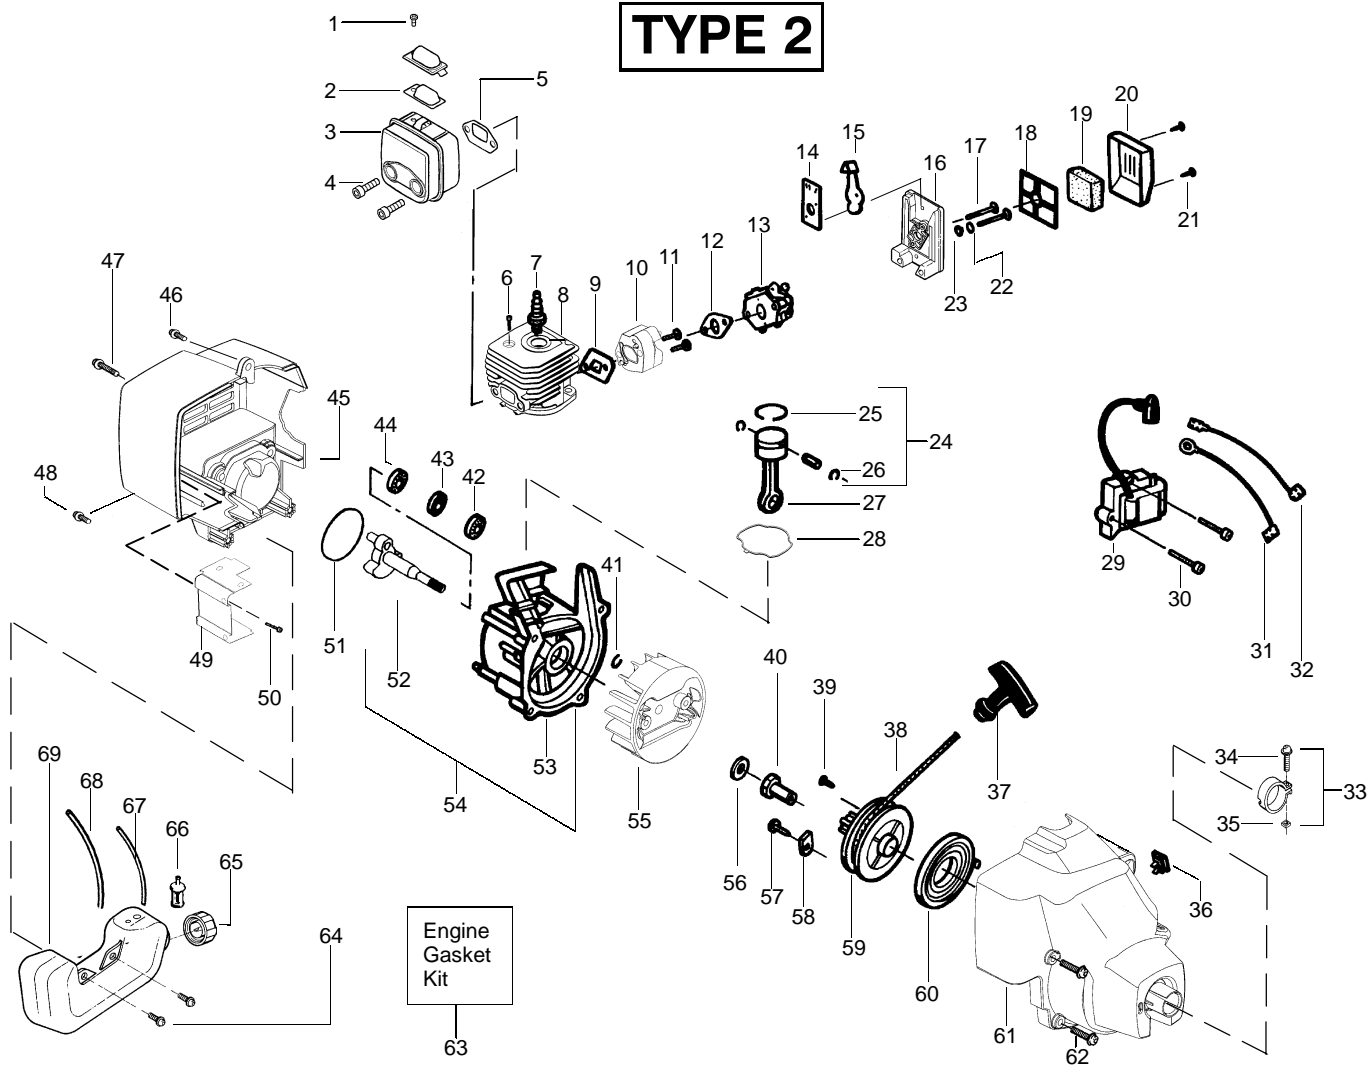

PARTS LIST NO. 530163699		WEED EATER® PARTS LIST	MODEL(s) XT250-LE	
DATE 4/14/03	Replace 530-163699 - 12/09/02		Note: Illustration may differ from actual model due to design changes	PAGE NO. 3

TYPE 2

Ref.	Part No.	Description	Ref.	Part No.	Description	Ref.	Part No.	Description
1.	530015241	Screw-Screen	25.	530055120	Piston Ring	50.	530015805	Screw
2.	530071544	Kit-Spark Arrestor	26.	530015162	Retainer-Piston Pin	51.	530071363	O-Ring-C'case (kit)
3.	530071672	Kit-Muffler (incl.1,2,4,5)	27.	530069945	Assy-Connecting Rod	52.	530054753	Assy-Crankshaft
4.	530016338	Bolt-Muffler	28.	530071363	Seal-Cylinder (kit)	53.	530012510	Assy-Crankcase (Incl. 42-44)
5.	530071363	Gasket-Muffler (kit)	29.	530055160	Ignition Module	54.	530071669	Assy-C'case & C'shaft (Incl. 41,52,53)
6.	530015953	Screw-Cylinder	30.	530016357	Screw	55.	530069886	Assy-Flywheel
7.	952030249	Spark Plug (RCJ 6Y)	31.	530014662	Assy-Ground Wire	56.	530015828	Washer-Flat
8.	530071668	Kit - Cylinder	32.	530014663	Assy-Leadwire	57.	530015775	Screw
9.	530071363	Gasket-Cyl./Carb.(kit)	33.	530056365	Assy-Nose Cone Clamp (Incls. 34&35)	58.	530027523	Retainer-Can
10.	530057634	Adapter-Carb.	34.	530016381	Screw-Nose Cone	59.	530069400	Kit-Starter Pulley (Incl. 39)
11.	530016309	Screw	35.	530016382	Nut-Nose Cone	60.	530042085	Spring-Starter
12.	530071363	Gasket-Carb. (kit)	36.	530071356	Kit-On/Off Switch	61.	530056706	Assy.-Fan Hsg
13.	530071628	Kit-Carb.(C1Q-W10B)	37.	530027569	Handle-Starter	62.	530015810	Screw
14.	530038747	Choke Plate Mounting	38.	530069232	Kit - Rope	63.	530071363	Kit-Engine Gasket (Incl. 5,9,12,28,51)
15.	530038686	Shutter-Choke	39.	530016080	Screw	64.	530016379	Screw
16.	530052431	Air Box	40.	530038604	Coupling-Drive	65.	530014347	Assy-Fuel Cap
17.	530016393	Screw	41.	530015941	Retain. Ring-C'shaft	66.	530095646	Assy-Fuel Pickup
18.	530036569	Plate - Filter Support	42.	530055728	Outer Bearing	67.	530069247	Kit-Fuel Line (Small)
19.	530036575	Foam-Air Filter	43.	530071615	Kit-C'case Seal	68.	530069216	Kit-Fuel Line (Large)
20.	530054414	Cover-Air Filter	44.	530032125	Inner Bearing	69.	530049296	Assy-Fuel Tank (incl. filter, lines & fuel cap)
21.	530015892	Screw	45.	530056710	Shroud-Rear			
22.	530015852	Spacer-Choke	46.	530016349	Screw			
23.	530015254	Washer	47.	530015810	Screw			
24.	530071357	Kit - Piston (Incl. 25, 26 & Pin)	48.	530016349	Screw			
			49.	530055351	Shield-Heat			

↗ = NEW PART NUMBER FOR THIS IPL   * = REFER TO THE SERVICE REFERENCE INDICATED FOR MORE INFORMATION. (LOCATED AT END OF IPL)