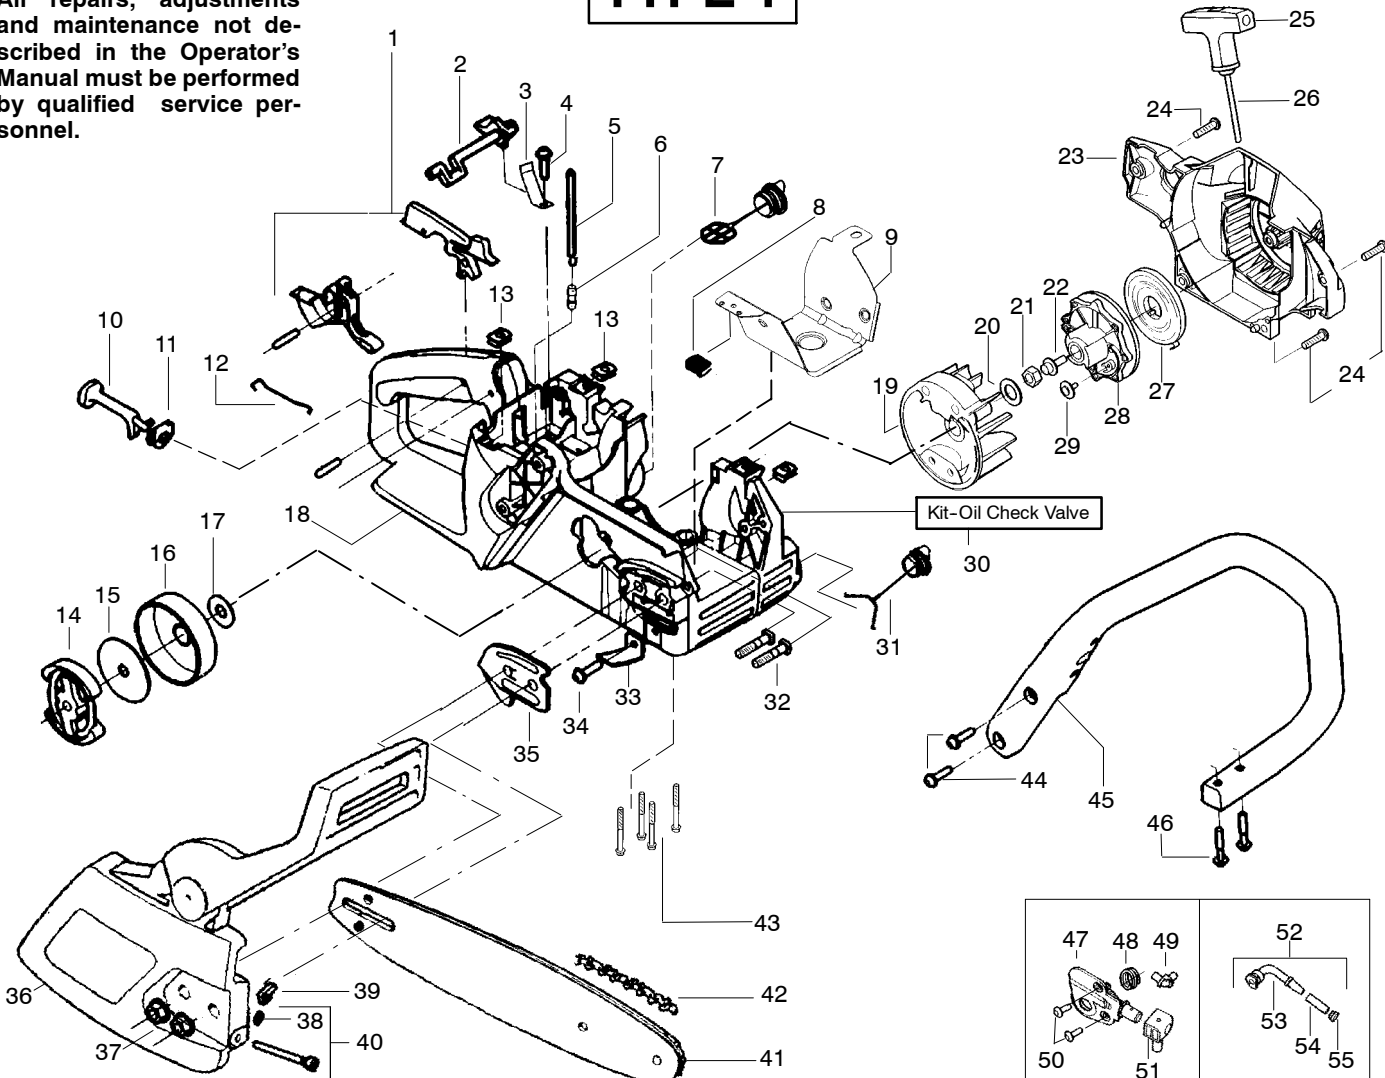

PARTS LIST NO. 530163257		Poulan® PARTS LIST	CHAIN SAW MODEL(S) 1975 LE "Woodshark"	
DATE 2/24/04	Replaces 163257 - 5/14/03		Note: Illustration may differ from actual model due to design changes	PAGE NO. 1

▲ WARNING
All repairs, adjustments and maintenance not described in the Operator's Manual must be performed by qualified service personnel.

TYPE 1

Ref.	Part No.	Description	Ref.	Part No.	Description	Ref.	Part No.	Description
1.	530071305	Kit-Trigger & Lockout (Includes Pin)	22.	530015920	Screw	42.	952051209	Chain - 14"
2.	530038227	Lever-Switch	23.	530049334	Housing-Fan	43.	530016132	Screw
3.	530016149	Spring-Switch	24.	530015892	Screw	44.	530015814	Screw
4.	530015775	Screw	25.	530056402	Handle-Starter	45.	530056798	Screw-Handle-Front
5.	530069216	Kit-Fuel Line (Large)	26.	530069232	Kit-Rope	46.	530015940	Screw
6.	530023877	Fitting - Fuel line	27.	530027531	Spring-Starter	47.	530071259	Kit-Oil Pump (incl 48,49,51)
7.	530047192	Assy-Fuel Cap w/ret.	28.	530037817	Pulley-Starter	48.	530037820	Gear-Worm Spring
8.	530055322	Clip - "U"	29.	530016080	Screw	49.	530049477	Elbow-Oil Pickup
9.	530055183	Shield - Heat	30.	530071666	Kit-Oil Check Valve	50.	530016064	Screw
10.	530047989	Lever-Choke	31.	530010846	Assy-Oil Cap	51.	530019206	Block-Seal
11.	530038406	Grommet-Choke lever	32.	530015877	Bolt - Bar	52.	530047663	Assy-Oil-Pickup (Incl. 53, 54 & 55)
12.	530037809	Wire-Throttle	33.	530029850	Chain Catcher	53.	530038373	Pickup-Oiler
13.	530015922	Nut-Speed	34.	530015814	Screw	54.	530037821	Filter-Oil
14.	530014949	Assy.-Clutch	35.	530038238	Plate-Bar Mounting	55.	530030189	Plug-Oil Filter
15.	530015611	Washer-Clutch	36.	530054735	Assy.-Chain Brake			
16.	530047061	Assy-Drum W/brg.	37.	530015917	Nut-Bar Mounting			
17.	530015907	Washer - Thrust	38.	530038593	Retainer-Bar Adjust			
18.	530056602	Assy.-Chassis	39.	530015826	Pin-Bar Adjust			
19.	530039209	Assy-Flywheel	40.	530069611	Kit-Bar Adjust (incl 38,39)			
20.	530015127	Washer-Flywheel	41.	952044368	Bar - 14"			
21.	530016134	Nut-Flywheel						
								Not Shown
								530163676 Operator Manual
								530057757 Decal-Warning

↗ = NEW PART NUMBER FOR THIS IPL   * = REFER TO THE SERVICE REFERENCE INDICATED FOR MORE INFORMATION. (LOCATED AT END OF IPL)