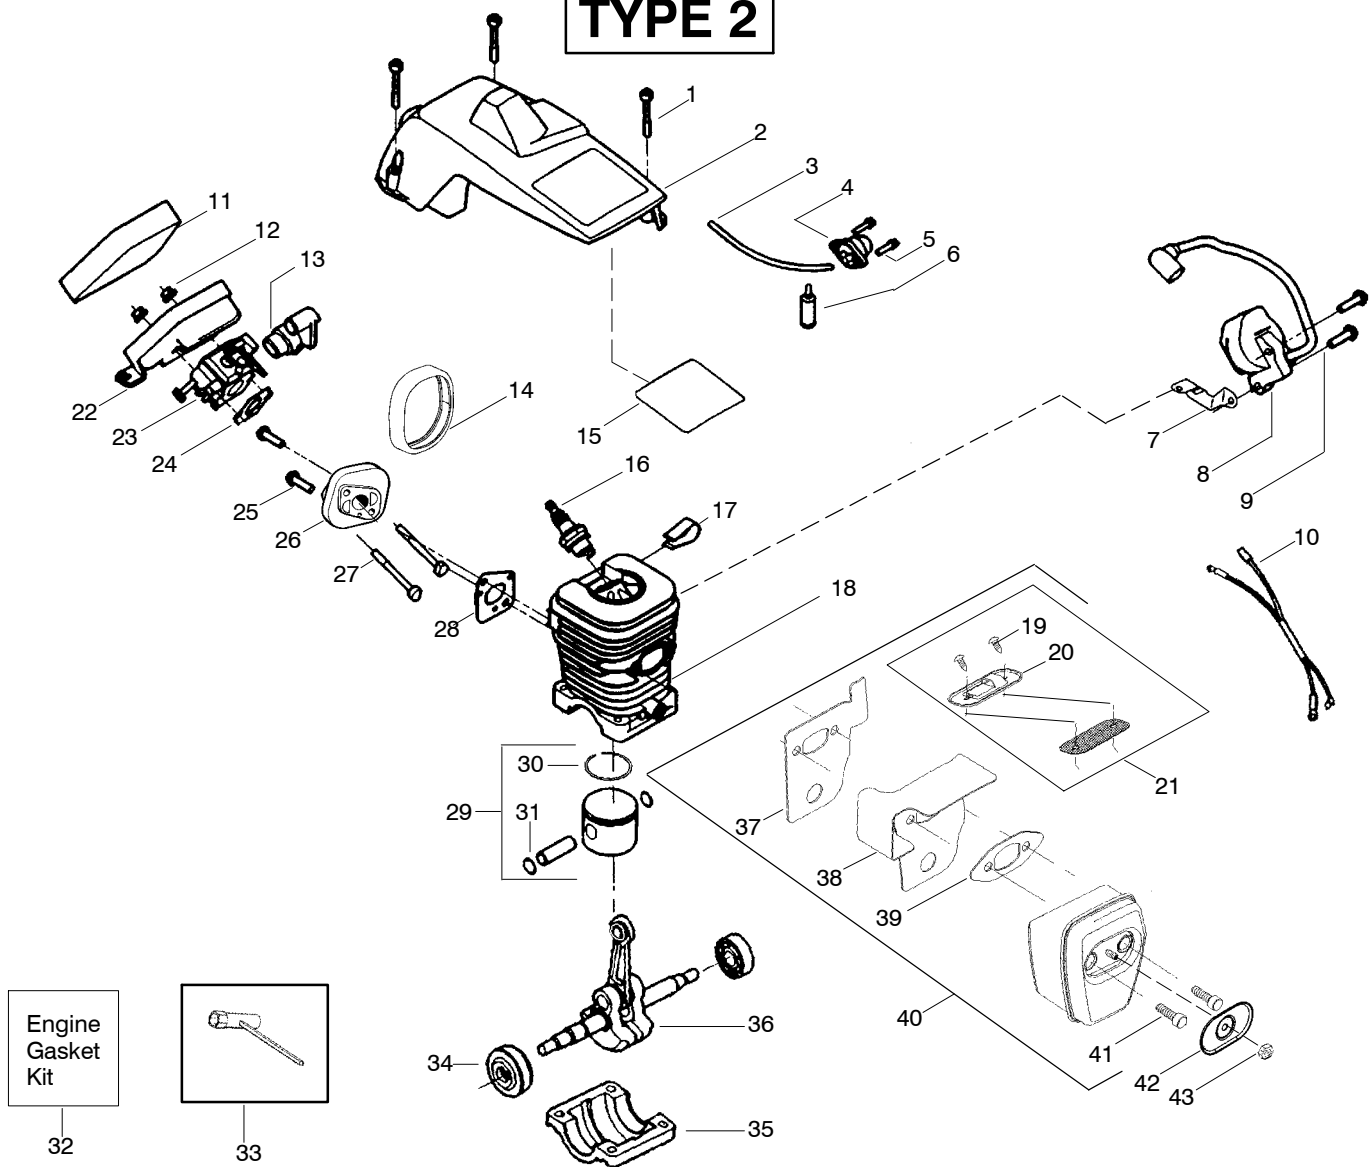

PARTS LIST NO. 530163257		Poulan® PARTS LIST	CHAIN SAW MODEL(S) 1975 LE "Woodshark"	
DATE 2/24/04	Replaces 163257 - 5/14/03		Note: Illustration may differ from actual model due to design changes	PAGE NO. 4

TYPE 2

Ref.	Part No.	Description	Ref.	Part No.	Description	Ref.	Part No.	Description
1.	530016153	Screw	18.	530012550	Cylinder	32.	530069608	Kit-Engine Gasket (Incl. 24, 28 & 39)
2.	530055637	Assy-Cylinder Shield (includes # 15)	19.	530016351	Screw-Outlet cover	33.	530031163	Bar Wrench
3.	530069247	Kit-Fuel Line (Small)	20.	530055759	Cover - Outlet	34.	530056363	Assy-Seal & Bearing
4.	530047213	Assy-Air Purge	21.	530071413	Kit-Spark Arrestor (Incl. 19,20)	35.	530037935	Cap-Crankcase
5.	530015780	Screw	22.	530057480	Air Filter Housing	36.	530047062	Assy-Crankshaft
6.	530095646	Assy-Fuel Pick-up	23.	---	Kit-Carburetor (Zama-W-20) (Walbro-WT-662)	37.	530054885	Backplate
7.	530047442	Strap-Ground	24.	530069608	Gasket-Carb. (kit)	38.	530054880	Guide-Outlet
8.	530039198	Ignition Module	25.	530016386	Screw	39.	530069608	Gasket-Muffler (kit)
9.	530015814	Screw	26.	530049700	Carb. Adapter	40.	530054886	Assy-Muffler (Incl. 19-21) (Incl. 37-39,41)
10.	530052296	Assy-Wire Harness	27.	530016187	Screw	41.	530016338	Bolt-Muffler
11.	530037793	Foam-Air Filter	28.	530069608	Gasket-Adaptor (kit)	42.	530055586	Cover-Bolt
12.	530016101	Nut	29.	530071408	Kit-Piston (Incl. 30 & 31)	43.	530016359	Nut-Brass
13.	530035526	Grommet-Carb Adjust	30.	530038729	Ring-Piston			
14.	530054144	Seal-Carb Adapter	31.	530015697	Retainer-Piston Pin			
15.	530055698	Reflector-Heat						
16.	952030150	Spark Plug (RCJ-7Y)						
17.	530016136	Clip-High Tension Lead						

✓ = NEW PART NUMBER FOR THIS IPL   * = REFER TO THE SERVICE REFERENCE INDICATED FOR MORE INFORMATION. (LOCATED AT END OF IPL)
● = THESE PARTS ARE ILLUSTRATED FOR CLARITY. ORDER COMPLETE ASSEMBLY.