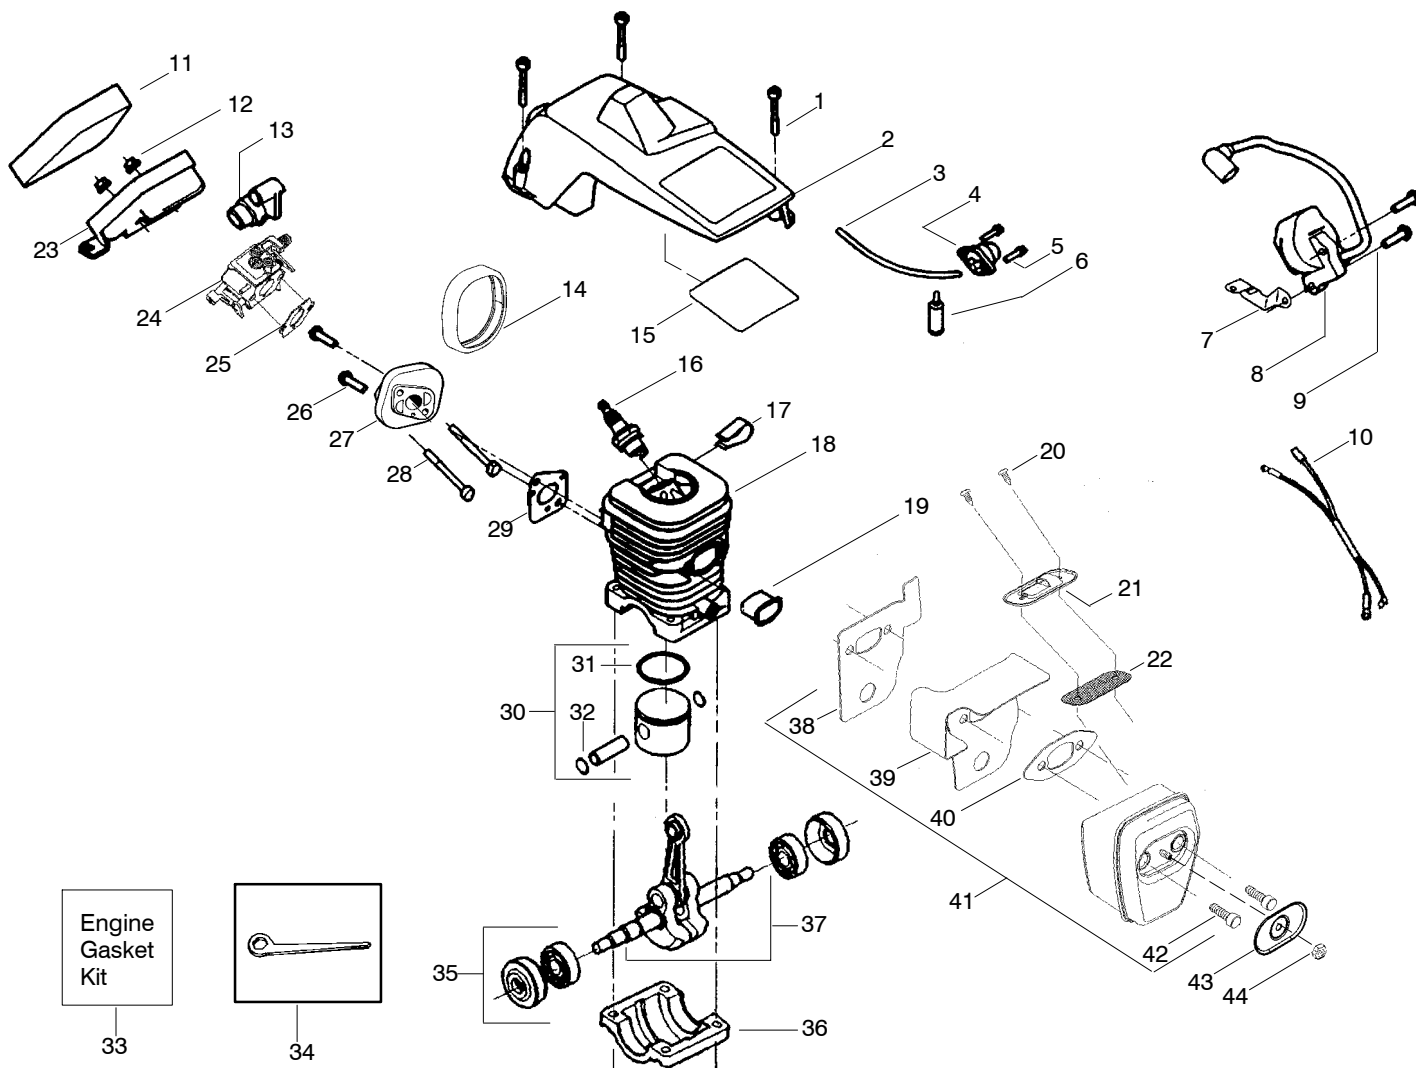

PARTS LIST NO. 530163257		Poulan® PARTS LIST	CHAIN SAW MODEL(S) 1975 LE "Woodshark"	
DATE 2/24/04	Replaces 163257 - 5/14/03		NOTE: Illustration may differ from actual model due to design changes	PAGE NO. 3

TYPE 1

Ref.	Part No.	Description	Ref.	Part No.	Description	Ref.	Part No.	Description
1.	530016153	Screw	17.	530016136	Clip - High Tension Lead	32.	530015697	Retainer - Piston Pin
2.	530055637	Assy - Cylinder Shield (includes # 15)	18.	530012411	Cylinder	33.	530069608	Kit - Engine Gasket (Incl. 25, 29 & 40)
3.	530069247	Kit - Fuel Line (Small)	19.	530037652	Insulator - Heat	34.	530031063	Bar Wrench
4.	530047213	Assy - Air Purge	20.	530016351	Screw - Outlet cover	35.	530056363	Assy - Seal & Bearing
5.	530015780	Screw	21.	530055759	Cover - Outlet	36.	530037935	Cap - Crankcase
6.	530095646	Assy - Fuel Pick-up	22.	530071413	Kit - Spark Arrestor (Incl. 20,21)	37.	530047062	Assy - Crankshaft
7.	530047442	Strap - Ground	23.	530037804	Air Filter Housing	38.	530054885	Backplate
8.	530039198	Ignition Module	24.	---	Kit - Carburetor (Wt - 600)	39.	530054880	Guide - Outlet
9.	530015814	Screw		530071410	(W14A)	40.	530069608	Gasket - Muffler (kit)
10.	530052296	Assy - Wire Harness	25.	530069608	Gasket - Carb. (kit)	41.	530054886	Assy - Muffler (Incl. 20 - 22)
11.	530037793	Foam - Air Filter	26.	530016386	Screw			(Incl. 38,39,40,42)
12.	530016101	Nut	27.	530049700	Carb. Adapter	42.	530016338	Bolt - Muffler
13.	530035526	Grommet - Carb Adjust	28.	530016187	Screw	43.	530055586	Cover - Bolt
14.	530054144	Seal - Carb Adapter	29.	530069608	Gasket - Carb Adap. (kit)	44.	530016359	Nut - Brass
15.	530055698	Reflector - Heat	30.	530071408	Kit - Piston (Incl. 31 & 32)			
16.	952030150	Spark Plug (RCJ - 7Y)	31.	530038729	Ring - Piston			

✓ = NEW PART NUMBER FOR THIS IPL   * = REFER TO THE SERVICE REFERENCE INDICATED FOR MORE INFORMATION. (LOCATED AT END OF IPL)
● = THESE PARTS ARE ILLUSTRATED FOR CLARITY. ORDER COMPLETE ASSEMBLY.