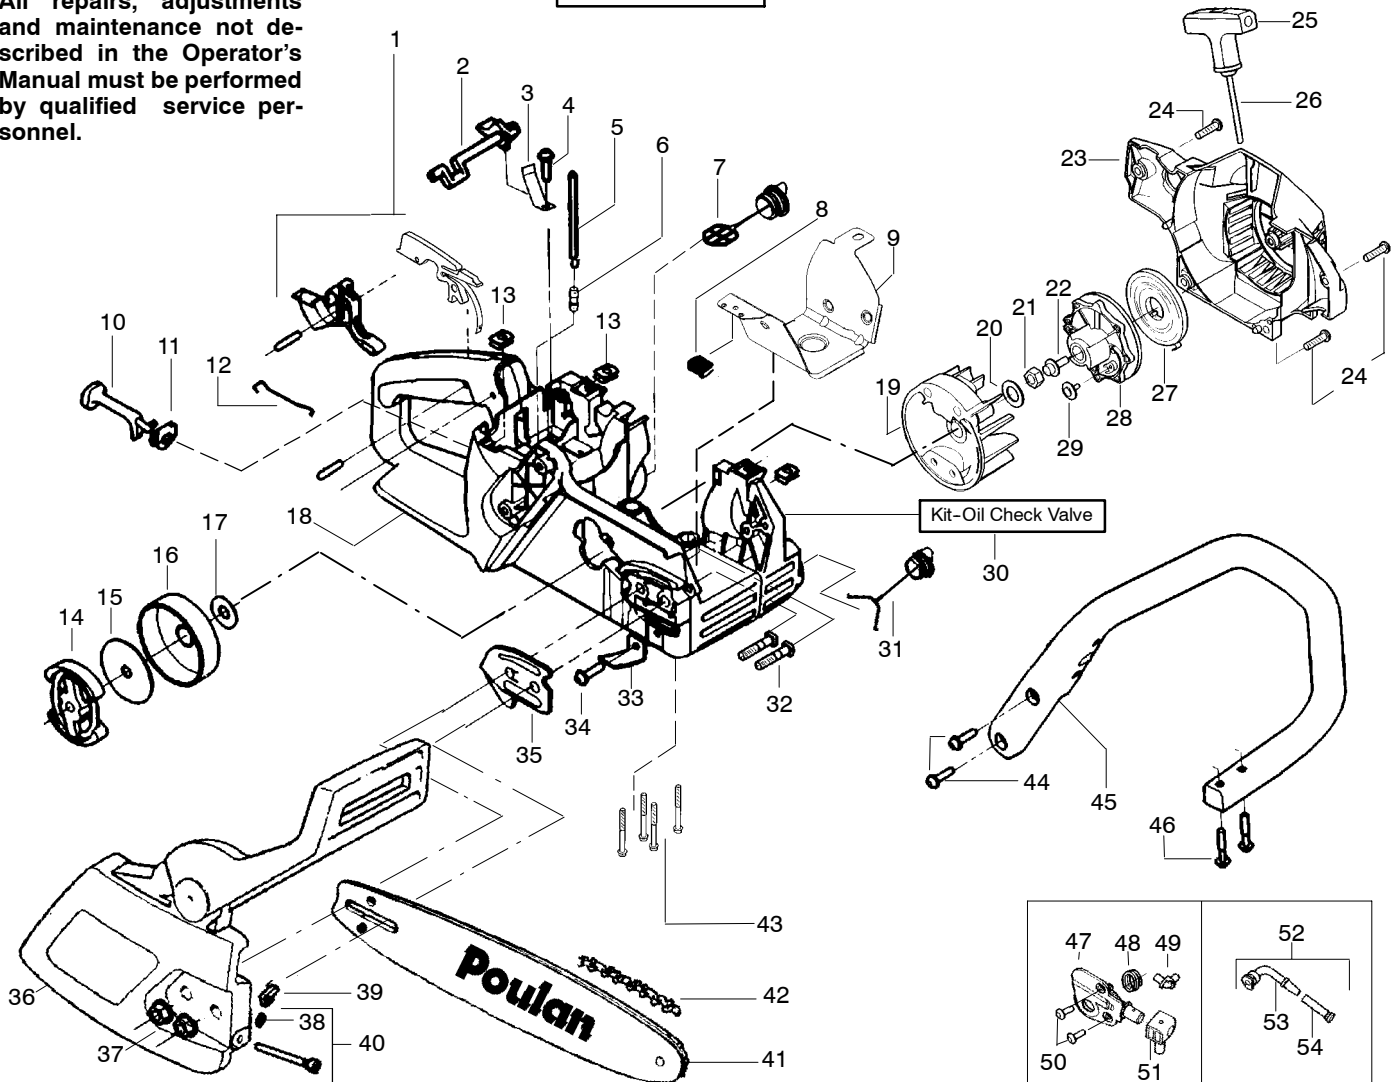

PARTS LIST NO. 530163257		Poulan® PARTS LIST	CHAIN SAW MODEL(S) 1975 LE "Woodshark"	
DATE 2/24/04	Replaces 163257 - 5/14/03		NOTE: Illustration may differ from actual model due to design changes	PAGE NO. 2

WARNING
All repairs, adjustments and maintenance not described in the Operator's Manual must be performed by qualified service personnel.

TYPE 2

Ref.	Part No.	Description	Ref.	Part No.	Description	Ref.	Part No.	Description
1.	530071832	Kit-Trigger & Lockout (Includes Pin)	22.	530015920	Screw	42.	952051209	Chain-14"
2.	530038227	Lever-Switch	23.	530049334	Housing-Fan	43.	530016132	Screw
3.	530016149	Spring-Switch	24.	530015892	Screw	44.	530015814	Screw
4.	530015775	Screw	25.	530056402	Handle-Starter	45.	530056798	Handle-Front
5.	530069216	Kit-Fuel Line (Large)	26.	530069232	Kit-Rope	46.	530015940	Screw
6.	530023877	Fitting - Fuel line	27.	530027531	Spring-Starter	47.	530071259	Kit-Oil Pump (incl 48,49,51)
7.	530047192	Assy-Fuel Cap w/ret. Clip - "U"	28.	530037817	Pulley-Starter	48.	530037820	Gear-Worm Spring
8.	530055322	Shield - Heat	29.	530016080	Screw	49.	530049477	Elbow-Oil Pickup
9.	530055183	Lever-Choke	30.	530071666	Kit-Oil Check Valve	50.	530016064	Screw
10.	530047989	Grommet-Choke lever	31.	530010846	Assy-Oil Cap	51.	530019206	Block-Seal
11.	530049005	Wire-Throttle	32.	530016133	Bolt - Bar	52.	530047663	Assy-Oil-Pickup (Incl. 53, 54)
12.	530037809	Nut-Speed	33.	530029850	Chain Catcher	53.	530038373	Pickup-Oiler
13.	530015922	Assy.-Clutch	34.	530015814	Screw	54.	530056533	Filter-Oil
14.	530014949	Washer-Clutch	35.	530038238	Plate-Bar Mounting			Not Shown
15.	530015611	Assy-Drum W/brg.	36.	530054735	Assy.-Chain Brake			
16.	530047061	Washer - Thrust	37.	530015917	Nut-Bar Mounting			
17.	530015907	Assy-Chassis	38.	530038593	Retainer-Bar Adjust			
18.	530058909	Assy-Flywheel	39.	530015826	Pin-Bar Adjust			
19.	530039187	Washer-Flywheel	40.	530069611	Kit-Bar Adjust (incl 38,39)			
20.	530015127	Nut-Flywheel	41.	952044368	Bar - 14"	✓	530164364	Manual-Operator
21.	530016134					✓	530057757	Decal-Warning
						✓	530059229	Decal-Start Inst.

✓ = NEW PART NUMBER FOR THIS IPL   * = REFER TO THE SERVICE REFERENCE INDICATED FOR MORE INFORMATION. (LOCATED AT END OF IPL)