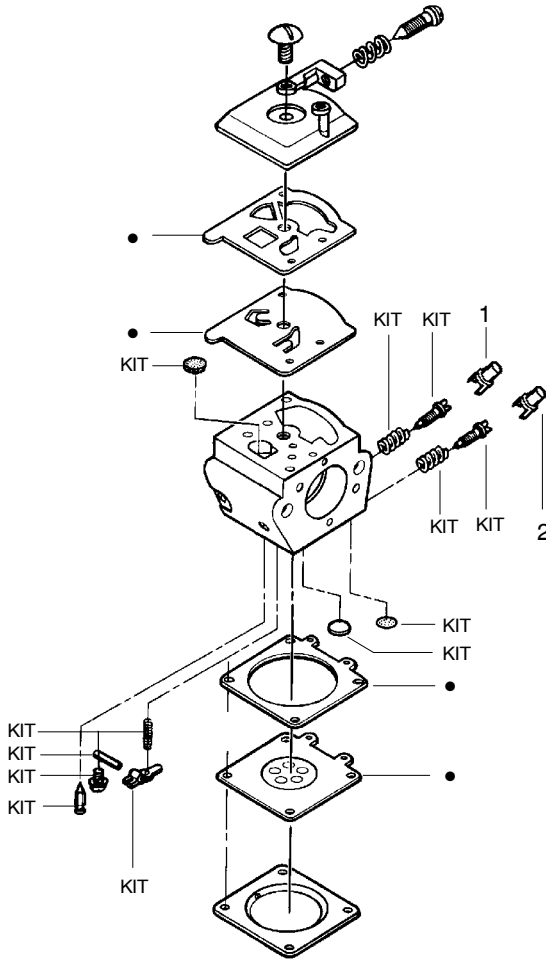

PARTS LIST NO. 530163257		Poulan® PARTS LIST	CHAIN SAW MODEL(S) 1975 LE "Woodshark"	
DATE 2/24/04	Replaces 163257 - 5/14/03		NOTE: Illustration may differ from actual model due to design changes	PAGE NO. 5

Carburetor Assembly – WT600 – #530071410

Carb.
Repair
Kit
3

Gasket/
Dia.
Kit
4

Ref.	Part No.	Description
1.	530038479	Limiter Cap – High(brown)
2.	530038478	Limiter Cap – Low(tan)
3.	530069826	Kit – Carburetor Repair (KIT= Indicates Contents)
4.	530069844	Kit – Gasket Diaphragm (● Indicates Contents)

Kit - Carburetor Assembly No. 530071618 - ZAMA W-14-A
Kit - Carburetor Assembly No. 530071820 - ZAMA W-20
Kit - Carburetor Assembly No. 530071821 - WALBRO WT-662

Note: No Repair kits are available for these carburetors.

✓ = NEW PART NUMBER FOR THIS IPL   ★ = REFER TO THE SERVICE REFERENCE INDICATED FOR MORE INFORMATION. (LOCATED AT END OF IPL)
● = THESE PARTS ARE ILLUSTRATED FOR CLARITY. ORDER COMPLETE ASSEMBLY.