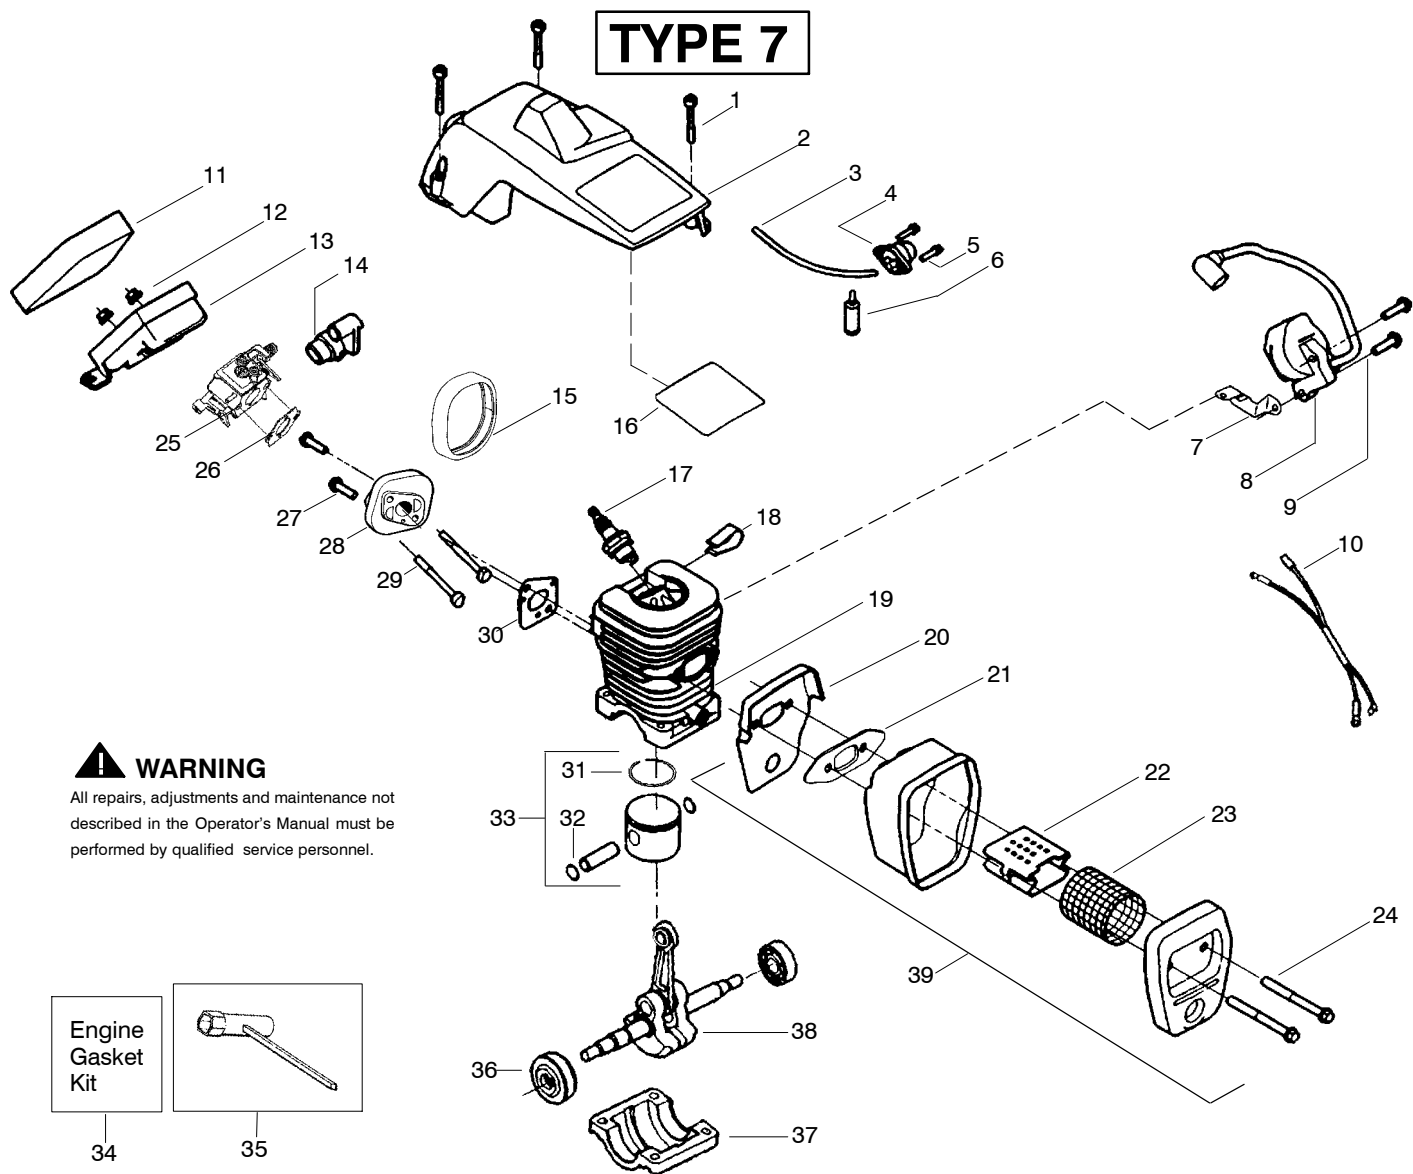

✓ = NEW PART NUMBER FOR THIS IPL * = REFER TO THE SERVICE REFERENCE INDICATED FOR MORE INFORMATION. (LOCATED AT END OF IPL)
 ● = THESE PARTS ARE ILLUSTRATED FOR CLARITY. ORDER COMPLETE ASSEMBLY.

PARTS LIST NO. 530163256		Poulan® PARTS LIST	CHAIN SAW MODEL(S) Poulan 1975
DATE 2/24/04	Replaces 530163256 - 12/20/02		Note: Illustration may differ from actual model due to design changes