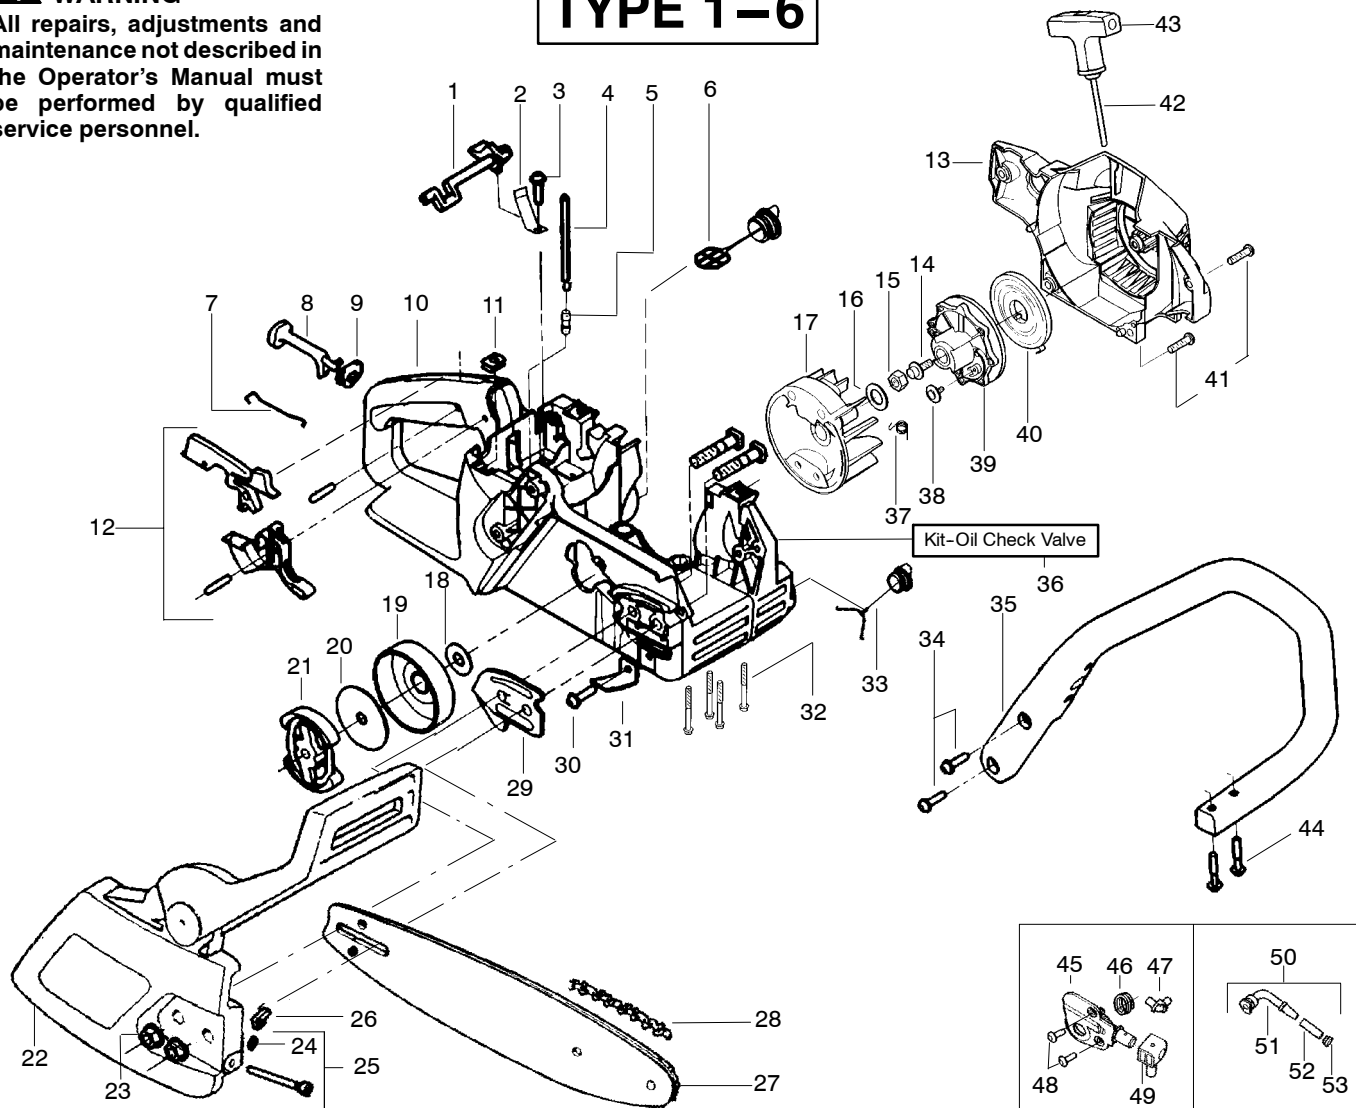

PARTS LIST NO. 530163256		Poulan® PARTS LIST	CHAIN SAW MODEL(S) Poulan 1975	
DATE 2/24/04	Replaces 530163256 - 12/20/02		Note: Illustration may differ from actual model due to design changes	PAGE NO. 1

WARNING
All repairs, adjustments and maintenance not described in the Operator's Manual must be performed by qualified service personnel.

TYPE 1-6

Ref.	Part No.	Description	Ref.	Part No.	Description	Ref.	Part No.	Description
1.	530038227	Lever-Switch (Includes Pin)	21.	530014949	Assy. - Clutch	41.	530015892	Screw.
2.	530016149	Spring-Switch	22.	530054735	Assy-Chain Brake	42.	530069232	Kit-Rope
3.	530015775	Screw	23.	530015917	Nut-Bar Mounting	43.	530056402	Handle- Starter Screw
4.	530069216	Kit-Fuel Line (Large)	24.	530038593	Retainer-Bar Adjust	44.	530015940	Screw
5.	530023877	Fitting	25.	530069611	Kit-Bar Adjust (incl.24,26)	45.	530071259	Kit-Oil Pump (incl 46,47,49)
6.	530047192	Assy-Fuel Cap	26.	530015826	Pin-Bar Adjust	46.	530037820	Gear-Worm Spring
7.	530037809	Wire-Throttle	27.	952044368	Bar - 14"	47.	530049477	Elbow-Oil Pickup
8.	530047989	Lever-Choke	28.	952051209	Chain - 14"	48.	530016064	Screw
9.	530038406	Grommet-Choke Knob	29.	530038238	Plate-Bar Mounting	49.	530019206	Seal Block
10.	530069822	Kit-Chassis Assy.	30.	530015814	Screw	50.	530047663	Assy-Oil-Pickup (Incl. 51-53)
11.	530015922	Nut-Speed	31.	530029850	Chain Catcher	51.	530038373	Pickup-Oiler
12.	530071305	Kit-Trigger & Lockout	32.	530016132	Screw	52.	530037821	Filter-Oil
13.	530049334	Housing-Fan	33.	530010846	Assy-Oil Cap	53.	530030189	Plug-Oil Filter
14.	530015920	Screw	34.	530015814	Screw			
15.	530016134	Nut-Flywheel	35.	530056798	Handle-Front			
16.	530015127	Washer-Flywheel	36.	530071666	Kit-Oil Check Valve			
17.	530039209	Assy-Flywheel	37.	530023817	Spring - Starter Dog			
18.	530015907	Washer - Thrust	38.	530016080	Screw			
19.	530047061	Assy-Drum W/brg.	39.	530037817	Pulley-Starter			
20.	530015611	Washer-Clutch	40.	530027531	Spring-Starter			

✓ = NEW PART NUMBER FOR THIS IPL

* = REFER TO THE SERVICE REFERENCE INDICATED FOR MORE INFORMATION. (LOCATED AT END OF IPL)