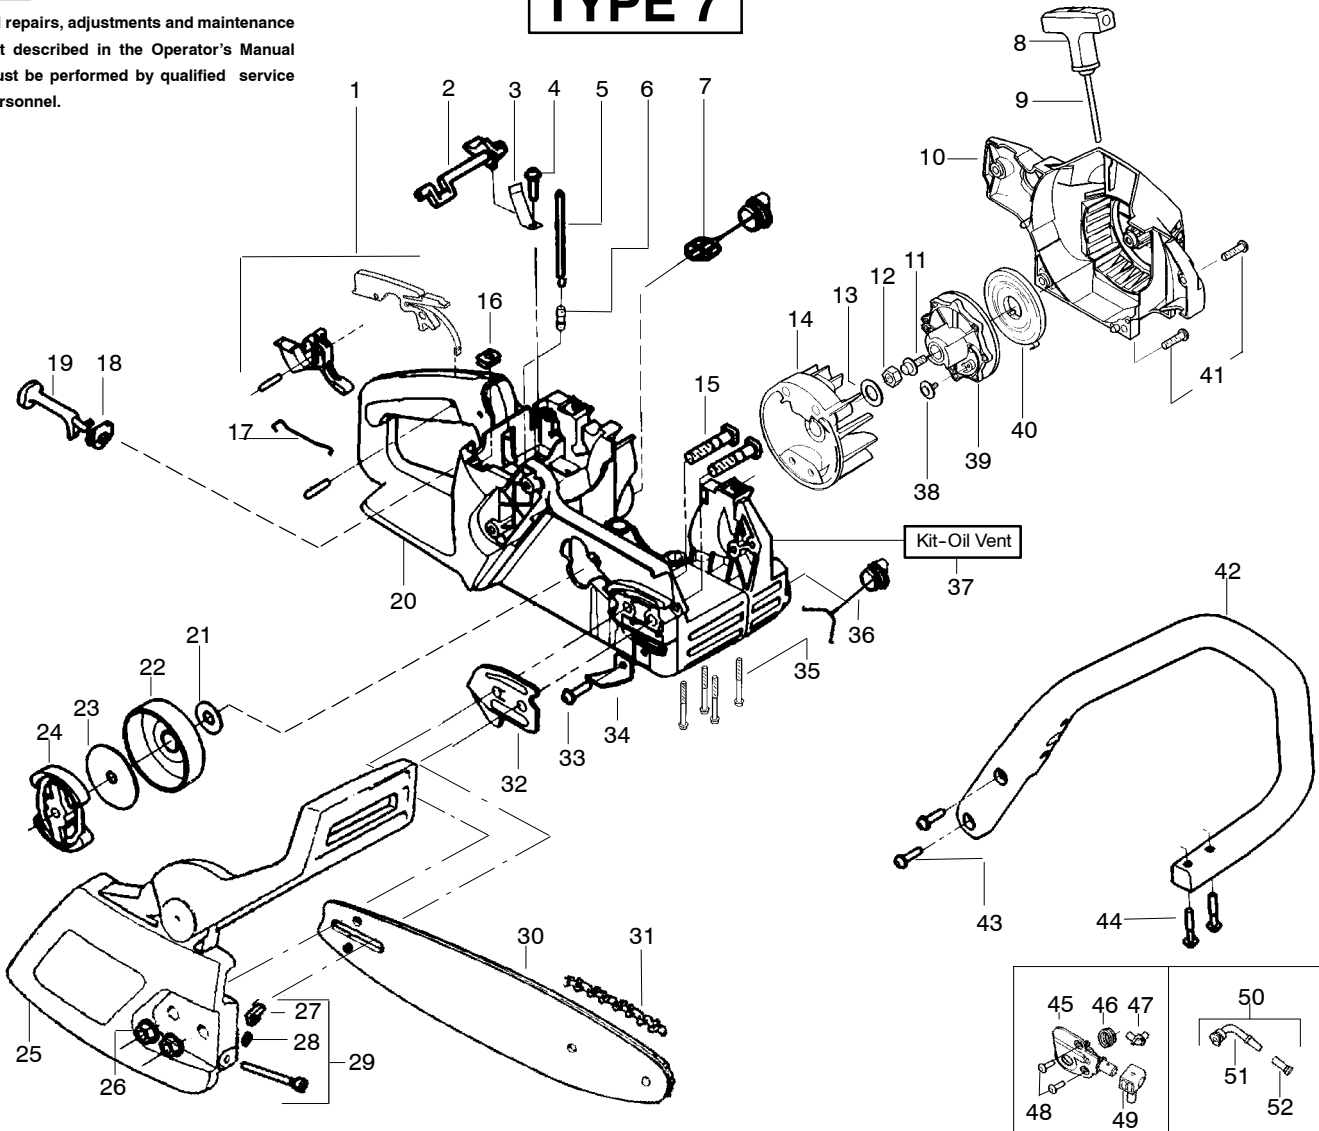

PARTS LIST NO. 530163256		Poulan® PARTS LIST	CHAIN SAW MODEL(S) Poulan 1975	
DATE 2/24/04	Replaces 530163256 - 12/20/02		Note: Illustration may differ from actual model due to design changes	PAGE NO. 2

⚠ WARNING

All repairs, adjustments and maintenance not described in the Operator's Manual must be performed by qualified service personnel.

TYPE 7

Ref.	Part No.	Description	Ref.	Part No.	Description	Ref.	Part No.	Description
1.	✓ 530071832	Kit-Trigger & Lockout	21.	530015907	Washer - Thrust	40.	530027531	Spring-Starter
2.	530038227	Lever-Switch (Includes Pin)	22.	530047061	Assy-Drum W/brg.	41.	530015892	Screw
3.	530016149	Spring-Switch	23.	530015611	Washer-Clutch	42.	530056798	Handle-Front
4.	530015775	Screw	24.	530014949	Assy. - Clutch	43.	530015814	Screw
5.	530069216	Kit-Fuel Line (Large)	25.	530054735	Assy-Chain Brake	44.	530015940	Screw
6.	530023877	Fitting	26.	530015917	Nut-Bar Mounting	45.	530071259	Kit-Oil Pump (incl 46,47,49)
7.	530047192	Assy-Fuel Cap	27.	530015826	Pin-Bar Adjust	46.	530037820	Gear-Worm Spring
8.	530037485	Handle-Starter	28.	530038593	Retainer-Bar Adjust	47.	530049477	Elbow-Oil Pickup
9.	530069232	Kit-Rope	29.	530069611	Kit-Bar Adjust (incl.27,28)	48.	530016064	Screw
10.	530049334	Housing-Fan	30.	952044368	Bar - 14"	49.	530019206	Seal Block
11.	530015920	Screw	31.	952051209	Chain - 14"	50.	530047663	Assy-Oil-Pickup (Incl. 51,52)
12.	530016134	Nut-Flywheel	32.	530038238	Plate-Bar Mounting	51.	530038373	Pickup-Oiler
13.	530015127	Washer-Flywheel	33.	530015814	Screw	52.	530056533	Filter-Oil
14.	530039187	Assy-Flywheel	34.	530029850	Chain Catcher			
15.	530016133	Bolt-Bar Mounting	35.	530016132	Screw			
16.	530015922	Nut-Speed	36.	530010846	Assy-Oil Cap			
17.	530037809	Wire-Throttle	37.	530071666	Kit-Oil Vent			
18.	✓ 530049005	Grommet-Choke Knob	38.	530016080	Screw			
19.	530047989	Lever-Choke	39.	530037817	Pulley-Starter			
20.	✓ 530058909	Assy-Chassis						

✓ = NEW PART NUMBER FOR THIS IPL   * = REFER TO THE SERVICE REFERENCE INDICATED FOR MORE INFORMATION. (LOCATED AT END OF IPL)