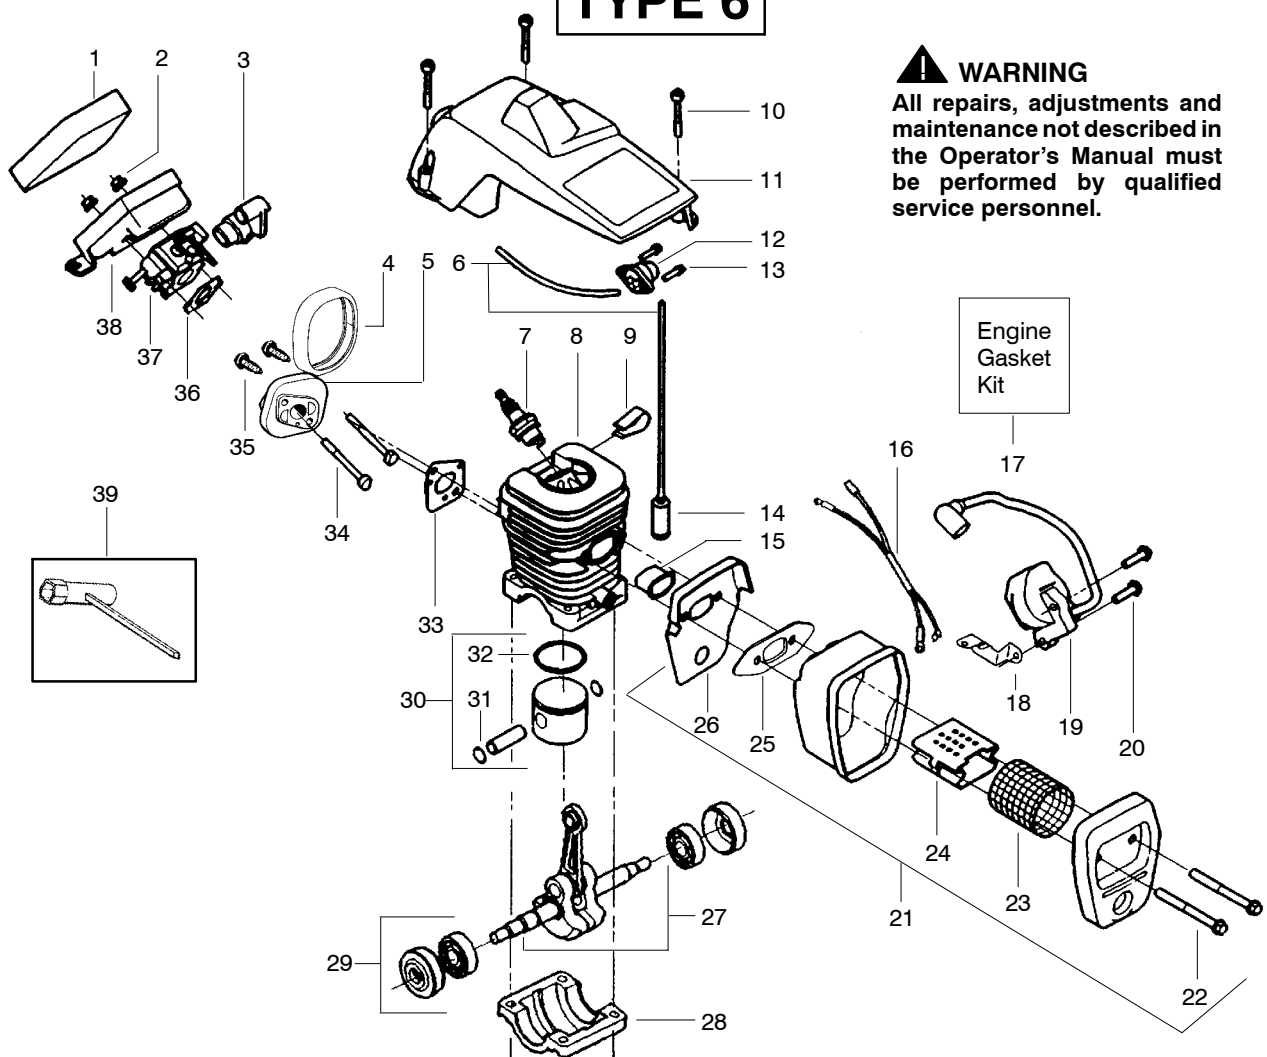

PARTS LIST NO. 530163256		Poulan® PARTS LIST	CHAIN SAW MODEL(S) Poulan 1975	
DATE 2/24/04	Replaces 530163256 - 12/20/02		Note: Illustration may differ from actual model due to design changes	PAGE NO. 4

TYPE 6

WARNING
All repairs, adjustments and maintenance not described in the Operator's Manual must be performed by qualified service personnel.

Ref.	Part No.	Description	Ref.	Part No.	Description	Ref.	Part No.	Description
1.	530037793	Foam - Air Filter	17.	530069608	Kit - Engine Gasket (Incl. 25, 33 & 36)	31.	530015697	Retainer - Piston Pin
2.	530016101	Nut	18.	530047442	Strap - Ground	32.	530029805	Ring - Piston
3.	530035526	Grommet - Carb Adjust	19.	530039198	Module - Ignition	33.	530069608	Gasket - Adapter (kit)
4.	530054144	Seal - Carb Adapter	20.	530015814	Screw	34.	530016187	Screw
5.	530049700	Adapter - Carb.	21.	530047207	Assy - Muffler (Incl. 22 - 26)	35.	530016386	Screw
6.	530069247	Kit - Fuel Line (Small)	22.	530016132	Screw	36.	530069608	Gasket - Carb. (kit)
7.	952030150	Spark Plug (RCJ - 7Y)	23.	530036103	Screen - Spark	37.	530071618	Kit - Carburetor (W - 14A)
8.	530071412	Kit - Cylinder	24.	530037813	Diffuser - Muffler	38.	530057480	Housing - Air Filter
9.	530016136	Clip - High Tension Lead	25.	530069608	Gasket - Muffler (kit)	39.	530031163	Wrench - Bar
10.	530016153	Screw	26.	530049870	Backplate - Muffler			Not Shown
11.	530071310	Shield - Cylinder	27.	530047062	Assy. - Crankshaft			
12.	530047213	Assy - Air Purge	28.	530037935	Cap - Crankcase			
13.	530015780	Screw	29.	530056363	Assy. - Seal & Bearing			
14.	530095646	Assy - Fuel Pick-up	30.	530071408	Kit - Piston (Incl. 31 & 32)			
15.	530037652	Insulator - Heat						
16.	530052296	Assy. - Wire Harness					530163675	Operator Manual

✓ = NEW PART NUMBER FOR THIS IPL   * = REFER TO THE SERVICE REFERENCE INDICATED FOR MORE INFORMATION. (LOCATED AT END OF IPL)
● = THESE PARTS ARE ILLUSTRATED FOR CLARITY. ORDER COMPLETE ASSEMBLY.