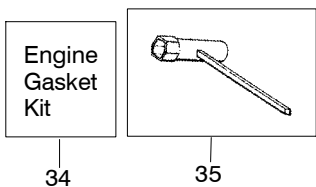

Ref.	Part No.	Description	Ref.	Part No.	Description	Ref.	Part No.	Description
1.	530016153	Screw	19.	530012550	Cylinder	33.	530071408	Kit-Piston (Incl. 31 & 32)
2.	530055637	Assy-Cylinder Shield (includes # 16)	20.	530049870	Backplate-Muffler	34.	530069608	Kit-Engine Gasket (Incl. 21, 26 & 30)
3.	530069247	Kit-Fuel Line (Small)	21.	530069608	Gasket-Muffler(kit)	35.	530031163	Bar Wrench
4.	530047213	Assy-Air Purge	22.	530037813	Diffuser-Muffler	36.	530056363	Assy-Seal & Bearing
5.	530015780	Screw	23.	530036103	Screen-Spark	37.	530037935	Cap-Crankcase
6.	530095646	Assy-Fuel Pick-up	24.	530016132	Bolt-Muffler	38.	530047062	Assy-Crankshaft
7.	530047442	Strap-Ground	25.	---	Kit-Carburetor	39.	530047207	Assy-Muffler (Incl. 20-24)
8.	530039198	Ignition Module	↗	530071820	Zama (W-20)			Not Shown
9.	530015814	Screw	↗	530071821	Walbro (WT-662)			
10.	530052296	Assy-Wire Harness	26.	530069608	Gasket-Carb. (kit)			
11.	530037793	Foam-Air Filter	27.	530016386	Screw			
12.	530016101	Nut	28.	530049700	Carb. Adapter			
13.	530057480	Assy-Air Box	29.	530016187	Screw			
14.	530035526	Grommet-Carb Adjust	30.	530069608	Gasket-Adaptor(kit)	↗	530164603	Manuals
15.	530054144	Seal-Carb Adapter	31.	530038729	Ring-Piston	↗	530057757	Decal-Warning
16.	530055698	Reflector-Heat	32.	530015697	Retainer-Piston Pin	↗	530057268	Decal-Start Inst.
17.	952030150	Spark Plug (RCJ-7Y)						
18.	530016136	Clip-High Tension Lead						

↗ = NEW PART NUMBER FOR THIS IPL

* = REFER TO THE SERVICE REFERENCE INDICATED FOR MORE INFORMATION. (LOCATED AT END OF IPL)