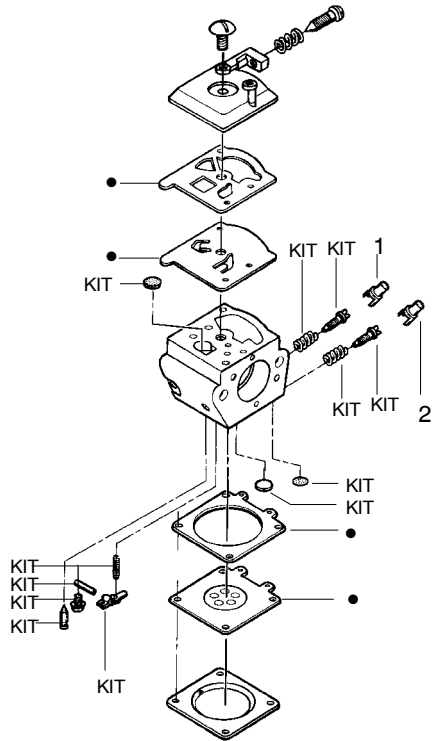

PARTS LIST NO. 530163256		Poulan® PARTS LIST	CHAIN SAW MODEL(S) Poulan 1975	
DATE 2/24/04	Replaces 530163256 - 12/20/02		Note: Illustration may differ from actual model due to design changes	PAGE NO. 6

Walbro
Carburetor Assembly
W14 - #530071603

WARNING
All repairs, adjustments and maintenance not described in the Operator's Manual must be performed by qualified service personnel.

Ref.	Part No.	Description
1.	530038479	Limiter Cap - High (brown)
2.	530038478	Limiter Cap - Low (tan)
3.	530035269	Carburetor Repair Kit (KIT = Indicates Contents)
4.	530035270	Gasket Diaphragm Kit (● Indicates Contents)

Kit - Carburetor Assembly No. 530071618 - ZAMA W-14-A
Kit - Carburetor Assembly No. 530071820 - ZAMA W20
Kit - Carburetor Assembly No. 530071821 - WALBRO WT-662

Note: No Repair kits are available for these carburetors.

✓ = NEW PART NUMBER FOR THIS IPL   * = REFER TO THE SERVICE REFERENCE INDICATED FOR MORE INFORMATION. (LOCATED AT END OF IPL)
● = THESE PARTS ARE ILLUSTRATED FOR CLARITY. ORDER COMPLETE ASSEMBLY.