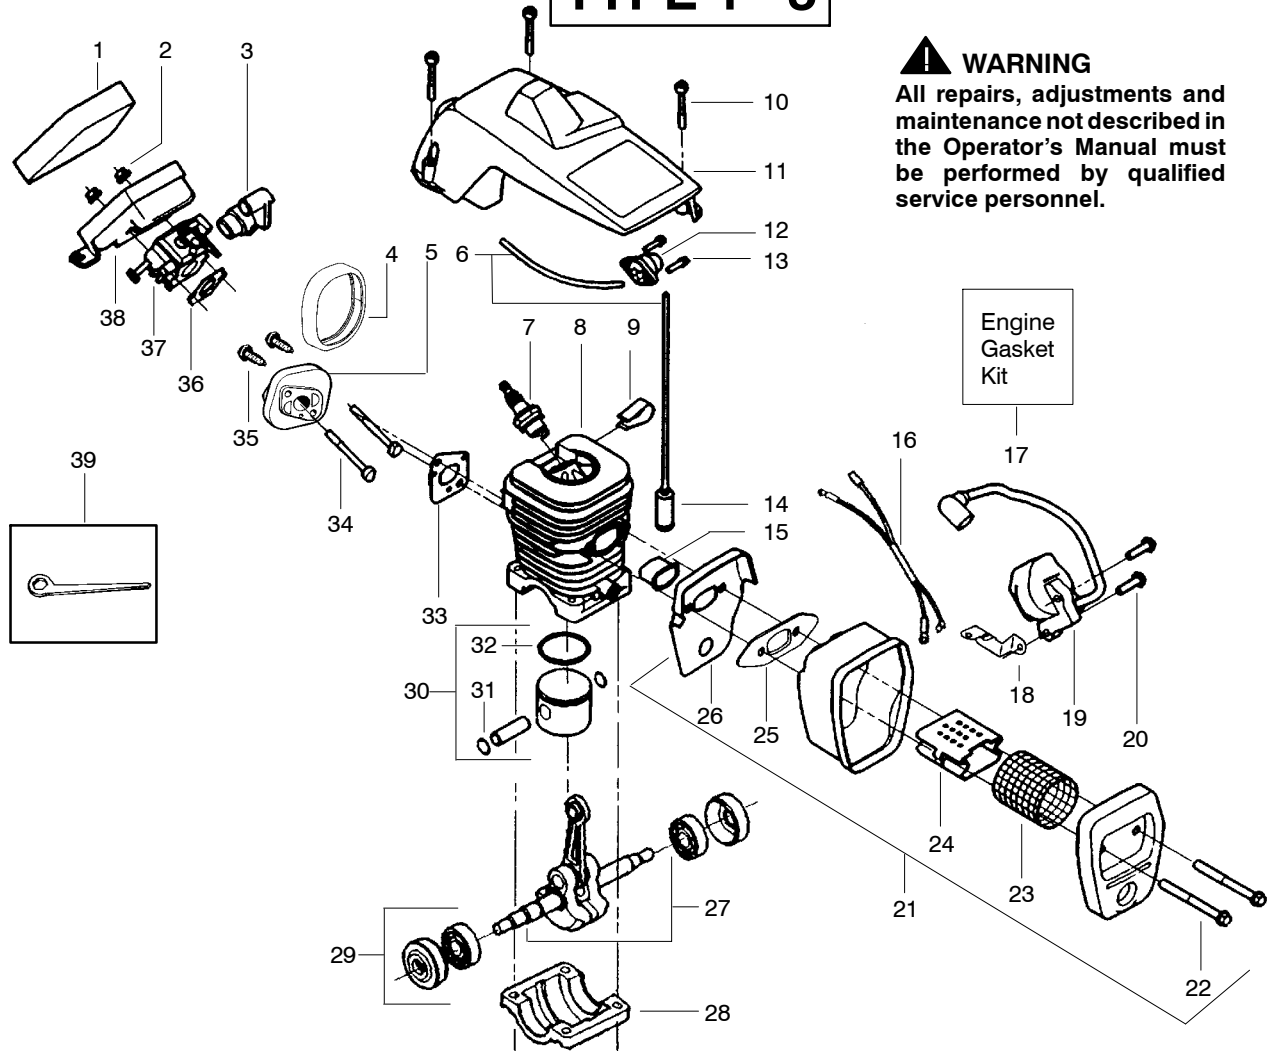

PARTS LIST NO. 530163256		Poulan® PARTS LIST	CHAIN SAW MODEL(S) Poulan 1975	
DATE 2/24/04	Replaces 530163256 - 12/20/02		Note: Illustration may differ from actual model due to design changes	PAGE NO. 3

TYPE 1-5

Ref.	Part No.	Description	Ref.	Part No.	Description	Ref.	Part No.	Description
1.	530037793	Foam-Air Filter	17.	530069608	Kit-Engine Gasket (Incl. 25, 33 & 36)	31.	530015697	Retainer-Piston Pin
2.	530016101	Nut	18.	530047442	Strap-Ground	32.	530029805	Ring - Piston
3.	530035526	Grommet-Carb Adjust	19.	530039167	Module-Ignition	33.	530069608	Gasket - Adapter(kit)
4.	530054144	Seal-Carb Adapter	20.	530015814	Screw	34.	530016187	Screw
5.	530049700	Adapter-Carb.	21.	530047207	Assy-Muffler (Incl. 22-26)	35.	530016386	Screw
6.	530069247	Kit-Fuel Line (Small)	22.	530016132	Screw	36.	530069608	Gasket - Carb.(kit)
7.	952030150	Spark Plug (RCJ-7Y)	23.	530036103	Screen-Spark	37.	530071603	Kit-Carburetor (W-14)
8.	530069606	Kit-Cylinder	24.	530037813	Diffuser-Muffler	38.	530037804	Housing-Air Filter
9.	530016136	Clip-High Tension Lead	25.	530069608	Gasket-Muffler(kit)	39.	530031063	Wrench - Bar
10.	530016153	Screw	26.	530049870	Backplate-Muffler			Not Shown
11.	530071310	Shield-Cylinder	27.	530047062	Assy. - Crankshaft			
12.	530047213	Assy-Air Purge	28.	530037935	Cap-Crankcase			
13.	530015780	Screw	29.	530056363	Assy.-Seal & Bearing			
14.	530095646	Assy-Fuel Pick-up	30.	530069604	Kit-Piston(Incl. 31 & 32)			
15.	530037652	Insulator-Heat						
16.	530052296	Assy. - Wire Harness					530163675	Operator Manual

✓ = NEW PART NUMBER FOR THIS IPL   * = REFER TO THE SERVICE REFERENCE INDICATED FOR MORE INFORMATION. (LOCATED AT END OF IPL)
● = THESE PARTS ARE ILLUSTRATED FOR CLARITY. ORDER COMPLETE ASSEMBLY.