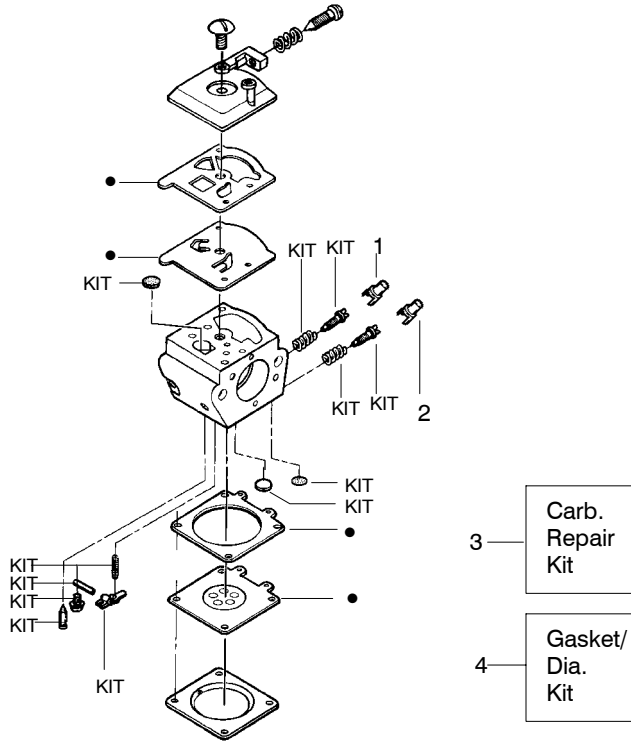

PARTS LIST NO. 530163249		PARTS LIST	CHAIN SAW MODEL(S) Snapper S1838	
DATE 7/18/03	Replaces 530163249 – 6/14/02		Note: Illustration may differ from actual model due to design changes	PAGE NO. 3

Walbro
Carburetor Assembly
WT324 – #530069703

Ref.	Part No.	Description
1.	530038479	Limiter Cap – High (brown)
2.	530038478	Limiter Cap – Low (tan)
3.	–	Carburetor Repair Kit (KIT = Indicates Contents)
	530069826	Walbro (WT324)
4.	–	Gasket Diaphragm Kit (● Indicates Contents)
	530069844	Walbro (WT324)

Kit - Carburetor Assembly No. 530071620 - WT-624

Note: No Repair kits are available for this carburetor, please order the complete assembly part number 530-071620 - WT-624

✓ = NEW PART NUMBER FOR THIS IPL   * = REFER TO THE SERVICE REFERENCE INDICATED FOR MORE INFORMATION. (LOCATED AT END OF IPL)
● = THESE PARTS ARE ILLUSTRATED FOR CLARITY. ORDER COMPLETE ASSEMBLY.