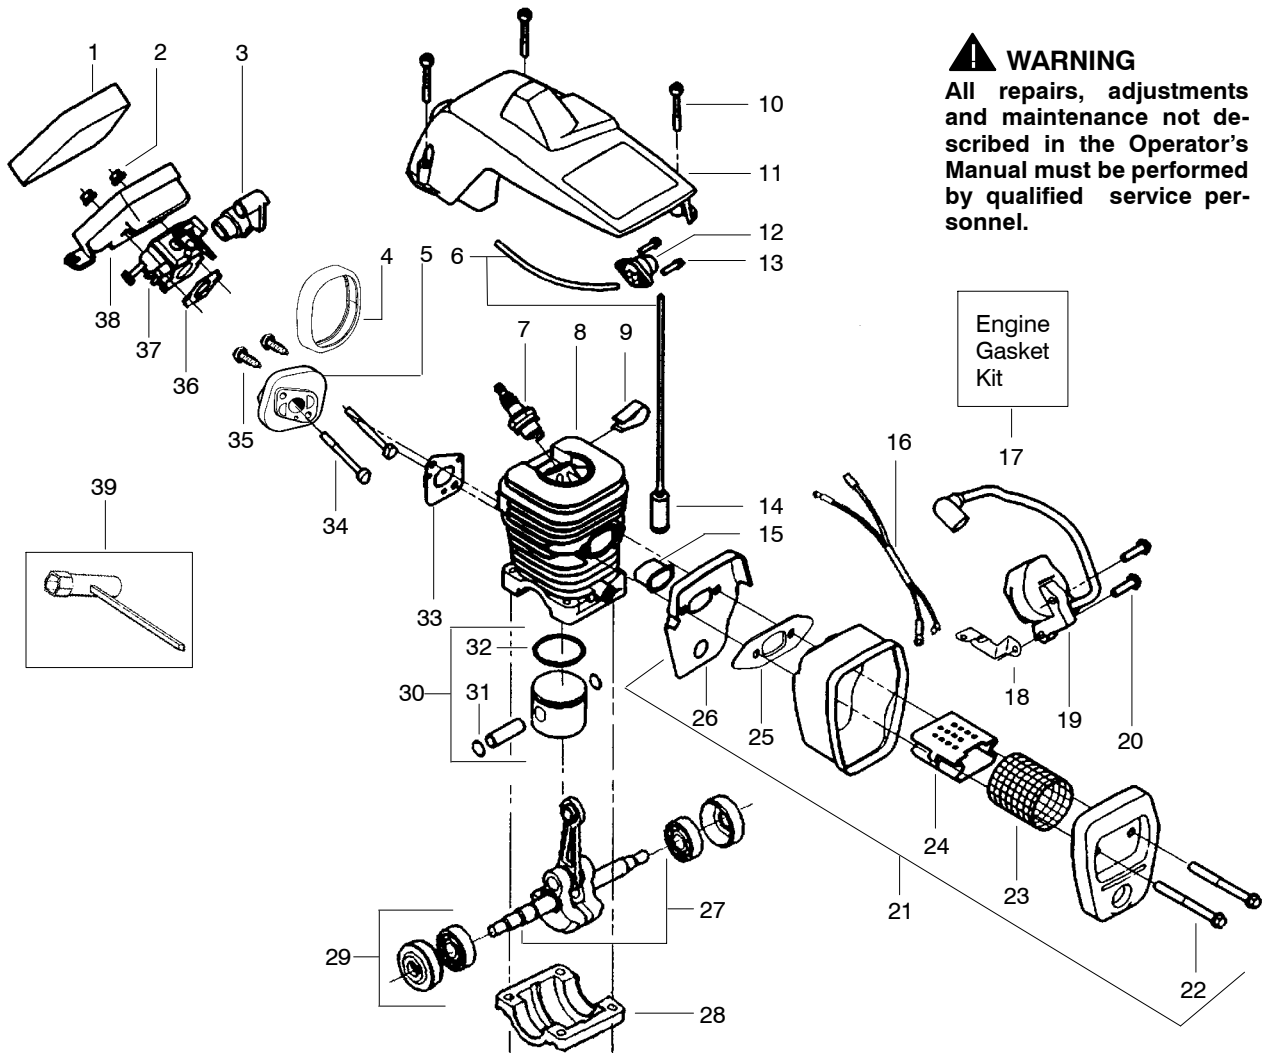

PARTS LIST NO. 530163249		 PARTS LIST	CHAIN SAW MODEL(S) Snapper S1838
DATE 7/18/03	Replaces 530163249 - 6/14/02		Note: Illustration may differ from actual model due to design changes

WARNING
All repairs, adjustments and maintenance not described in the Operator's Manual must be performed by qualified service personnel.

↗ = NEW PART NUMBER FOR THIS IPL

★ = REFER TO THE SERVICE REFERENCE INDICATED FOR MORE INFORMATION. (LOCATED AT END OF IPL)

PARTS LIST NO. 530163249		 PARTS LIST	CHAIN SAW MODEL(S) Snapper S1838
DATE 7/18/03	Replaces 530163249 – 6/14/02		Note: Illustration may differ from actual model due to design changes