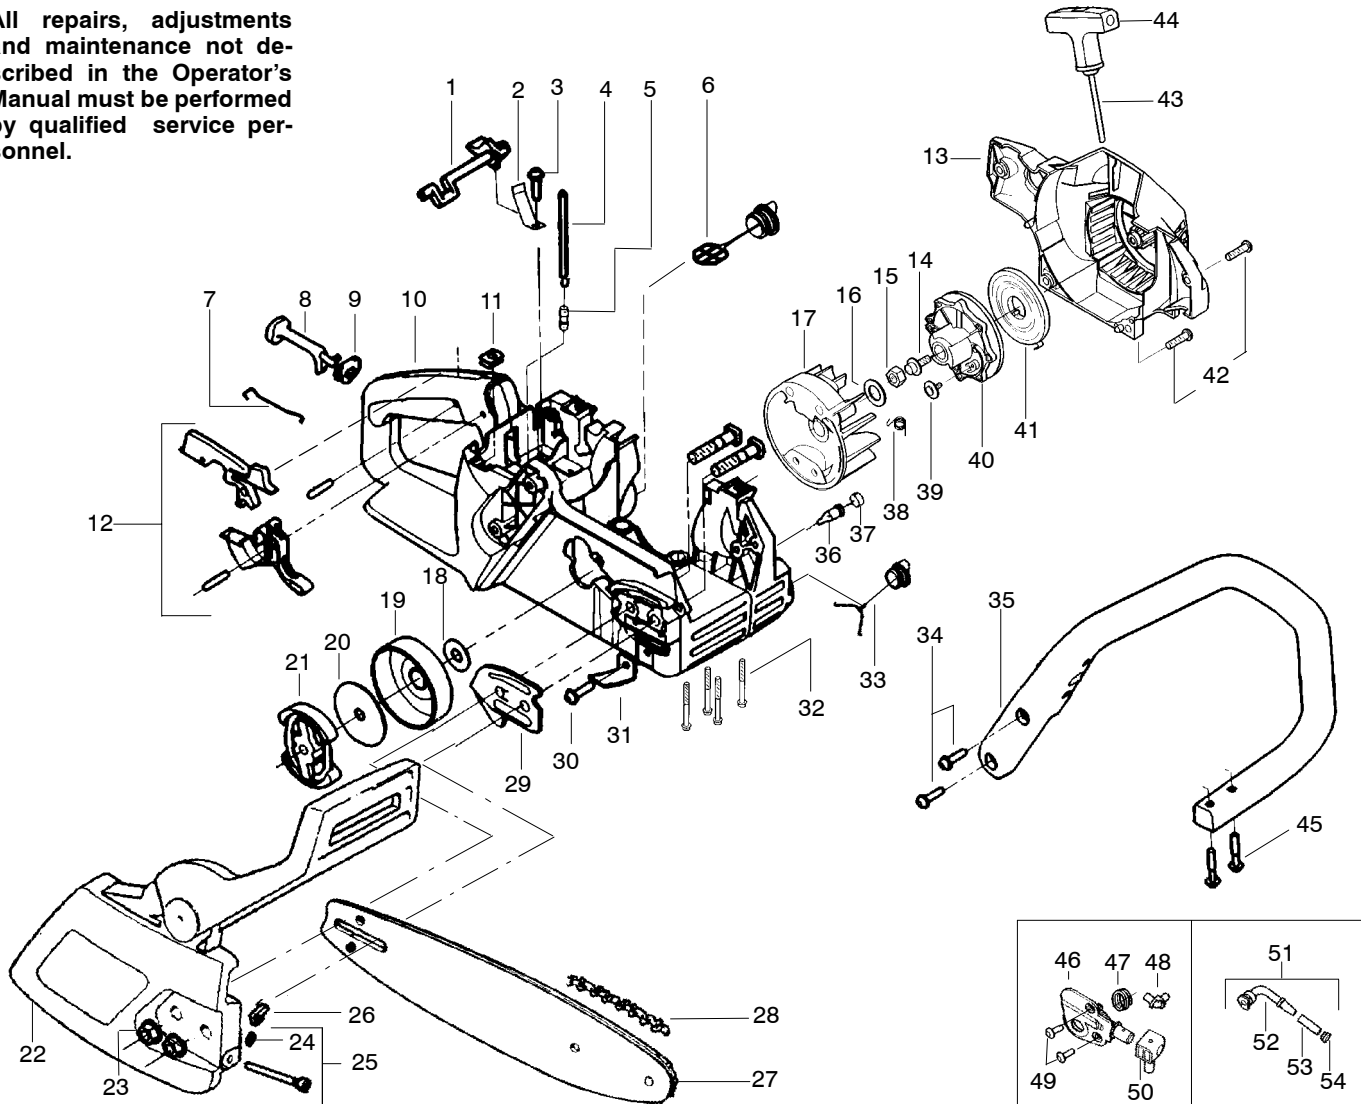

PARTS LIST NO. 530163249		 PARTS LIST	CHAIN SAW MODEL(S) Snapper S1838
DATE 7/18/03	Replaces 530163249 - 6/14/02		Note: Illustration may differ from actual model due to design changes

WARNING
All repairs, adjustments and maintenance not described in the Operator's Manual must be performed by qualified service personnel.

↗ = NEW PART NUMBER FOR THIS IPL

★ = REFER TO THE SERVICE REFERENCE INDICATED FOR MORE INFORMATION. (LOCATED AT END OF IPL)

PARTS LIST NO. 530163249		 PARTS LIST	CHAIN SAW MODEL(S) Snapper S1838
DATE 7/18/03	Replaces 530163249 – 6/14/02		Note: Illustration may differ from actual model due to design changes

✓ = NEW PART NUMBER FOR THIS IPL ★ = REFER TO THE SERVICE REFERENCE INDICATED FOR MORE INFORMATION. (LOCATED AT END OF IPL)
● = THESE PARTS ARE ILLUSTRATED FOR CLARITY. ORDER COMPLETE ASSEMBLY.

PARTS LIST NO. 530163249		 PARTS LIST	CHAIN SAW MODEL(S) Snapper S1838
DATE 7/18/03	Replaces 530163249 – 6/14/02		Note: Illustration may differ from actual model due to design changes