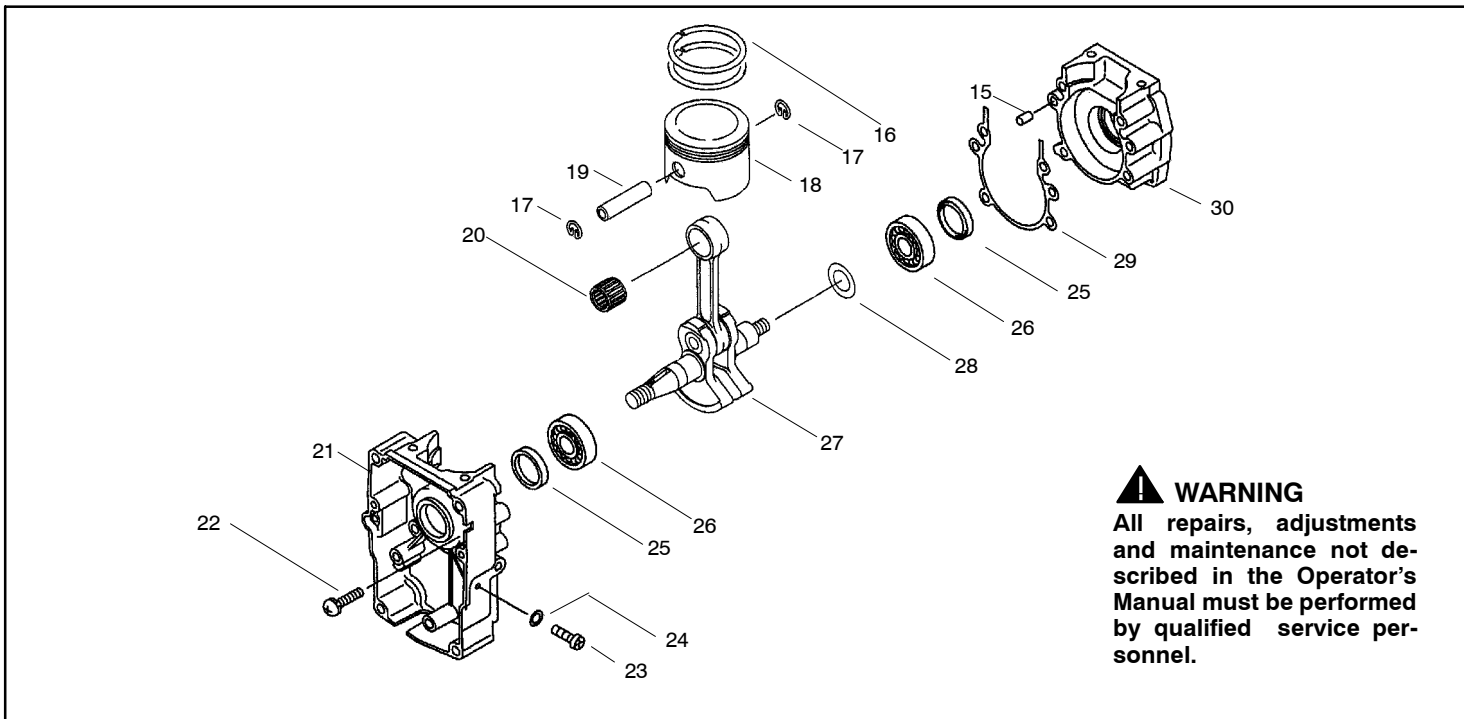

NEW 530-163175		Poulan PRO PARTS LIST	MODEL: BP402LE	
PAGE NO. 1	12/01/04			Note: Illustrations may differ from actual models due to design changes

⚠ WARNING
All repairs, adjustments and maintenance not described in the Operator's Manual must be performed by qualified service personnel.

Ref.	Part No.	Description	Ref.	Part No.	Description	Ref.	Part No.	Description
1.	530058381	Bolt	13.	491062646	Cover-Muffler	25.	920492076	Seal-Oil
2.	110052141	Cylinder-Engine	14.	242B0614	Screw	26.	920452005	Bearing-Ball 6202C3
3.	110612071	Gasket-Cylinder	15.	551A0610	Pin-Dowel	27.	530058389	Assy-Crankshaft (incl. #20)
4.	130B0608	Bolt	16.	530094023	Ring-Piston Set	28.	920252134	Shim-T=0.10
5.	491062652	Cover-Muffler	17.	920332058	Ring-Snap		920252135	Shim-T=0.20
6.	920092446	Screw	18.	130012152	Piston-Engine		530094030	Shim-T=0.40
7.	180772120	Arrestor-Spark	19.	130022065	Pin-Piston		530058394	Shim-T=0.60
8.	110612061	Gasket	20.	530094027	Bearing-Needle	29.	110092521	Gasket-Crankcase
9.	921532073	Bolt	21.	140022330	Crankcase	30.	140026005	Crankcase
10.	920221523	Washer	22.	223B0630	Screw-Pan-WS			
11.	490692376	Assy-Muffler	23.	214B0608	Screw-Pan			
12.	110612093	Gasket	24.	751Q0600	Gasket			

✓ = NEW PART NUMBER FOR THIS IPL

★ = REFER TO THE SERVICE REFERENCE INDICATED FOR MORE INFORMATION. (LOCATED AT END OF IPL)