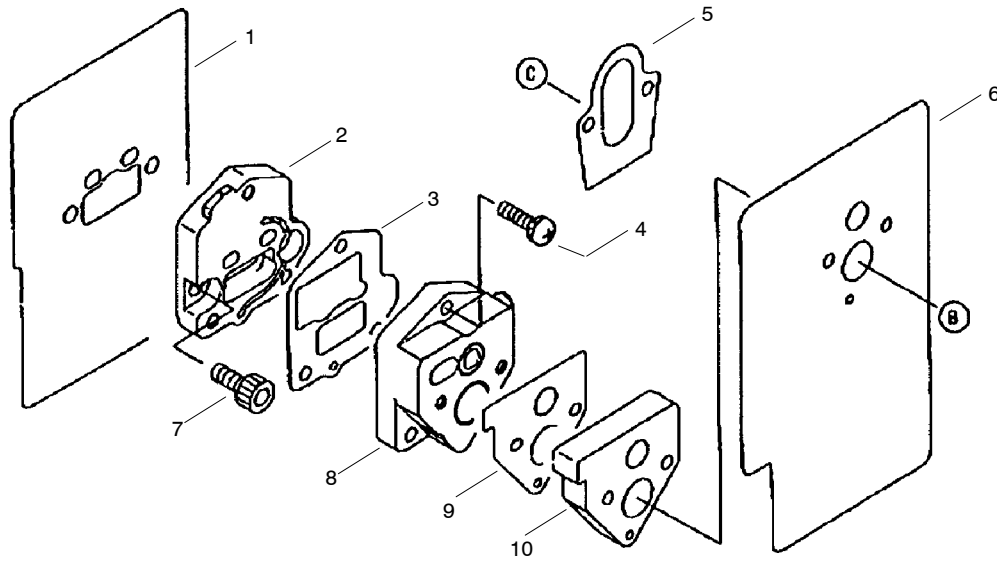

NEW 530-163175		Poulan PRO PARTS LIST	MODEL: BP402LE	
PAGE NO. 4	12/01/04			Note: Illustrations may differ from actual models due to design changes

⚠ WARNING
All repairs, adjustments and maintenance not described in the Operator's Manual must be performed by qualified service personnel.

Ref.	Part No.	Description	Ref.	Part No.	Description	Ref.	Part No.	Description
1.	110612059	Gasket	12.	140432051	Filter	23.	530058458	Cover-Primer Pump
2.	132712120	Plate	13.	530058415	Spring	24.	530058459	Screw
3.	110602485	Gasket	14.	920432094	Pin	25.	530058438	Screw
4.	233B0520	Screw	15.	131682051	Lever	26.	530058437	Bracket
5.	110602492	Gasket	16.	161602101	Body	27.	920552147	O-ring
6.	110612064	Gasket	17.	920092336	Screw	28.	920632365	Jet-Main, #52
7.	120S0616	Bolt-Socket	18.	160302078	Valve-Float	29.	530058439	Arm
8.	120212051	Assy-Reed Valve	19.	110602111	Gasket	30.	530058440	Washer
9.	110602486	Gasket	20.	430282090	Diaphragm	31.	530058441	Ring-Snap
10.	920262349	Spacer	21.	530058456	Body	32.	110612054	Gasket
11.	150032793	Assy-Carburetor	22.	530058457	Pump-Priming	33.	530058446	Diaphragm

✓ = NEW PART NUMBER FOR THIS IPL   ★ = REFER TO THE SERVICE REFERENCE INDICATED FOR MORE INFORMATION. (LOCATED AT END OF IPL)