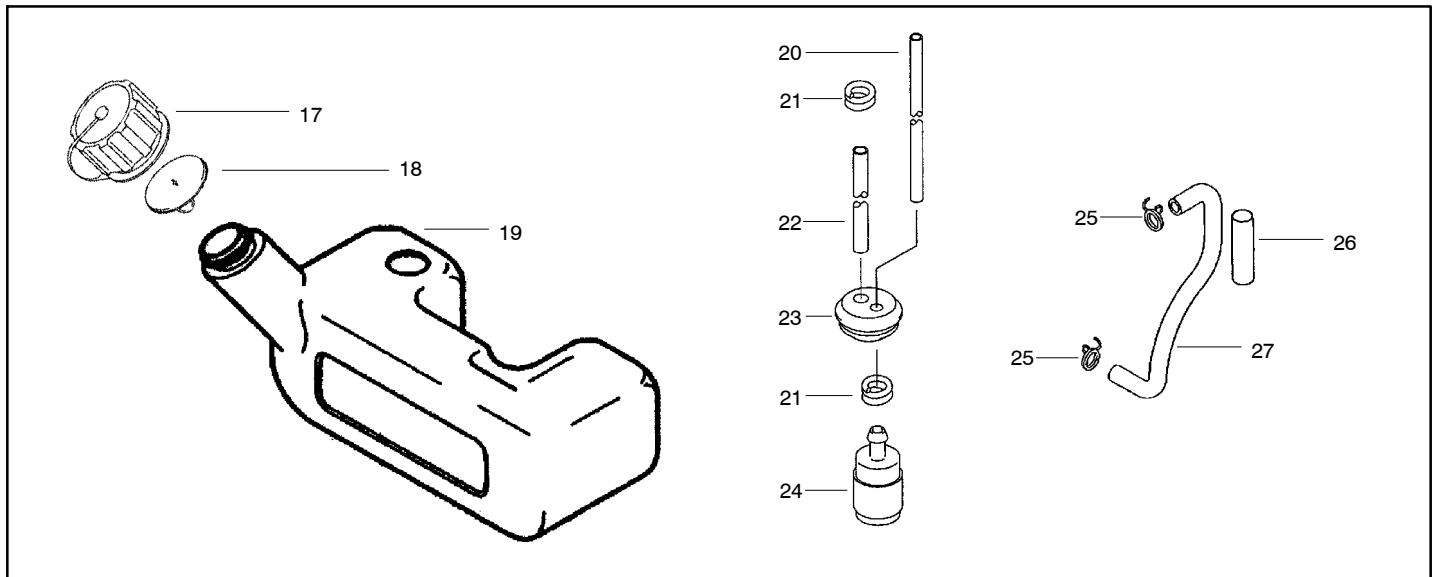

Ref.	Part No.	Description	Ref.	Part No.	Description	Ref.	Part No.	Description
1.	920022322	Bolt-5x20	11.	180202088	Baffle	21.	530058472	Clamp-Fuel Filter
2.	922002063	Washer-5.5x13.8x2	12.	920092461	Screw-5x65	22.	530058474	Tube 3x6x130
3.	920222157	Washer	13.	110382077	Assy-Air Filter Case	23.	530058471	Grommet-Tank
4.	490892529	Shroud-Engine	14.	110132190	Element-Air Filter	24.	530058470	Filter-Fuel
5.	920092285	Screw	15.	593662067	Grate	25.	921712068	Clamp
6.	160732197	Insulator	16.	110652091	Cap	26.	921912146	Tube-10x11x35
7.	490892517	Shroud-Engine	17.	510482078	Assy-Tank Cap	27.	921912145	Tube
8.	920092359	Screw-3x10	18.	491162064	Assy-Valve			
9.	131682463	Lever	19.	36066-113	Tank-Fuel			
10.	161262227	Valve	20.	530058473	Tube 3x5x250			

✓ = NEW PART NUMBER FOR THIS IPL   ★ = REFER TO THE SERVICE REFERENCE INDICATED FOR MORE INFORMATION. (LOCATED AT END OF IPL)