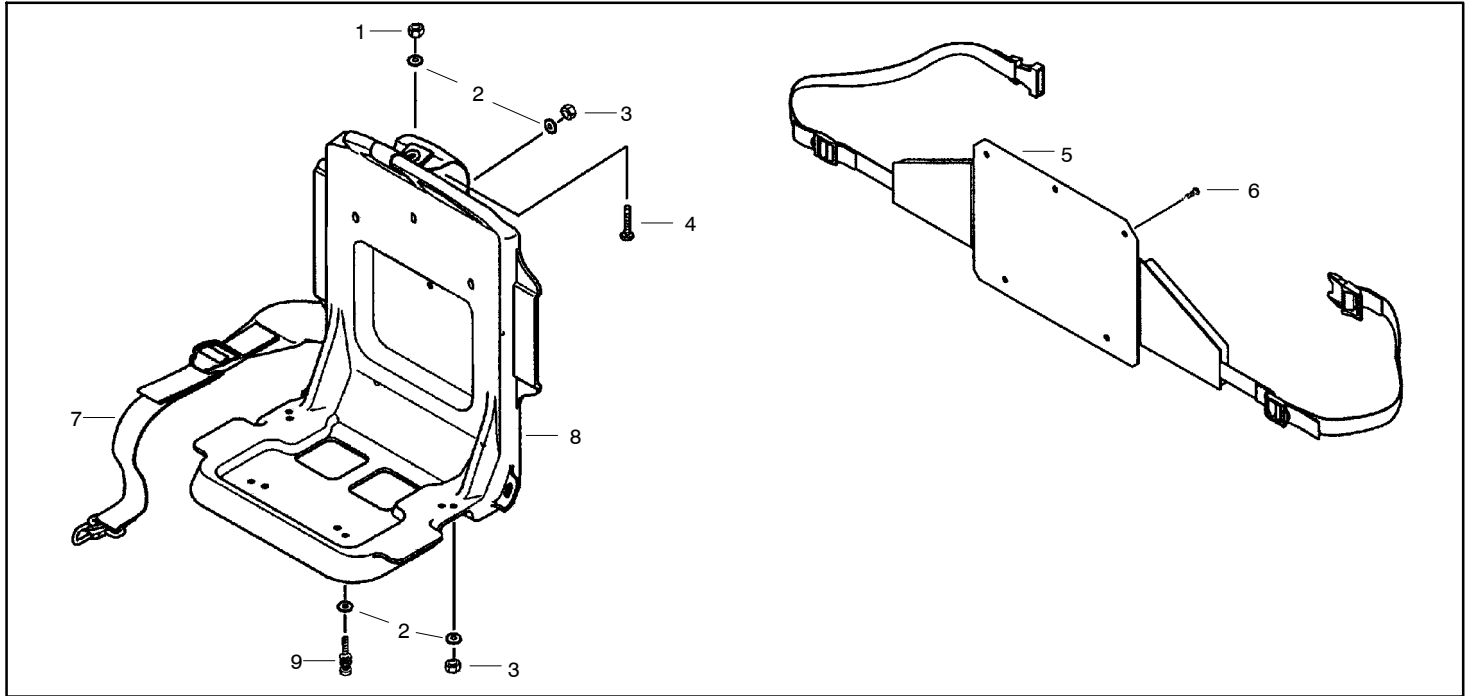

NEW 530-163175		Poulan PRO PARTS LIST	MODEL: BP402LE	
PAGE NO. 5	12/01/04			Note: Illustrations may differ from actual models due to design changes

Ref.	Part No.	Description	Ref.	Part No.	Description	Ref.	Part No.	Description
1.	530089316	Nut-Nylon Flange	8.	36122-124	Frame-Knapsack	16.	530089386	Pipe-Base
2.	530089444	Washer	9.	375L0615	Screw m6x15	17.	71056-208	Assy-Throttle Lever
3.	561L0600	Nut-Hex-U	10.	530089363	Pipe-Elbow C.P.	18.	530089387	Pipe-Middle
4.	376L0616	Screw-Truss	11.	530089212	O-Ring	19.	530089388	Pipe-Bend
5.	91027-128	Pad-Knapsack	12.	530089229	Band-Hose	20.	540122578	Cable-Throttle
6.	68027-107	Clip	13.	530089436	Clamp-Wire	21.	320992326	Case
7.	36063-196	Band-Shoulder	14.	530089230	Band-Wire			
			15.	530089225	Pipe-Flex			

✓ = NEW PART NUMBER FOR THIS IPL

* = REFER TO THE SERVICE REFERENCE INDICATED FOR MORE INFORMATION. (LOCATED AT END OF IPL)