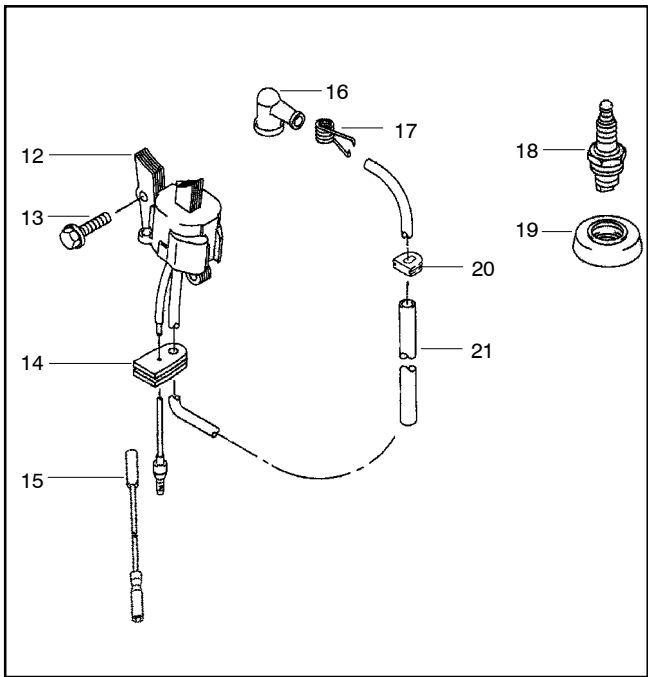

NEW 530-163175		Poulan PRO PARTS LIST	MODEL: BP402LE	
PAGE NO. 2	12/01/04			Note: Illustrations may differ from actual models due to design changes

Ref.	Part No.	Description	Ref.	Part No.	Description	Ref.	Part No.	Description
1.	530058344	Bolt-Lock	16.	530094085	Cap-Spark Plug	31.	490802189	Pulley-Starting
2.	572L0600	Nut-Nylon	17.	530094086	Terminal	32.	921442046	Spring-Return
3.	51123-179	Case-Fan	18.	920702113	Plug-Spark	33.	131652084	Pawl-Recoil Starter
4.	51125-112	Fan	19.	490062051	NGK (BPMR7A)solid	34.	315B0800	Nut-Hex (fine)
5.	530089324	Nut-Hex	20.	920712155	Boot	35.	410B0800	W-Plain-S
6.	51123-178	Case-Fan	21.	920592233	Grommet	36.	131692386	Plate-Recoil Starter
7.	36063-105	Cover-Fan	22.	920092218	Tube-6x7.4x300	37.	530058416	Grip-Recoil Starter
8.	412L0665	Screw-Socket	23.	922002019	Screw	38.	530058422	Screw
9.	470L0520	Screw-Tapping m5x20	24.	591012085	Washer	39.	130702064	Guide-Rope
10.	530089368	Isolator-Vibro Rubber	25.	921442038	Reel- Starter Recoil	40.	591062117	Rope 3.8x850
11.	530058346	Bolt-Lock	26.	921442038	Spring-Recoil	41.	320992210	Case-Recoil Starter
12.	211712237	Assy-Ignition Coil	27.	314R1000	Washer	42.	490882380	Starter-Recoil
13.	530094080	Bolt	28.	920222147	Nut-Hex (fine)			(incl.# 21-24, 35-40)
14.	920712077	Grommet	29.	210502290	Washer			
15.	260112321	Wire-Lead	30.	920382078	Flywheel			
				920332010	Key			
					Ring-Snap			

✓ = NEW PART NUMBER FOR THIS IPL   ★ = REFER TO THE SERVICE REFERENCE INDICATED FOR MORE INFORMATION. (LOCATED AT END OF IPL)