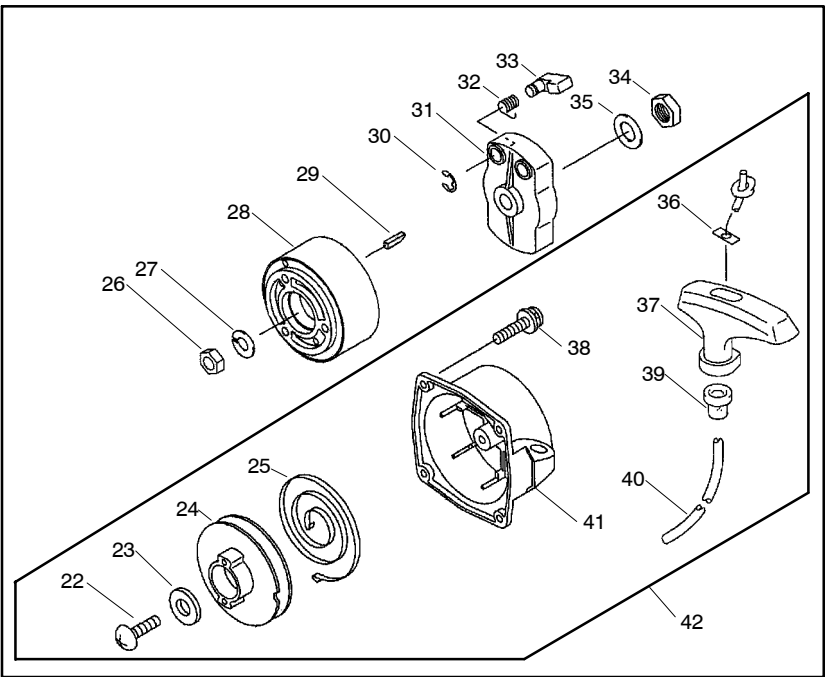

NEW 530-163175		Poulan PRO PARTS LIST	MODEL: BP402LE	
PAGE NO. 2	12/01/04			Note: Illustrations may differ from actual models due to design changes

Ref.	Part No.	Description	Ref.	Part No.	Description	Ref.	Part No.	Description
1.	530058344	Bolt-Lock	16.	530094085	Cap-Spark Plug	31.	490802189	Pulley-Starting
2.	572L0600	Nut-Nylon	17.	530094086	Terminal	32.	921442046	Spring-Return
3.	51123-179	Case-Fan	18.	920702113	Plug-Spark	33.	131652084	Pawl-Recoil Starter
4.	51125-112	Fan	19.	490062051	NGK (BPMR7A)solid	34.	315B0800	Nut-Hex (fine)
5.	530089324	Nut-Hex	20.	920712155	Boot	35.	410B0800	W-Plain-S
6.	51123-178	Case-Fan	21.	920592233	Grommet	36.	131692386	Plate-Recoil Starter
7.	36063-105	Cover-Fan	22.	920092218	Tube-6x7.4x300	37.	530058416	Grip-Recoil Starter
8.	412L0665	Screw-Socket	23.	922002019	Screw	38.	530058422	Screw
9.	470L0520	Screw-Tapping m5x20	24.	591012085	Washer	39.	130702064	Guide-Rope
10.	530089368	Isolator-Vibro Rubber	25.	921442038	Reel- Starter Recoil	40.	591062117	Rope 3.8x850
11.	530058346	Bolt-Lock	26.	921442038	Spring-Recoil	41.	320992210	Case-Recoil Starter
12.	211712237	Assy-Ignition Coil	27.	314R1000	Washer	42.	490882380	Starter-Recoil
13.	530094080	Bolt	28.	920222147	Nut-Hex (fine)			(incl.# 21-24, 35-40)
14.	920712077	Grommet	29.	210502290	Washer			
15.	260112321	Wire-Lead	30.	920382078	Flywheel			
				920332010	Key			
					Ring-Snap			

✓ = NEW PART NUMBER FOR THIS IPL   ★ = REFER TO THE SERVICE REFERENCE INDICATED FOR MORE INFORMATION. (LOCATED AT END OF IPL)