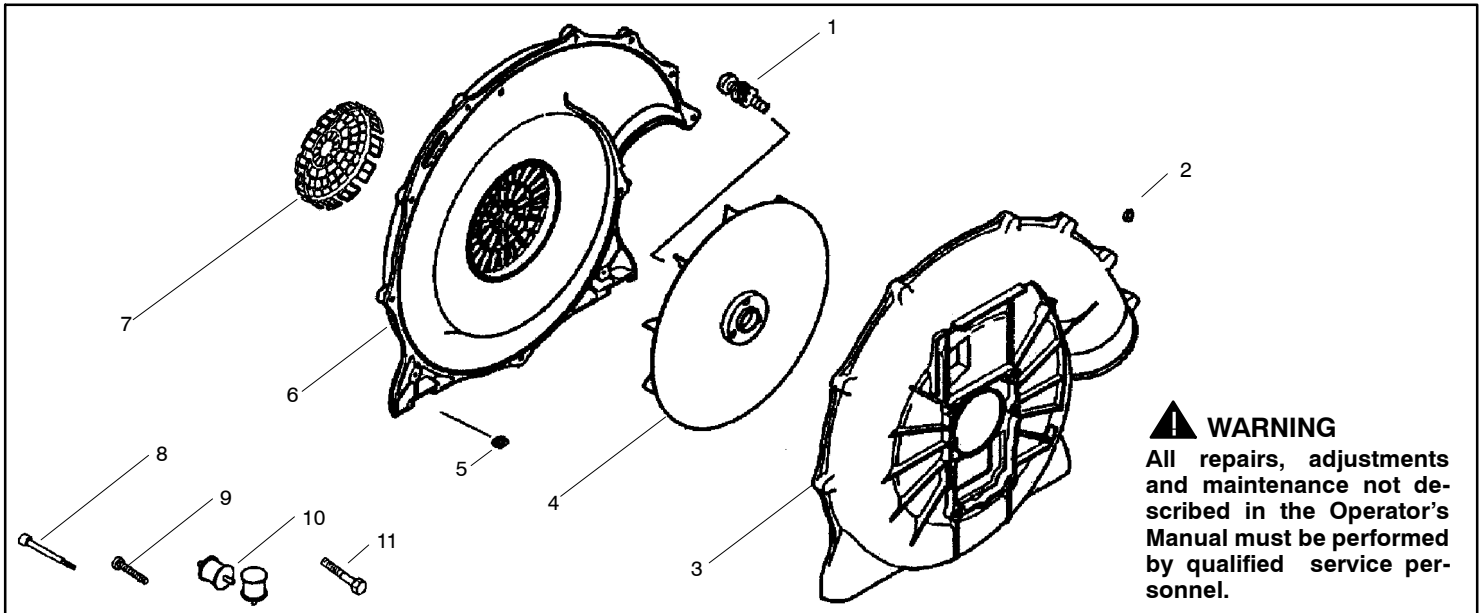

NEW 530-163175		Poulan PRO PARTS LIST	MODEL: BP402LE	
PAGE NO. 2	12/01/04			Note: Illustrations may differ from actual models due to design changes

Ref.	Part No.	Description	Ref.	Part No.	Description	Ref.	Part No.	Description
1.	530058344	Bolt-Lock	16.	530094085	Cap-Spark Plug	31.	490802189	Pulley-Starting
2.	572L0600	Nut-Nylon	17.	530094086	Terminal	32.	921442046	Spring-Return
3.	51123-179	Case-Fan	18.	920702113	Plug-Spark	33.	131652084	Pawl-Recoil Starter
4.	51125-112	Fan	19.	490062051	NGK (BPMR7A)solid	34.	315B0800	Nut-Hex (fine)
5.	530089324	Nut-Hex	20.	920712155	Boot	35.	410B0800	W-Plain-S
6.	51123-178	Case-Fan	21.	920592233	Grommet	36.	131692386	Plate-Recoil Starter
7.	36063-105	Cover-Fan	22.	920092218	Tube-6x7.4x300	37.	530058416	Grip-Recoil Starter
8.	412L0665	Screw-Socket	23.	922002019	Screw	38.	530058422	Screw
9.	470L0520	Screw-Tapping m5x20	24.	591012085	Washer	39.	130702064	Guide-Rope
10.	530089368	Isolator-Vibro Rubber	25.	921442038	Reel- Starter Recoil	40.	591062117	Rope 3.8x850
11.	530058346	Bolt-Lock	26.	921442038	Spring-Recoil	41.	320992210	Case-Recoil Starter
12.	211712237	Assy-Ignition Coil	27.	314R1000	Washer	42.	490882380	Starter-Recoil
13.	530094080	Bolt	28.	920222147	Nut-Hex (fine)			(incl.# 21-24, 35-40)
14.	920712077	Grommet	29.	210502290	Washer			
15.	260112321	Wire-Lead	30.	920382078	Flywheel			
				920332010	Key			
					Ring-Snap			

✓ = NEW PART NUMBER FOR THIS IPL   ★ = REFER TO THE SERVICE REFERENCE INDICATED FOR MORE INFORMATION. (LOCATED AT END OF IPL)