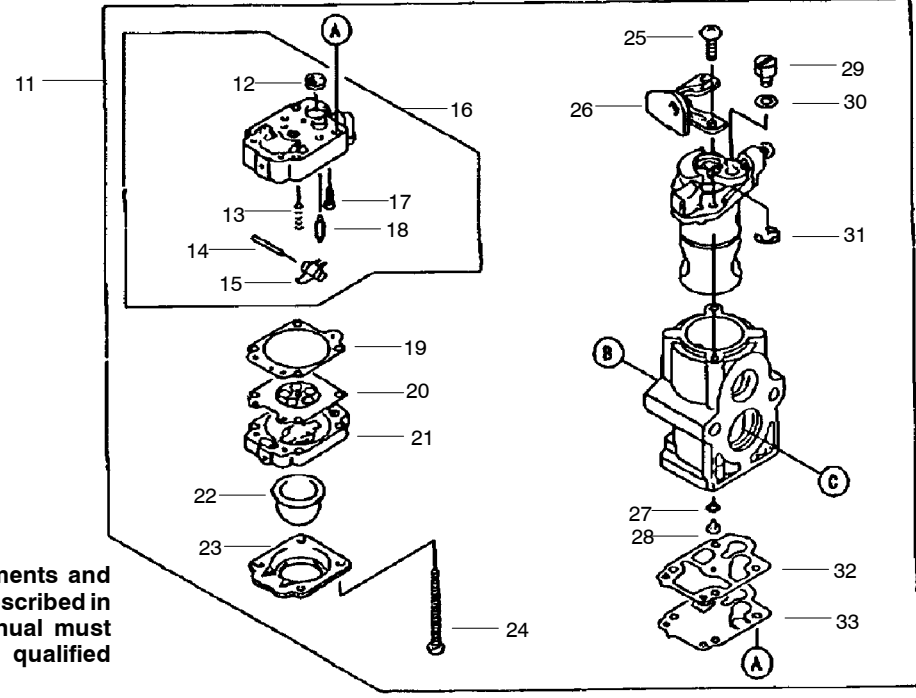

NEW 530-163175		Poulan PRO PARTS LIST	MODEL: BP402LE	
PAGE NO. 4	12/01/04			Note: Illustrations may differ from actual models due to design changes

⚠ WARNING
All repairs, adjustments and maintenance not described in the Operator's Manual must be performed by qualified service personnel.

Ref.	Part No.	Description	Ref.	Part No.	Description	Ref.	Part No.	Description
1.	110612059	Gasket	12.	140432051	Filter	23.	530058458	Cover-Primer Pump
2.	132712120	Plate	13.	530058415	Spring	24.	530058459	Screw
3.	110602485	Gasket	14.	920432094	Pin	25.	530058438	Screw
4.	233B0520	Screw	15.	131682051	Lever	26.	530058437	Bracket
5.	110602492	Gasket	16.	161602101	Body	27.	920552147	O-ring
6.	110612064	Gasket	17.	920092336	Screw	28.	920632365	Jet-Main, #52
7.	120S0616	Bolt-Socket	18.	160302078	Valve-Float	29.	530058439	Arm
8.	120212051	Assy-Reed Valve	19.	110602111	Gasket	30.	530058440	Washer
9.	110602486	Gasket	20.	430282090	Diaphragm	31.	530058441	Ring-Snap
10.	920262349	Spacer	21.	530058456	Body	32.	110612054	Gasket
11.	150032793	Assy-Carburetor	22.	530058457	Pump-Priming	33.	530058446	Diaphragm

✓ = NEW PART NUMBER FOR THIS IPL   ★ = REFER TO THE SERVICE REFERENCE INDICATED FOR MORE INFORMATION. (LOCATED AT END OF IPL)