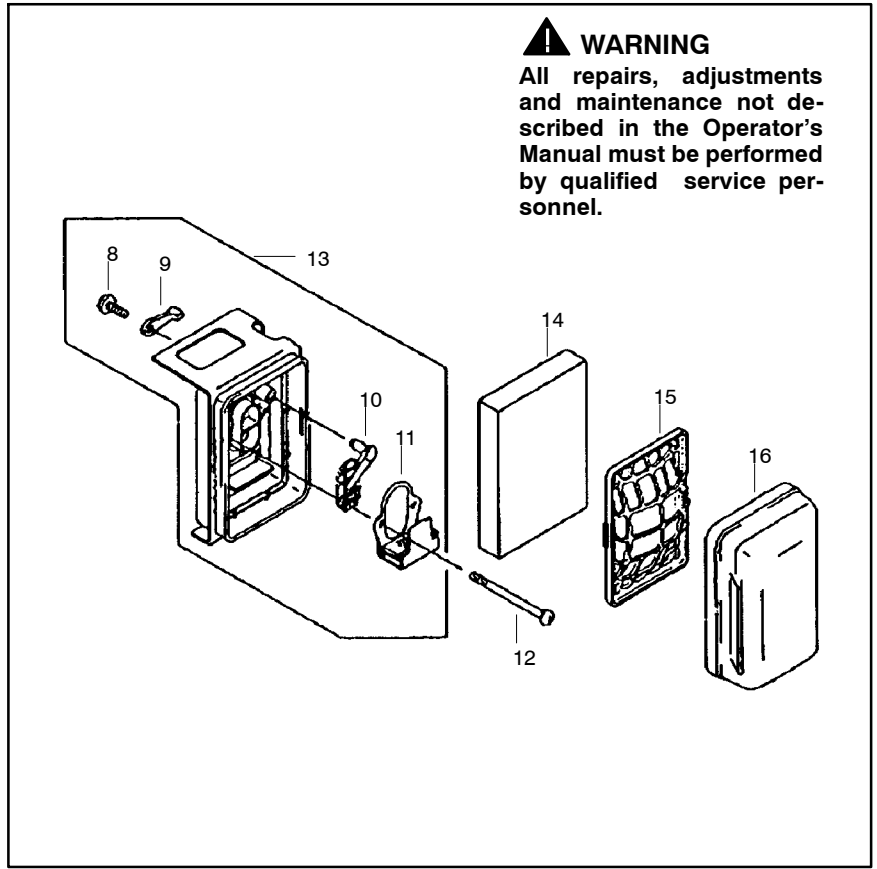

Poulan PRO PARTS LIST

MODEL:
BP402LE

Note: Illustrations may differ from actual models due to design changes

WARNING
All repairs, adjustments and maintenance not described in the Operator's Manual must be performed by qualified service personnel.