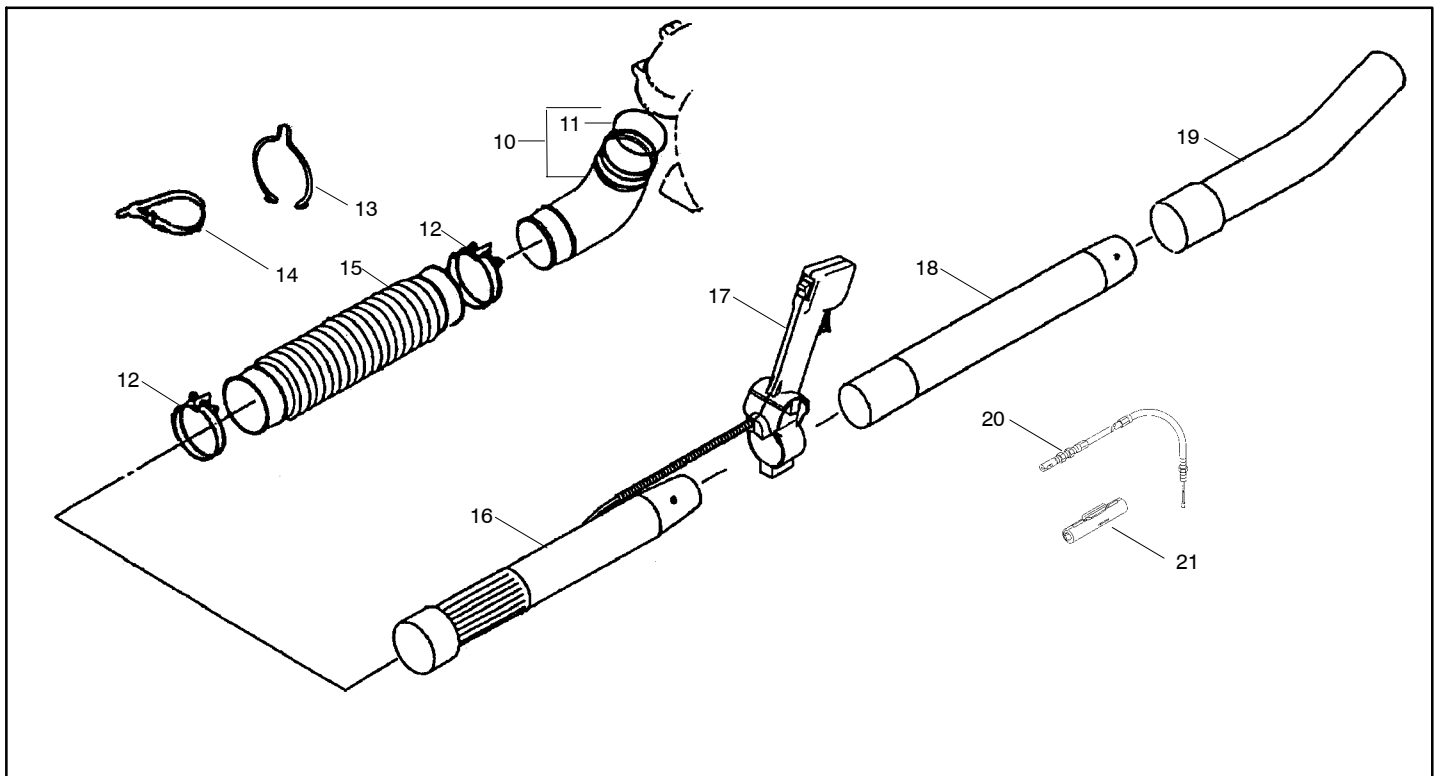

✓ = NEW PART NUMBER FOR THIS IPL ★ = REFER TO THE SERVICE REFERENCE INDICATED FOR MORE INFORMATION. (LOCATED AT END OF IPL)

NEW 530-163175		Poulan PRO PARTS LIST	MODEL: BP402LE
PAGE NO. 4	12/01/04		

⚠ WARNING
All repairs, adjustments and maintenance not described in the Operator's Manual must be performed by qualified service personnel.

Ref.	Part No.	Description	Ref.	Part No.	Description	Ref.	Part No.	Description
1.	110612059	Gasket	12.	140432051	Filter	23.	530058458	Cover-Primer Pump
2.	132712120	Plate	13.	530058415	Spring	24.	530058459	Screw
3.	110602485	Gasket	14.	920432094	Pin	25.	530058438	Screw
4.	233B0520	Screw	15.	131682051	Lever	26.	530058437	Bracket
5.	110602492	Gasket	16.	161602101	Body	27.	920552147	O-ring
6.	110612064	Gasket	17.	920092336	Screw	28.	920632365	Jet-Main, #52
7.	120S0616	Bolt-Socket	18.	160302078	Valve-Float	29.	530058439	Arm
8.	120212051	Assy-Reed Valve	19.	110602111	Gasket	30.	530058440	Washer
9.	110602486	Gasket	20.	430282090	Diaphragm	31.	530058441	Ring-Snap
10.	920262349	Spacer	21.	530058456	Body	32.	110612054	Gasket
11.	150032793	Assy-Carburetor	22.	530058457	Pump-Priming	33.	530058446	Diaphragm

✓ = NEW PART NUMBER FOR THIS IPL ★ = REFER TO THE SERVICE REFERENCE INDICATED FOR MORE INFORMATION. (LOCATED AT END OF IPL)

NEW 530-163175		Poulan PRO PARTS LIST	MODEL: BP402LE
PAGE NO. 5	12/01/04		

Ref.	Part No.	Description	Ref.	Part No.	Description	Ref.	Part No.	Description
1.	530089316	Nut-Nylon Flange	8.	36122-124	Frame-Knapsack	16.	530089386	Pipe-Base
2.	530089444	Washer	9.	375L0615	Screw m6x15	17.	71056-208	Assy-Throttle Lever
3.	561L0600	Nut-Hex-U	10.	530089363	Pipe-Elbow C.P.	18.	530089387	Pipe-Middle
4.	376L0616	Screw-Truss	11.	530089212	O-Ring	19.	530089388	Pipe-Bend
5.	91027-128	Pad-Knapsack	12.	530089229	Band-Hose	20.	540122578	Cable-Throttle
6.	68027-107	Clip	13.	530089436	Clamp-Wire	21.	320992326	Case
7.	36063-196	Band-Shoulder	14.	530089230	Band-Wire			
			15.	530089225	Pipe-Flex			