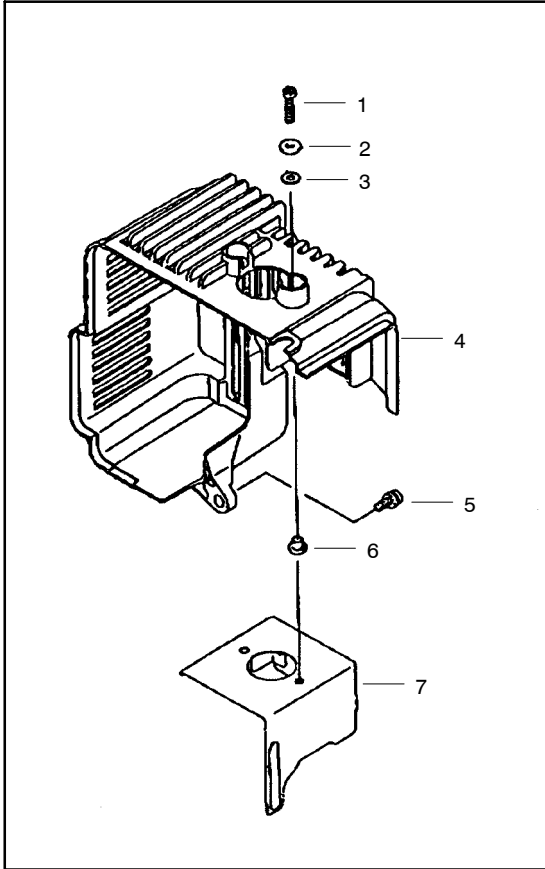

Poulan PRO PARTS LIST

MODEL:
BP402LE

Note: Illustrations may differ from actual models due to design changes

WARNING
All repairs, adjustments and maintenance not described in the Operator's Manual must be performed by qualified service personnel.