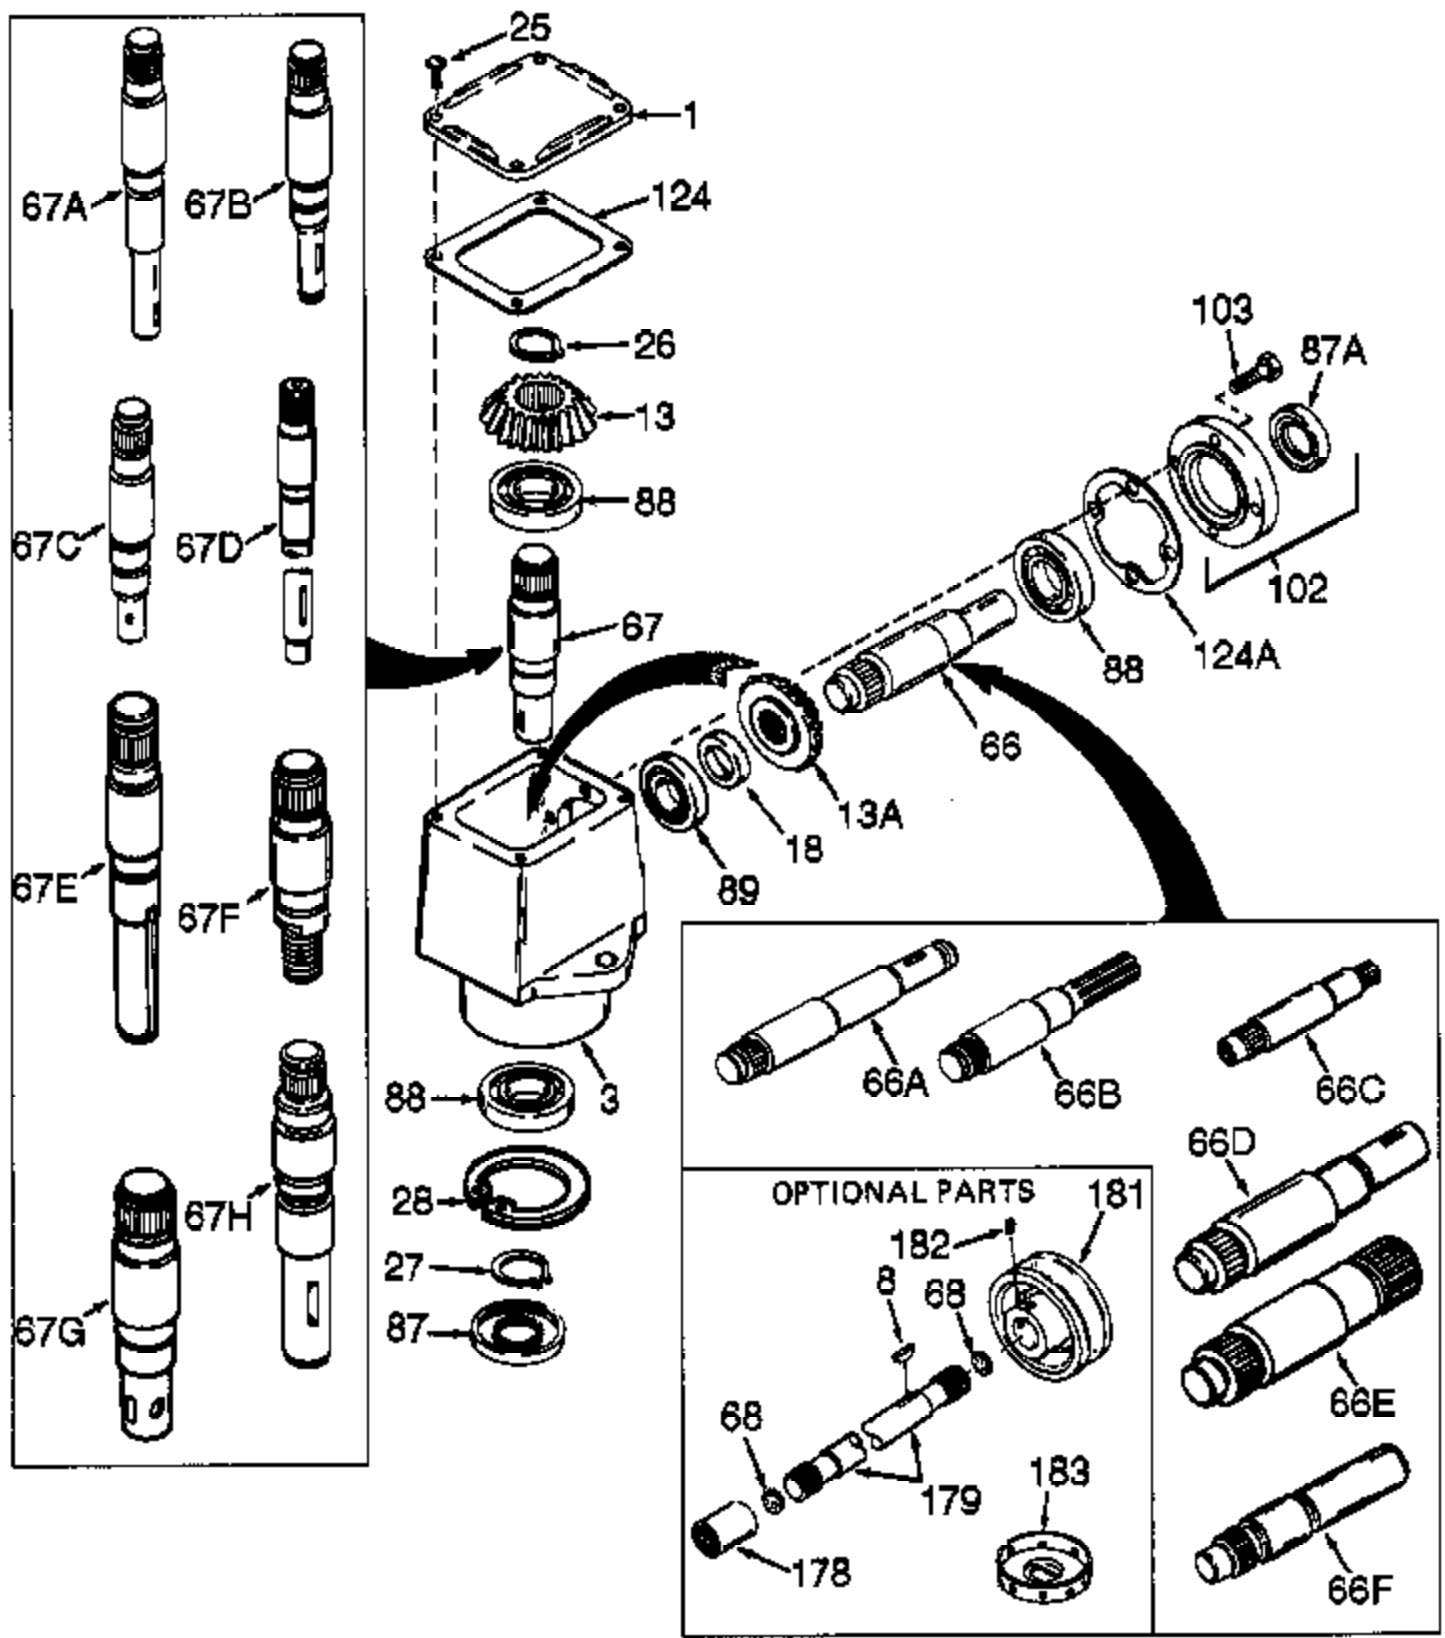

ILLUSTRATION SHOWS TYPICAL PARTS ONLY. ORDER BY PART NUMBER. PARTS NOT LISTED ARE SUPPLIED BY OEM.

Ref #	Part Number	Qty	Description
	794328		L.H. Head Assy(Incl. 1 thru 124A)
1	772035		Left Hand Cover
3	770026A		Right Angle Drive Housing
8	792057		Key (With lug extensions)
8	792047		Woodruff Key #9
13	778046		Miter Gear (22 teeth)(7/8" ID)
13A	778046		Miter Gear (22 teeth)(7/8" ID)
25	792025		Screw, 10-24 x 1/2"
26	788018		Snap Ring
27	788019		Snap Ring
28	792119		Snap Ring
66E	776041		Input Shaft (4-31/64" long)
67F	776042		Output Shaft (4-21/64" long)
68	788039		Felt Disc
87A	788031		Oil Seal
87	788029		Oil Seal
88	780034		Ball Bearing
89	780024		Ball Bearing
102	786029		Retainer Cap & Seal (Incl. 87A & 103)
103	792026		Screw, 1/4-20 x 7/8"
124	788028		Cover Gasket
124A	788030B		Cap Gasket
177	XXXXX		THE FOLLOWING ARE OPTIONAL PARTS:
177A	XXXXX		(Not included with head assembly.)
178	786028		Coupling (1-1/2" long)
178	786031		Coupling (1-5/16" long)
179	XXXXX		Input Connector Shaft
181	786030		Sheave (3-1/4" Dia.)
181	786059		Sheave (4" Dia.)
182	792027		Set Screw, 5/16-24 x 1/4
183	786044		Shield

RAD-4029-PS1 Page 2 of 2  
Peerless