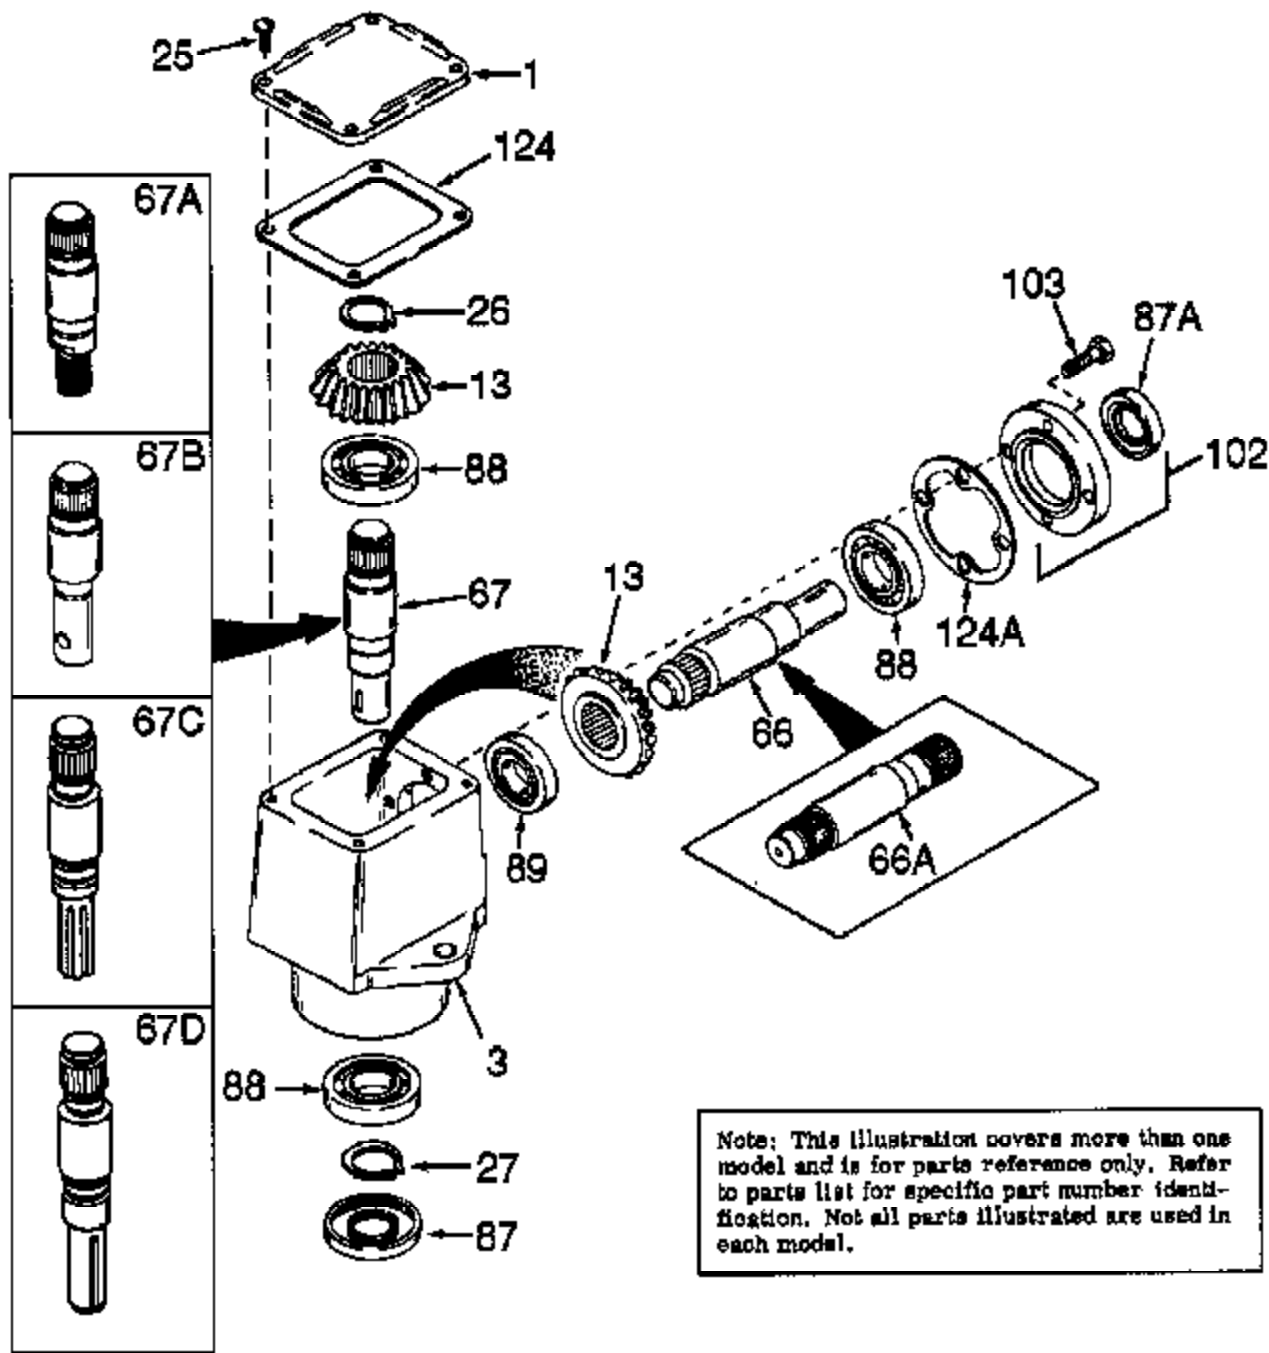

**NOTE: PARTS NOT ILLUSTRATED
OR LISTED ARE SUPPLIED BY
EQUIPMENT MANUFACTURER.**

Note: This illustration covers more than one model and is for parts reference only. Refer to parts list for specific part number identification. Not all parts illustrated are used in each model.

Ref #	Part Number	Qty	Description
1	772067		Cover
3	770026		Right Angle Drive Housing
13	778046		Miter Gear
25	792025		Screw, 10-24 x 1/2"
26	792018		Snap Ring
27	788019		Snap Ring
66A	776150		Input Pinion Shaft
67	776151		Output Shaft
87A	788031		Oil Seal
87	788029		Oil Seal
88	780034		Ball Bearing
89	780024		Ball Bearing
102	786029		Retainer Cap & Seal (Incl. 87A & 103)
103	792026		Screw, 1/4-20 x 7/8"
124A	788030B		Cap Gasket
124	788028		Cover Gasket

RAD-2645-P91 Page 2 of 2
Peerless