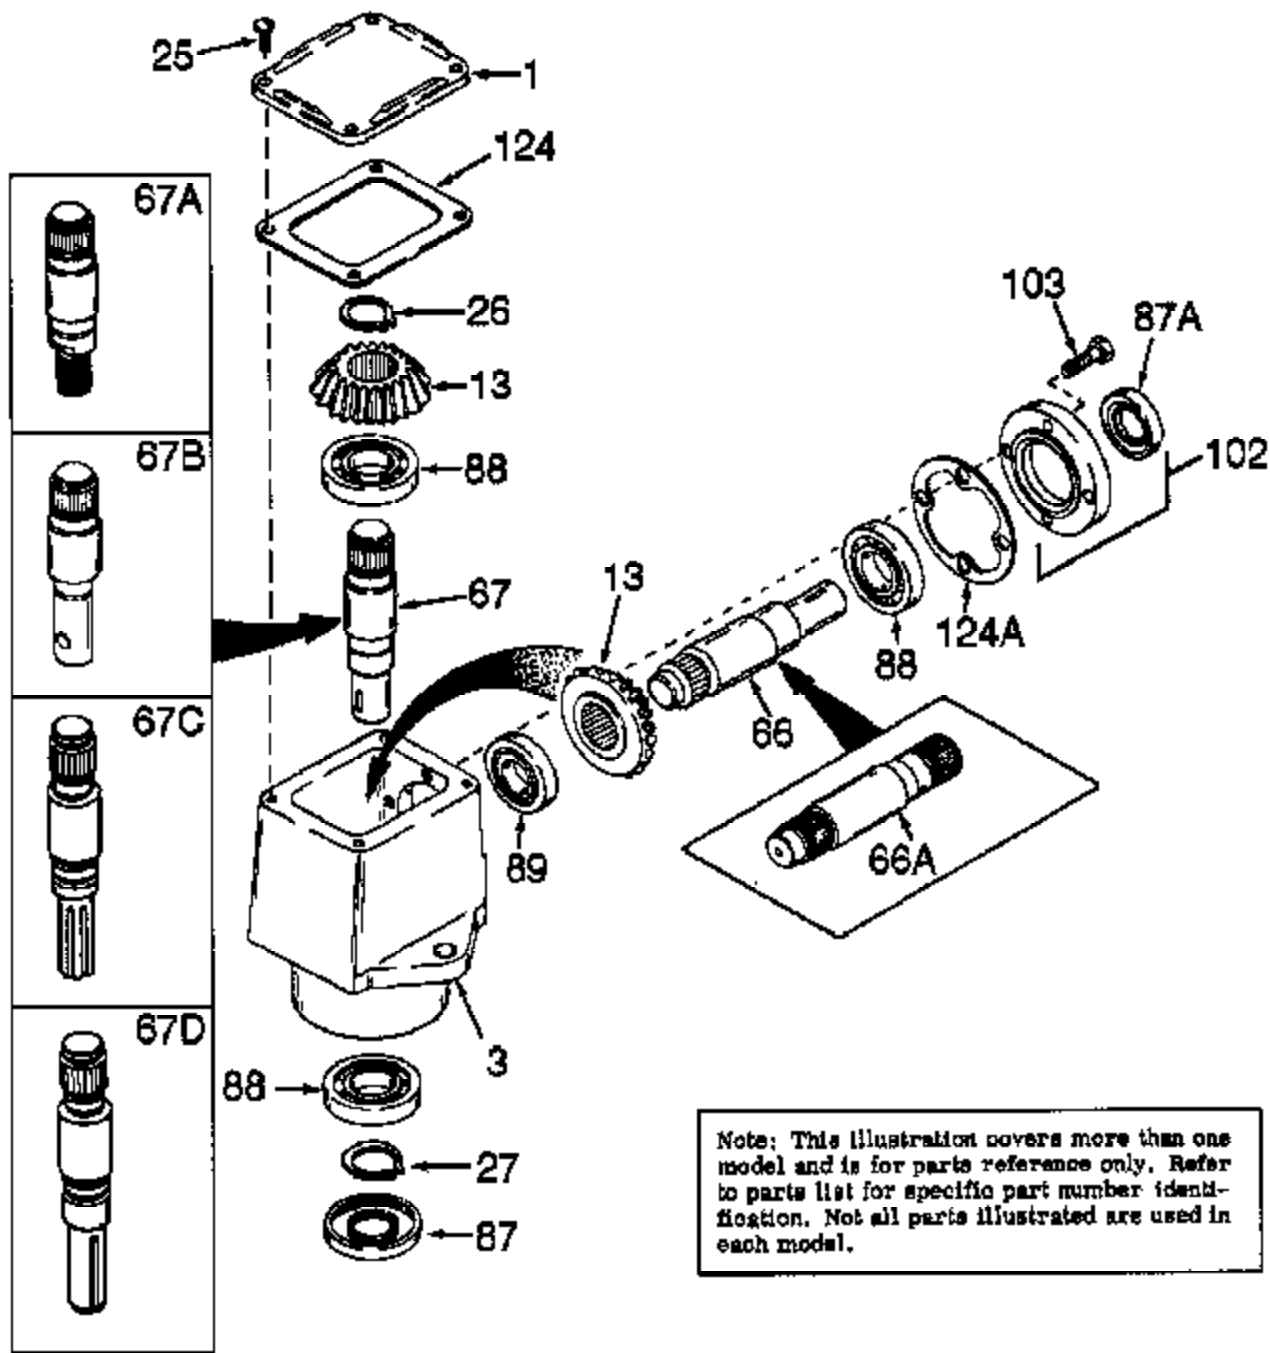

**NOTE: PARTS NOT ILLUSTRATED
OR LISTED ARE SUPPLIED BY
EQUIPMENT MANUFACTURER.**

Note: This illustration covers more than one model and is for parts reference only. Refer to parts list for specific part number identification. Not all parts illustrated are used in each model.

Ref #	Part Number	Qty	Description
1	772035		Left Hand Cover
3	770026		Right Angle Drive Housing
13	778046		Miter Gear
25	792025		Screw, 10-24 x 1/2"
26	788018		Snap Ring
27	788019		Snap Ring
66	776041		Input Pinion Shaft
67	776066		Output Shaft
87A	788031		Oil Seal
87	788029		Oil Seal
88	780034		Ball Bearing
89	780024		Ball Bearing
102	786029		Retainer Cap & Seal (Incl. 87A & 103)
103	792026		Screw, 1/4-20 x 7/8"
124A	788030B		Cap Gasket
124	788028		Cover Gasket

RAD-1874-P91 Page 2 of 2
Peerless