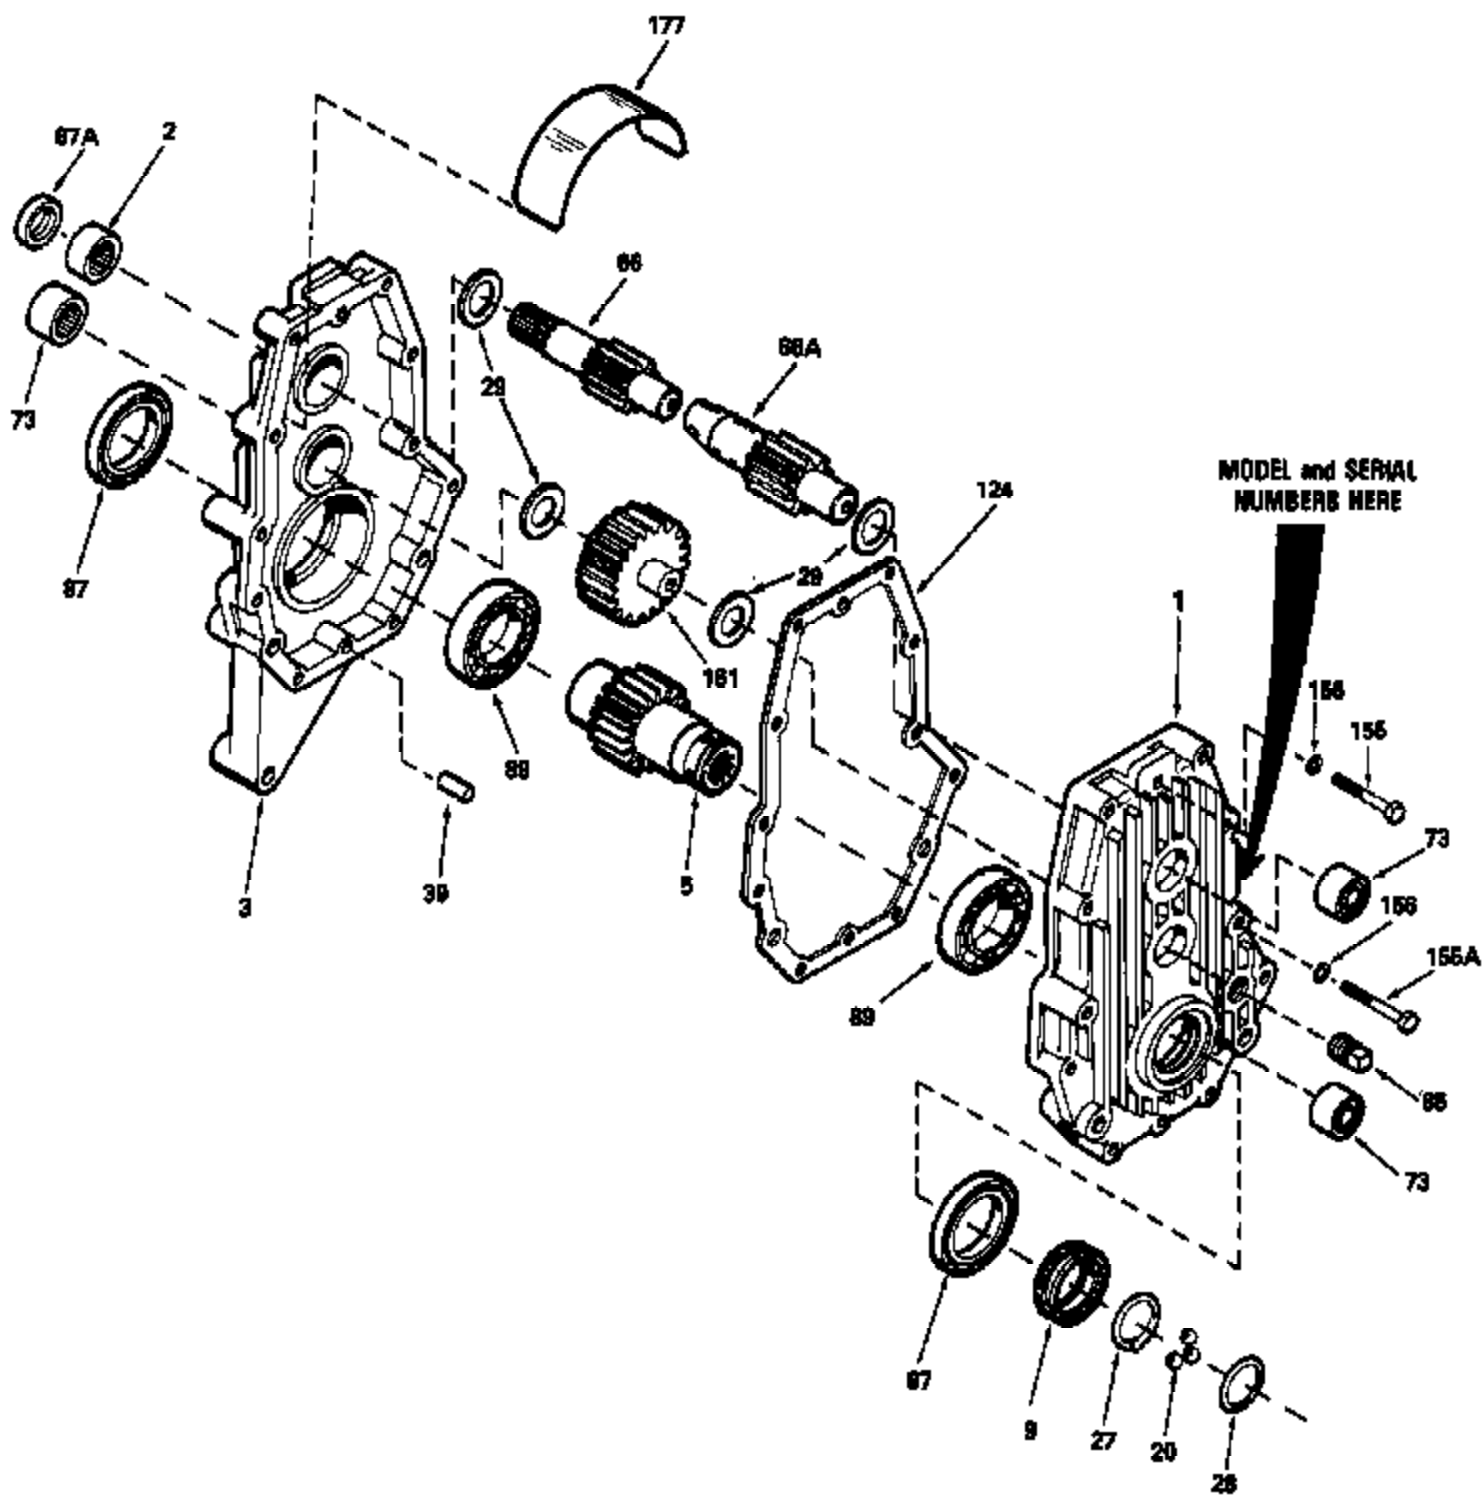

ILLUSTRATION SHOWS TYPICAL PARTS ONLY. ORDER BY PART NUMBER. PARTS NOT LISTED ARE SUPPLIED BY OEM.

Ref #	Part Number	Qty	Description
1	772088		Cover Ass'y (Incl. 73)
2	780074		Cartridge Bearing
3	770074		Case Ass'y (Incl. 2 & 73)
5	776216		Output Shaft (4-11/32" long)
9	786100		Collar
20	792105		Steel Ball, 3/8" dia.
27	792107		Retaining Ring
28	792106		Retaining Ring
29	780128		Thrust Washer
39	786026		Dowel Pin
66	776215A		Input Pinion (4.281" long)
73	780049		Cartridge Bearing (capped)
85	792019	2800-2800-001	Magnetic Drain Plug
87A	788031	Peerless	Oil Seal
87	788060		Oil Seal
89	780125		Ball Bearing
124	788059A		Gasket
155	650692		Screw, 5/16-18 x 1-3/4"
155A	792104		Screw, 5/16-18 x 2"
156	792029		Lockwasher, 5/16"
161	778164		Idler Gear (23 teeth)
177	786099		Baffle