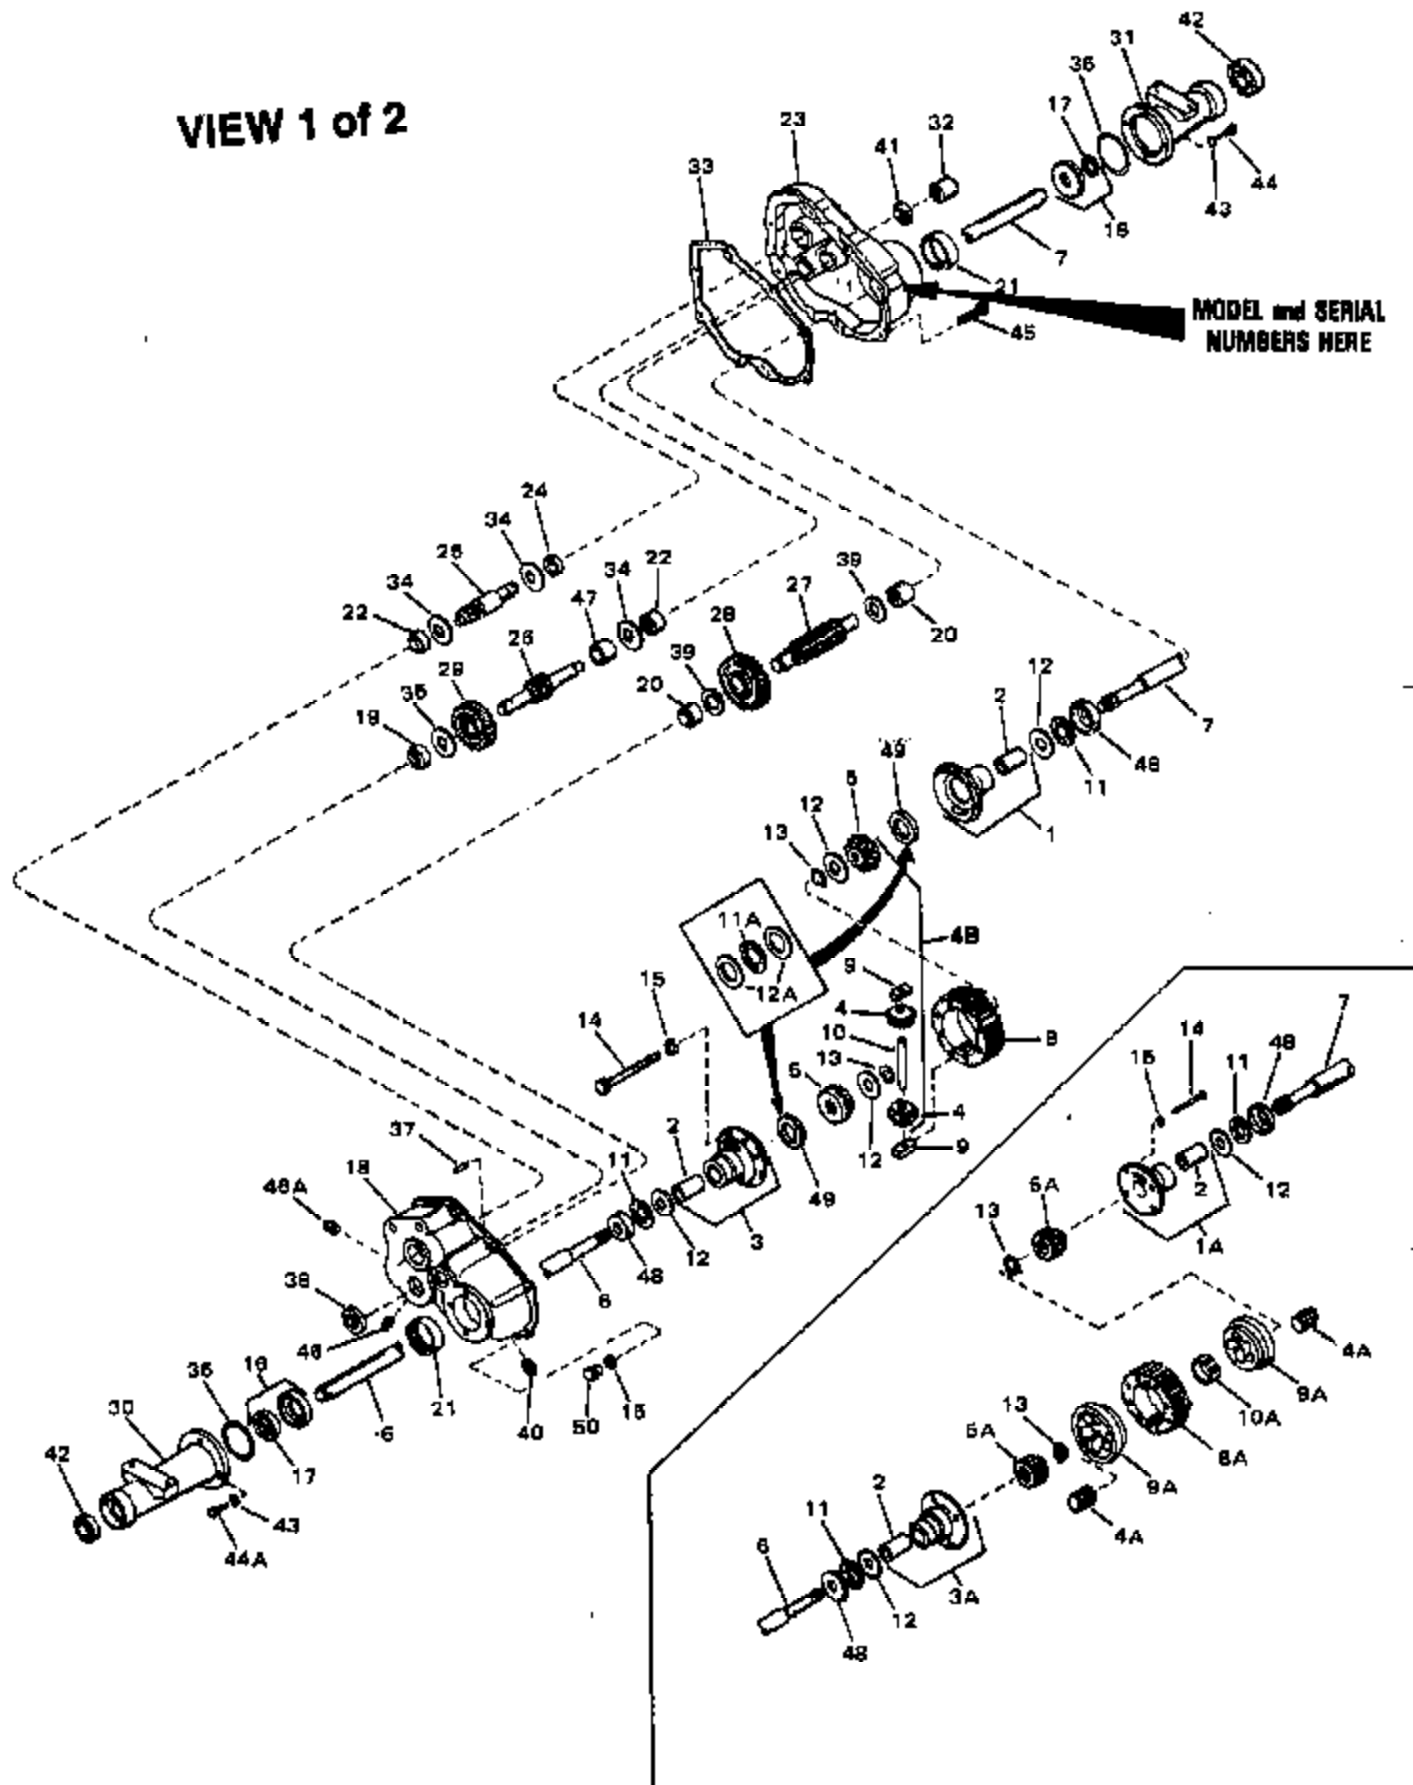

ILLUSTRATION SHOWS TYPICAL PARTS ONLY. ORDER BY PART NUMBER. PARTS NOT LISTED ARE SUPPLIED BY OEM.

VIEW 1 of 2

Ref #	Part Number	Qty	Description
1	772059		Cover Assembly (Incl. 107, 112, 114 & 117)
3	770045		Case Assembly (Incl. 107, 108, 112 & 117)
5	776065		Output Pinion
6	778036		Output Gear
13A	778079		Side Gear
14A	778078		Pinion Gear
15A	778080		Ring Gear
25	792007		Screw, 1/4-20 x 3/4"
26	792018		Snap Ring
29	780042		Thrust Washer
31A	780075		Thrust Race
31	780052		Thrust Washer
34	786039	2400-2402A	Spacer Page 2 of 4
39	786026	Peerless #1	Dowel Pin
47A	774143		Axle (13-25/32" long)
48A	774143		Axle (13-25/32" long)
66	776063		Input Shaft & Pinion
67	776064		Brake Shaft & Gear
69	780007		Thrust Washer
85A	792010		Pipe Plug, 3/8" sq hd.
85	792010		Pipe Plug, 3/8" sq hd.
85B	792019		Magnetic Drain Plug
87	788008		Oil Seal
88	788005		Oil Seal
89	780050		Ball Bearing
96	780039		Thrust Bearing
101A	774142		Differential Carrier (Incl. 139)
102A	774141		Differential Carrier (Incl. 139)
103	792056		Screw, 1/4-20 x 3-1/4"
104	792006		Lockwasher, 1/4"
107	780049		Needle Bearing (capped)
108	780074		Needle Bearing
112	780047		Needle Bearing (capped)
114	780046		Needle Bearing
117	780048		Needle Bearing
124	788023		Case & Cover Gasket
132	778037		Idler Gear
136	782019		Axle Housing (7.682" long)
138	782019		Axle Housing (7.682" long)
139	780041		Bushing
151	786053		Cylindrical Spring (NOTE: This spring is obsolete. It is not required as a replacement part.)
152	786052		Body Core
154	788021		Oil Seal & Retainer (Incl. 87)
155A	792037		Screw, 5/16-18 x 1"
155	792037		Screw, 5/16-18 x 1"
157	786038		Coupling
163	788024		Square Cut Seal
180	730229A		Gear Oil SAE 80W90