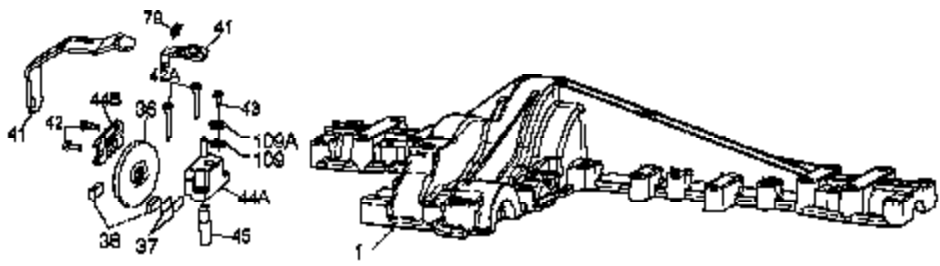

2000-2000-002A Page 2 of 5  
Peerless #1

| Ref # | Part Number | Qty | Description            |
|-------|-------------|-----|------------------------|
| 209A  | 798051      | 1   | Shifter Lever Assembly |
| 211   | 798048      | 1   | Shock                  |
| 212   | 798049      | 1   | Shock Bracket          |
| 213   | 792197      | 2   | E-clip                 |

2000-2000-002A Page 3 of 5  
Peerless #1

| Ref # | Part Number | Qty | Description                             |
|-------|-------------|-----|---|
| 1A    | 772152      | 1   | Cover RH (Mach)                         |
| 3A    | 770136      | 1   | Case RH (Cast)                          |
| 36    | 790075      | 1   | Brake Disk                              |
| 37    | 790007      | 1   | Brake Pad Plate                         |
| 38    | 799021      | 2   | Brake Pad                               |
| 41    | 790097      | 1   | Brake Lever                             |
| 42    | 792177      | 2   | Screw 1/4-20 x 1.375                    |
| 43    | 792075      | 1   | Lock Nut 5/16-24                        |
| 103   | 792193      | 3   | Screw, 1/4-28 x .490                    |
| 200A  | 794785      | 1   | Differential RH (Gear Reduction Drive ) |
| 209   | 798047      | 1   | Control Lever                           |
| 210A  | 794786      | 1   | Hydro Module RH (Foot Control)          |