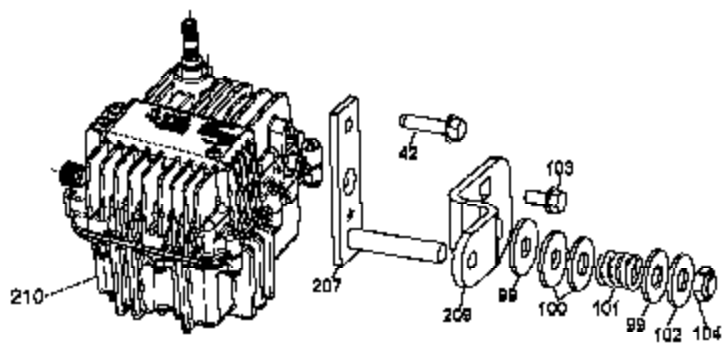

2000-2000-002A Page 2 of 5  
Peerless #1

| Ref # | Part Number | Qty | Description            |
|-------|-------------|-----|------------------------|
| 209A  | 798051      | 1   | Shifter Lever Assembly |
| 211   | 798048      | 1   | Shock                  |
| 212   | 798049      | 1   | Shock Bracket          |
| 213   | 792197      | 2   | E-clip                 |

2000-2000-002A Page 3 of 5  
Peerless #1

| Ref # | Part Number | Qty | Description                             |
|-------|-------------|-----|---|
| 1A    | 772152      | 1   | Cover RH (Mach)                         |
| 3A    | 770136      | 1   | Case RH (Cast)                          |
| 36    | 790075      | 1   | Brake Disk                              |
| 37    | 790007      | 1   | Brake Pad Plate                         |
| 38    | 799021      | 2   | Brake Pad                               |
| 41    | 790097      | 1   | Brake Lever                             |
| 42    | 792177      | 2   | Screw 1/4-20 x 1.375                    |
| 43    | 792075      | 1   | Lock Nut 5/16-24                        |
| 103   | 792193      | 3   | Screw, 1/4-28 x .490                    |
| 200A  | 794785      | 1   | Differential RH (Gear Reduction Drive ) |
| 209   | 798047      | 1   | Control Lever                           |
| 210A  | 794786      | 1   | Hydro Module RH (Foot Control)          |