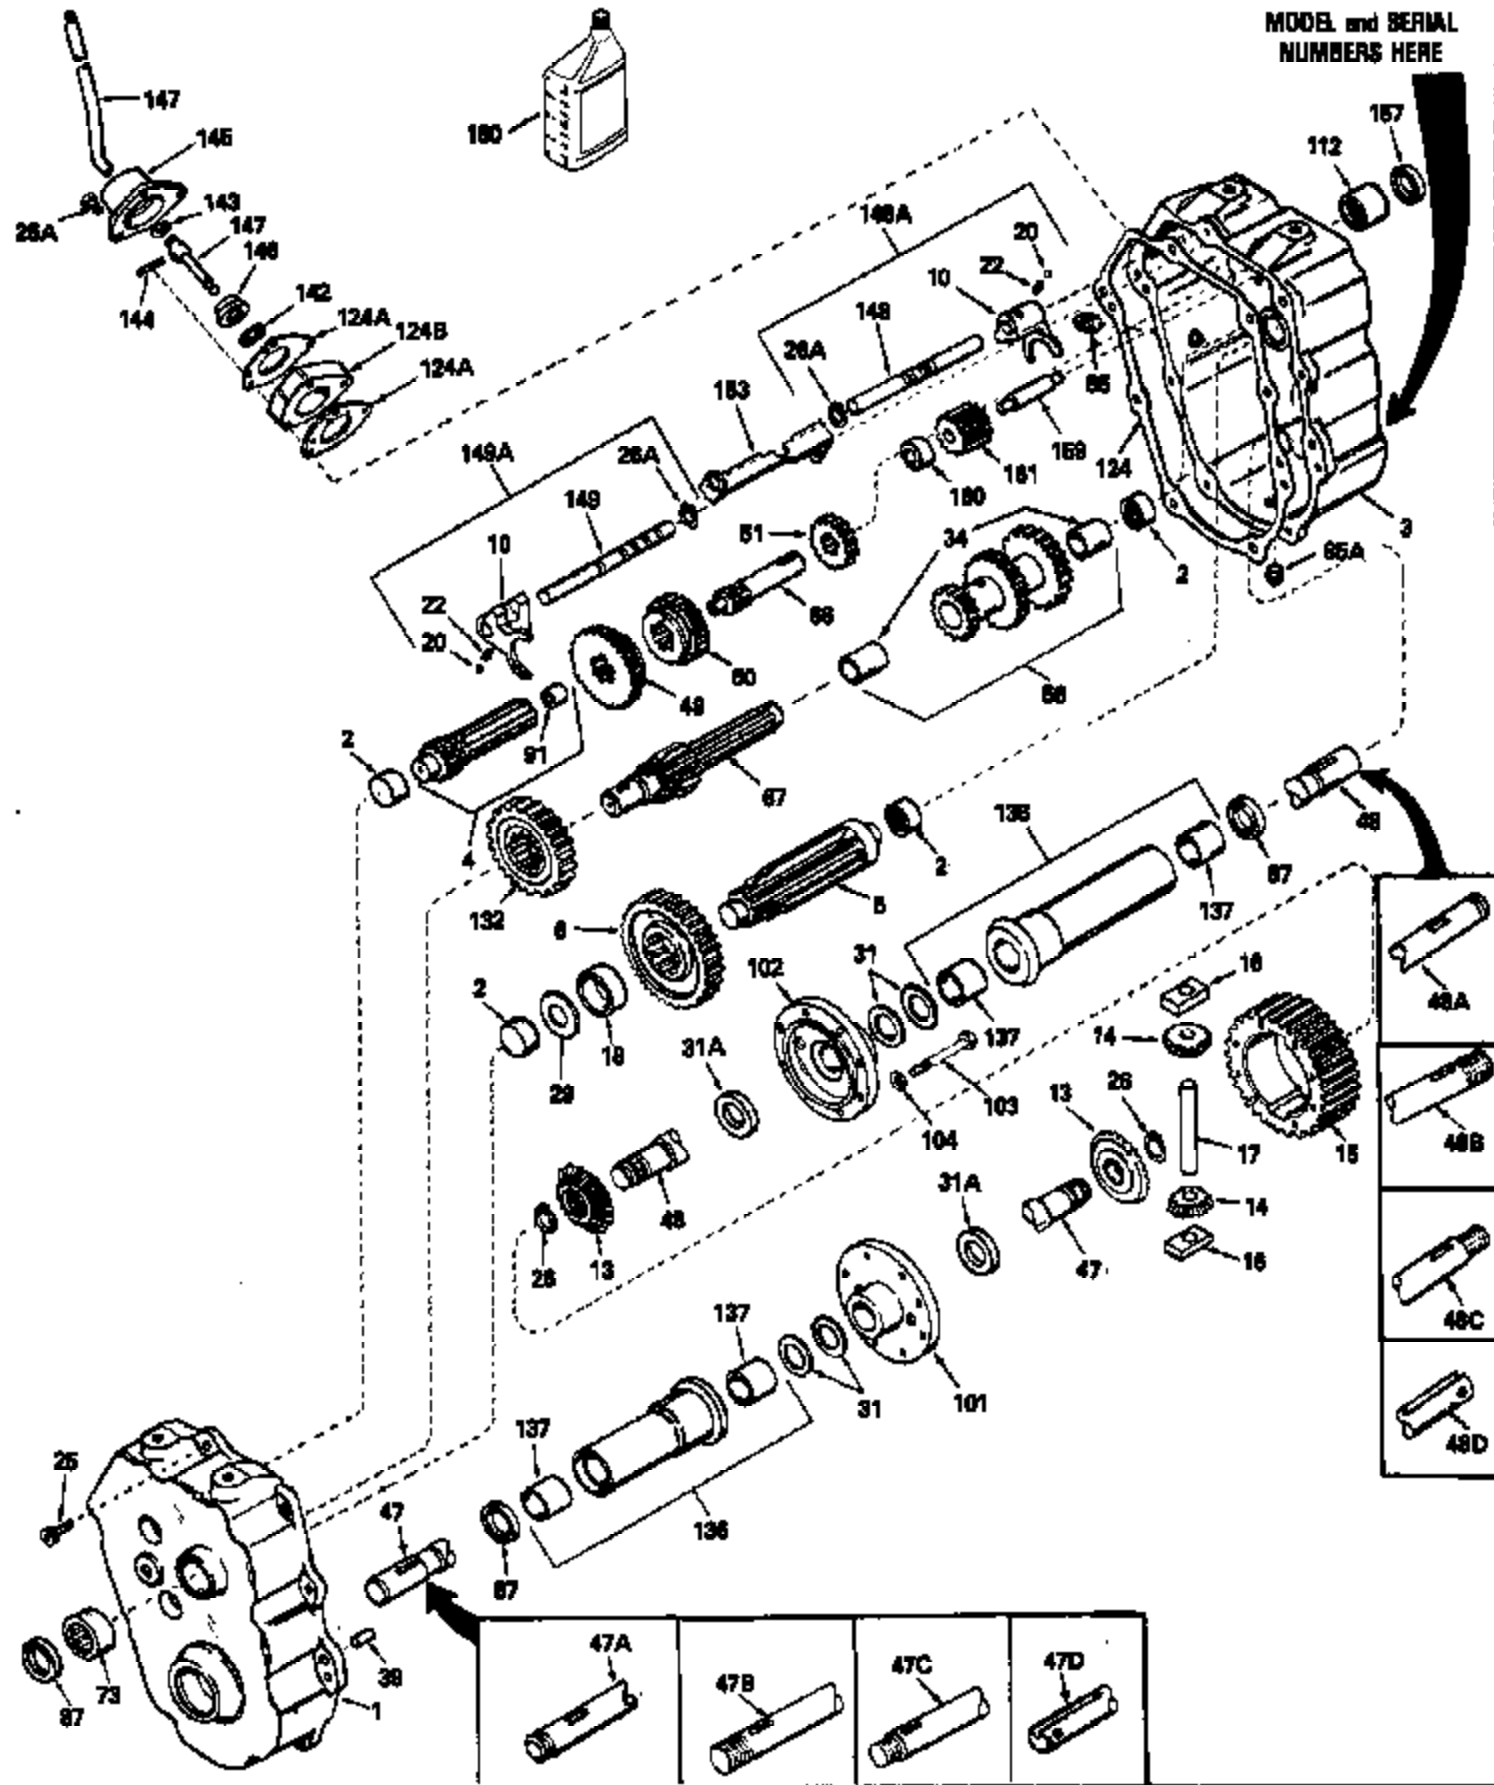

ILLUSTRATION SHOWS TYPICAL PARTS ONLY. ORDER BY PART NUMBER. PARTS NOT LISTED ARE SUPPLIED BY OEM.

MODEL and SERIAL
NUMBERS HERE

Ref #	Part Number	Qty	Description
1	772072		Transaxle Cover (Incl. 2 & 73)
2	780013		Needle Bearing
3	770033		Transaxle Case (Incl. 2 & 112)
4	776014		Shifter Shaft & Bearing (Incl. 91)
5	778041		Output Pinion
6	778036		Output Gear
10	784004		Shift Rod & Fork
13	778039		Bevel Gear
14	778014		Bevel Pinion (14 teeth)
15	778033A		Ring Gear
16	786027		Drive Block
17	786019		Drive Pin
18	786017	1400-1405 Peerless	Output Shaft Spacer
20	792004		Steel Ball
22	792003		Spring
25A	792007		Screw, 1/4-20 x 3/4"
25	792007		Screw, 1/4-20 x 3/4"
26	792018		Snap Ring
26A	792017		Snap Ring
29	780001		Washer
31A	780107		Washer
31	780042		Thrust Washer
34	780053		Bushing
39	786026		Dowel Pin
47B	774348		Axle (18-21/32" long)
48B	774349		Axle (17-11/32" long)
49	778020		Shifting Gear (1st & Rev.)
50	778019A		Shifting Gear (2nd & High)
51	778024A		Input Shaft Spur Gear
56	778035A		Gear Cluster (Incl. 34)
66	776015A		Input Shaft
67	776123		Brake Shaft & Gear
73	780055		Needle Bearing
85	792010		Pipe Plug, 3/8" sq. hd.
85A	792019		Magneto Drain Plug
87	788008		Oil Seal
91	780018		Bearing
101	774028A		Differential Carrier (8 threaded hole s)
102	774029A		Differential Carrier
103	792020		Screw, 1/4-20 x 2-1/4"
104	792006		Lockwasher, 1/4"
112	780011		Needle Bearing
124	788026		Case-to-Cover Gasket
124A	788003A		Shift Lever Housing Gasket
132	778037		Idler Gear (30 teeth)
136	782042A		Axle Housing & Bushing (Incl. 137)
137	780054		Bushing
138	782042A		Axle Housing & Bushing (Incl. 137)
142	792016		Snap Ring
143	792001		"O" Ring
144	792049		Drive Pin
145	784088		Shift Lever Housing
146	784094		Shift Lever Keeper
147	784281		Shift Lever
148A	784054		Shift Rod Assy. (Incl. 10,20,22,26A & 148)
148	784055		Shifter Rod