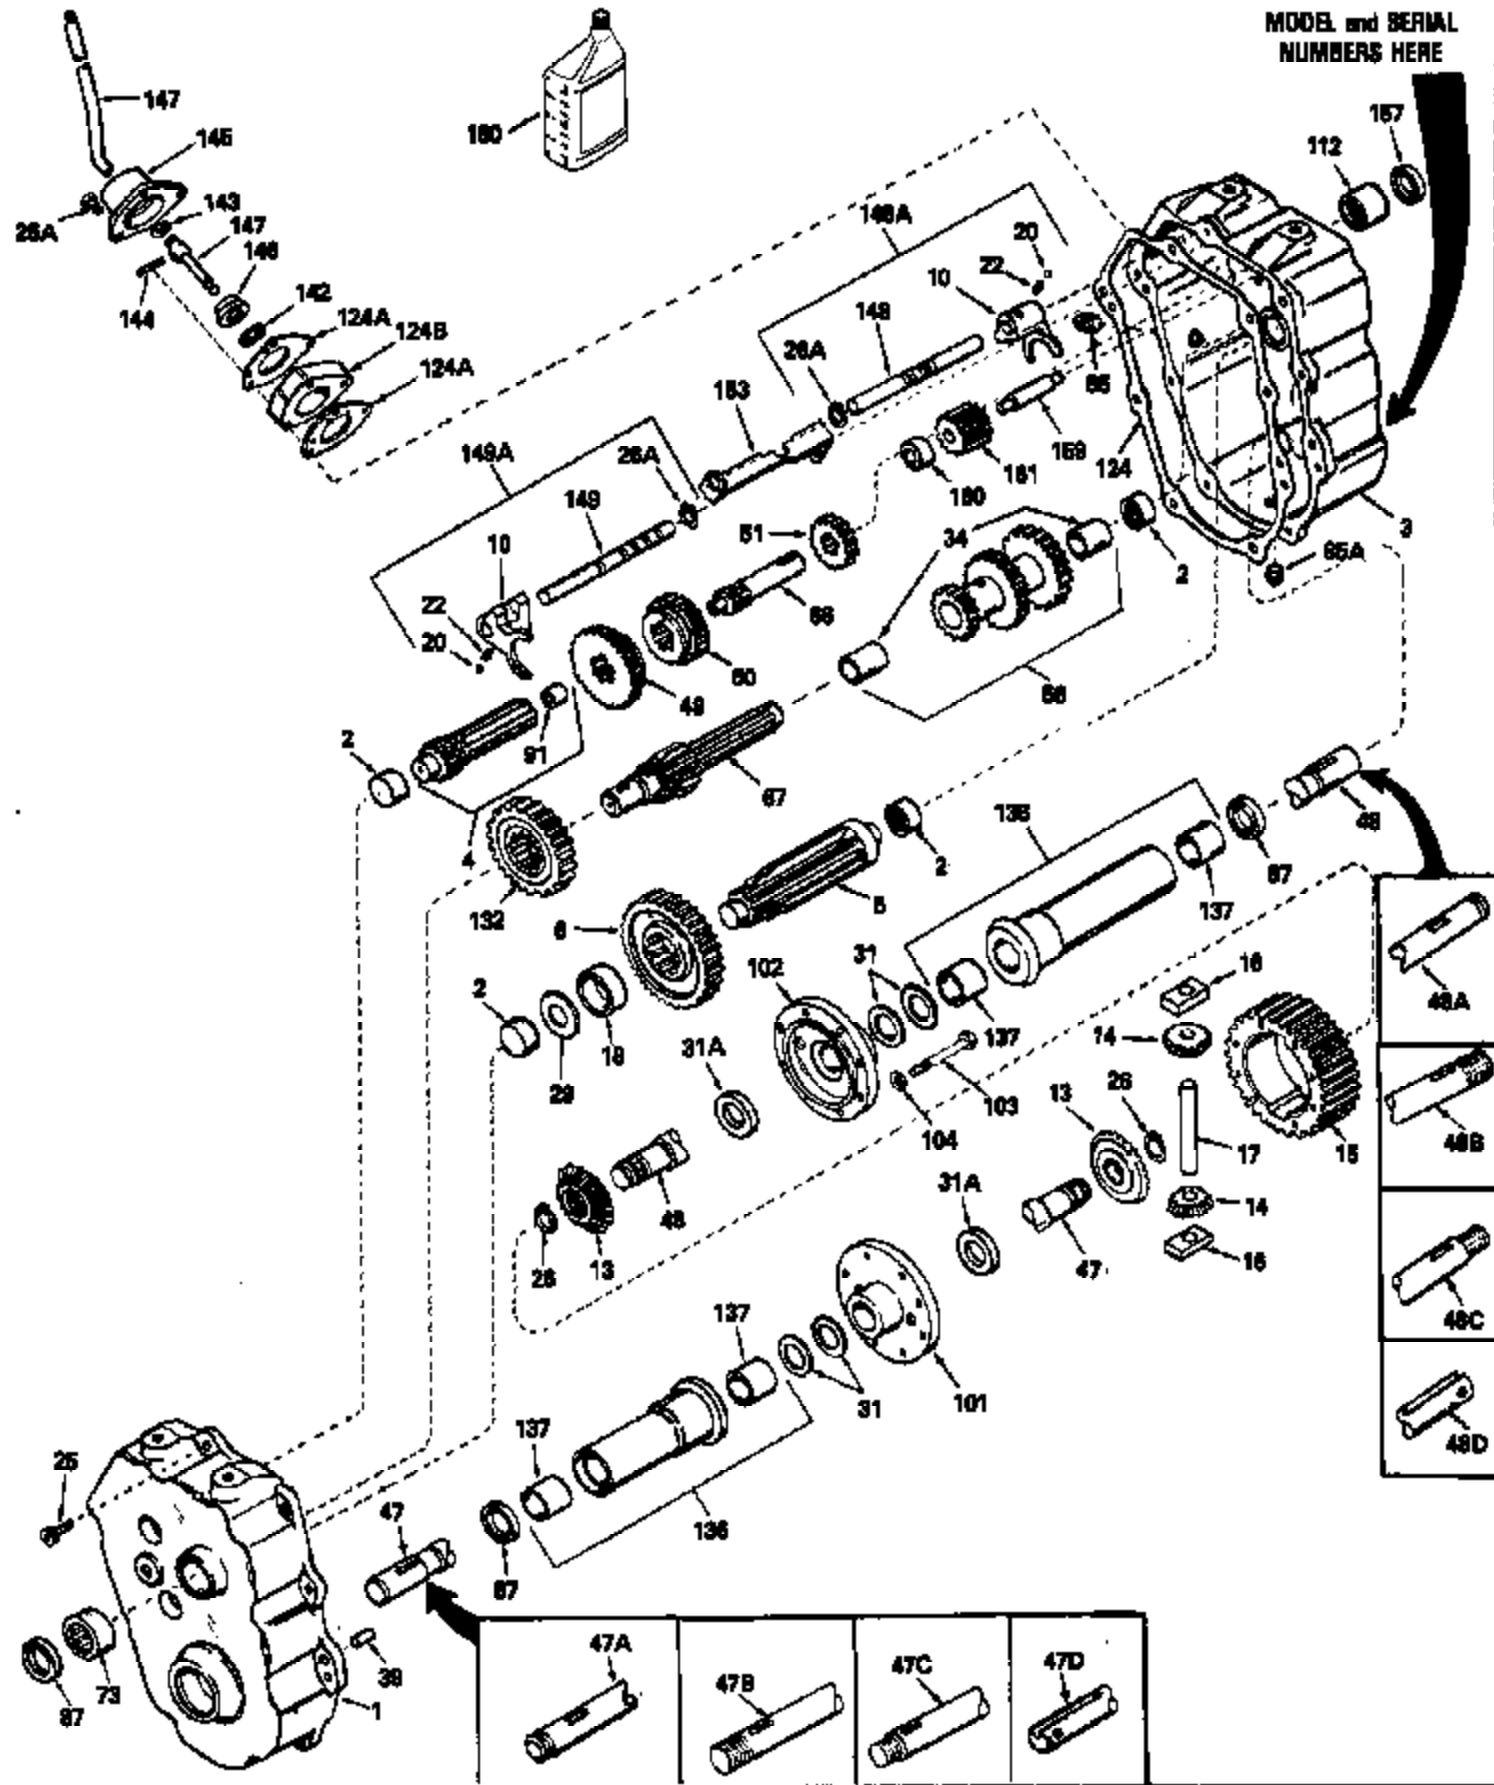

ILLUSTRATION SHOWS TYPICAL PARTS ONLY. ORDER BY PART NUMBER. PARTS NOT LISTED ARE SUPPLIED BY OEM.

MODEL and SERIAL
NUMBERS HERE

Ref #	Part Number	Qty	Description
1	772072		Transaxle Cover (Incl. 2 & 73)
2	780013		Needle Bearing
3	770031		Transaxle Case (Incl. 2 & 112)
4	776014		Shifter Shaft & Bearing (Incl. 91)
5	778041		Output Pinion
6	778036		Output Gear
10	784004		Shift Rod & Fork
13	778039		Bevel Gear
14	778014		Bevel Pinion (14 teeth)
15	778033A		Ring Gear
16	786027		Drive Block
17	786019		Drive Pin
18	786017	1400-1401 Peerless	Output Shaft Spacer
20	792004		Steel Ball
22	792003		Spring
25A	792007		Screw, 1/4-20 x 3/4"
25	792007		Screw, 1/4-20 x 3/4"
26	792018		Snap Ring
26A	792017		Snap Ring
29	780001		Washer
31A	780107		Washer
31	780042		Thrust Washer
34	780053		Bushing
39	786026		Dowel Pin
47A	774224B		Axle (18-5/8" long)
48A	774224B		Axle (18-5/8" long)
49	778020		Shifting Gear (1st & Rev.)
50	778019A		Shifting Gear (2nd & High)
51	778024A		Input Shaft Spur Gear
56	778035A		Gear Cluster (Incl. 34)
66	776067		Input Shaft
67	776123		Brake Shaft & Gear
73	780055		Needle Bearing
85	792010		Pipe Plug, 3/8" sq. hd.
85A	792010		Pipe Plug, 3/8" sq. hd.
87	788008		Oil Seal
91	780018		Bearing
101	774028A		Differential Carrier (8 threaded hole s)
102	774029A		Differential Carrier
103	792020		Screw, 1/4-20 x 2-1/4"
104	792006		Lockwasher, 1/4"
112	780011		Needle Bearing
124	788026		Case-to-Cover Gasket
124A	788003A		Shift Lever Housing Gasket
132	778037		Idler Gear (30 teeth)
136	782042A		Axle Housing & Bushing (Incl. 137)
137	780054		Bushing
138	782042A		Axle Housing & Bushing (Incl. 137)
142	792016		Snap Ring
143	792001		"O" Ring
144	792049		Drive Pin
145	784088		Shift Lever Housing
146	784094		Shift Lever Keeper
147	784259		Shift Lever
148A	784054		Shift Rod Assy. (Incl. 10,20,22,26A & 148)
148	784055		Shifter Rod