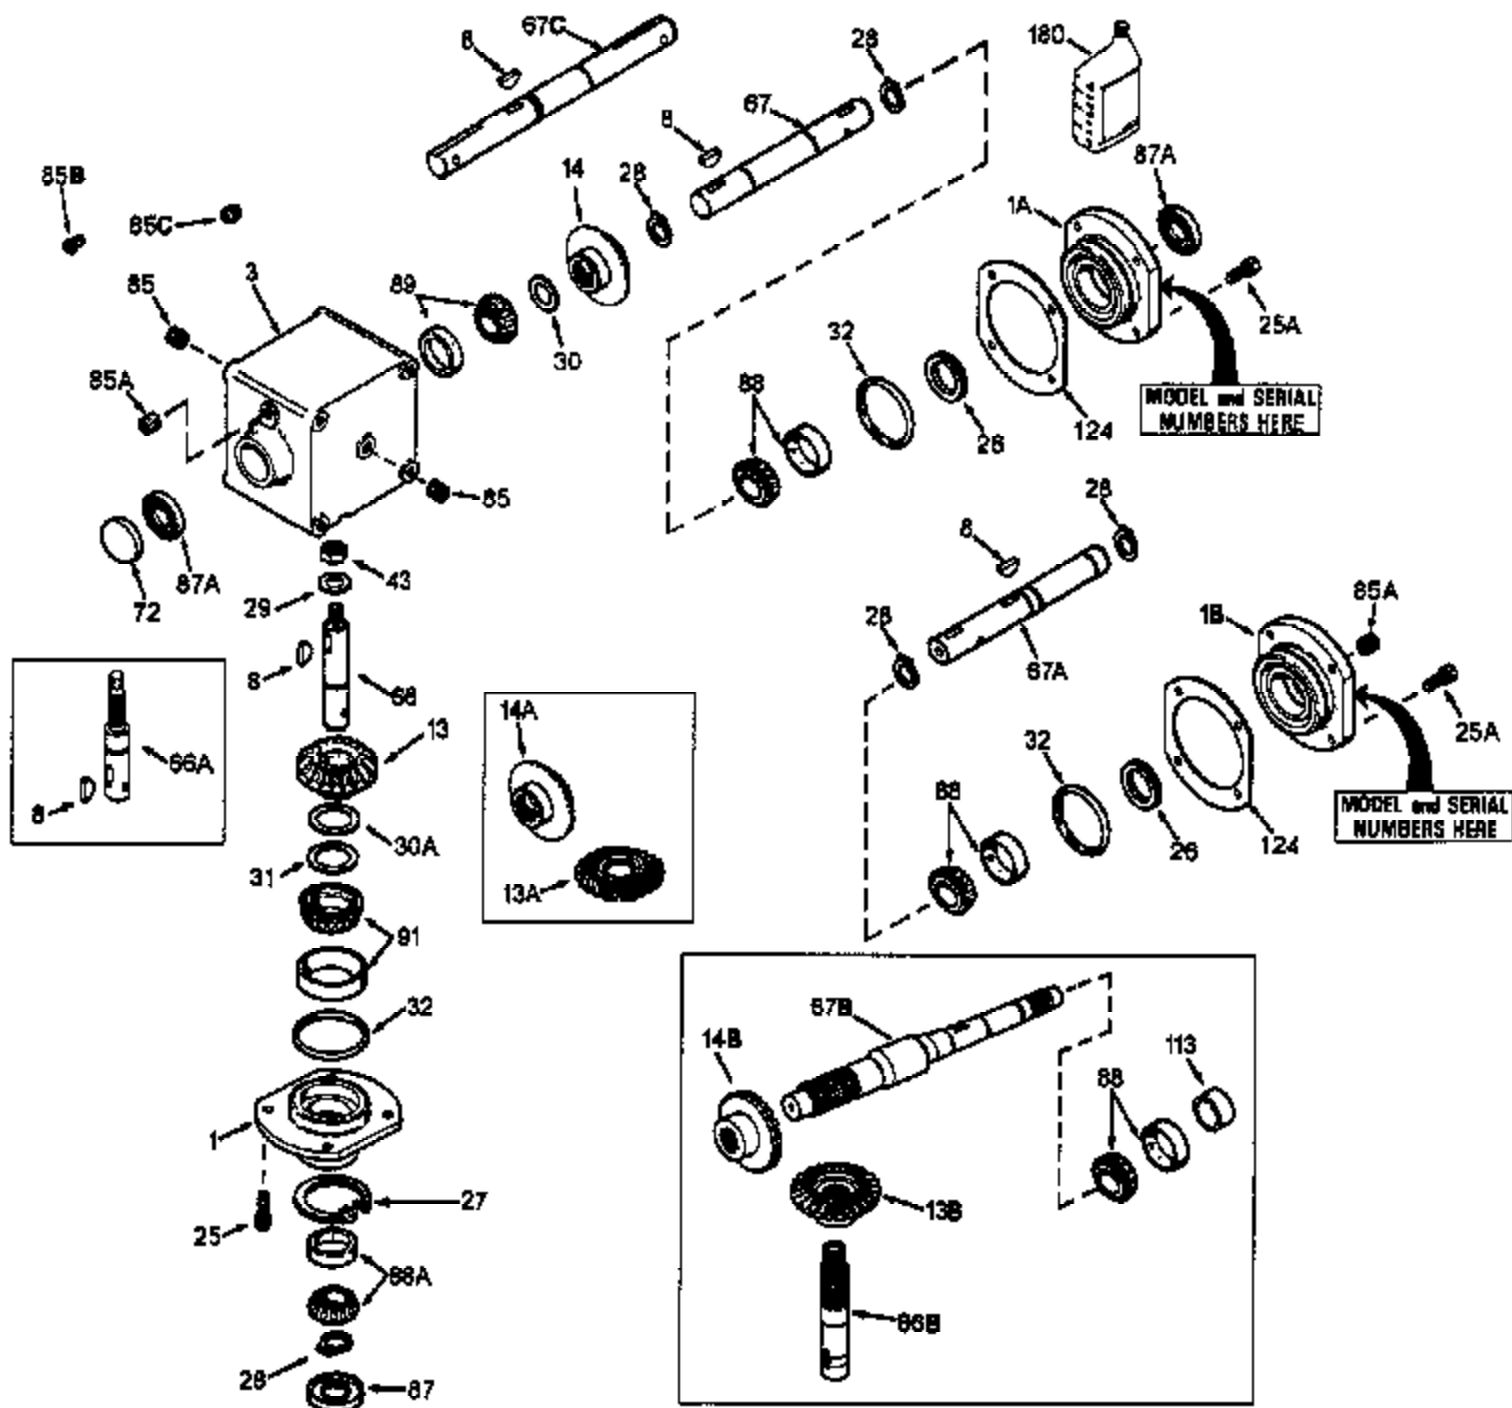

ILLUSTRATION SHOWS TYPICAL PARTS ONLY. ORDER BY PART NUMBER. PARTS NOT LISTED ARE SUPPLIED BY OEM.

Ref #	Part Number	Qty	Description
1A	786105	1	Retainer Cap
1	786104A	1	Retainer Cap
3	770089	1	Right Angle Drive Housing
13B	778317	1	Spiral Bevel Pinion (23 teeth)
14A	778318	1	Spiral Bevel Gear (26 teeth)
25	792037	8	Screw, 5/16-18 x 1"
26	780137	1	Load Ring
28	792113	1	Retaining Ring
29	792115	1	Washer
30	780131	1	Shim (1-1/2" OD x 1-1/64" ID x .002 t hick)
31	780138	1	Shim (2" OD x 1.531" ID x .002 thick)
32	788063	2	"O" Ring
43	792110A	1	Locknut, 3/4-16
66A	776342	1	Input Shaft (5.38" long)
67A	776343	1	Output Shaft (11.199" long)
72	792111	1	Plug
85A	792039	1	Plug, 1/8-27
85	792116	2	Pipe Plug, 1/4-18
87	788064	1	Oil Seal, 1"
87A	788084	1	Oil Seal, 1-3/8"
88	780182	1	Bearing & Cup Assembly (Incl. 26)
89	780132	2	Bearing & Cup Assembly (SEE REPAIR MA NUAL)
91	780134	1	Bearing & Cup Assembly (SEE REPAIR MA NUAL)
113	788085	1	Sleeve
124	780136	1	Shim
180	730229A	1	Gear Oil 80W90

1100-1100-039 Page 2 of 2

Peerless