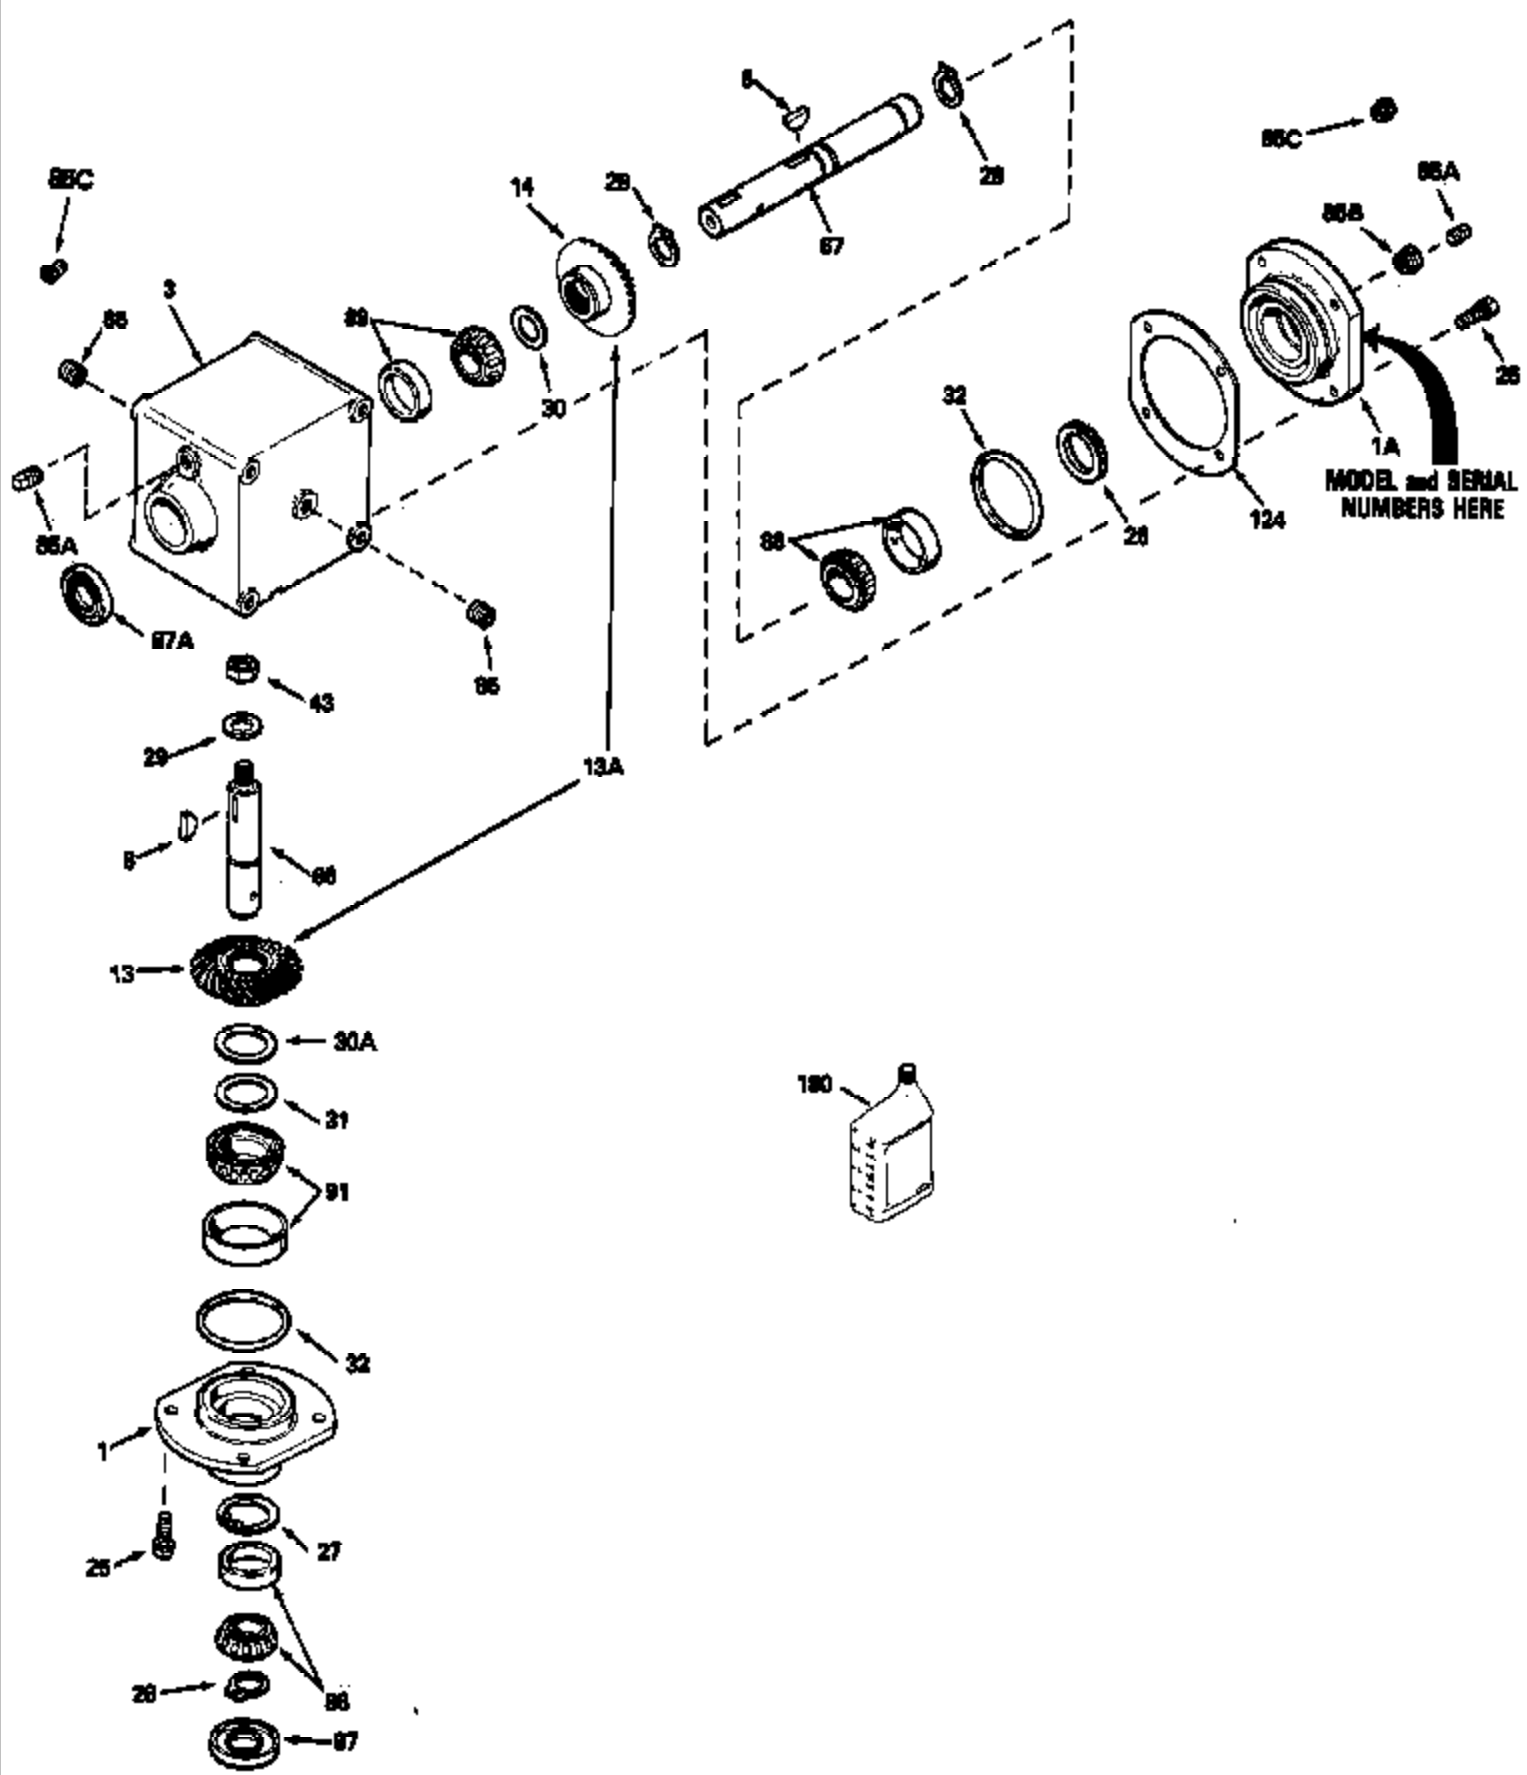

ILLUSTRATION SHOWS TYPICAL PARTS ONLY. ORDER BY PART NUMBER. PARTS NOT LISTED ARE SUPPLIED BY OEM.

MODEL and SERIAL NUMBERS HERE

Ref #	Part Number	Qty	Description
1A	786106		Retainer Cap
1	786135		Retainer Cap
3	770076		Right Angle Drive Housing
8	792114		Woodruff Key No. 807
13	778233		Bevel Gear (14 teeth)
14	778232		Bevel Gear (28 teeth)
25	792037		Screw, 5/16-18 x 1"
26	780137		Load Ring
27	792112		Retaining Ring
28	792113		Retaining Ring
29	792127		Flat Washer
30A	780101		Shim
31	780147	1100-1100-028	Shim Page 2 of 2
32	788063	Peerless	"O" Ring
43	792126		Hex Jam Nut, 1/2-20
66	776287		Input Shaft (8" long)
67	776288		Output Shaft (8-1/16" long)
85C	792118		Relief Valve
85	792116		Pipe Plug, 1/4-18
85A	792039		Pipe Plug, 1/8"
87	788064		Oil Seal
87A	788065		Oil Seal
88	780132		Bearing & Cup Ass'y (SEE REPAIR MANUA L)
89	780132		Bearing & Cup Ass'y (SEE REPAIR MANUA L)
91	780148		Bearing & Cup Ass'y (SEE REPAIR MANUA L)
124	780136		Retainer Cap Shim
180	730229A		Gear Oil 80W90