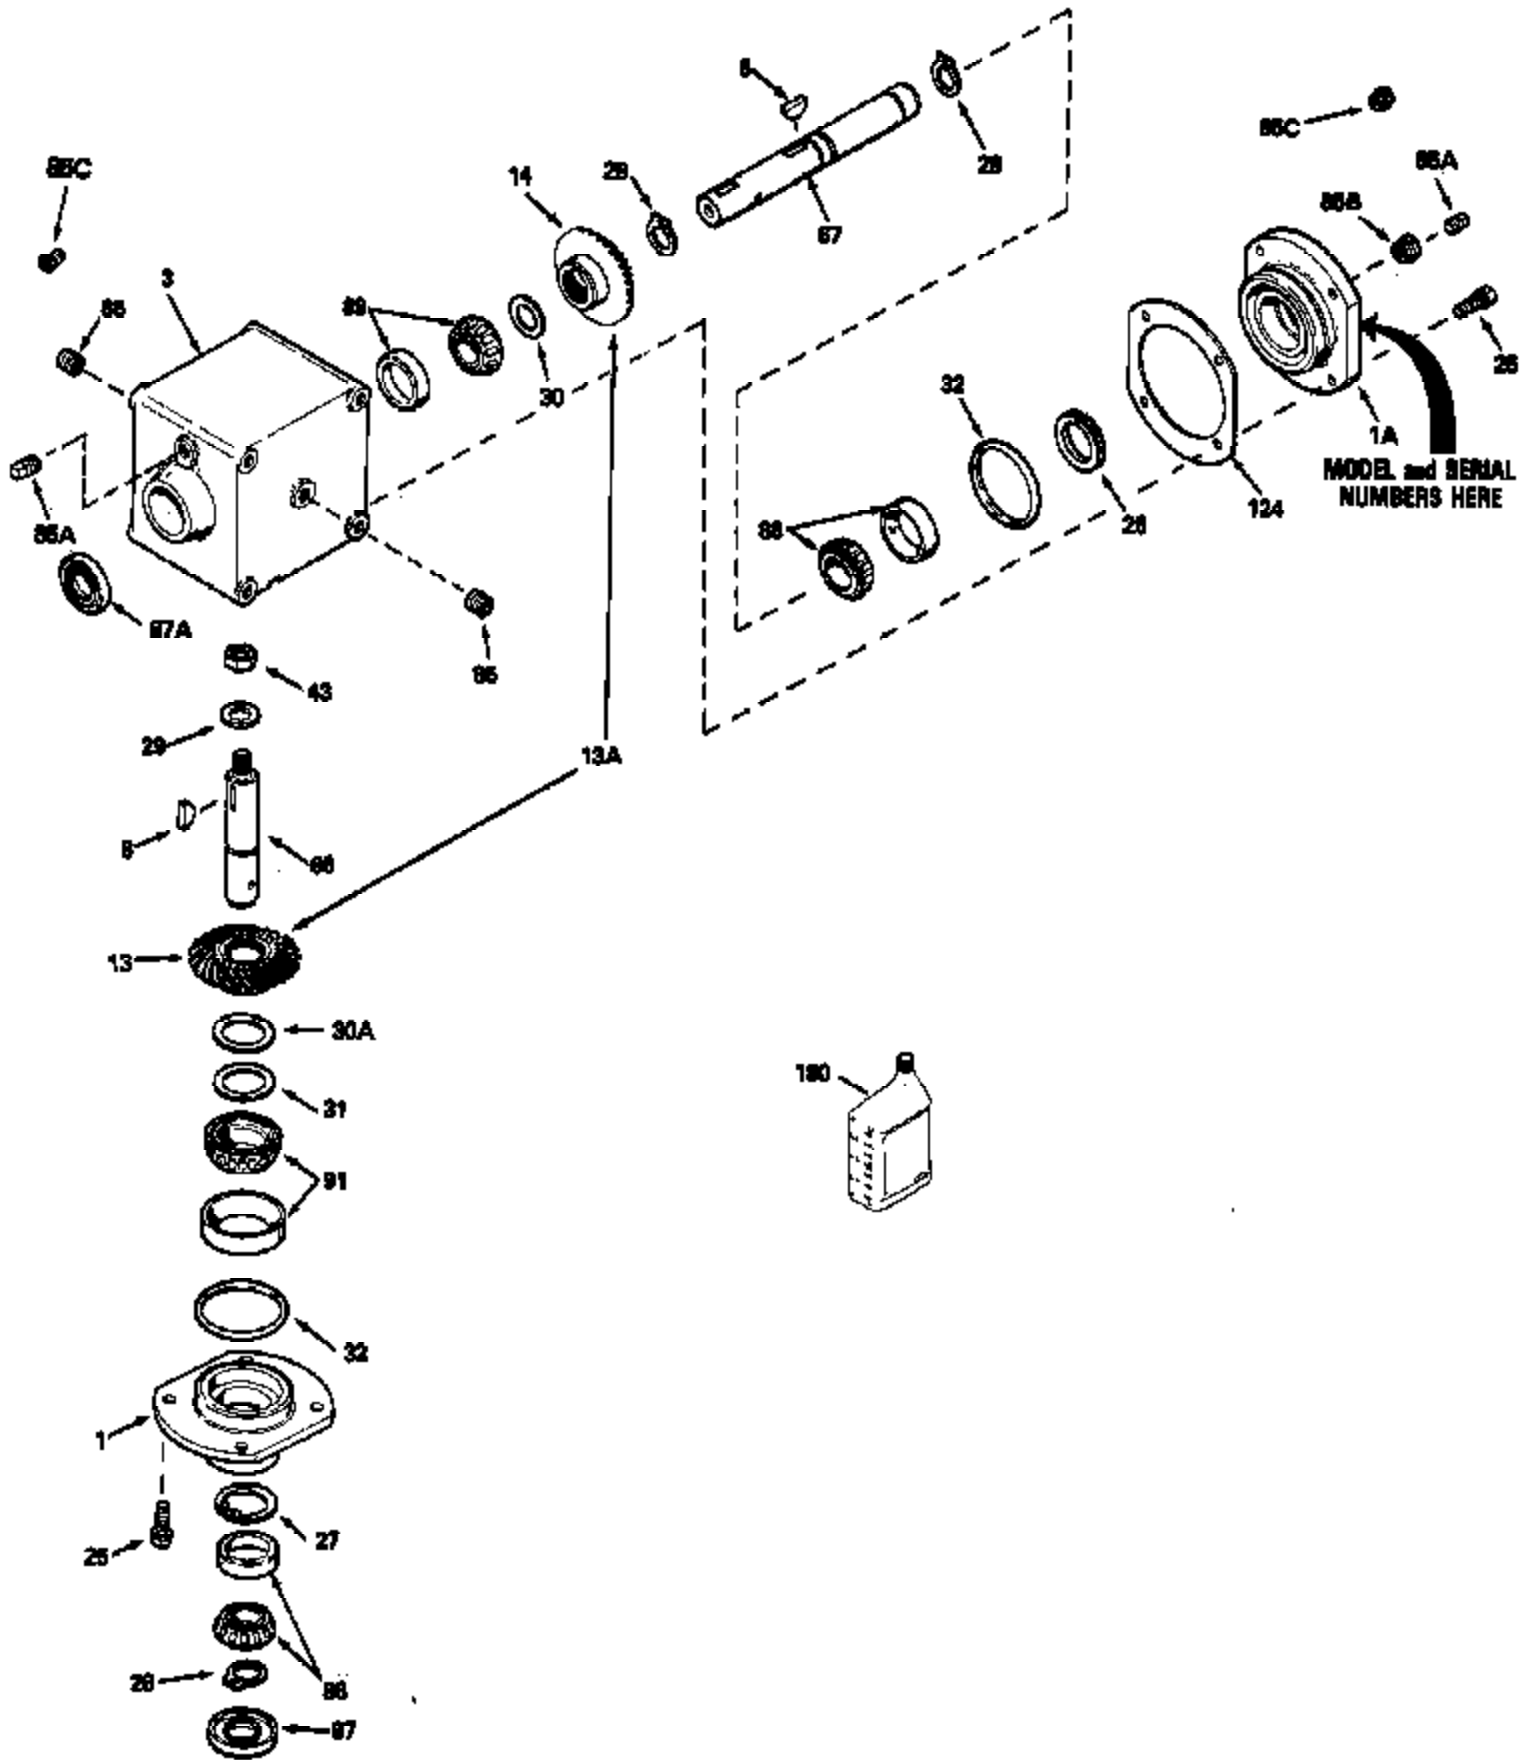

ILLUSTRATION SHOWS TYPICAL PARTS ONLY. ORDER BY PART NUMBER. PARTS NOT LISTED ARE SUPPLIED BY OEM.

Ref #	Part Number	Qty	Description
1	786104A		Retainer Cap
1A	786106		Retainer Cap
3	770076		Right Angle Drive Housing
8	792114		Woodruff Key No. 807
13	778167		Bevel Gear (25 teeth)
14	778171		Bevel Gear (26 teeth)
25	792037		Screw, 5/16-18 x 1"
26	780137		Load Ring
27	792112		Retaining Ring
28	792113		Retaining Ring
29	792115		Flat Washer
30	780131		Shim
31	780138	1100-1100-047	Shim Page 2 of 2
32	788063	Peerless	"O" Ring
43	792110A		Hex Jam Nut, 3/4-16
66	776254		Input Shaft (5.48" long)
67	776223		Output Shaft (7-1/4" long)
85A	792039		Pipe Plug, 1/8"
85	792116		Pipe Plug, 1/4-18
87	788064		Oil Seal
87A	788065		Oil Seal
88	780132		Bearing & Cup Ass'y (SEE REPAIR MANUA L)
89	780132		Bearing & Cup Ass'y (SEE REPAIR MANUA L)
91	780134		Bearing & Cup Ass'y (SEE REPAIR MANUA L)
124	780136		Retainer Cap Shim
180	730229A		Gear Oil 80W90