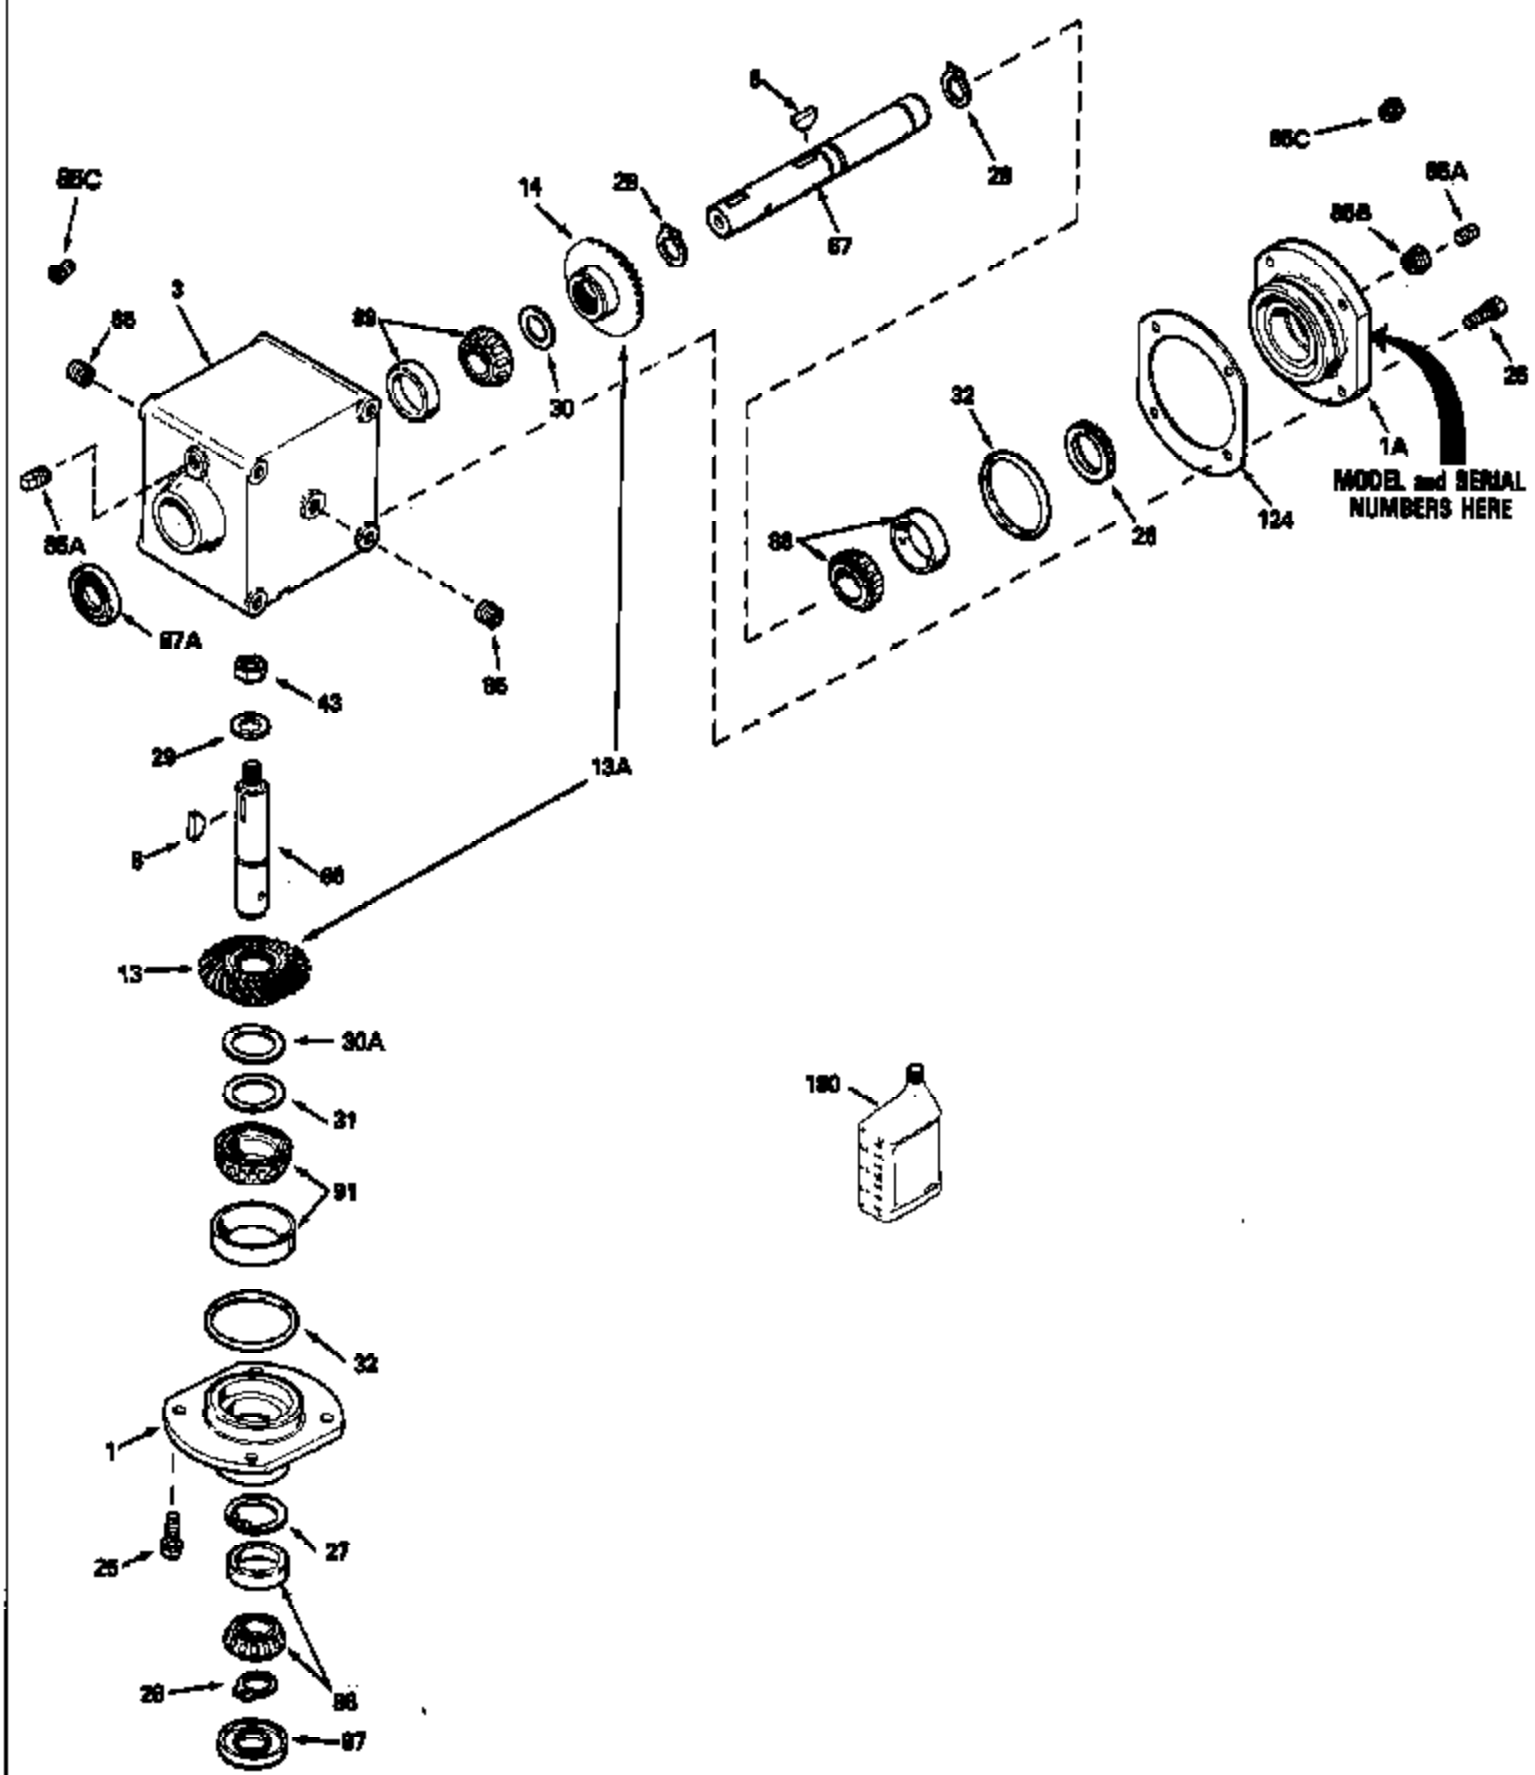

ILLUSTRATION SHOWS TYPICAL PARTS ONLY. ORDER BY PART NUMBER. PARTS NOT LISTED ARE SUPPLIED BY OEM.

MODEL and SERIAL NUMBERS HERE

Ref #	Part Number	Qty	Description
1A	786106		Retainer Cap
1	786104A		Retainer Cap
3	770076		Right Angle Drive Housing
8	792114		Woodruff Key No. 807
13	778224		Bevel Gear (26 teeth)
14	778223		Bevel Gear (25 teeth)
25	792037		Screw, 5/16-18 x 1"
26	780137		Load Ring
27	792112		Retaining Ring
28	792113		Retaining Ring
29	792115		Flat Washer
30	780131		Shim
31	780138	1100-1100-043	Shim Page 2 of 2
32	788063	Peerless	"O" Ring
43	792110A		Hex Jam Nut, 3/4-16
66	776221		Input Shaft (4-7/8" long)
67	776223		Output Shaft (7-1/4" long)
85C	792118		Relief Valve
85A	792039		Pipe Plug, 1/8"
85	792116		Pipe Plug, 1/4-18
87A	788065		Oil Seal
87	788064		Oil Seal
88	780132		Bearing & Cup Ass'y (SEE REPAIR MANUA L)
89	780132		Bearing & Cup Ass'y (SEE REPAIR MANUA L)
91	780134		Bearing & Cup Ass'y (SEE REPAIR MANUA L)
124	780136		Retainer Cap Shim
180	730229A		Gear Oil 80W90