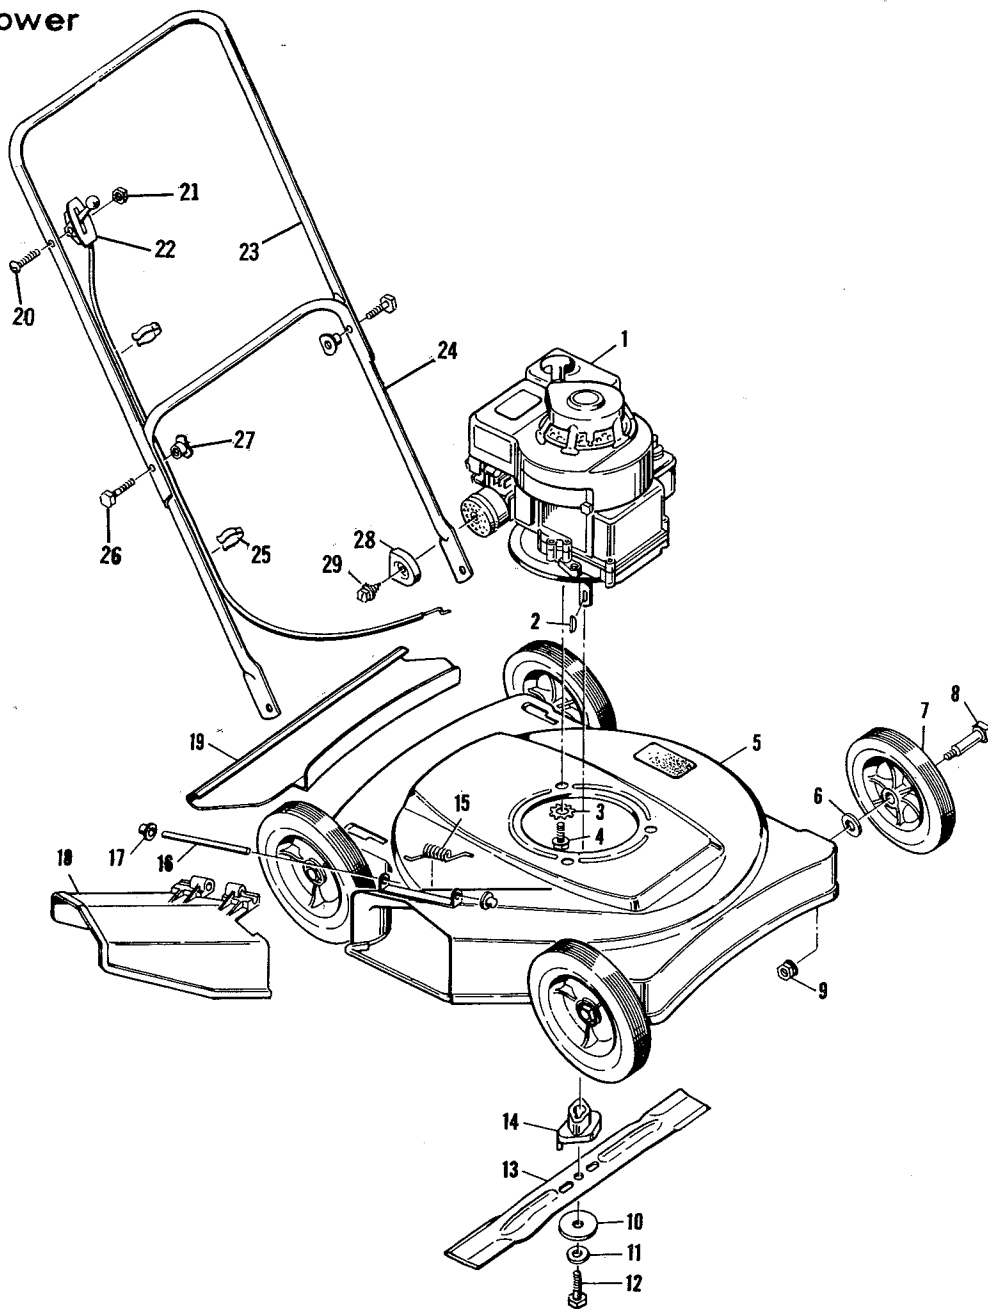

4-2201 22"  
Rotary Mower

Item No.	Model 4-2201 Part No.	Description
1	-----	Engine*
2	20062	Woodruff Key
3	19x8	Shakeproof Washer
4	20103	Engine Bolt
5	22076	Housing Assy.
6	10851 Z	Washer
7	20270	Wheel & Tire
8	20086	Axle Bolt
9	15x68	Flange Locknut
10	20094 Z	Washer
11	17x101	Cup Washer
12	1x68	Blade Adapter Bolt
13	20046	Blade
14	20050	Blade Adapter

Item No.	Model 4-2201 Part No.	Description
15	20052	Torsion Spring
16	20050 Z	Pivot Pin
17	28x42	Push-On-Cap
18	20455	Chute Deflector
19	20452	Rear Guard Panel
20	3x99	Bolt
21	15x66	Keys Nut
22	22058	Control Assy.
23	20437 C	Upper Handle Assy.
24	20438 C	Lower Handle Assy.
25	20089	Cable Clip
26	20412	Bolt
27	20410	T-Nut
28	20459	Exhaust Deflector
29	20460	Exhaust Deflector Screw