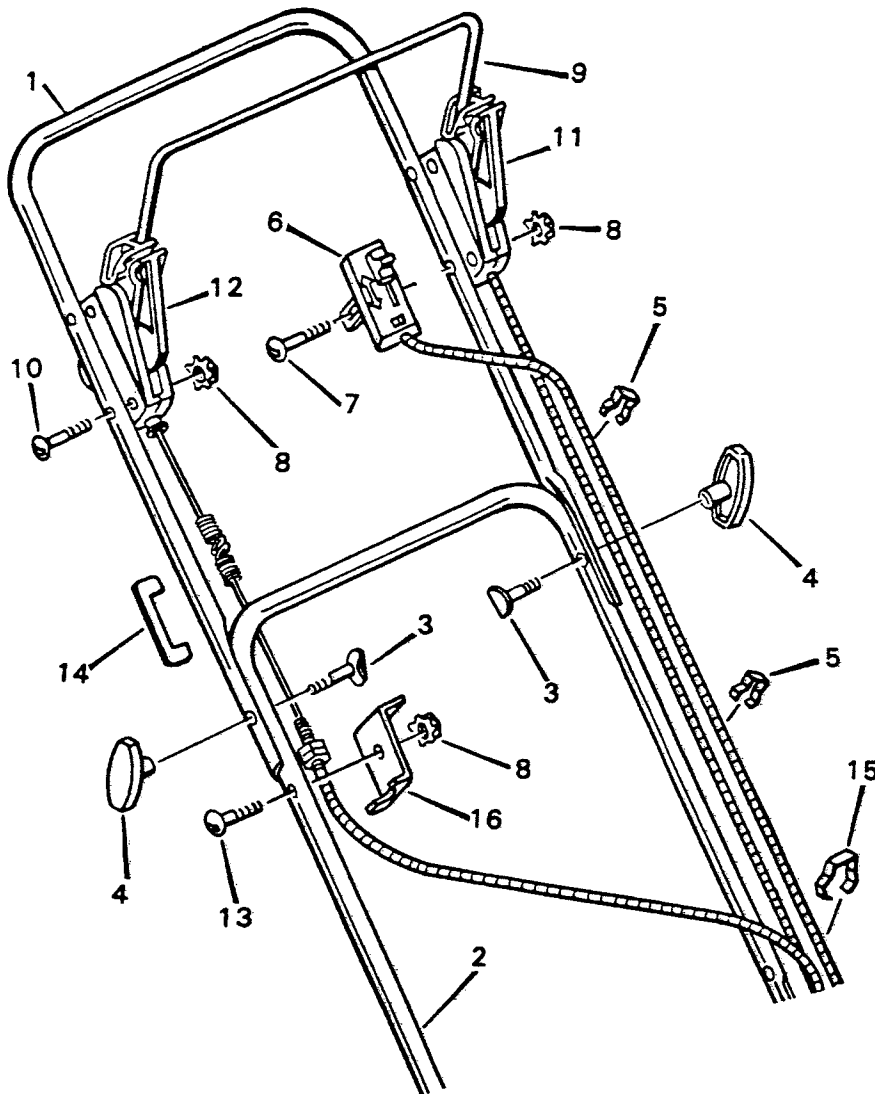

\*For height adjuster refer to page 94.

D-3515

KEY NO	DESCRIPTION	PARTS NO.
1	Upper Handle	42787
2	Lower Handle	42579C
3	Bolt for plastic knob	20129Z
4	Plastic Knob	20266
5	Cable Retainer	42188
6	Throttle Control, Lever	42095
7	Bolt	3X76
8	Keys Nut	15X51Z
9	Engine Stop Lever	42591C
10	Bolt	3X147
11	Electric Start Control	42599
12	Drive Control	42499
13	Bolt	3X136
14	Clutch Adjustment Gauge	42848Z
15	Cable Retainer-Lower	42744
16	Clutch Cable Bracket	42679Z