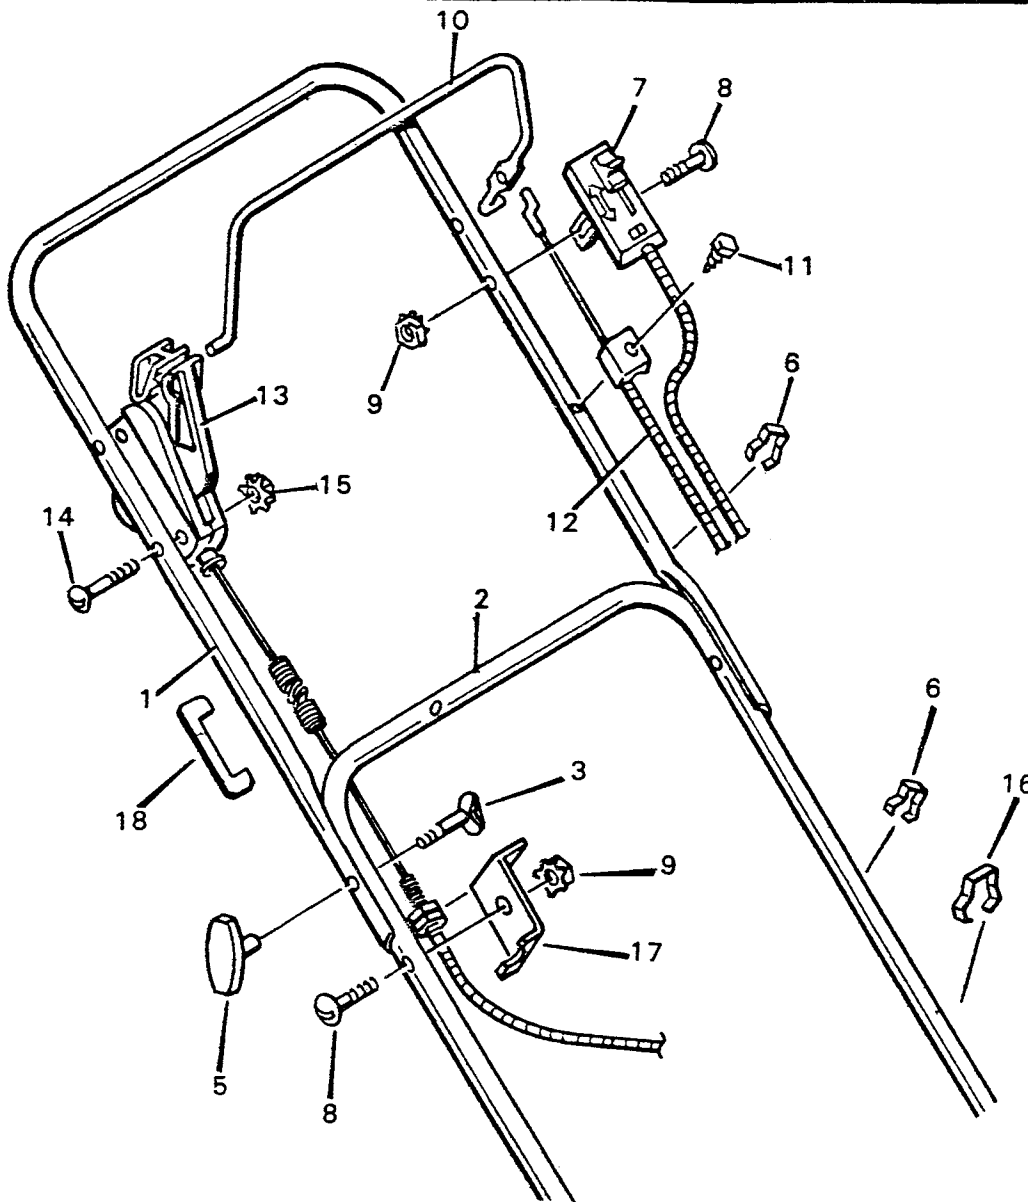

*For height adjuster refer to page 94.

D-3507-1

KEY NO	DESCRIPTION	PARTS NO.
1	Upper Handle	42788
2	Lower Handle	42579C
3	Bolt for plastic knob	20129Z
5	Plastic Knob	20266
6	Cable Retainer	42188
7	Throttle Control, Lever	42095
8	Bolt	3X105
9	Keps Nut	15X66
10	Engine Stop Lever	42561C
11	Screw	26X220
12	Engine Stop Cable	42773
13	Drive Control	42499
14	Bolt	3X147
15	Nut	15X51Z
16	Cable Retainer Lower	42744
17	Clutch Cable Bracket	42679Z
18	Clutch Adjustment Gauge	42848Z