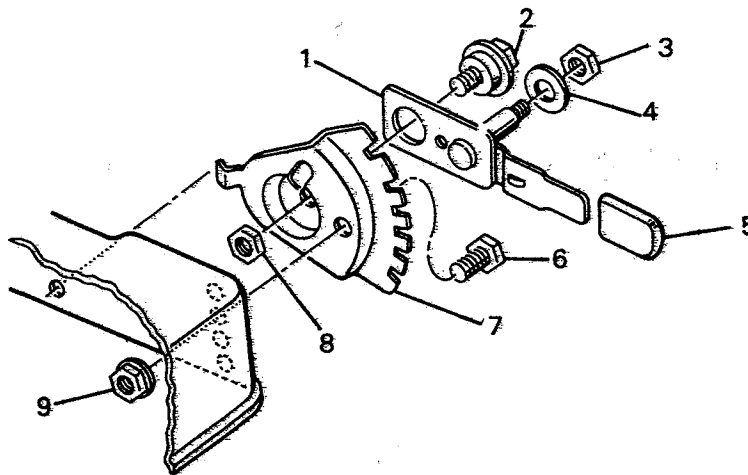

† For height adjuster assembly see page 94.

DELUXE WHEEL ADJUSTER ASSEMBLY

MODEL 4021A48

4024A48

4134A48

D-3409

KEY NO.	PART NO.	DESCRIPTION
1	42757	Adjuster Lever, Rear Bagger
2	9X26	Shoulder Bolt
3	15X84	Hex Nut
4	17X102Z	Washer
5	20065	Grip
6	1X85	Hex Bolt
7	42753Z	Index Plate-LF,RR
	42754Z	Index Plate-RF,LR
8	15X97	Hex Nut
9	15X68Z	Flange Nut
1-9	400275	Height Adj. Ass'y, Rear Bagger (For right front or left rear)
	400276	Height Adj. Ass'y, Rear Bagger (For left front or right rear)