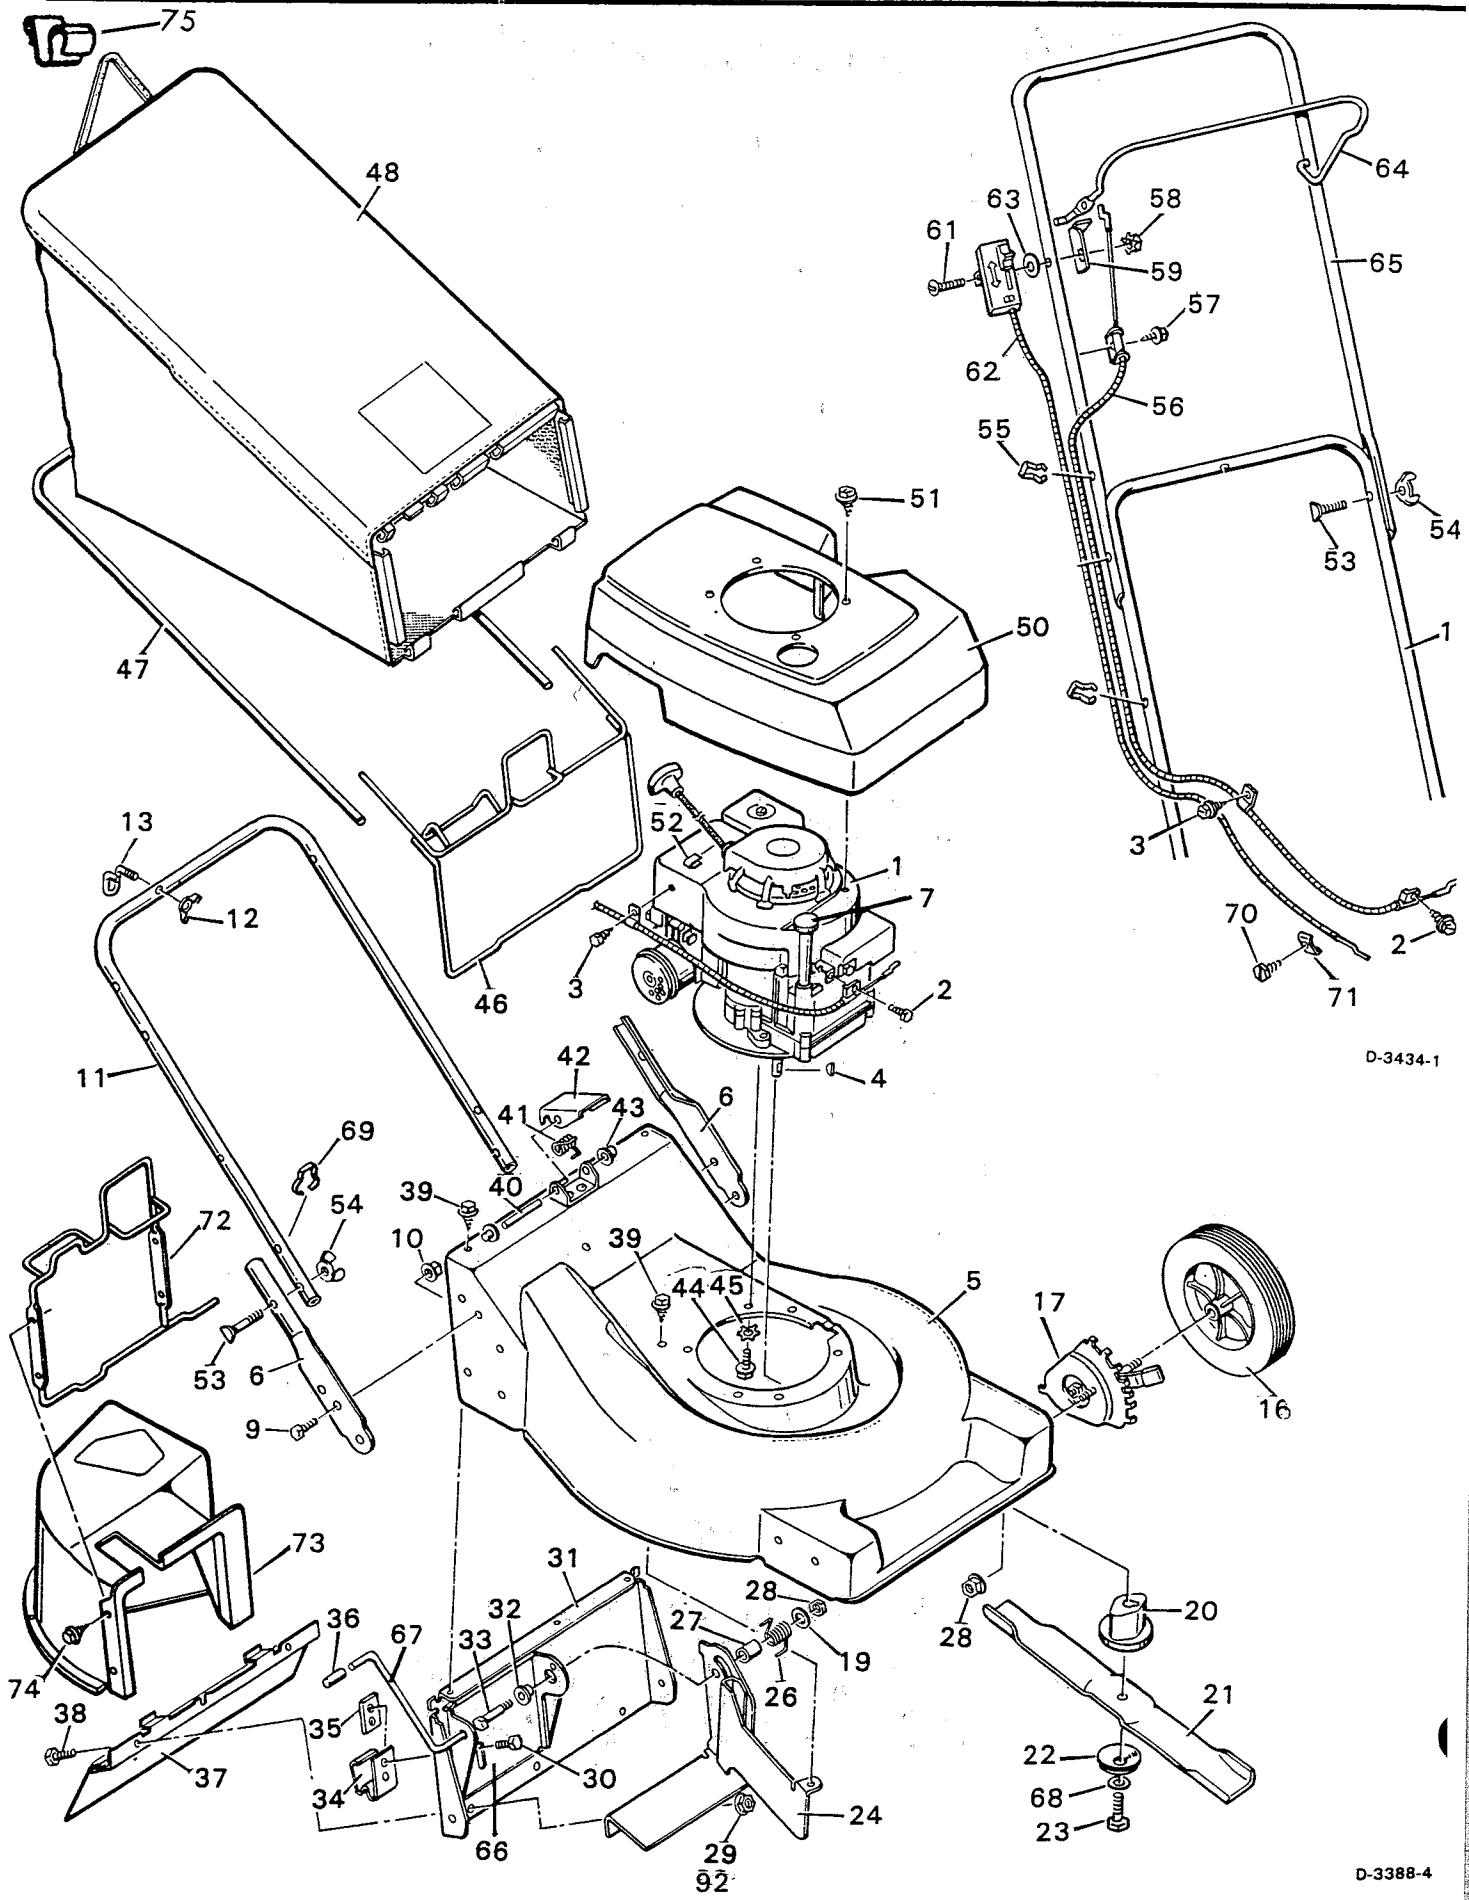

MOWER HOUSING ILLUSTRATION

D-3434-1

D-3388-4

MOWER HOUSING PARTS LIST

KEY NO	DESCRIPTION	PART NO.	KEY NO	DESCRIPTION	PART NO.
1	Engine	----	38	Hex Bolt	1X38
2	Screw	6X75	39	Tapping Screw	26X214
3	Screw	26X224	40	Latch Pin	42416Z
4	Woodruff Key	20062	41	Spring	166X20
5	Housing	70074	42	Latch	42415Z
6	Handle Mounting Bracket	42422C	43	Push On Cap	28X42
7	Oil Fill Extension	42328PA	44	Engine Mounting Bolt	20103
9	Hex Bolt	1X85	45	Shakeproof Washer	19X8
10	Hex Nut-Flange	15X84	46	Bag Frame Assembly	42433
11	Lower Handle	42579C	47	Upper Support Tube	42432
12	Wingnut	14X81	48	Bag & Clip	42870
13	U-Bolt	42361Z	50	Engine Shroud Assembly	42577
16	Wheel & Tire	42705	51	Screw	26X230
17	Height Adjuster Assy. †	----	52	Rope Stop	42189
18	Stover Nut	15X12	53	Contour Head Bolt	6X73Z
19	Washer	17X104	54	Wing Nut	14X83Z
20	Blade Adapter	42735	55	Cable Retainer-Upper	42188
21	Blade	22860	56	Engine Stop Cable	42772
22	Blade Washer	17X137	57	Screw	26X220
23	Hex Bolt	1X69	58	Keps Nut	15X66
24	Rear Insert	42853	59	Handle Stop	42748Z
25	Flange Locknut	15X82	61	Screw	3X136Z
26	Torsion Spring	166X21	62	Throttle Control	42777
27	Door Spring Tube	42412C	63	Washer	17X32Z
28	Hex Nut-Flange	15X68Z	64	Engine Stop Lever	42389C
29	Flange Locknut	15X89	65	Upper Handle	42426C
30	Screw	25X2	66	Door	42419E
31	Rear Plate	42852	67	Door Lever	42421C
32	Spacer	22941	68	Washer	17X124
33	Hex Bolt	1X87	69	Cable Retainer-Lower	42744
34	Door Lock Spring	42413	70	Screw	26X181
35	Spacer	42420Z	71	Cable Clamp	20073
36	Grip-Door Lever	42423	72	Frame Assembly	42843
37	Rear Guard Ass'y	70069	73	Side Discharge Assembly	42840
			74	Screw	26X219
			75	Clip	407311