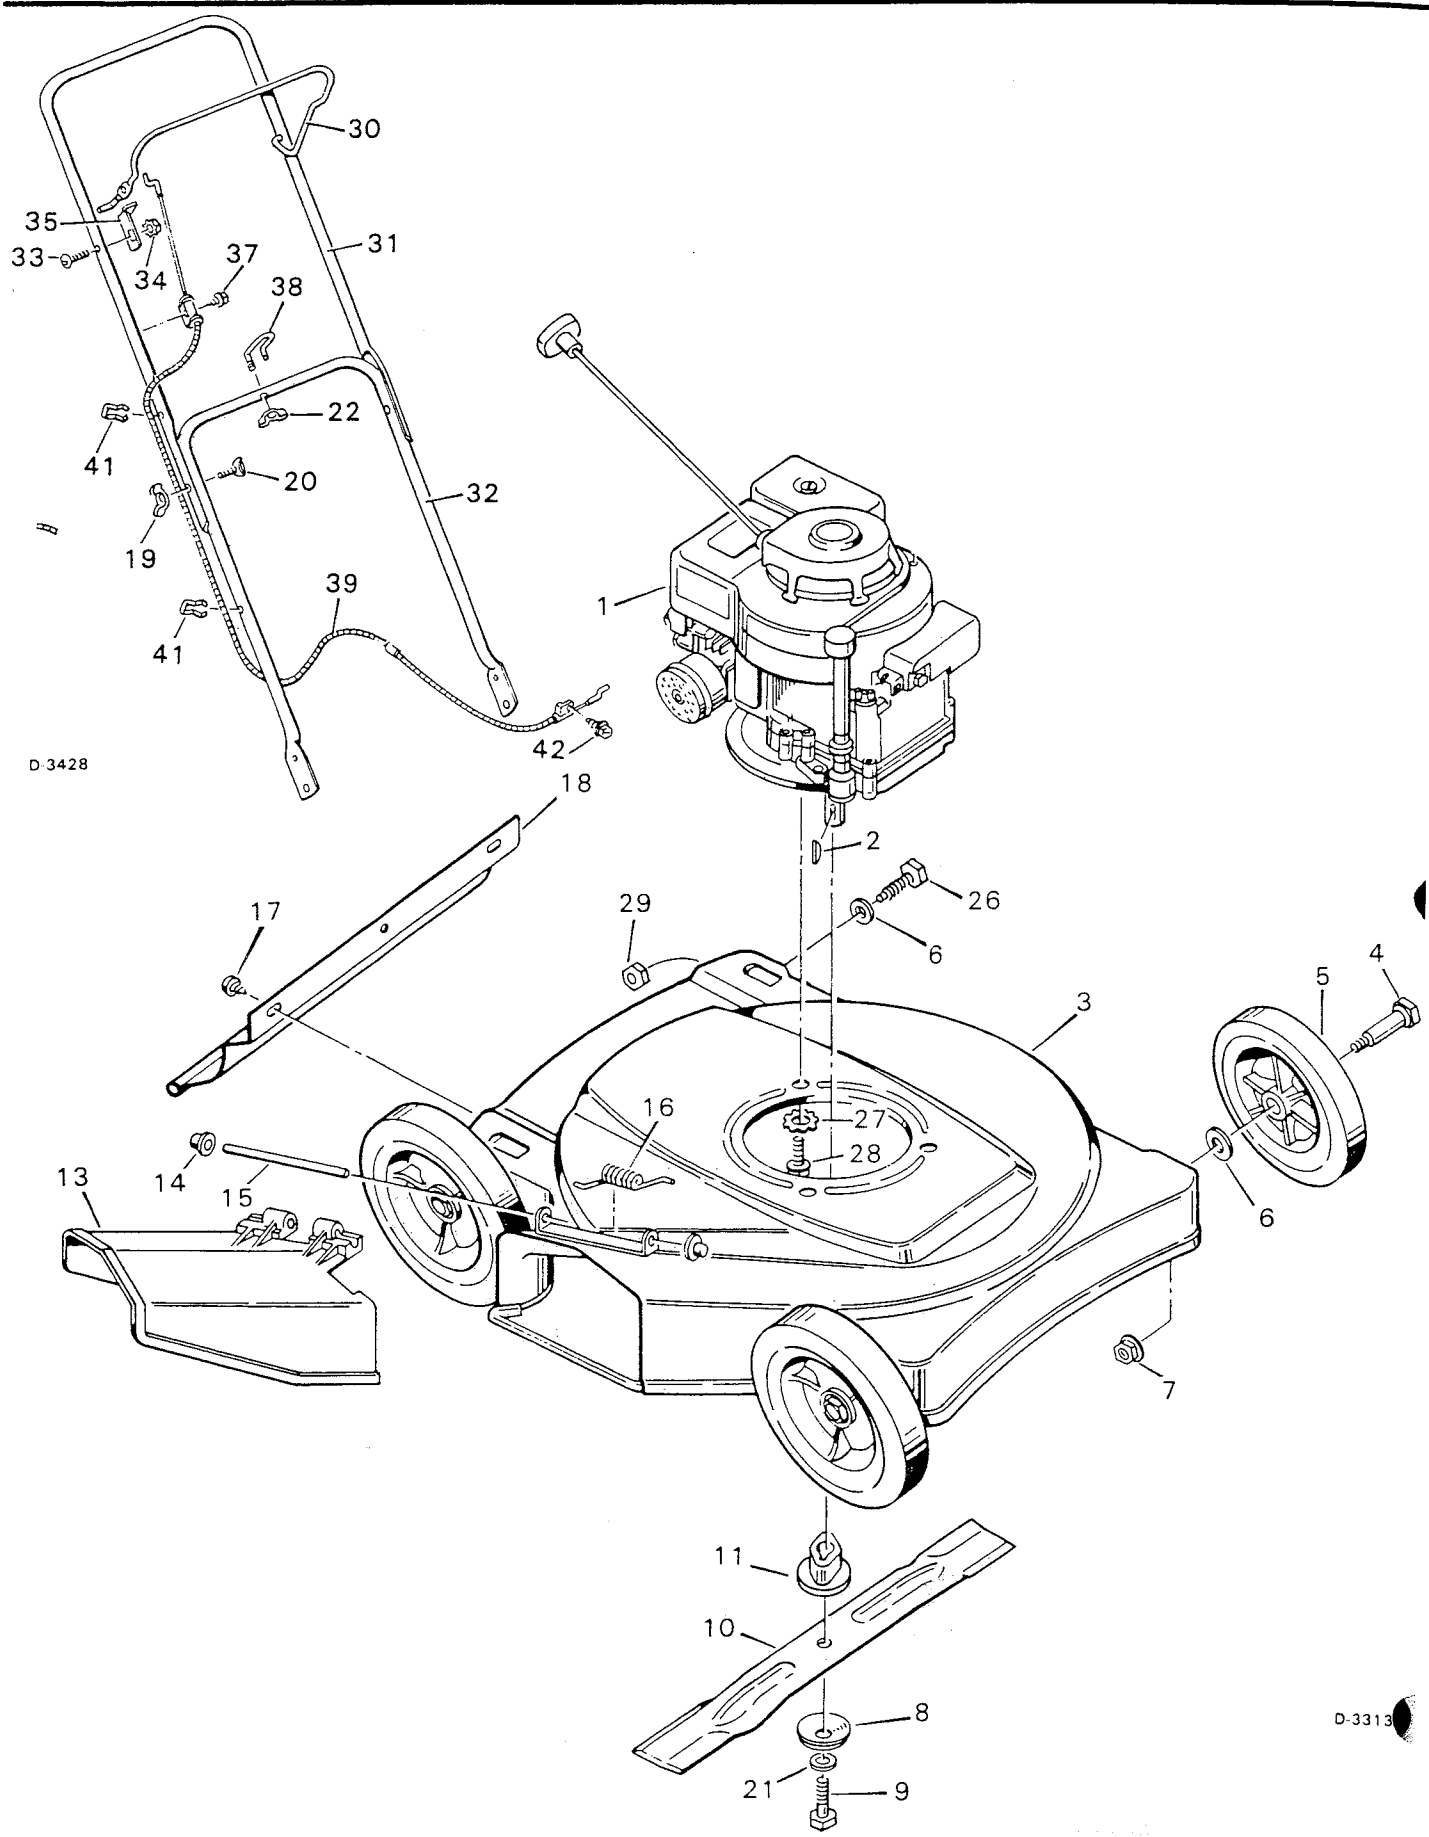

~~48-18091x10~~ 48-18091x10

D-3428

D-3313

MOWER HOUSING PARTS LIST

KEY NO	DESCRIPTION	PART NO.
1	Engine	----
2	Woodruff Key	20062
3	Housing	70048
4	Axle Bolt	9X10Z
5	Wheel and Tire	42174
6	Washer	10851Z
7	Flange Locknut	15X68Z
8	Blade Washer	17X137
9	Hex Bolt	1X68
10	Blade	20059
11	Blade Adapter	42734
13	Chute Deflector	20454
14	Push On Cap	28X42
15	Pivot Pin	22050Z
16	Spring	166X5
17	Screw	26X219
18	Rear Guard	42590
19	Wingnut	14X83Z
20	Bolt	6X73Z
21	Washer	17X124
22	Wingnut	14X81
26	Bolt	1X70
27	Washer	19X8
28	Engine Bolt	20103
29	Flange Locknut	15X70Z
30	Engine Stop Lever	42385C
31	Upper Handle	42370C
32	Lower Handle	42379C
33	Bolt	3X136Z
34	Keps Nut	15X66
35	Handle Stop	42748Z
37	Screw	26X220
38	U-Bolt	42361Z
39	Engine Stop Cable	42770
41	Cable Retainer	42188
42	Screw	6X83