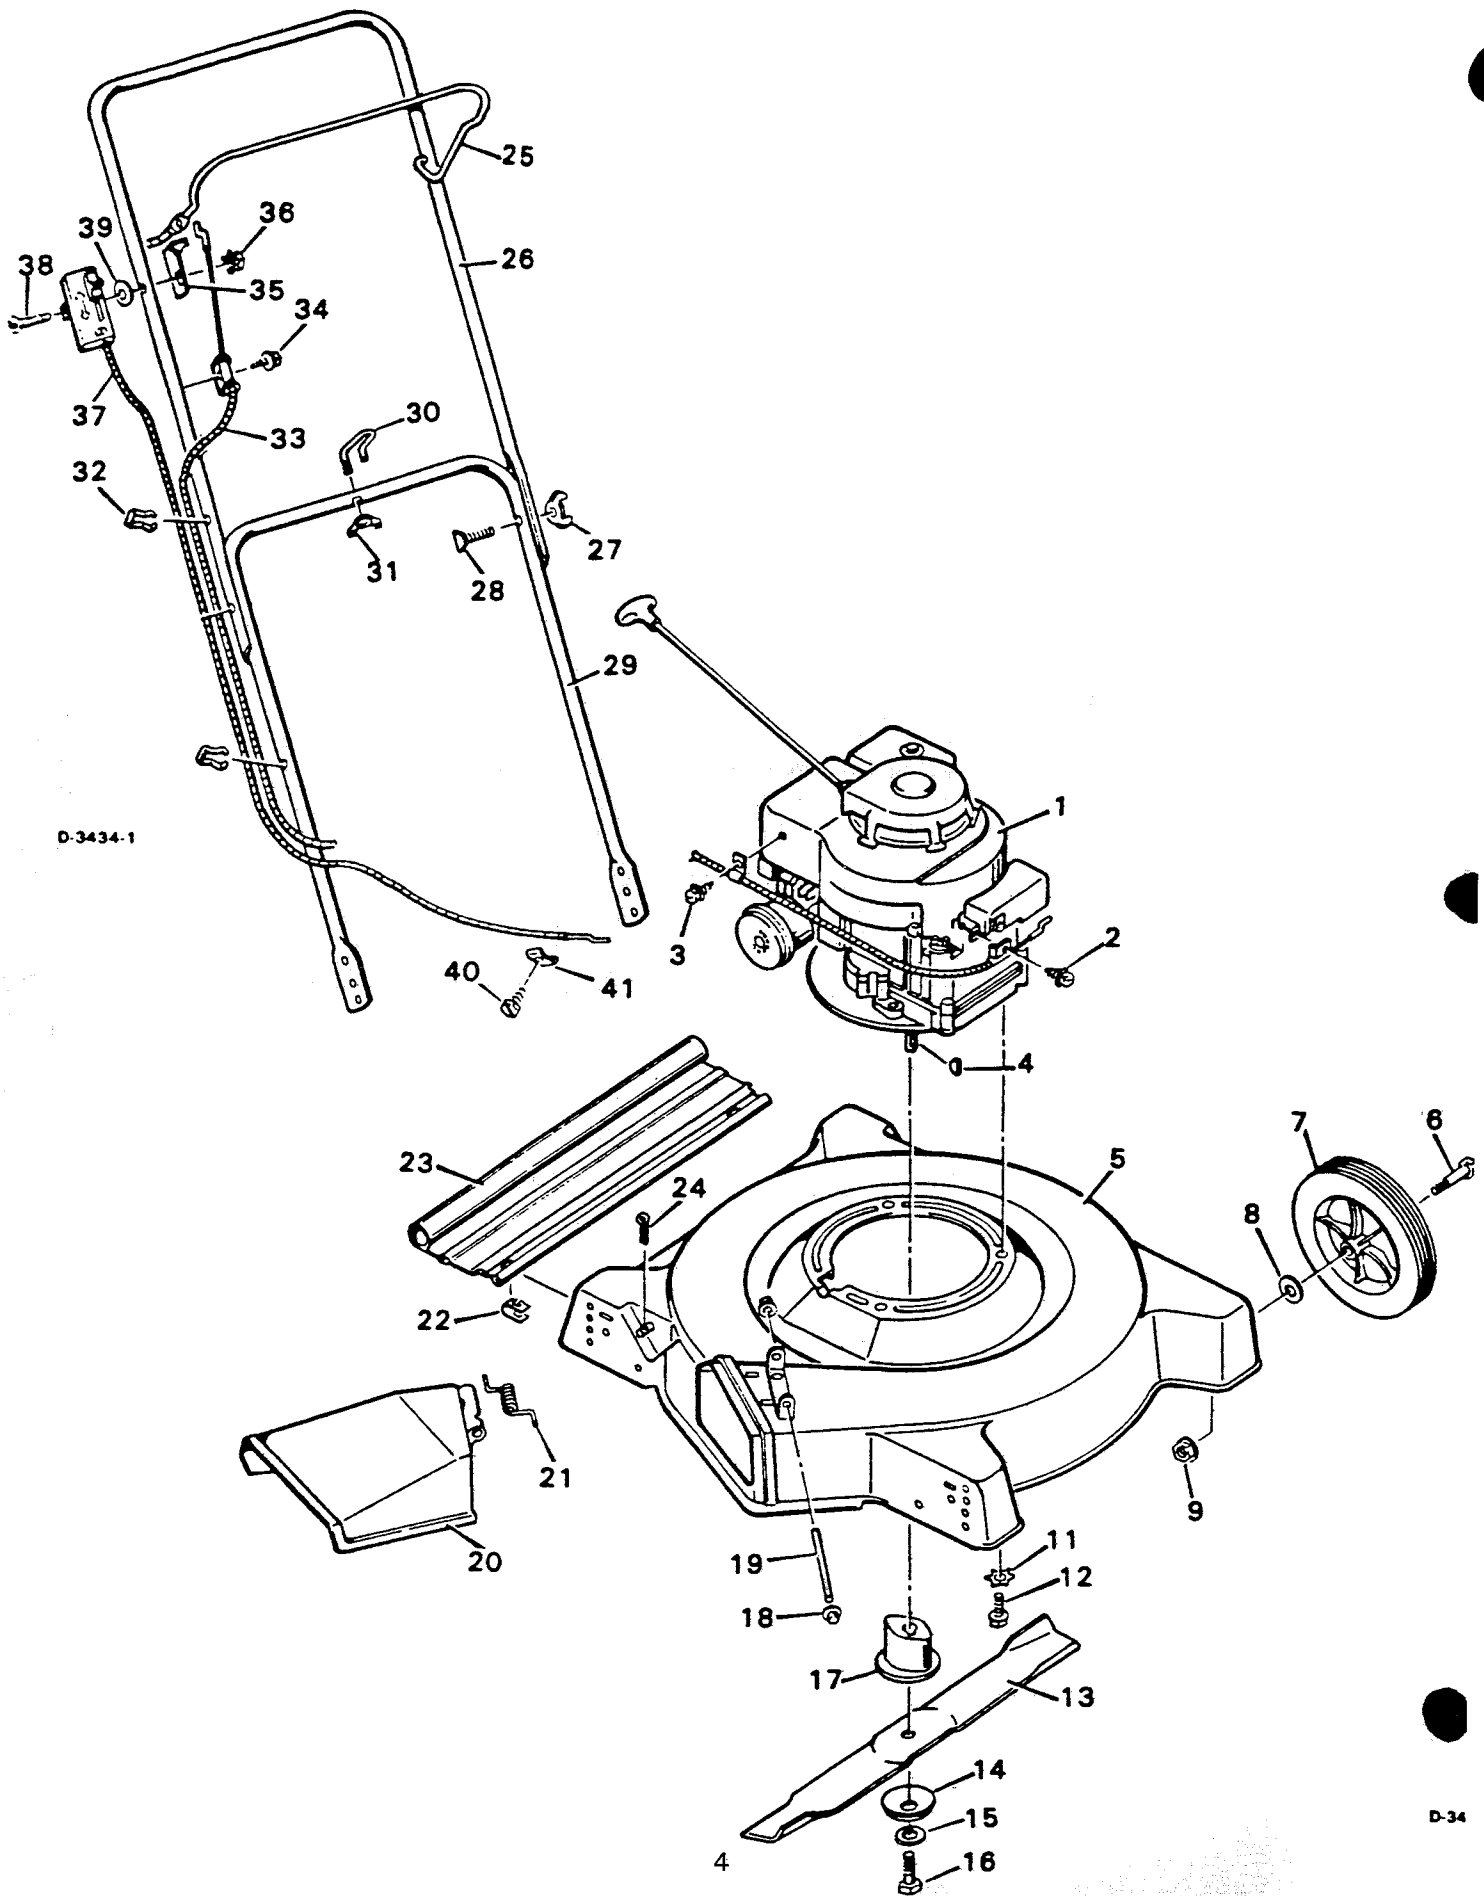

84-22301x10

D-3434-1

ROTARY MOWER PARTS LIST

KEY NO	22"	DESCRIPTION
1	-----	Engine †
2	6X75	Screw
3	26X224	Screw
4	20062	Woodruff Key
5	70068	Housing
6	9X10Z	Axle Bolt
7	20270	Wheel
8	10851Z	Washer
9	15X68Z	Hex Nut
11	19X8	Shakeproof Washer
12	20103	Engine Bolt
13	42786	Blade
14	17X137	Blade Washer
15	17X124	Washer
16	1X69	Hex Bolt
17	42735	Blade Adapter
18	28X42	Push-On-Cap
19	22326Z	Pivot Pin
20	42166	Chute Deflector
21	166X5	Torsional Spring
22	42743	Retainer
23	42747	Rear Guard
24	30X35	Cotter Pin
25	42387Z	Engine Stop Lever
26	42375Z	Handle, Upper
27	14X83Z	Wingnut
28	6X73Z	Bolt
29	42791C	Handle, Lower
30	42361Z	U-Bolt
31	14X81	Wingnut
32	42188	Cable Retainer
33	42771	Engine Stop Cable
34	26X220	Screw
35	42748Z	Handle Stop
36	15X66	Hex Nut
37	42779	Throttle Control
38	3X136Z	Bolt
39	17X32Z	Washer
40	26X181	Screw
41	20073	Clip

†The Engine model number is located on the engine.