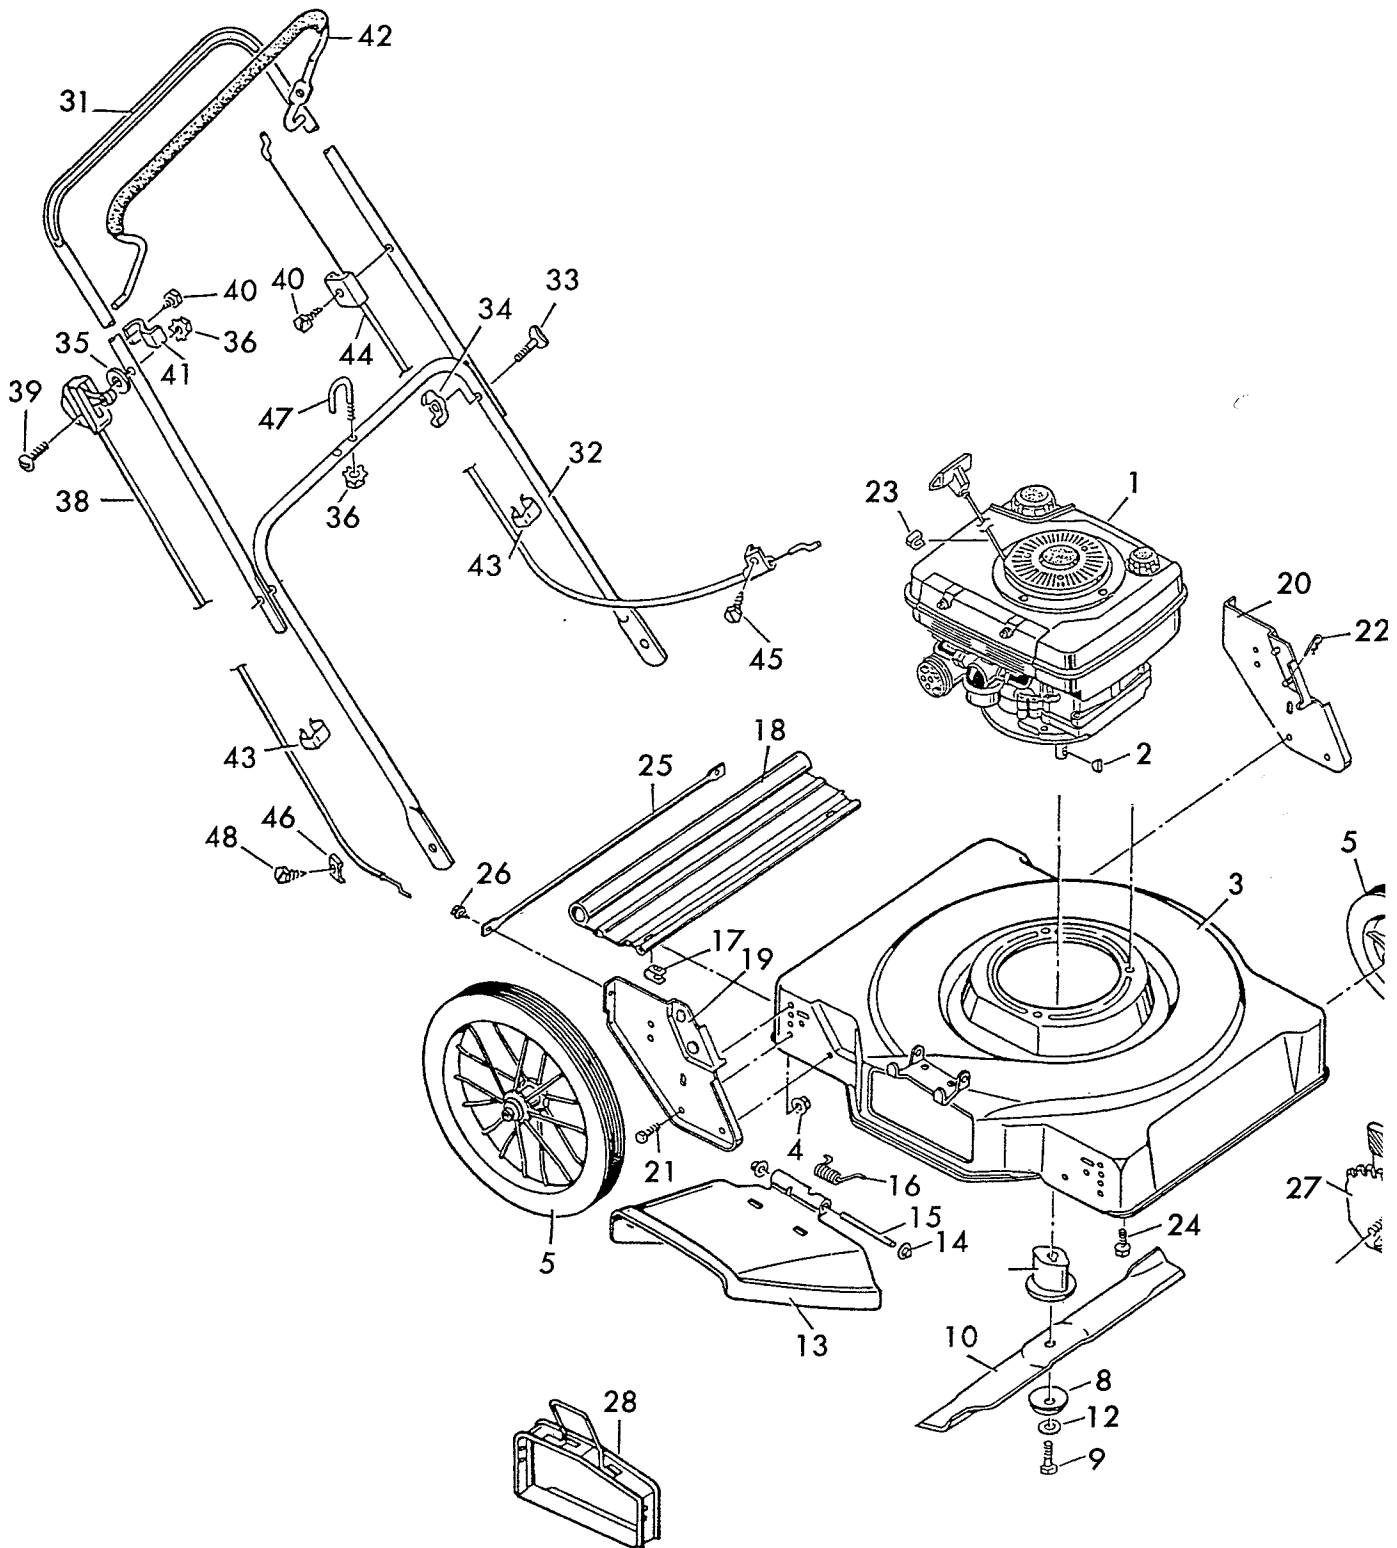

MODEL NO. 9-22543
5 HP TECUMSEH PREMIER

22" MOWER ILLUSTRATION

22" MOWER PARTS LIST

MODEL NO. 9-22543

MOWER HOUSING PARTS LIST

KEY NO.	DESCRIPTION	PART NO.
1	Engine*	----
2	Woodruff Key	20062
3	Housing	70102
4	Nut, Hex	15x68Z
5	Wheel and Tire, Front	43414
	Wheel and Tire, Rear	70119
8	Washer, Blade	17x137
9	Bolt, Hex	1x68
10	Blade	20046HT
11	Blade Adapter	42734
12	Washer	17x124
13	Deflector, Chute	42919
14	Push On Cap	28x42
15	Pin, Pivot	215x11Z
16	Spring	166x5
17	Retainer	42743
18	Deflector, Rear	43405
19	Bracket, Right Wheel	43398F200
20	Bracket, Left Wheel	43399F200
21	Bolt, Hex	1x85
22	Pin, Hair	31x5
23	Stop, Rope	42189
24	Bolt, Engine	25x6
25	Brace	43404F200
26	Screw	26x214
27	Height Adjuster	
	Right Front	401008
	Left Front	401007
	Right Rear	401019
	Left Rear	401018
	Grip	43394
28	Frame Assembly, Grass Bagger	43248Z
31	Handle, Upper	43311E701
32	Handle, Lower	43395E701
33	Bolt	6x73
34	Wing Nut	14x83
35	Washer	17x32Z
36	Locknut	15x66
38	Throttle Control, For Folding Handle	43366
39	Bolt	3x105
40	Screw	26x220
41	Stop, Lever	43044V701
42	Engine Stop Lever	43317
43	Cable Tie	43525
44	Engine Stop Cable, For Folding Handle	43361
45	Screw	6x94
46	Clamp	43093
47	U Bolt	42896
48	Screw	26x234
	Parts Bag	43486
	Instruction Book	F-89425