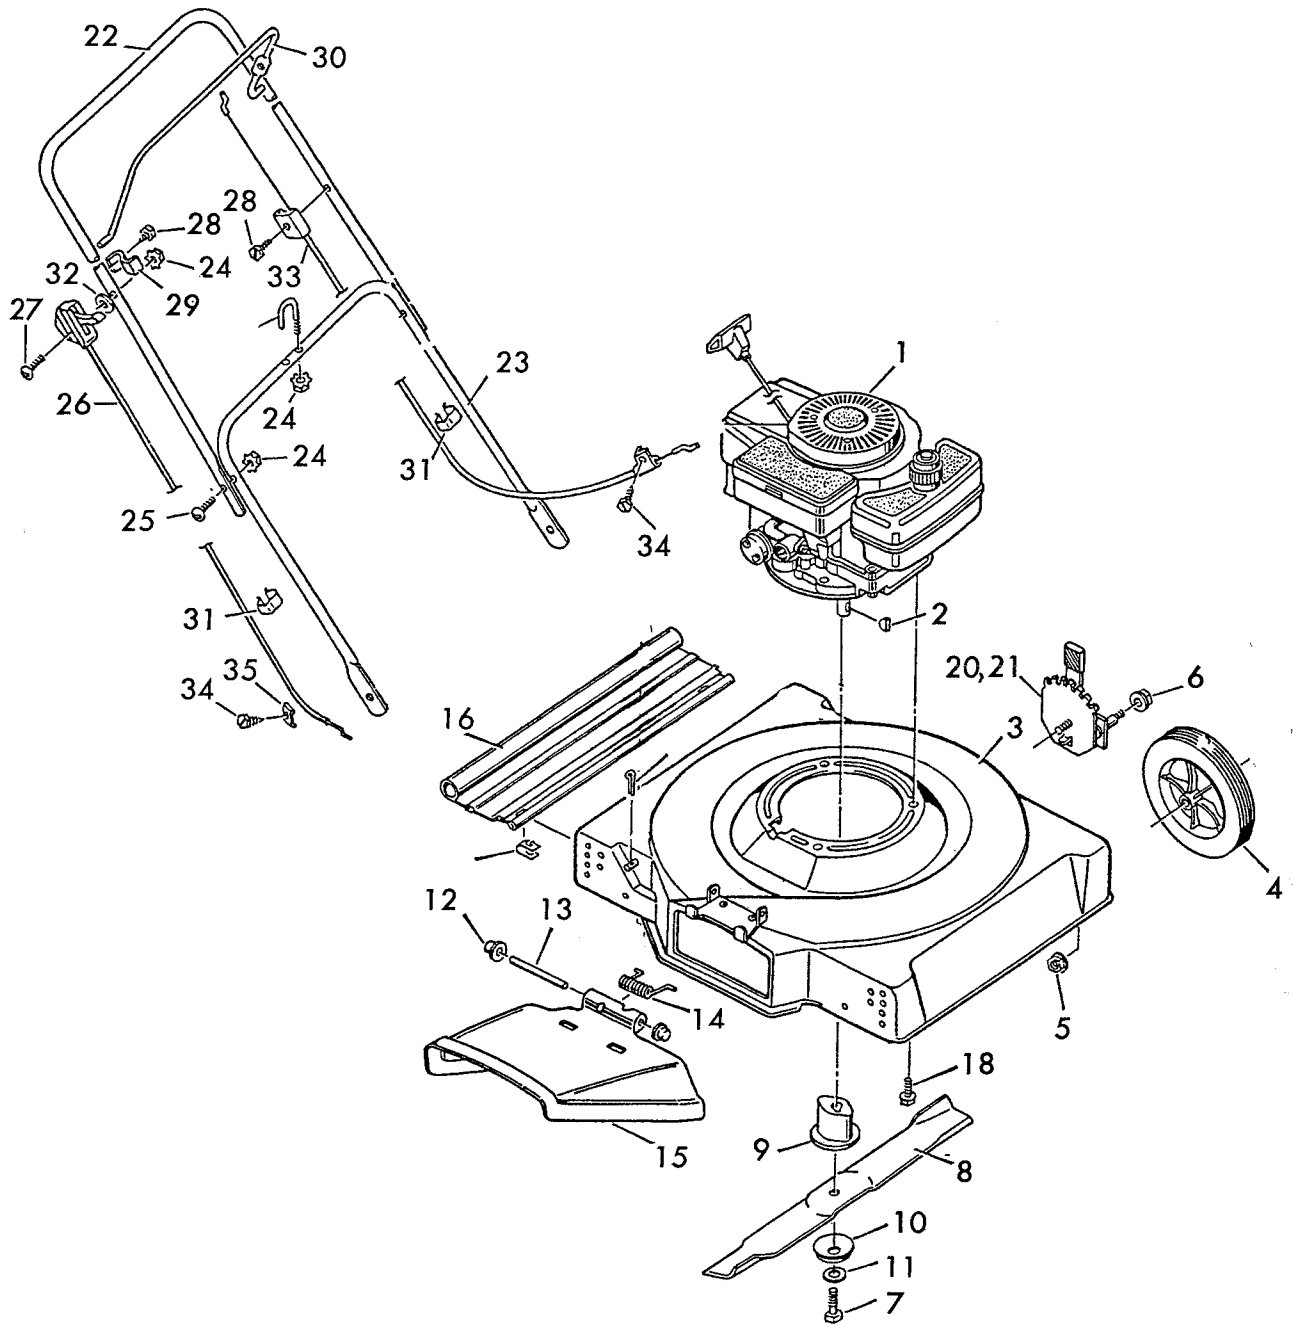

MODEL NO. 9-22253

**22" MOWER ILLUSTRATION
3.5 HP TECUMSEH**

22" MOWER PARTS LIST

MODEL NO. 9-22253

KEY NO.	DESCRIPTION	22" PART NO.
1	Engine *	—
2	Key, Woodruff	20062
3	Housing, For Fixed Handle	70102
4	Wheel and Tire	20270
5	Locknut, Flange	15x68Z
6	Locknut, Flange	15x84
7	Bolt, Hex	1x68
8	Blade	20046HT
9	Adapter, Blade	42734
10	Washer	17x137
11	Washer	17x124
12	Push On Cap	28x42
13	Pivot Pin	215x11Z
14	Spring	166x5
15	Chute Deflector	42919
16	Rear Deflector	42747
17	Retainer	42743
18	Bolt, Engine	25x6
19	Pin, Cotter	30x35
20	Height Adjuster Assembly Left Front, Right Rear	401007
21	Height Adjuster Assembly Right Front, Left Rear	401008
	Grip	43394
22	Handle, Upper	43302E701
23	Handle, Lower	43272E701
24	Locknut	15x66
25	Bolt	3x136Z
26	Throttle Control	43365
27	Bolt	3x105
28	Screw	26x220
29	Stop, Lever	43044V701
30	Engine Stop Lever	42764E701
31	Cable Tie	43525
32	Washer	17x32Z
33	Engine Stop Cable	43360
34	Screw	6x94
35	Clamp	43093
36	U Bolt	42896Z
	Parts Bag	43470
	Instruction Book	F-89403