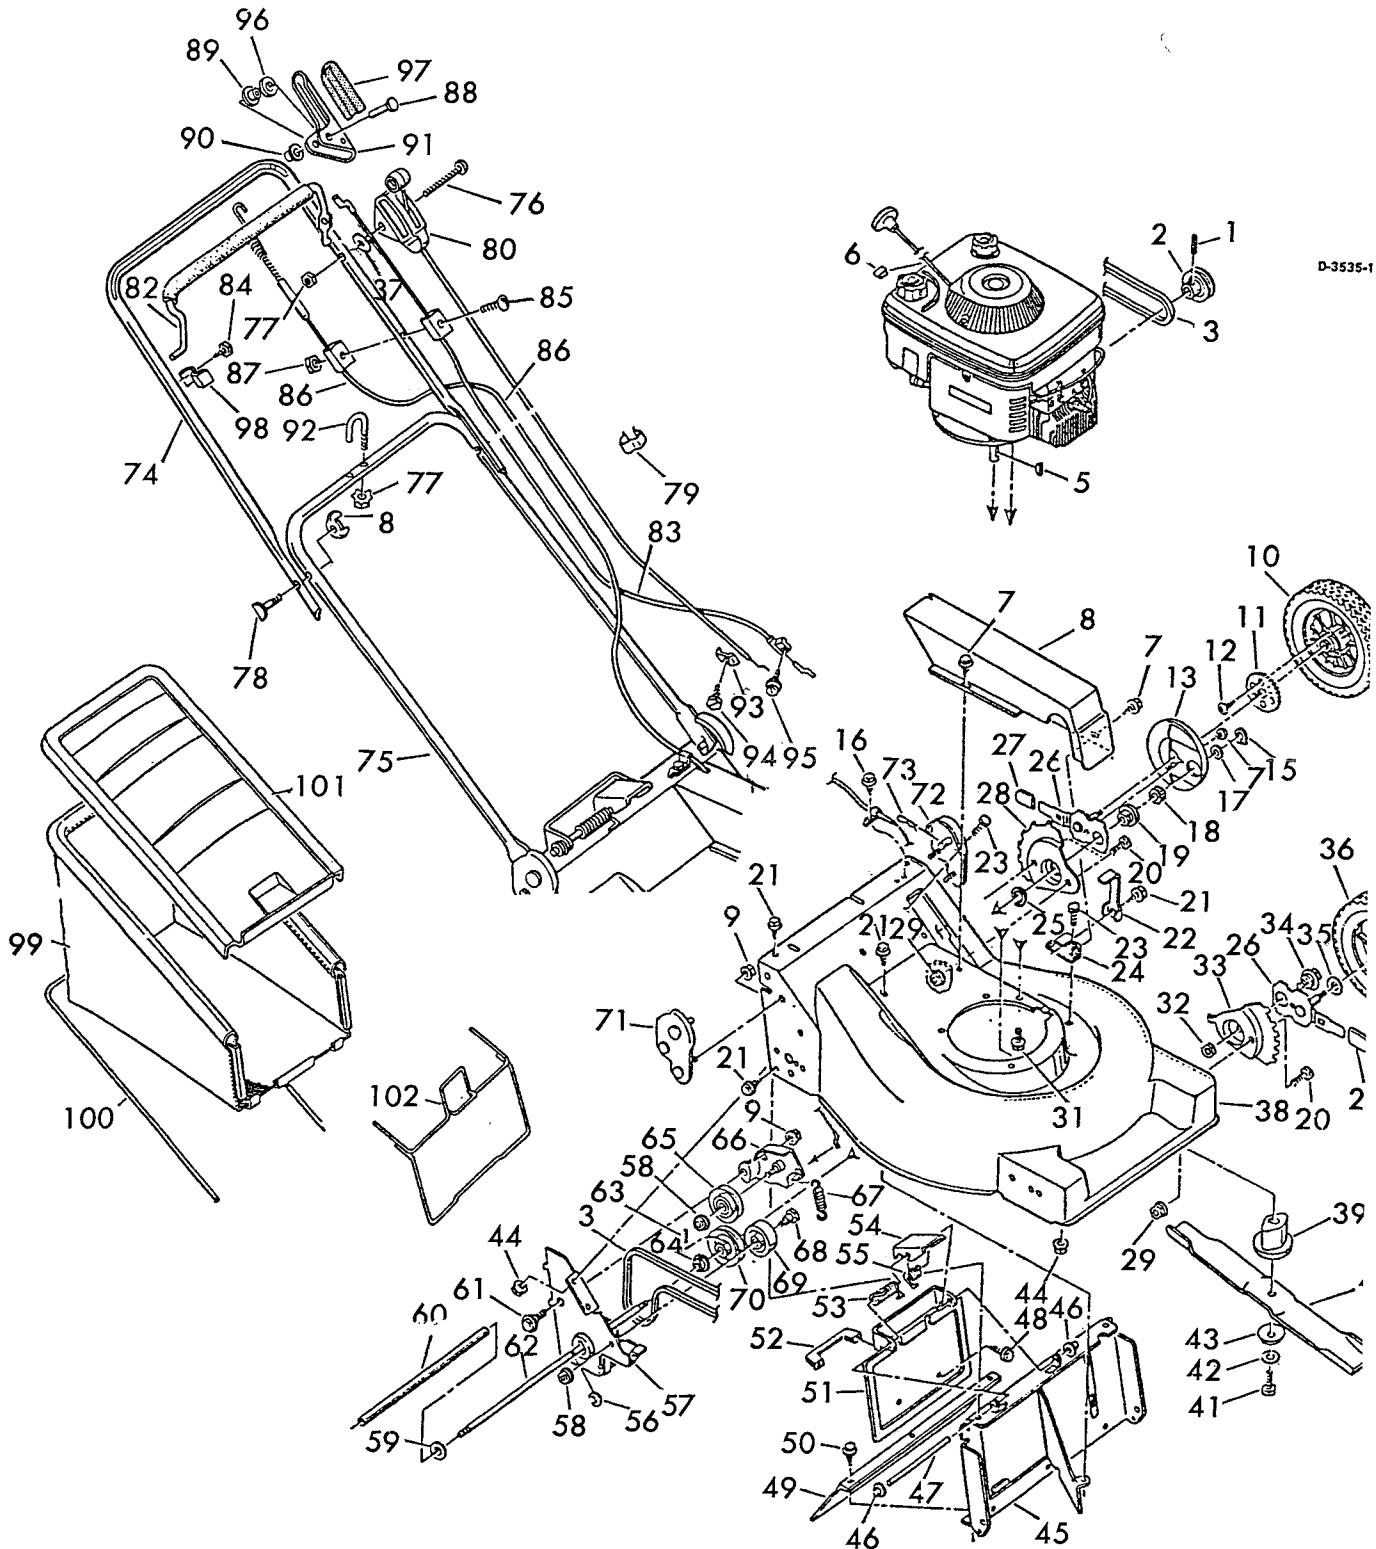

MODEL NO. 9-21981
4 HP MAX

21" MOWER ILLUSTRATION

D-3535-1

REAR BAGGER PARTS LIST

MODEL NO. 9-21981

KEY NO.	DESCRIPTION	PART NO.	KEY NO.	DESCRIPTION	PART NO.
1	Pulley, Spring	32x64	53	Spring, Torsion	166x31
2	Pulley, Engine	42493	54	Latch	42004Z
3	Belt	37x49	55	Spring, Torsion	166x30
4	Engine*	----	56	Ring, Retaining	11x16
5	Key, Woodruff	20062	57	Bracket	42458E701
6	Stop, Rope	42189	58	Nut, Hex	15x88
7	Screw	26x245	59	Washer	17x152Z
8	Guard, Belt	42492	60	Cover, Axle	42464
9	Nut, Hex	15x84	61	Bolt	9x15
10	Wheel & Tire, Rear	42699	62	Axle, Drive	42453
11	Gear, Spur	42470	63	Screw, Set 1/4"-20x5/8"	400286
12	Screw	26x232	64	Bearing, Drive Axle	42849
13	Cover, Dust	42695	65	Pulley, Idler	42461
15	Ring, Retainer	11x15	66	Arm, Idler	42455Z
16	Screw	26x184	67	Spring	165x27
17	Washer	17x52Z	68	Bolt	9x35
18	Pinion Assembly	43238	69	Idler Assembly	42856
19	Bearing, Height Adjuster	42694	70	Pulley	42454
20	Bolt	1x85	71	Bracket, Right Handle	43192
21	Screw	26x214	72	Bracket, Left Handle	43193
22	Belt Guide, Upper	42494Z	73	Pin, Hair	31x5
23	Bolt	1x38	74	Handle, Upper	43310E701
24	Belt Guide, Lower	42497	75	Handle, Lower	43189E701
25	Ring, Retainer	11x14	76	Bolt	3x140
26	Arm, Height Adjuster	42757	77	Locknut	15x66
27	Grip	20065	78	Bolt, Contour Head	6x73
28	Plate, Left Rear Index	42693Z	79	Cable Tie	43525
	Plate, Right Rear Index	42692Z	80	Throttle Control	43512
29	Nut	15x68Z	81	Wing Nut	14x83
31	Bolt	25x6	82	Lever, Engine Stop	43306
32	Nut, Hex	15x84	83	Cable, Engine Stop	42941
33	Plate, Left Front Index	42753Z	84	Screw	26x220
	Plate, Right Front Index	42754Z	85	Screw #10-24x1 3/4"	3x150
34	Bolt	9x26	86	Cable, Drive	42875
35	Washer	17x102Z	87	Nut	15x102
36	Wheel & Tire, Front	42173	88	Pin, Pivot	43410
37	Washer	17x32Z	89	Spacer, Shoulder	43313
38	Housing Assembly	70105	90	Push On Cap	28x42
39	Adapter, Blade	42735	91	Lever, Drive	43045C
40	Blade	22860HT	92	U Bolt	42896Z
41	Bolt	1x69	93	Clamp, Throttle Cable	42294
42	Washer	17x124	94	Screw, Throttle Clamp	26x237
43	Washer, Belleville	17x137	95	Screw, Engine Stop Cable	26x234
44	Nut, Hex	15x82	96	Spacer	43314
45	Plate, Rear	43247F200	97	Grip	43010
46	Push On Cap	28x42	98	Stop, Lever	43044V701
47	Pin, Pivot	215x13Z	99	Cloth Bag	43522
48	Screw	26x244	100	Tube Upper Bag	43519
49	Deflector, Rear	43263	101	Cover, Plastic Top	43520
50	Screw	26x245	102	Frame	43513
51	Door, Rear	43261E701		Parts 99 - 102	407088
52	Handle, Door	43256		Instruction Book	F-89409
				Parts Bag	43468

* The engine model, type, and code numbers are on the engine. All parts to the engine are available from a Briggs & Stratton Authorized Service Center. See "Engines, Gasoline" or "Gasoline Engines" in the yellow pages of the telephone directory.