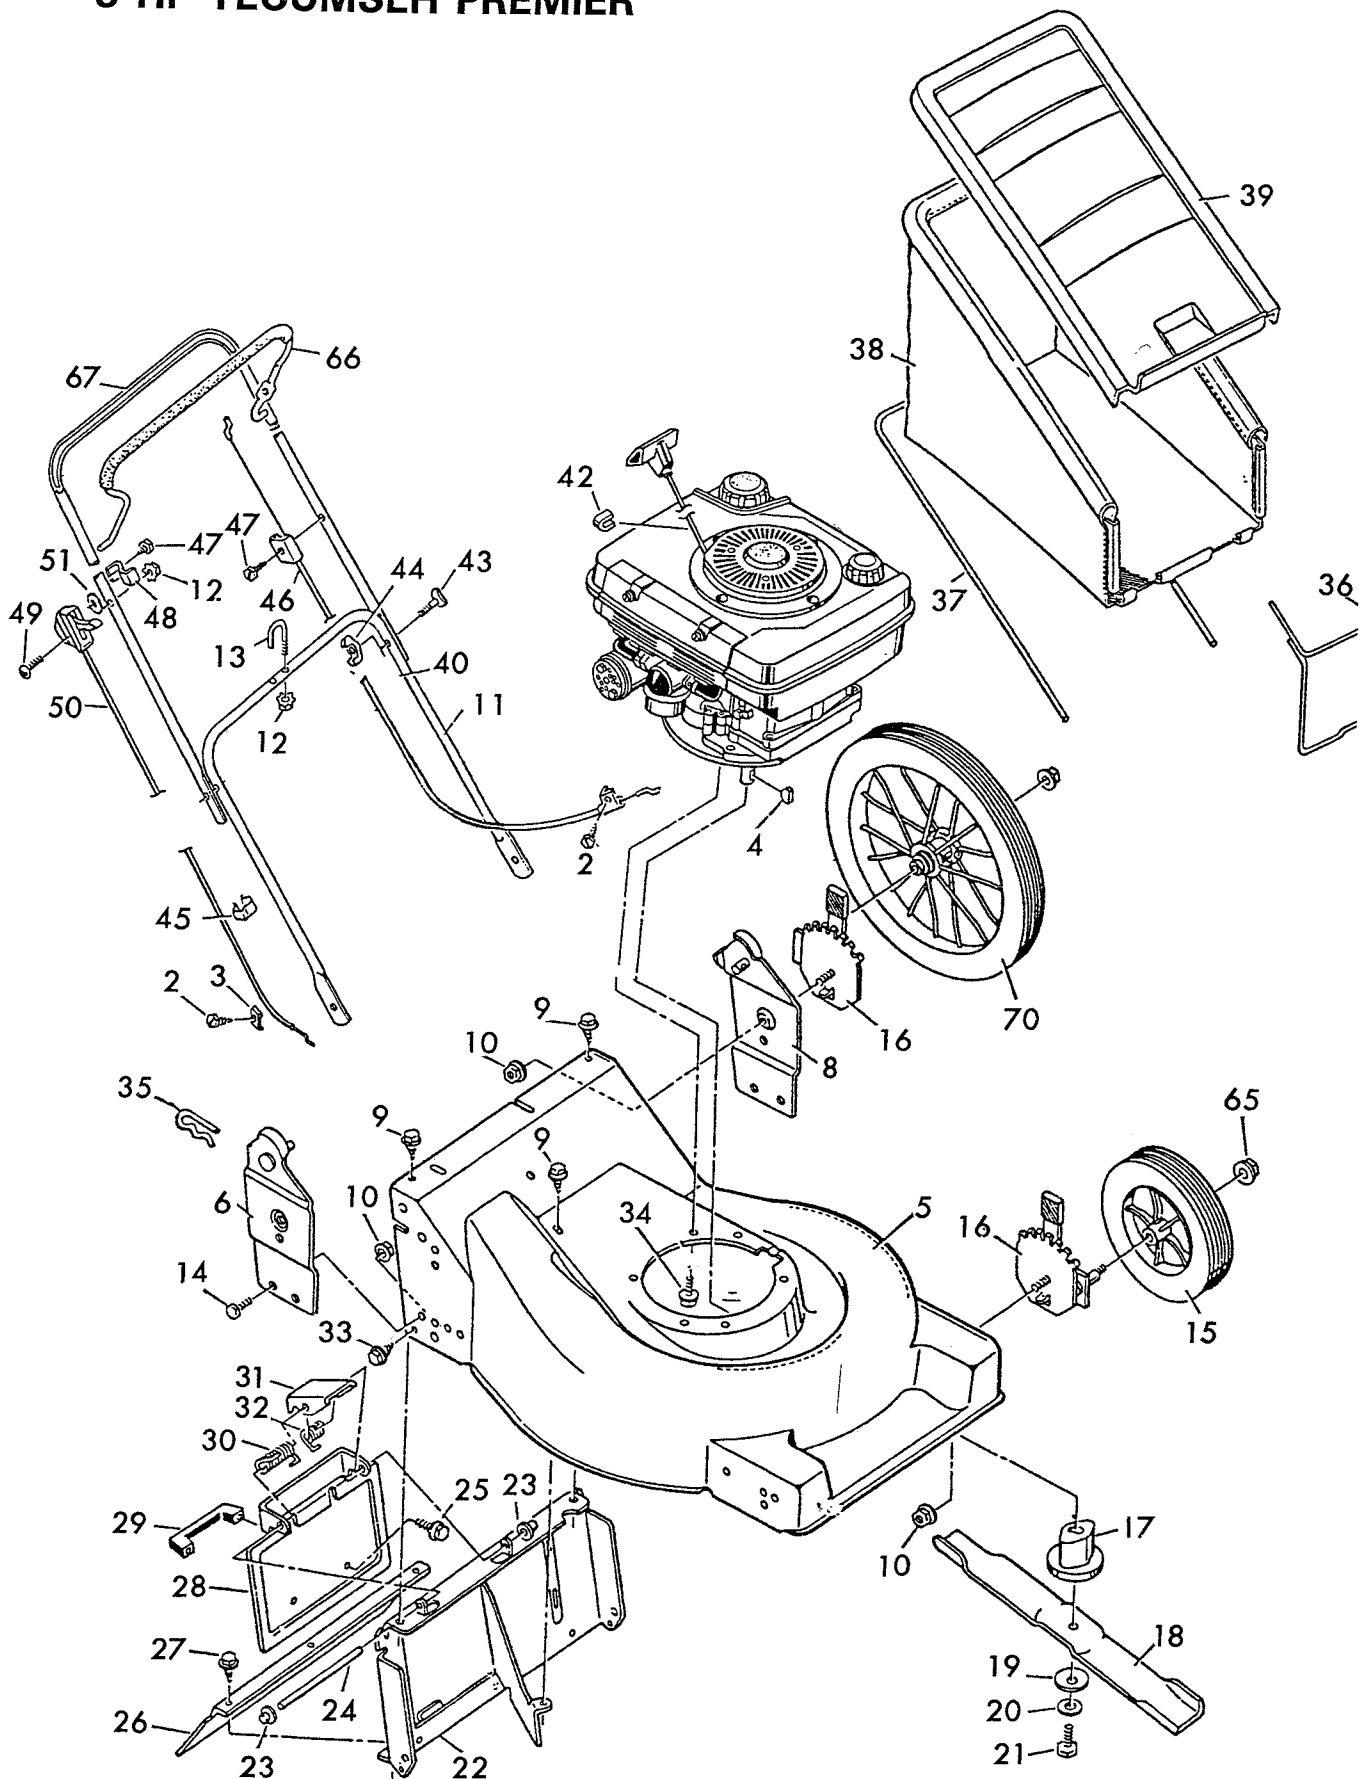

MODEL NO. 9-21873
5 HP TECUMSEH PREMIER

21" MOWER ILLUSTRATI

REAR BAGGER PARTS LIST

MODEL 9-21873

KEY NO.	DESCRIPTION	MODEL 21871	KEY NO.	DESCRIPTION	MODEL 21871
1	Engine*	- - - -	38	Bag, Cloth	043522
2	Screw	6x94	39	Cover	043520
3	Clamp	43093		Parts 36-39 - 407088	
4	Key, Woodruff	20062	42	Stop, Rope	42189
5	Housing	70109	43	Bolt, Contour Head	6x73
6	Bracket, Right Handle	43402E701	44	Wing Nut	14x83
8	Bracket, Left Handle	43403E701	45	Cable Tie	43525
9	Screw, Tapping	26x214	46	Engine Stop Cable	43362
10	Nut, Flange	15x68Z	47	Screw	26x220
11	Handle, Lower	43189E701	48	Stop, Lever	43044V701
12	Locknut	15x66	49	Screw	3x140
13	U Bolt	42896	50	Throttle Control	43505
14	Bolt	1x85	51	Washer	17x32Z
15	Wheel and Tire, Front	43273	65	Locknut, Flange	15x84
16	Height Adjuster Assembly		66	Engine Stop Lever, Deluxe	43316
	Right Front	401008	67	Handle, Deluxe Upper	43308E701
	Left Front	401007	68	Screw	26x234
	Right Rear	401018	70	Wheel Rear	70106
	Left Rear	401019		Rear Wheel Bearing	43407
	Grip	43394		Parts Bag	43466
17	Blade Adapter	42735		Instruction Book	F-89411
18	Blade	22860HT			
19	Washer, Blade	17x137			
20	Washer	17x124			
21	Bolt, Hex	1x69			
22	Plate, Rear	43247F200			
23	Push On Cap	28x42			
24	Pin, Pivot	215x13Z			
25	Screw	26x244			
26	Deflector, Rear	43263			
27	Screw	26x245			
28	Door, Rear	43261E701			
29	Handle, Door	43256			
30	Spring, Torsion	166x31			
31	Latch	42004Z			
32	Spring, Torsion	166x30			
34	Bolt, Engine Mounting	25x6			
35	Hair Pin	31x5			
36	Frame Assembly, Bag	43513			
37	Tube, Upper Support	43519			