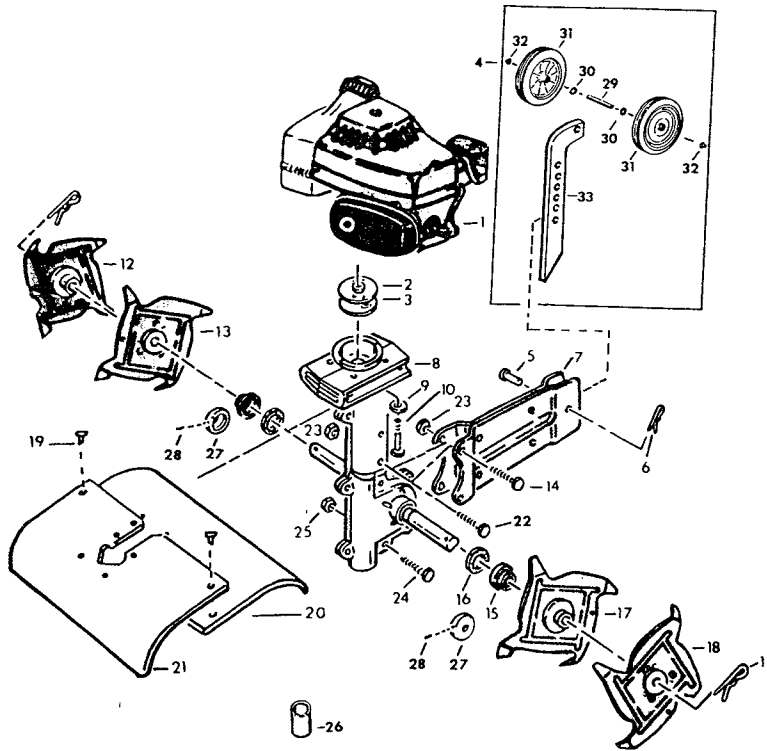

MODEL NO. 9-11000
1.6 HP TECUMSEH 2 CYCLE

ENGINE/TRANSMISSION/TIN

ITEM NO.	ORDER NO.	DESCRIPTION
1	213563S	Engine
2	213774S	Clutch
3	213773S	Spring, Clutch
4	214519S	Drag Stake Assembly w/Wheels
5	213537S	Pin, Clevis $\frac{5}{16} \times \frac{7}{8}$
6	10893S	Hairpin
7	214069S	Bracket Assembly, Drag Stake
8	214166S	Drive Housing Assembly, Inc. 7,
9	200698S	Washer, Lock $\frac{1}{4}$
10	209604S	Screw, $\frac{1}{4}$-20 x 2", Hex Hd.
11	213513S	Hairpin
12	213523S	Tine and Hub, R.H., Outboard (E
13	213525S	Tine and Hub, R.H., Inboard (C)
14	214160S	Screw, $\frac{1}{4}$-20 x 1", Black
15	214205S	Dirt Cap, Black Plastic
16	213569S	Washer, Felt
17	213529S	Tine and Hub, L.H., Inboard (B)
18	213528S	Tine and Hub, L.H., Outboard (A)
19	214383S	Rivet, $\frac{5}{32} \times \frac{1}{8}$ Alum. Pop Rivet
20	214518S	Tine Shield, Rear, w/Decals
21	214517S	Tine Shield, Front, w/Decals
22	212682S	Screw, $\frac{1}{4}$-20 x $1\frac{1}{4}$, Hex Hd.
23	201623S	Nut, $\frac{1}{4}$-20
24	200576S	Screw, $\frac{1}{4}$-20 x $\frac{3}{4}$, Hex Hd.
25	201623S	Nut, $\frac{1}{4}$-20
26	213630S	Tine Spacers
27	213568S	Dirt Cap, Silver Metal
28	200741S	Set Screw, #10-32 x $\frac{1}{4}$, Metal Di
29	214509S	Axle Shaft
30	214508S	Retaining Ring
31	214507S	Wheel
32	214510S	Push Nut
33	214511S	Drag Stake