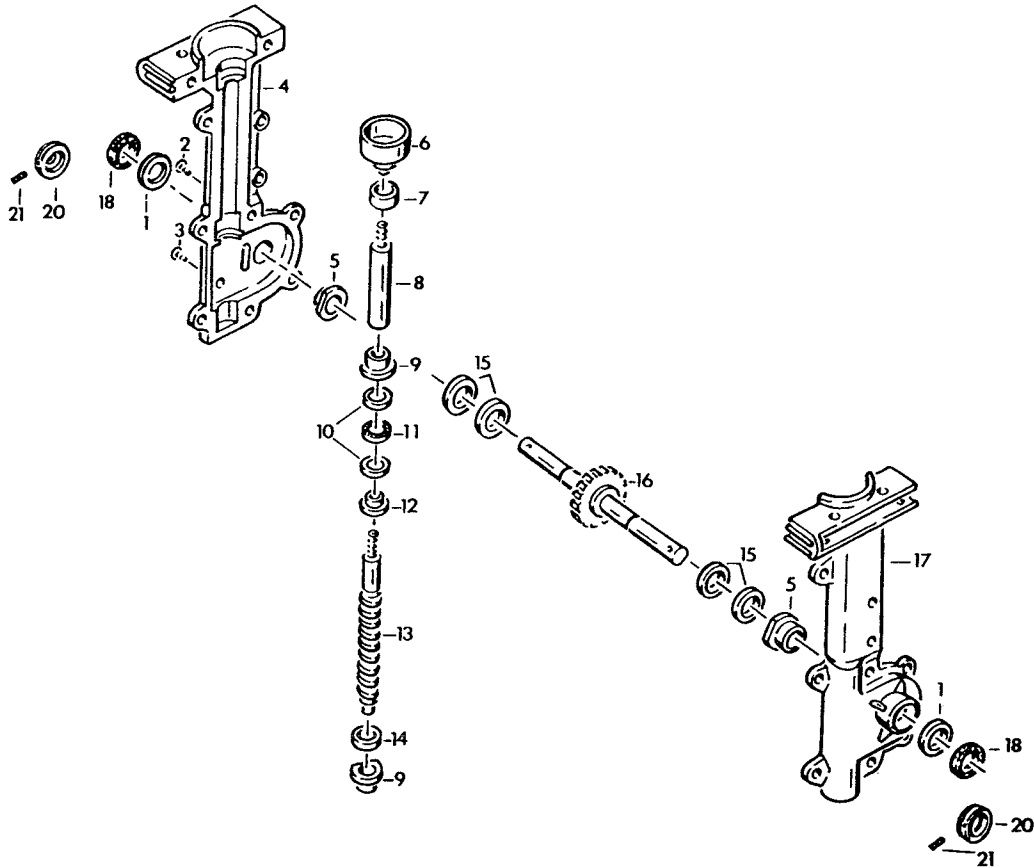

MODEL NO. 9-11000

**TRANSMISSION ASSEMBLY COMPLETE
ORDER NO. 214166S**

ITEM NO.	ORDER NO.	DESCRIPTION	QTY. REQ.
1	213556S	Seal	2
2	214425S	Phillips Pan Hd. Thread Forming Screw, 1/4-20 x 1/2"	1
3	214425S	Phillips Pan Hd. Thread Forming Screw, 1/4-20 x 1/2"	1
4	214161S	Housing, Reduction, R.H.	1
5	213561S	Bushing, Bronze	2
6	213551S	Drum & Hub, Clutch	1
7	206584S	Bearing, Roller	1
8	213547S	Shaft, Connecting	1
9	213552S	Bushing, Bronze	2
10	213667S	Washer, Thrust, Hardened	2
11	213668S	Bearing, Needle, Thrust	1
12	213666S	Washer, Adaptor	1
13	213548S	Shaft, Worm	1
14	205441S	Washer, Thrust	1
15	213805S	Washer, Thrust	4
16	213546S	Shaft, Tine, w/Worm Wheel	1
17	214162S	Housing, Reduction, L.H.	1
18	213569S	Felt Seal	2
20	213568S	Dirt Cap, Silver Metal	2
21	200741S	Set Screw #10-32 x 1/4, Metal Dirt Cap	2