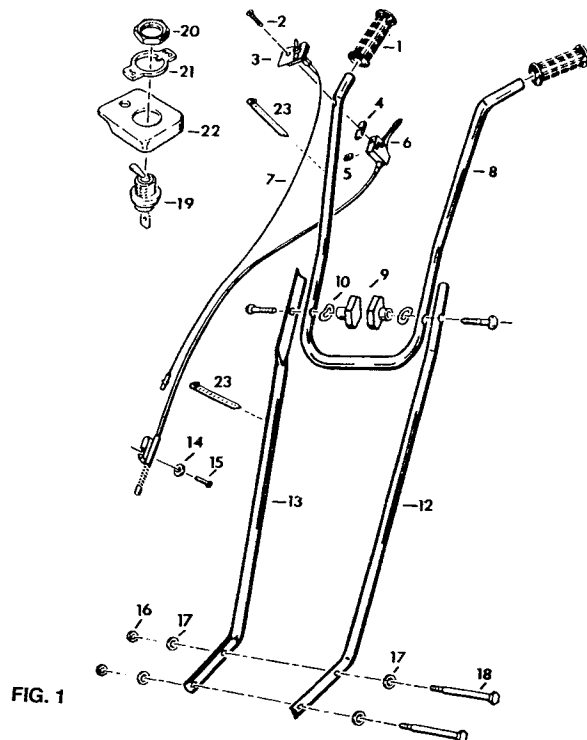

FIG. 1

ITEM	PART NO.	DESCRIPTION
1	204824S	Grip, Handlebar
2	213518S	Screw, #10-24 x $1\frac{3}{8}$
3	213531S	Switch Assembly, w/Mounting
4	213532S	Isolator
5	213519S	Nut, Throttle/Switch Assembly
6	213565S	Throttle Cable Assembly w/Thr
7	213790S	Wire Assembly
8	213534S	Handlebar, Upper
9	213788S	Knob, Plastic, Handlebar
10	213515S	Washer, Curved Knob
11	213516S	Screw, Curved Head, $\frac{5}{16}$ -18 x
12	213572S	Handlebar, Lower, L.H.
13	213571S	Handlebar, Lower, R.H.
14	213591S	Washer, #8, Flat
15	213590S	Screw, #8-32 x 1.0 Hex Hd.
16	201623S	Nut, $\frac{1}{4}$ -20
17	213515S	Washer, Curved
18	213514S	Screw, $\frac{1}{4}$ -20 x $4\frac{1}{2}$
19	* - - -	Switch
20	* - - -	Nut
21	* - - -	Plate, On/Off
22	213530S	Mounting Plate
23	- - - -	Tie Strap