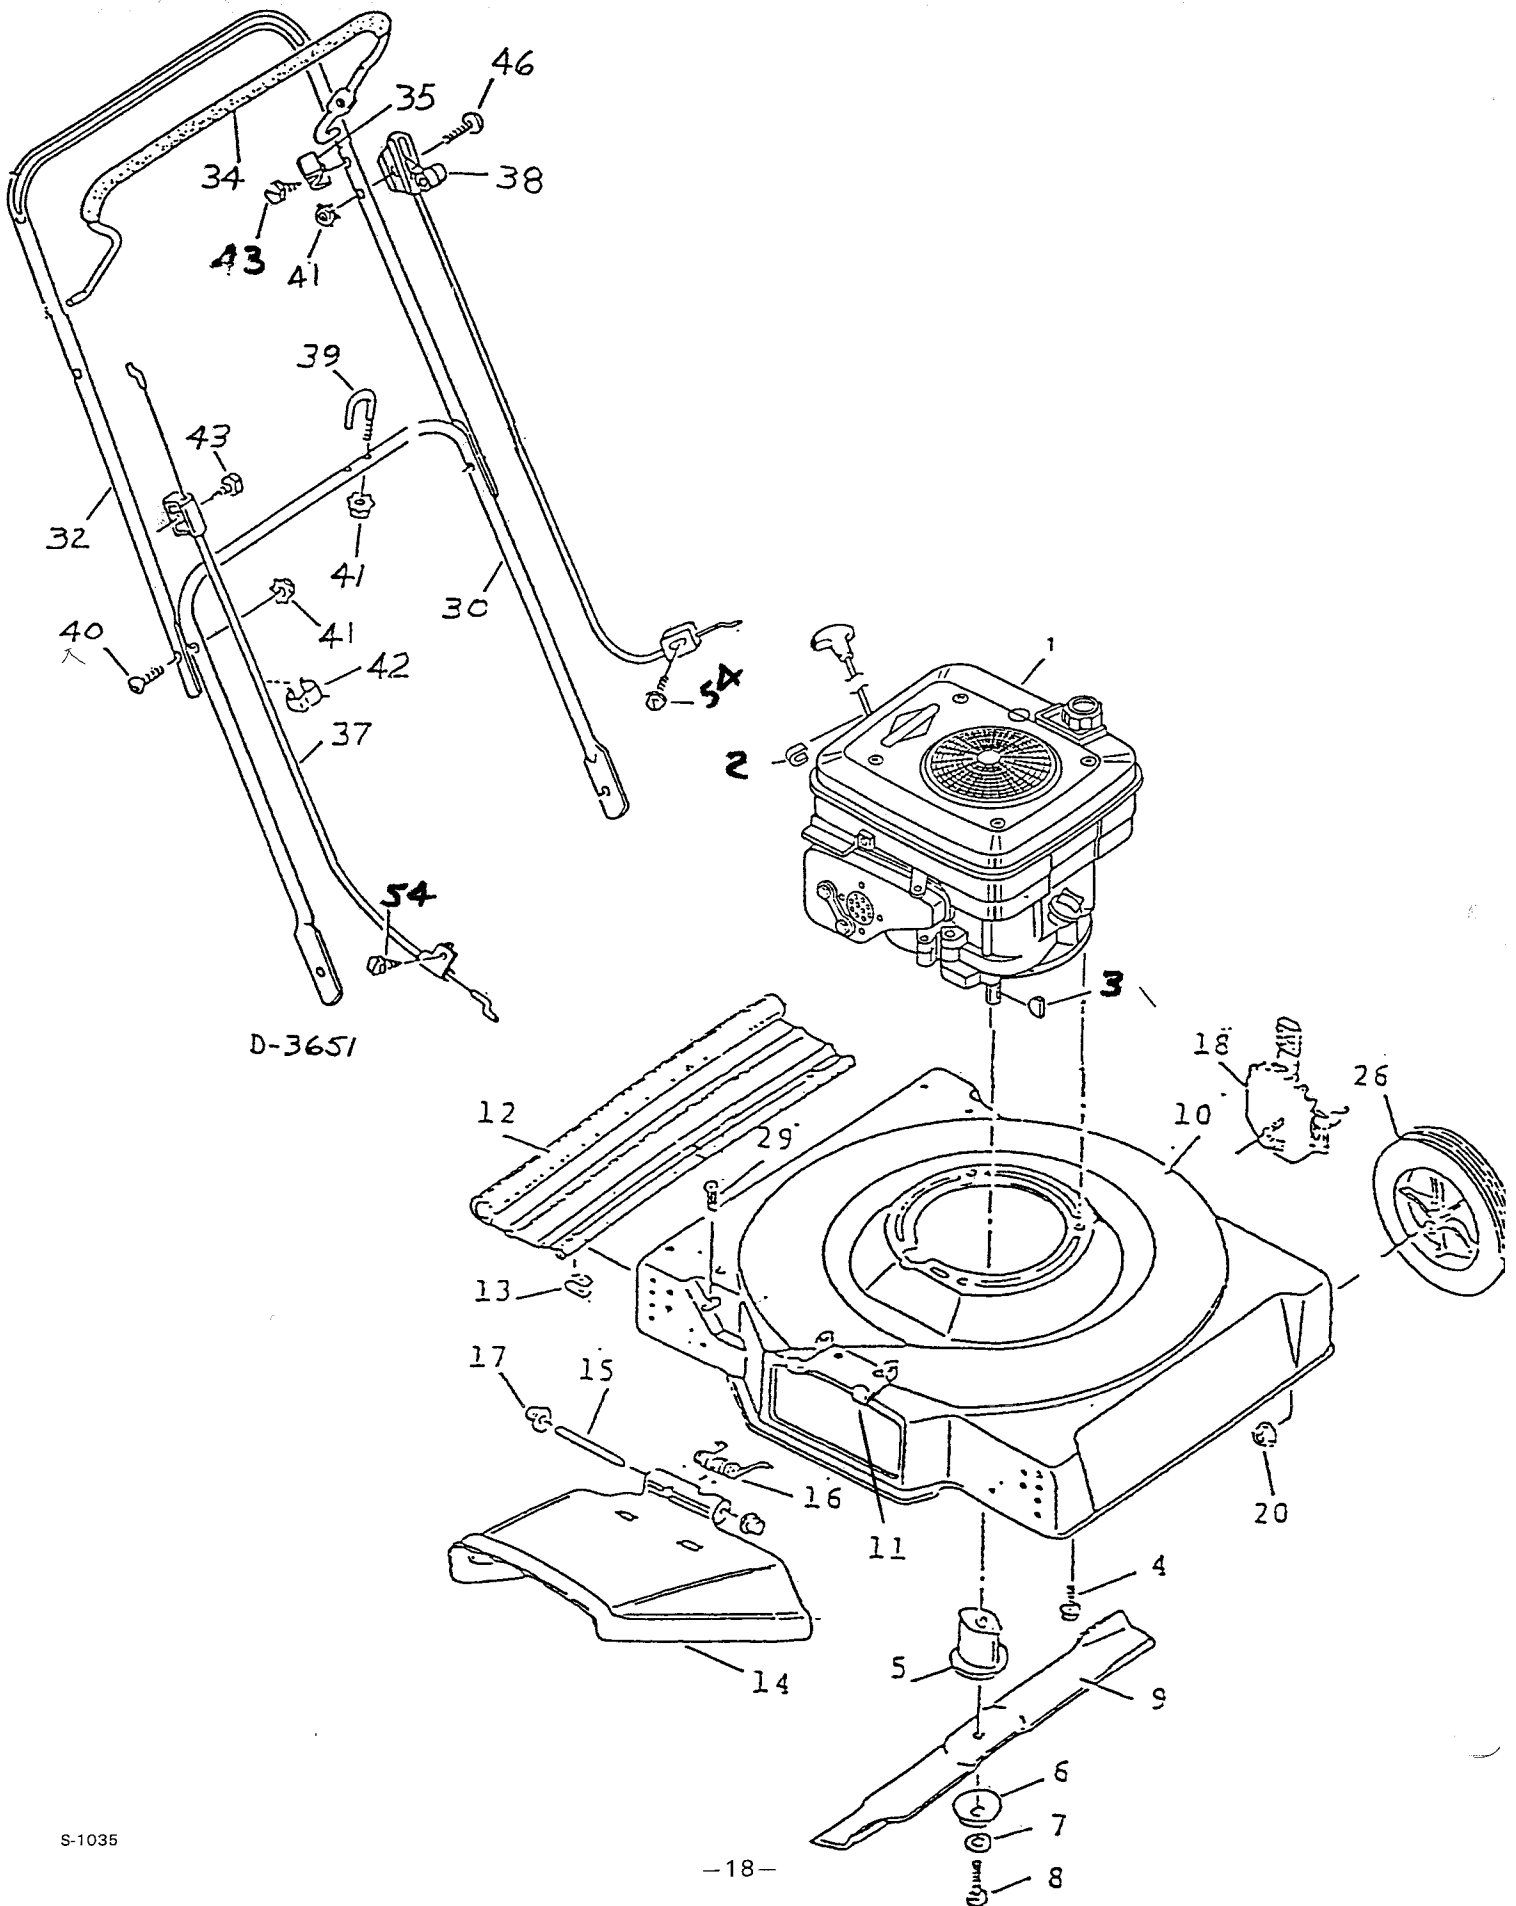

MODEL NO. 8-22261

22" MOWER ILLUSTRATION

**22" MOWER PARTS LIST****MODEL NO. 8-22261**

KEY NO.	DESCRIPTION	PART NO.
1	Engine*	----
2	Stop, Rope	42189
3	Key, Woodruff	20062
4	Bolt, Engine	25X6
5	Adapter, Blade	42734
6	Washer Blade	17X137
7	Washer	17X124
8	Bolt, Hex.	1X68
9	Blade	20046HT
10	Housing	70102
11	Chute Bracket	22271Z
12	Deflector Rear	42747
13	Retainer	42743
14	Deflector Chute	42919
15	Pivot Pin	215X11Z
16	Spring	166X5
17	Push On Cap	28X42
18	Height Adjuster***	----
20	Locknut Flange	15X68Z
26	Wheel And Tire	42173
29	Cotter Pin	30X35
30	Handle, Lower	43272C
32	Handle, Upper	43311C
34	Engine Stop Lever Deluxe	43304
35	Stop, Lever	42765Z
37	Engine Stop Cable	43370
38	Throttle Control	43374
39	"U" Bolt	42896Z
40	Bolt	3X136Z
41	Locknut	15X66
42	Clamp, Cable	42950
43	Screw	26X220
46	Bolt	3X105
51	Nut	15X84
54	Screw	6X95
55	Hub, Cap	20107
	Parts Bag	43423
	Instruction Book	F-88402
	Decal, 2X7	43X416
	Decal, 4X4	59X615

\*NOTE: These parts are included with the blade housing assembly.