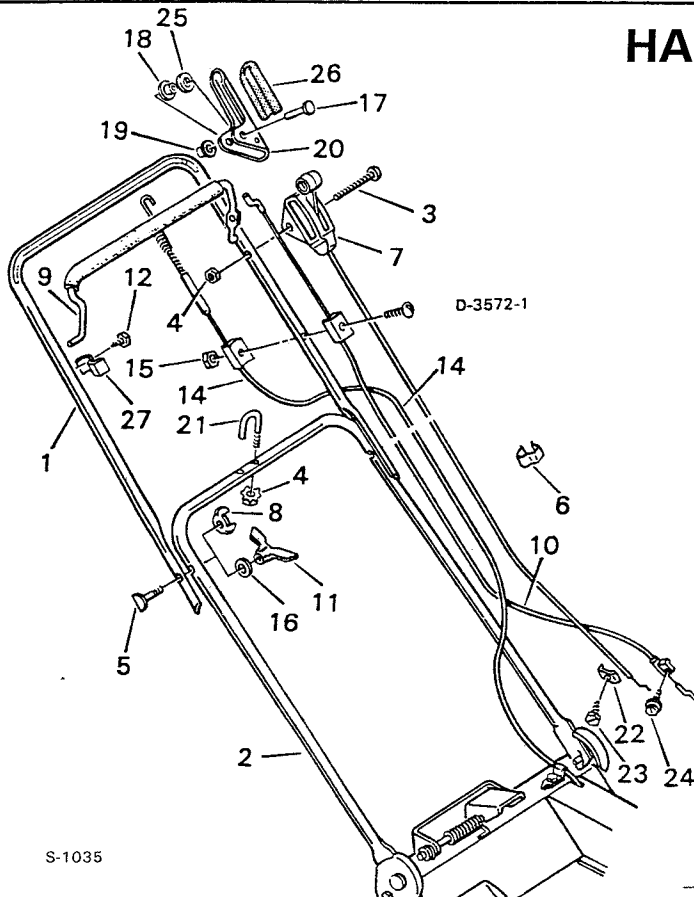

HANDLE

KEY NO.	DESCRIPTION	PART NO.
1	Handle, Upper Deluxe	43310C
2	Handle, Lower	43189C
3	Bolt	3X105
4	Locknut	15X66
5	Bolt, Contour Head	6X73
6	Clamp, Cable	42950
7	Throttle Control	42879
8	Wing Nut	14X83
9	Lever, Engine Stop	43306
10	Cable, Engine Stop	42941
11	Knob, Handle	42027
12	Screw	26X220
13	Screw #10-24x1 3/4"	3X150
14	Cable, Drive	42875
15	Nut	15X102
16	Washer	17X47Z
17	Pin, Pivot	42208
18	Spacer, Shoulder	43313
19	Push On Cap	28X42
20	Lever, Drive	43045C
21	U-Bolt	42896Z
22	Clamp, Throttle Cable	42294
23	Screw, Throttle Clamp	26X237
24	Screw, Engine Stop Cable	26X234
25	Spacer	43314
26	Grip	43010
27	Stop, Lever	43044Z