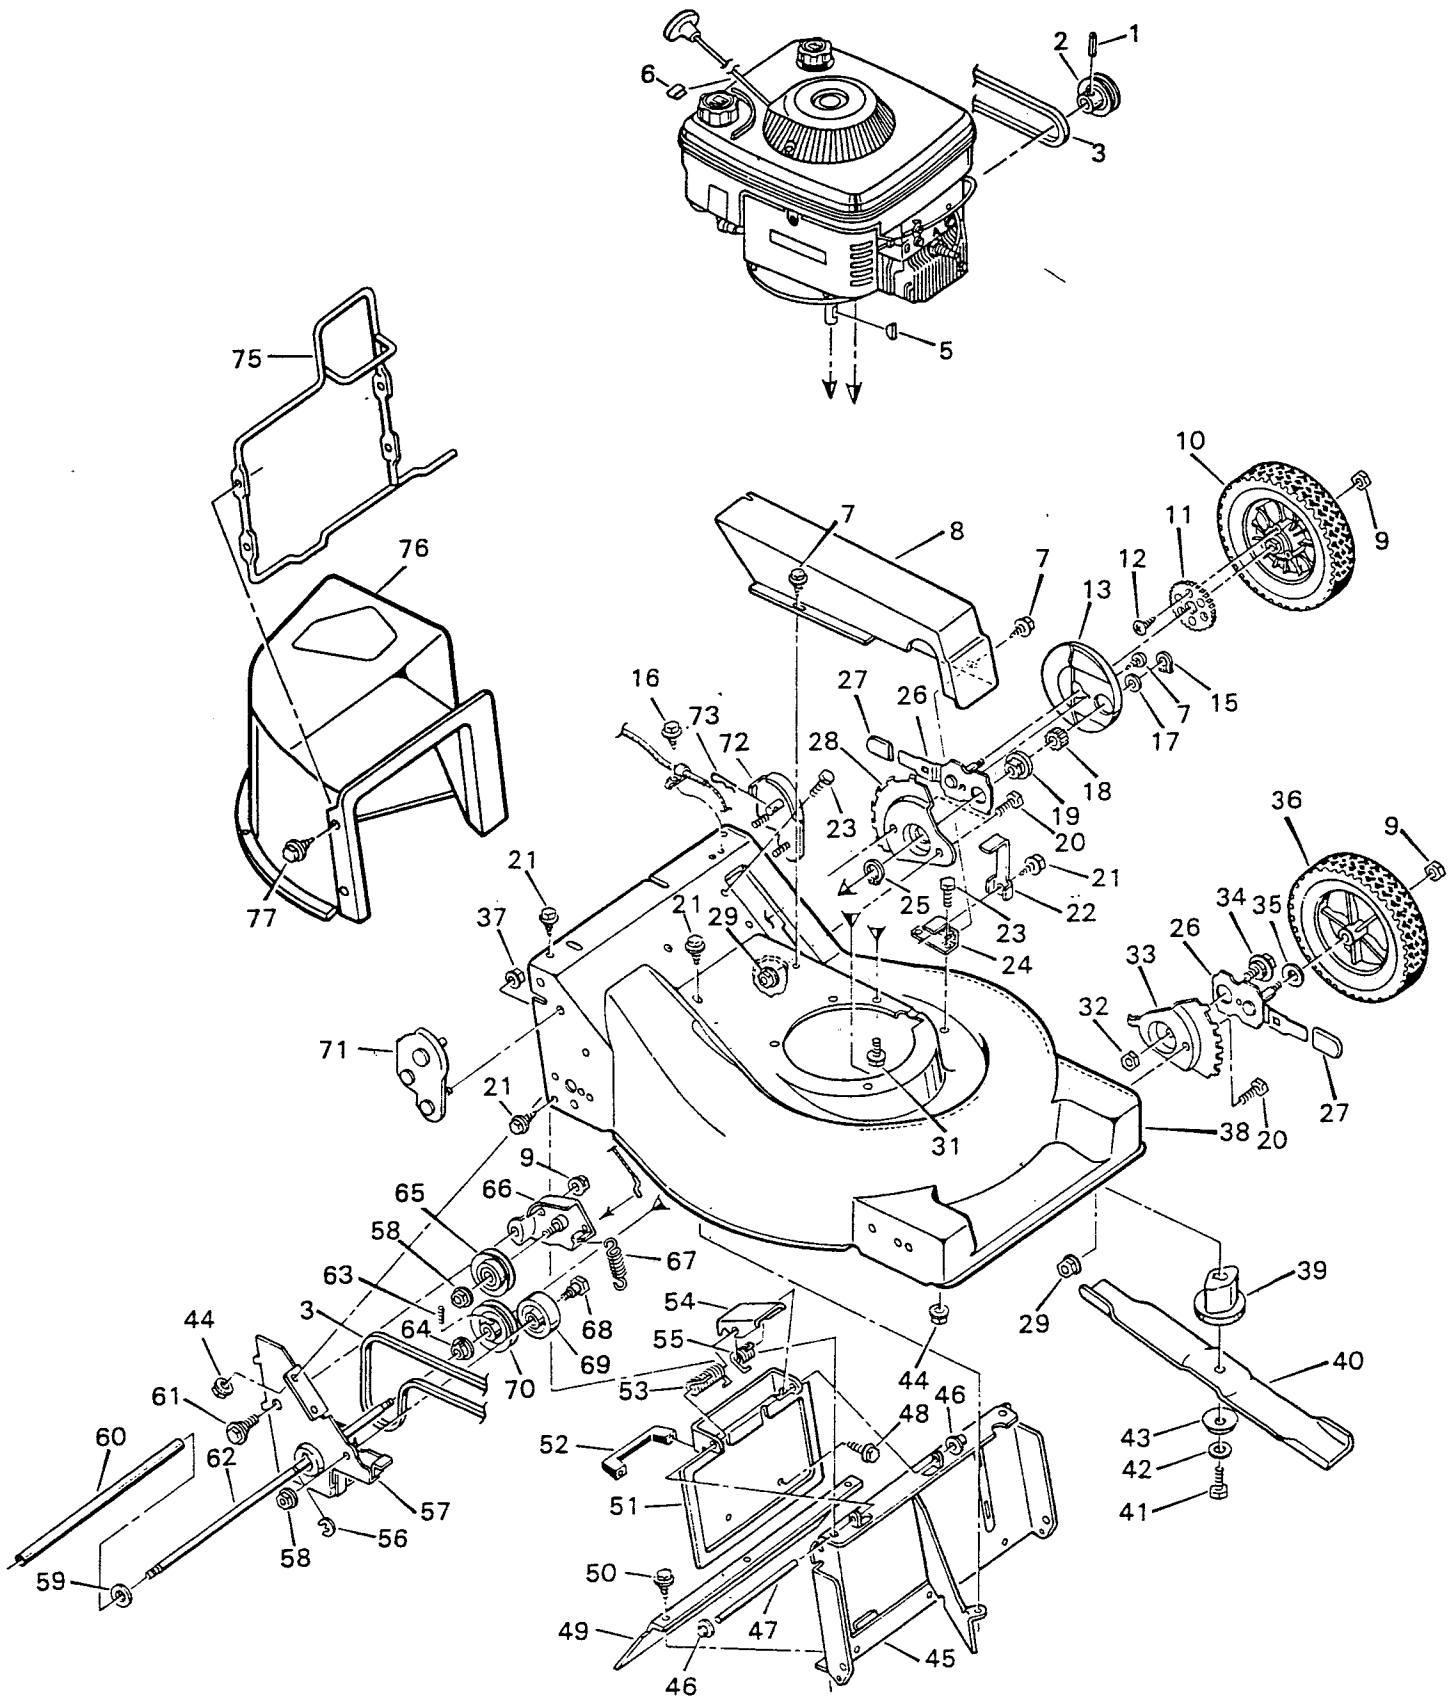

MODEL NO. 8-21981

REAR BAGGER

REAR BAGGER PARTS LIST

MODEL 8-21981

KEY NO.	DESCRIPTION	PART NO.	KEY NO.	DESCRIPTION	PART NO.
1	Pulley, Spring	32X64	39	Adapter, Blade	42735
2	Pulley, Engine	42493	40	Blade	22860HT
3	Belt	37X49	41	Bolt	1X69
4	Engine*	---	42	Washer	17X124
5	Key, Woodruff	20062	43	Washer, Belleville	17X137
6	Stop, Rope	42189	44	Nut, Hex	15X82
7	Screw	26X219	45	Plate, Rear	43247F200
8	Guard, Belt	42492	46	Push On Cap	28X42
9	Nut, Hex	15X84	47	Pin, Pivot	215X13Z
10	Wheel & Tire, Rear	42699	48	Screw	26X244
11	Gear, Spur	42470	49	Deflector, Rear	43263
12	Screw	26X232	50	Screw	26X245
13	Cover, Dust	42695	51	Door, Rear	43261E701
15	Ring, Retainer	11X15	52	Handle, Door	43256
16	Screw	26X185	53	Spring, Torsion	166X31
17	Washer	17X52Z	54	Latch	42004Z
18	Pinion Assembly	43238	55	Spring, Torsion	166X30
19	Bearing, Height Adjuster	42694	56	Ring, Retaining	11X16
20	Bolt	1X85	57	Bracket	42458E701
21	Screw	26X214	58	Nut, Hex	15X88
22	Belt Guide, Upper	42494Z	59	Washer	17X152Z
23	Bolt	1X38	60	Cover, Axle	42464
24	Belt, Guide, Lower	42497	61	Bolt	9X15
25	Ring, Retainer	11X14	62	Axle, Drive	42453
26	Arm, Height Adjuster	42757	63	Screw, Set 1/4"-20X5/8"	400286
27	Grip	20065	64	Bearing, Drive Axle	42849
28	Plate, Left Rear Index	42693Z	65	Pulley, Idler	42461
-	Plate, Right Rear Index	42692Z	66	Arm, Idler	42455Z
29	Nut	15X68Z	67	Spring	165X27
31	Bolt	25X6	68	Bolt	9X35
32	Nut, Hex	15X84	69	Idler Assembly	42856
33	Plate, Left Front Index	42753Z	70	Pulley	42454
-	Plate, Right Front Index	42754Z	71	Bracket, Right Handle	43192
34	Bolt	9X26	72	Bracket, Left Handle	43193
35	Washer	17X102Z	73	Pin, Hair	31X5
36	Wheel & Tire, Front	42173	75	Frame Assembly +	43262
37	Nut, Hex	15X84	76	Side Chute +	43019-701
38	Housing Assembly	70105	77	Screw +	26X234
			#	Inst. Book & Parts List	F-88409
			#	Parts Bag	43217
			#	Decal Front Deck	43X279
			#	Decal Belt Cover	58X859