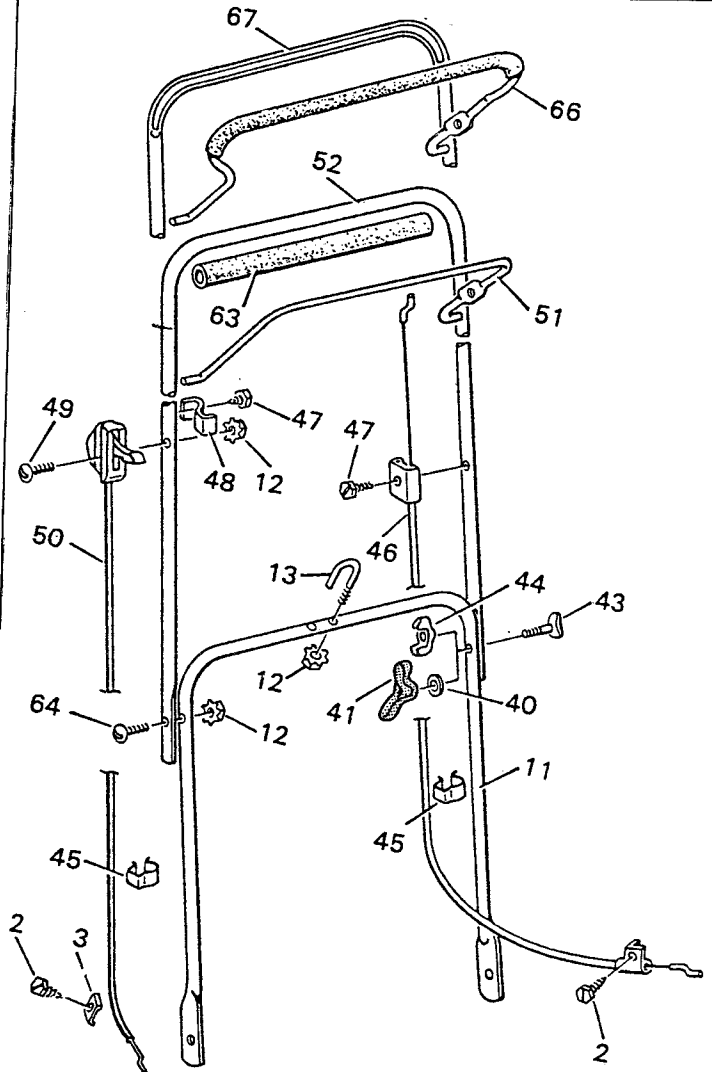

MODEL NO. 8-21853

REAR BAGGER

REAR BAGGER PARTS LIST

MODEL NO. 8-21853

KEY NO.	DESCRIPTION	MODEL 21853	KEY NO.	DESCRIPTION	MODEL 21853
1	Engine*	----	47	Screw	26X220
2	Screw	6X94	48	Stop, Lever	43044Z
3	Clamp	43093	49	Screw	3X105
4	Key, Woodruff	20062	50	Throttle Control	43367
5	Housing	70103	51	Engine Stop Lever, Standard	42763C
6	Bracket, Right Handle	43192	52	Handle, Standard Upper	43301C
8	Bracket, Left Handle	43193	53	Grass Catcher, Top Half	43266
9	Screw, Tapping	26X214	54	Grass Catcher, Bottom Half	43265
10	Nut, Flange	15X68Z	55	Baffle	42935
11	Handle, Lower	43189C	56	Clip	192X1
12	Locknut	15X66	57	Fastener, Panel	193X1
13	U-Bolt	42896Z	58	Screw	4X21
14	Spacer	43198	59	Nut, Hex	15X102
15	Wheel and Tire**	----	60	Grass Catcher, Complete	407086
16	Height Adjuster Assembly***	----	61	Side Chute +	43019-701
17	Blade Adapter	42735	62	Frame Assembly +	43262
18	Blade	22860HT	63	Grip, Optional	42062
19	Washer, Blade	17X137	64	Bolt, Hex	1X94
20	Washer	17X124	65	Locknut, Flange	15X84
21	Bolt, Hex	1X69	66	Engine Stop Lever, Deluxe	43316
22	Plate, Rear	43247	67	Handle, Deluxe Upper	43308C
23	Push On Cap	28X42	68	Hub Cap	20107
24	Pin, Pivot	215X13Z	69	Screw	26X234
25	Screw	26X244	70	Frame Assembly, Bag	43299
26	Deflector, Rear	43263			
27	Screw	26X245			
28	Door, Rear	43261E701			
29	Handle, Door	43256			
30	Spring, Torsion	166X31			
31	Latch	42004Z			
32	Spring Torsion	166X30			
33	Screw	26X213			
34	Bolt, Engine Mounting	25X6			
35	Hair Pin	31X5			
36	Frame Assembly, Bag	43264			
37	Tube, Upper Support	42432			
38	Bag, Black	43267			
39	Bag and Frame	407085			
40	Washer	17X47Z			
41	Knob, Plastic	42027			
42	Stop, Rope	42189			
43	Bolt, Contour Head	6X73			
44	Wing Nut	14X83			
45	Retainer, Cable	42950			
46	Engine Stop Cable	43362			
#	Instruction & Parts List	F-88405			
#	Decal-Front Deck	43X282			
#	Parts Bag	43426			