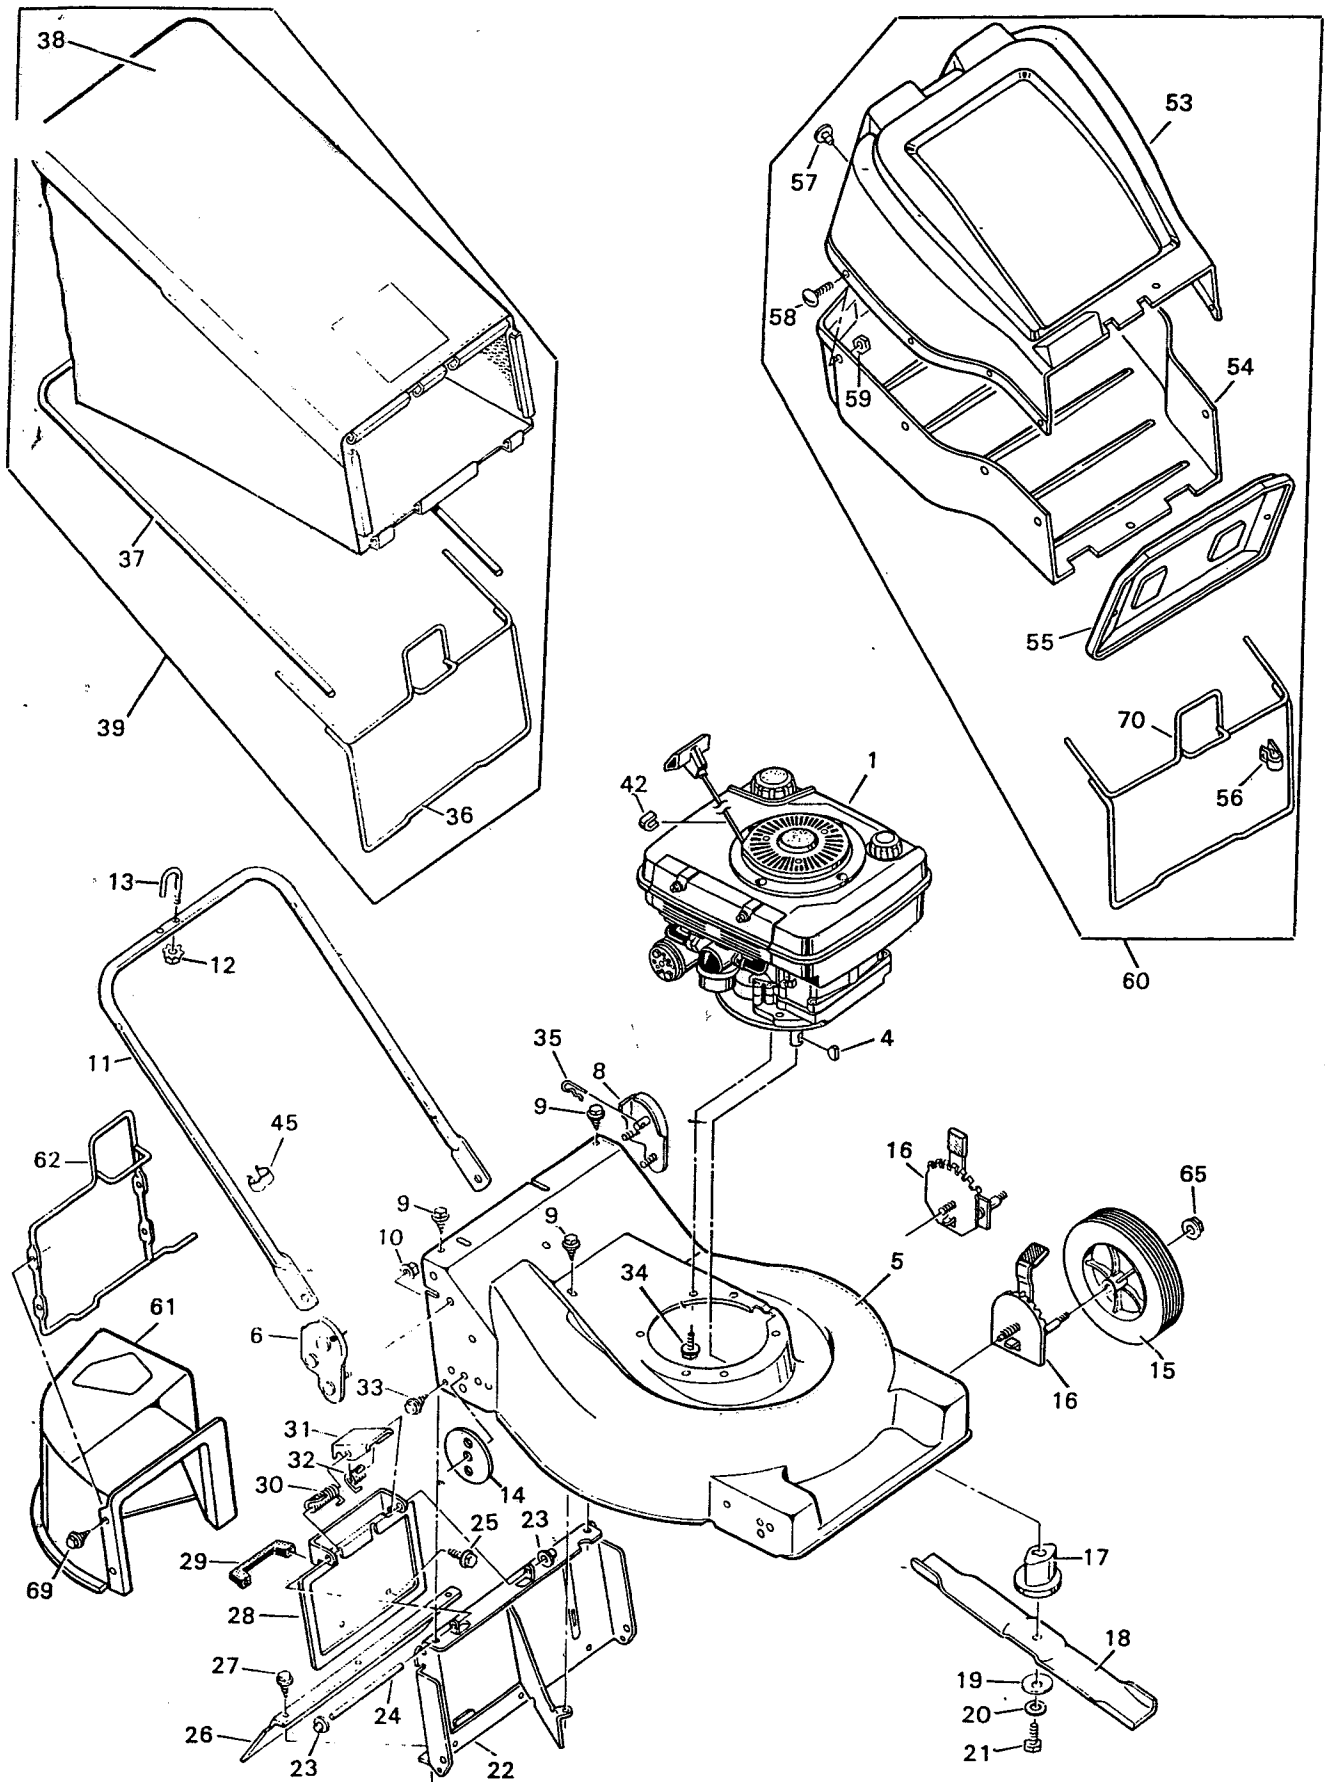

MODEL NO. 8-21853

REAR BAGGER

REAR BAGGER PARTS LIST

MODEL NO. 8-21853

KEY NO.	DESCRIPTION	MODEL 21853	KEY NO.	DESCRIPTION	MODEL 21853
1	Engine*	----	47	Screw	26X220
2	Screw	6X94	48	Stop, Lever	43044Z
3	Clamp	43093	49	Screw	3X105
4	Key, Woodruff	20062	50	Throttle Control	43367
5	Housing	70103	51	Engine Stop Lever, Standard	42763C
6	Bracket, Right Handle	43192	52	Handle, Standard Upper	43301C
8	Bracket, Left Handle	43193	53	Grass Catcher, Top Half	43266
9	Screw, Tapping	26X214	54	Grass Catcher, Bottom Half	43265
10	Nut, Flange	15X68Z	55	Baffle	42935
11	Handle, Lower	43189C	56	Clip	192X1
12	Locknut	15X66	57	Fastener, Panel	193X1
13	U-Bolt	42896Z	58	Screw	4X21
14	Spacer	43198	59	Nut, Hex	15X102
15	Wheel and Tire**	----	60	Grass Catcher, Complete	407086
16	Height Adjuster Assembly***	----	61	Side Chute +	43019-701
17	Blade Adapter	42735	62	Frame Assembly +	43262
18	Blade	22860HT	63	Grip, Optional	42062
19	Washer, Blade	17X137	64	Bolt, Hex	1X94
20	Washer	17X124	65	Locknut, Flange	15X84
21	Bolt, Hex	1X69	66	Engine Stop Lever, Deluxe	43316
22	Plate, Rear	43247	67	Handle, Deluxe Upper	43308C
23	Push On Cap	28X42	68	Hub Cap	20107
24	Pin, Pivot	215X13Z	69	Screw	26X234
25	Screw	26X244	70	Frame Assembly, Bag	43299
26	Deflector, Rear	43263			
27	Screw	26X245			
28	Door, Rear	43261E701			
29	Handle, Door	43256			
30	Spring, Torsion	166X31			
31	Latch	42004Z			
32	Spring Torsion	166X30			
33	Screw	26X213			
34	Bolt, Engine Mounting	25X6			
35	Hair Pin	31X5			
36	Frame Assembly, Bag	43264			
37	Tube, Upper Support	42432			
38	Bag, Black	43267			
39	Bag and Frame	407085			
40	Washer	17X47Z			
41	Knob, Plastic	42027			
42	Stop, Rope	42189			
43	Bolt, Contour Head	6X73			
44	Wing Nut	14X83			
45	Retainer, Cable	42950			
46	Engine Stop Cable	43362			
#	Instruction & Parts List	F-88405			
#	Decal-Front Deck	43X282			
#	Parts Bag	43426			