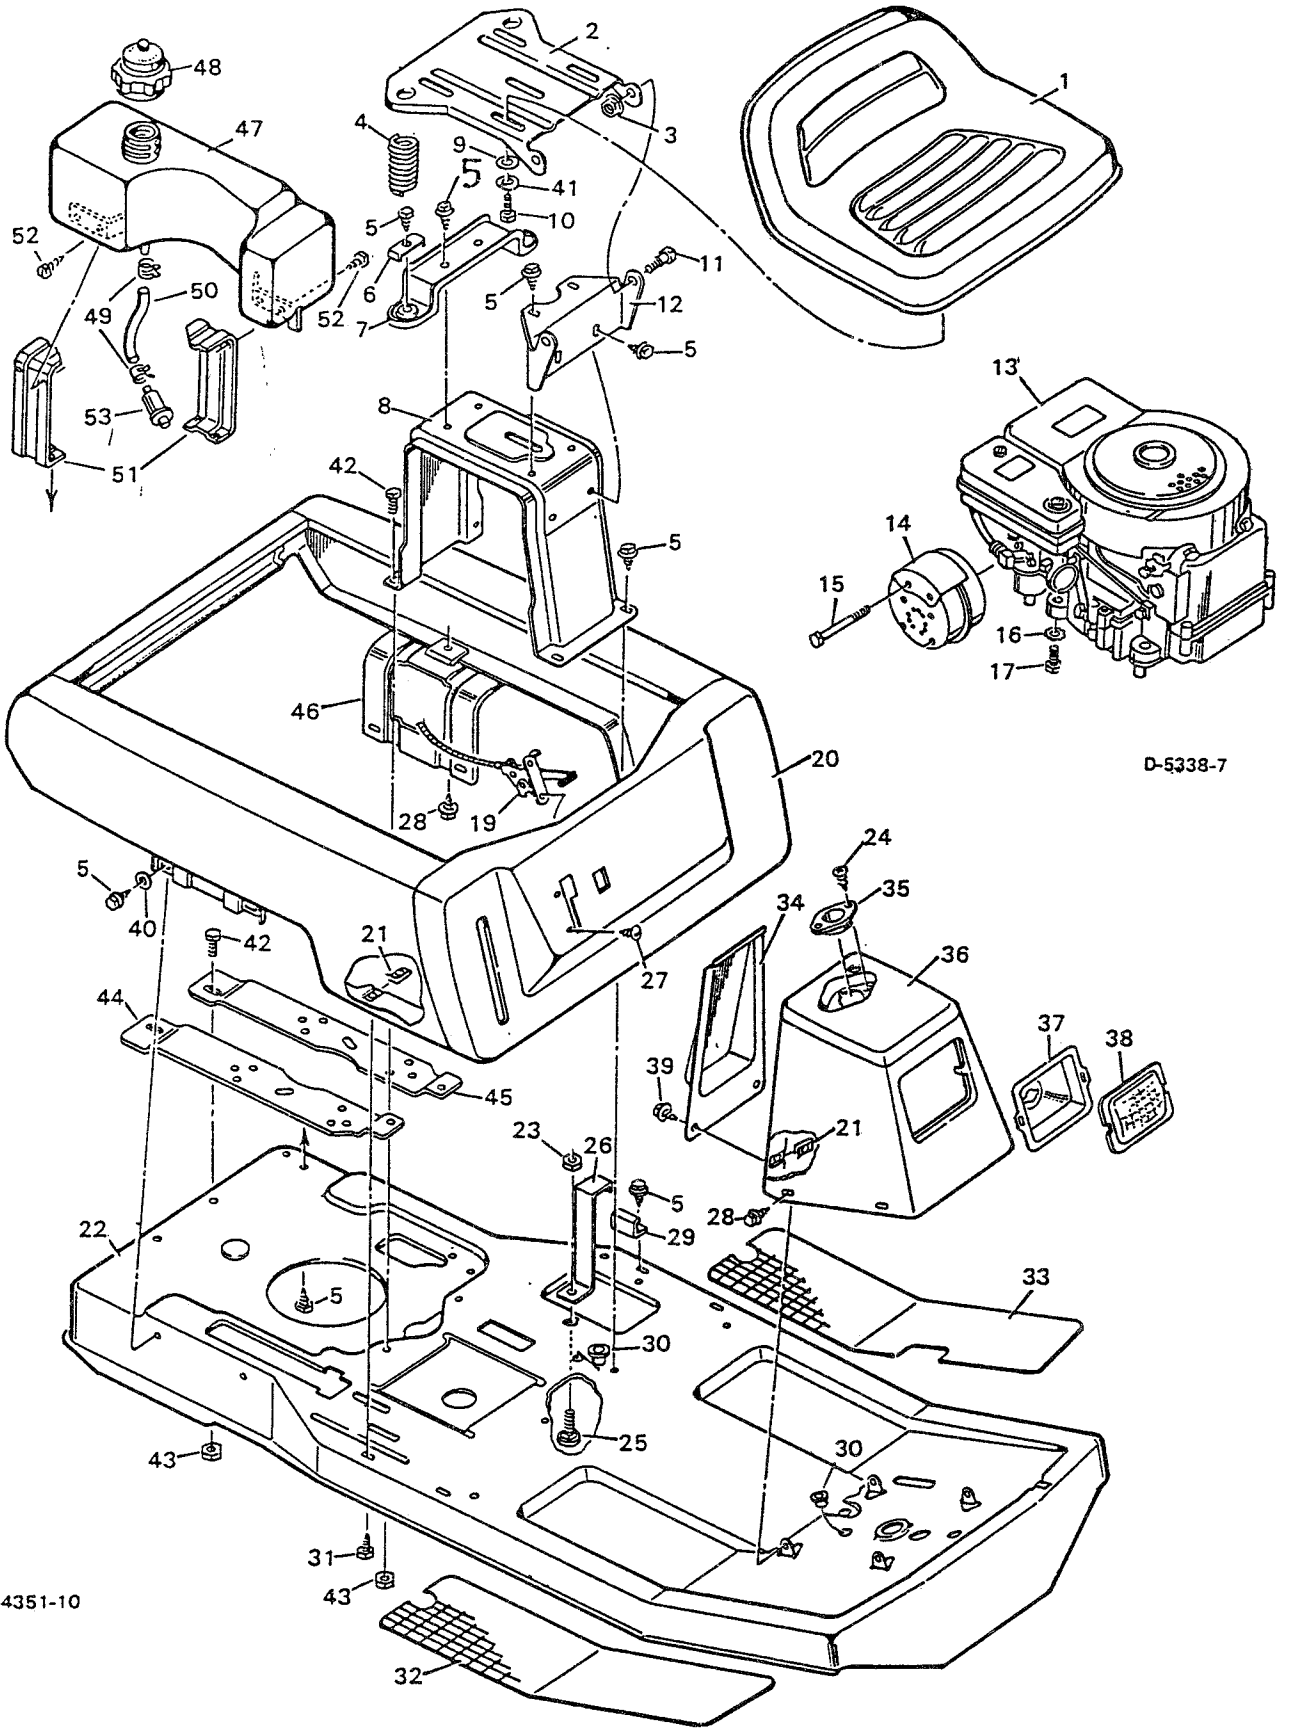

MODEL NO. 7-30502X92

FRAME & BODY

D-5338-7

D-4351-10

FRAME & BODY

MODEL NO. 7-30502X92

KEY NO.	DESCRIPTION	PART NO.
1	Seat	91039
2	Seat Mount	55765
3	Locknut, Flange 3/8"-16	15X84
4	Seat Spring	164X17
5	Screw	26X49
6	Spring Retainer	90014
7	Spring Hanger	55062
8	Seat Support	55741
9	Washer	17X47Z
10	Hex Bolt 5/16"-18x5/8"	1X45
11	Shoulder Bolt 3/8"-16X7/8"	9X30
12	Seat Hinge	55061
13	Engine	+
14	Muffler	90331PA
15	Hex Bolt 1/4"-20X3 1/4"	1X117
16	Washer, Shakeproof	19X8
17	Bolt, Engine Mount	25X6
19	Control & Cable	55330PA
20	Rear Body Assembly, For Light	55678
21	Nut, Tinnerman 1/4"-20	28X18
22	Frame Channel	55941
23	Nuts, Keps 1/4"-20	15X66
24	Screw, Tapping	26X201
25	Bolt, Carriage	2X67
26	Clamp, Battery	55210Z
27	Screw, Tapping	26X159
28	Screw, Tapping	26X214
29	Battery Clip	55149Z
30	Bushing	21268
31	Bolt, Hex 1/4"-20X5/8"	6X74
32	Mat, Running Board (R.H.)	55102
33	Mat, Running Board (L.H.)	55103
34	Console Plate	55023
35	Bearing, Steering Post	56022
36	Console Assembly, with light	55932
37	Reflector	90009C
38	Lens	90082
39	Screw, Machine 1/4"-20X1/2"	4X24
40	Washer	19X6
41	Lockwasher	18X16
42	Hex Bolt	1X91
43	Locknut, Flange	15X88
44	Engine Strap, right	55205
45	Engine Strap, left	55206
46	Rear Body Support	55017Z
47	Tank, Fuel	55805
48	Cap, Fuel	55990
49	Clamp, Hose	23713
50	Fuel Line	91022
51	Bracket, Tank	55806E
52	Screw	26X213
53	Filter	+
	Parts Bag	55964
	Owners Manual	F-87520
	Parts List	F-87521
	Decal Console Front	58X939
	Decal RH Console	58X854
	Decal LH Console	58X855
	Decal RH Shroud	58X852
	Decal LH Shroud	58X853