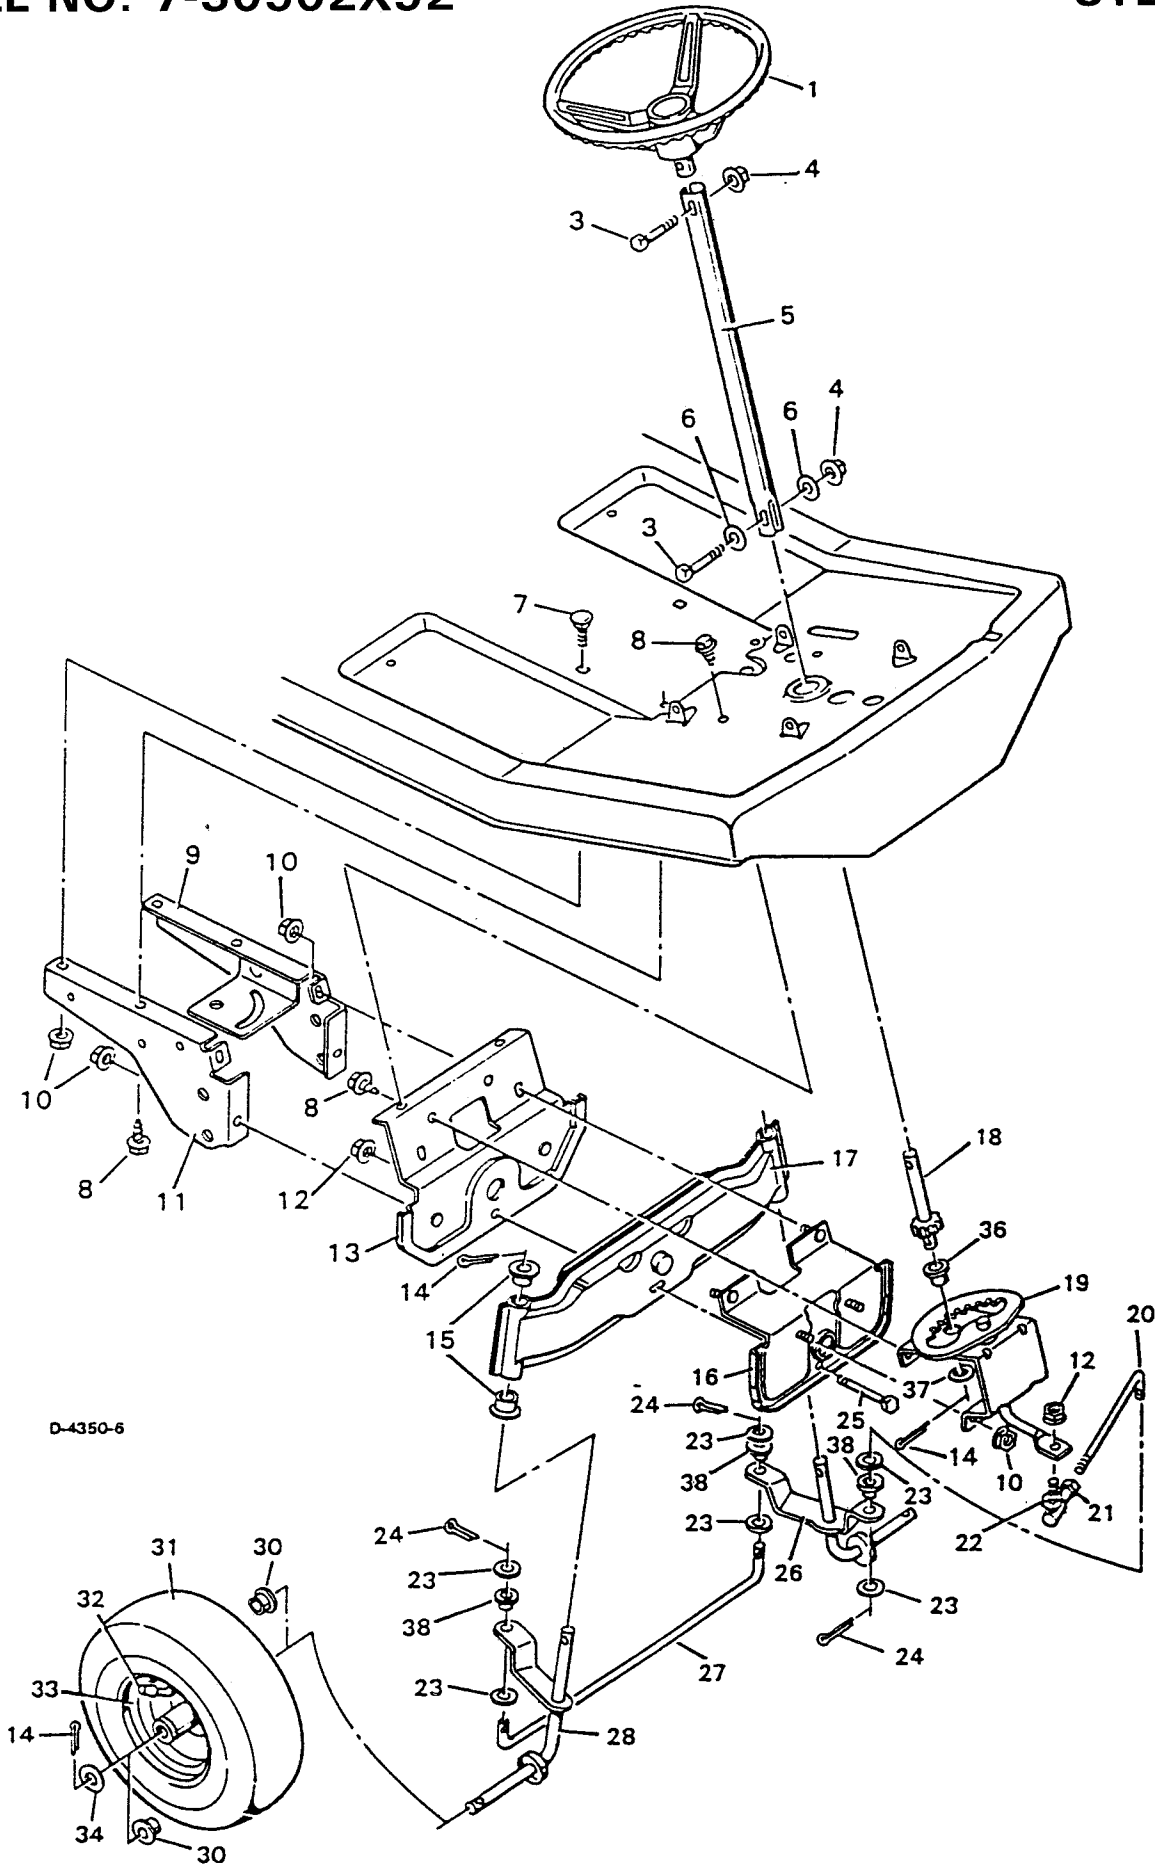

*may have 4100-11 - 3spd
4100-12 5spd*

MODEL NO. 7-30502X92

STEERING

STEERING**MODEL NO. 7-30502X92**

KEY NO.	DESCRIPTION	PART NO.
1	Steering Wheel	90576
3	Hex Bolt 5/16''-18X1 1/2''	1X102
4	Locknut, Flange 5/16''-13	15X88
5	Steering Post	90130C
6	Washer	17X47Z
7	Carriage Bolt 5/16''-18X5/8''	2X53Z
8	Screw, Tapping	26X49
9	Suspension Plate, Left	55384
10	Hex Nut, Flange	15X79Z
11	Suspension Plate, Right	56023
12	Locknut, Flange 3/8''-24	15X87Z
13	Front Axle Support Assembly	55937
14	Cotter Pin	30X49
15	Spindle Bearing	55003
16	Front Axle Hanger Assembly	55655
17	Front Axle Assembly	55024
18	Pinion Gear	55001
19	Sector Assembly	55746
20	Drag Link	55046
21	Hex Nut 3/8''-24	15X61Z
22	Steering Ball Joint	21031
23	Washer	17X53Z
24	Cotter Pin	30X20
25	Hex Bolt 3/8''-24X2 3/8''	1X69
26	Left Spindle Assembly	55381 400301
27	Tie Rod	55026
28	Right Spindle Assembly	55380 400302
30	Bearing	55598
31	Tire Only*	24394
32	Valve Stem & Cap	24373
33	Wheel Only	24364E
34	Washer	24583
36	Bearing	55168
37	Washer	17X100Z
38	Bushing, Nylon	55547