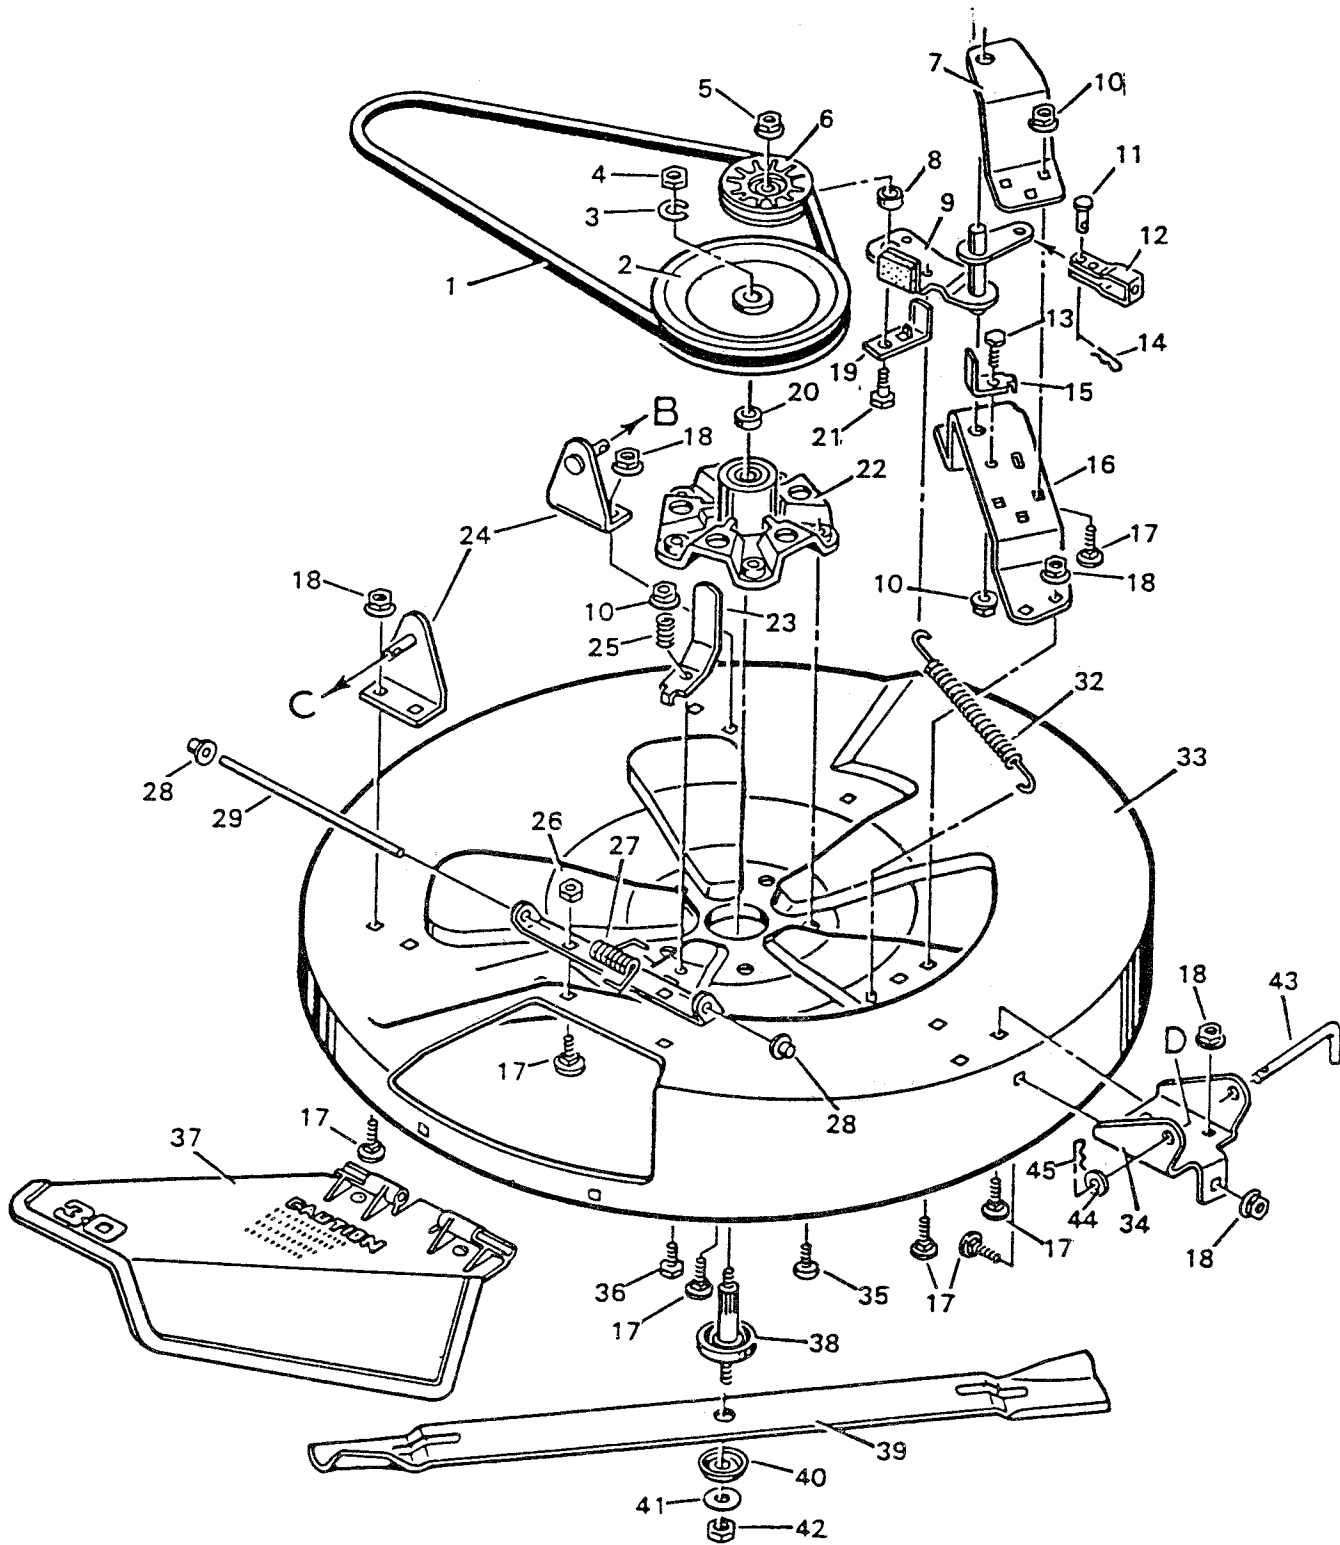

MODEL NO. 7-30502X92

BLADE HOUSING
BOTTOM HALF

D-4745

BLADE HOUSING BOTTOM HALF

MODEL NO. 7-30502X92

KEY NO.	DESCRIPTION	PART NO.
1	Belt, Mower Drive	37X57
2	Pulley, Splined	55452
3	Lockwasher	18X33
4	Locknut 9/16x18	15X101
5	Nut, Hex	15X41
6	Pulley, Idler	91178
7	Bracket, Upper Idler	55921
8	Spacer	55895
9	Assembly, Blade Idler	55979
10	Locknut, Flange	15X88
11	Pin, Clevis	29X99
12	Clevis	24471
13	Bolt, Hex	1X45
14	Pin, Hair	31X6
15	Guide, Belt	55977
16	Bracket, Lower Idler	55920
17	Bolt, Carriage	2X53Z
18	Nut, Flange	15X79Z
19	Guide, Belt	55894
20	Spacer	55273Z
21	Bolt, Hex	1X127
22	Housing, Mandrel	55962
23	Guide, Belt	55956Z
24	Bracket, Hanger	55974
25	Spring, Compression	164X1
26	Nut, Hex	15X43Z
27	Spring, Torsional	166X4
28	Push On Cap	28X23
29	Rod	21197Z
30	Bracket, Chute Deflector	55963
32	Spring, Extension	165X68
33	Housing, Blade	55904 55973
34	Bracket, Front	55916
35	Screw	26X216
36	Bolt, Hex 5/16"-18x7/8"	1X75
37	Deflector, Chute Assembly	55971
38	Jackshaft Splined	55445
39	Blade	55969HT
40	Washer, Belleville	17X155
41	Washer, Hardened	17X154
42	Nut, Hex 9/16"-18	15X100
43	Pin, Pull	90828Z
44	Washer	17X67Z
45	Pin, Hair	31X4
—	Mower Housing, Complete	403215