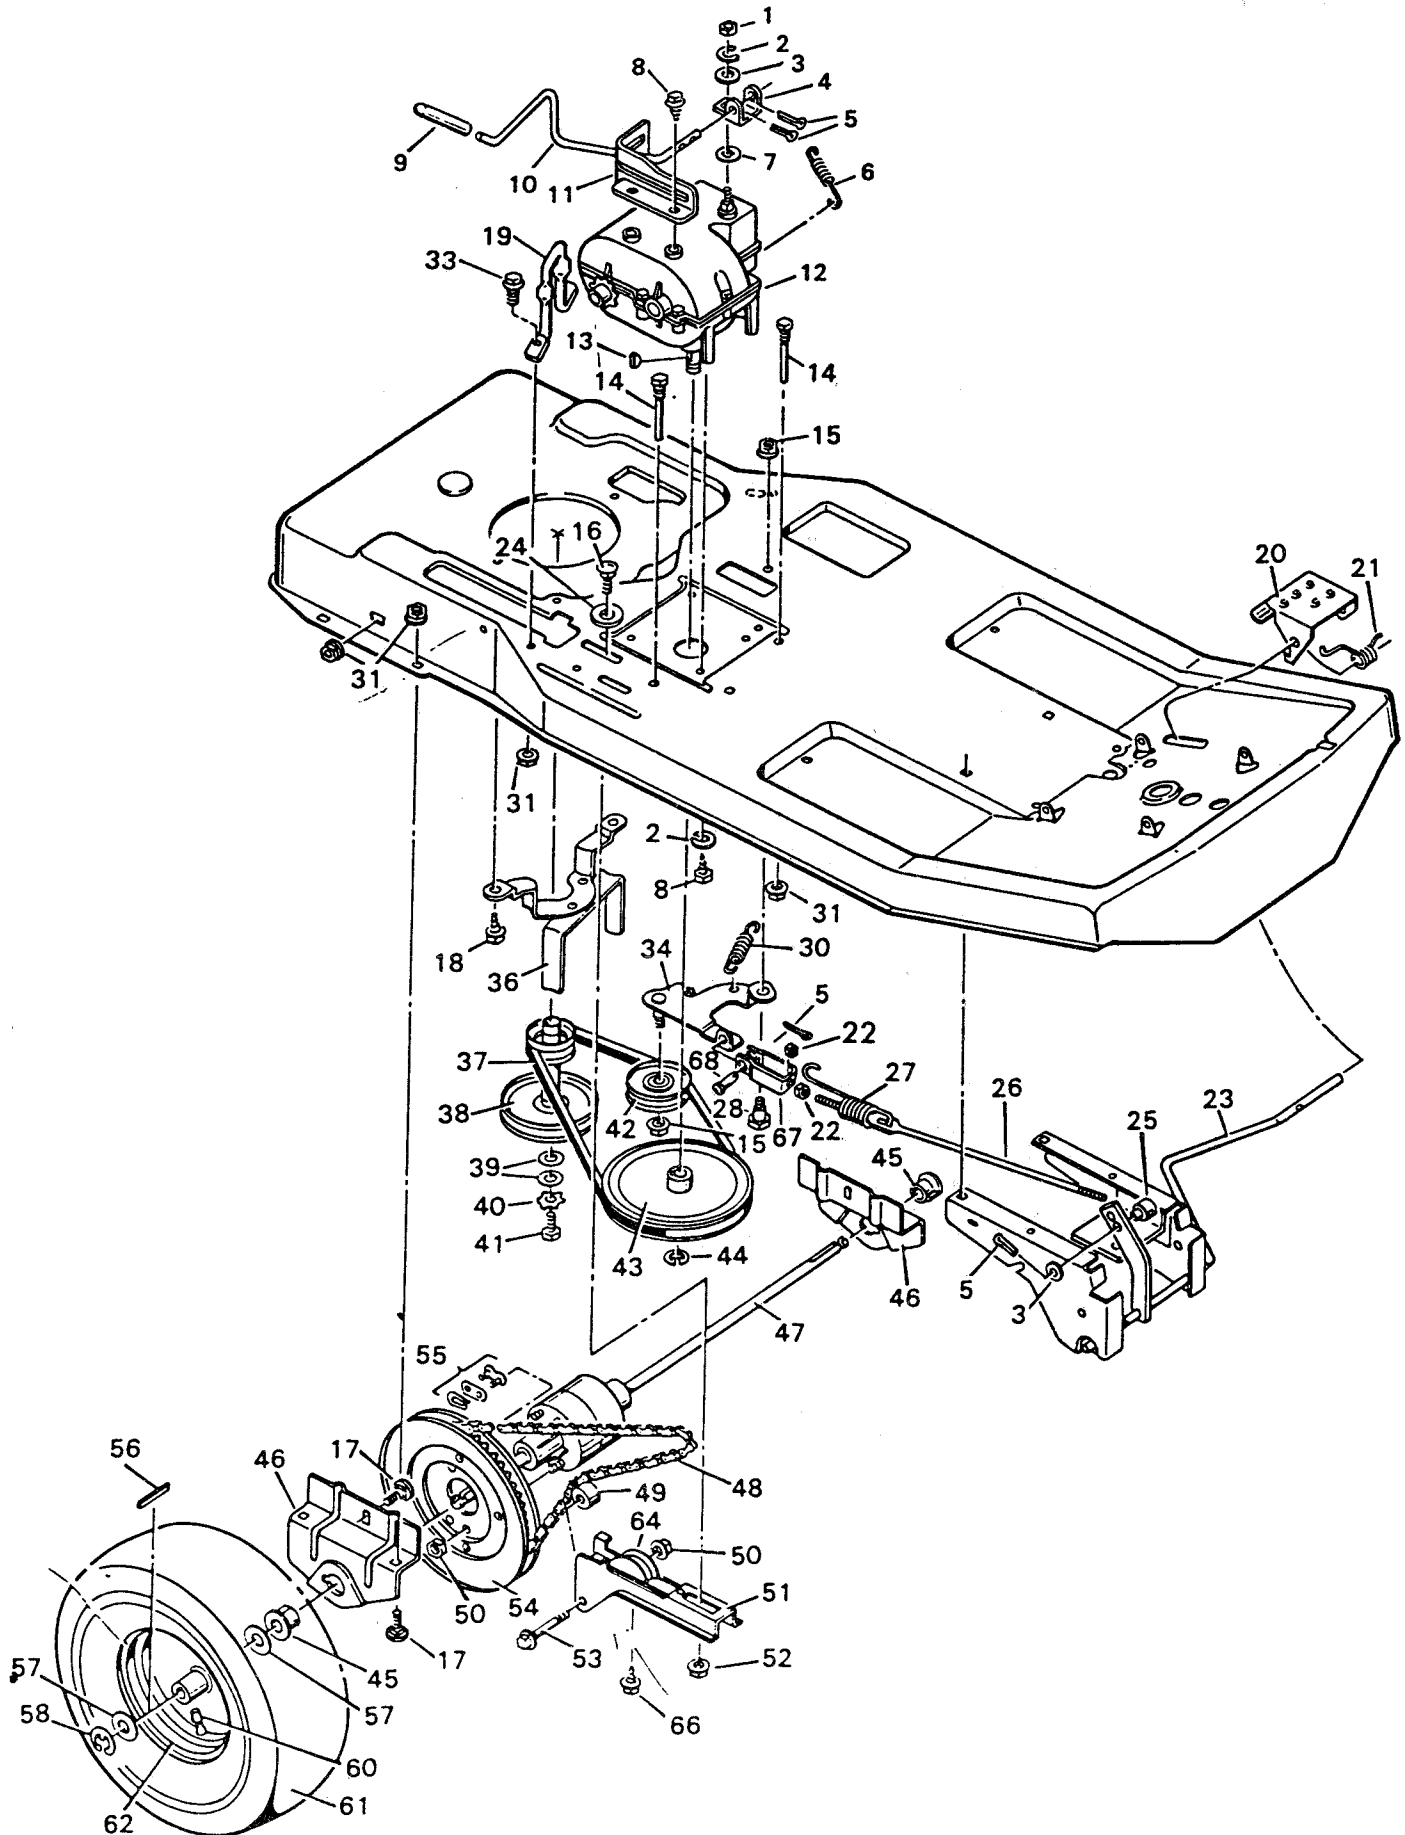

MODEL NO. 7-30502X92

MOTION DRIVE

MOTION DRIVE

MODEL NO. 7-30502X92

KEY NO.	DESCRIPTION	PART NO.	KEY NO.	DESCRIPTION	PART NO.
1	Nut 5/16''-18	15X2	36	Belt Guide Assembly	55281Z
2	Spring Lockwasher	18X15	37	Drive Belt, Traction	37X38
3	Washer	17X47	38	Stack Pulley Assembly	55437Z
4	Transmission Yoke	55262Z	39	Washer	17X103
5	Cotter Pin	30X20	40	Washer	19X35
6	Extension Spring, Brake Return	165X28	41	Hex Bolt 7/16''-20X1''	1X80
7	Washer	17X148	42	Idler Pulley	20613
8	Screw, Tapping	26X207	43	Pulley, Transmission	55101
9	Grip	55321	44	Retainer Ring	11X7
10	Shift Lever	55121Z	45	Axle Bearing, Flange	55597
11	Transmission Gate	55262Z	46	Bracket, Rear Axle	55065
12	Transmission, JB Foote	***	47	Differential, Peerless 100	+
13	Woodruff Key #9	20697	48	Roller Chain	55115
14	Guide Screw	20619	49	Roller**	90176
15	Locknut, Flange 3/8''-16	15X84	50	Locknut, Flange 5/16''-18**	15X88
16	Carriage Bolt 3/8''-16X3/4''	2X56	51	Chain Adjustment Bracket	55194
17	Carriage Bolt 5/16''-18X5/8''	2X53Z	52	Hex Nut, Flange 3/8''-16	15X68
18	Screw, Tapping	26X49	53	Shoulder Bolt 5/16'' -18X17.2''***	9X22
19	Chain Clamp	55264Z	54	Sprocket & Chain Guard, 50 Tooth	55621
20	Pedal, Clutch/Brake	55395	55	Connecting Link	407059
21	Torsional Spring, Pedal	166X18	56	Key, Square 3/16''	21553
22	Hex Nut	15X2	57	Washer	21521
23	Lever Assembly, Brake/Clutch	55656	58	E-Ring	11X3
24	Washer	17X67Z	60	Valve Stem & Cap	24373
25	Adjustable Nut	55002	61	Tire Only*	24393
26	Rod, Brake/Clutch	55737Z	62	Wheel Only	24391E
27	Extension Spring, Brake	165X51	64	Guide Block**	23403
28	Shoulder Bolt 3/8''-16X7/8''	9X30	66	Screw, Tapping**	26X214
30	Extension Spring, Clutch	165X39	67	Clevis	21915Z
31	Hex Nut, Flange 5/16''-18	15X79	68	Clevis Pin	29X99
33	Hex Bolt	1X45			
34	Idler Arm Assembly	55067Z			

+ NOTE: Replacement parts for the transmission or differential are available from a Tecumseh Authorized Service Center. See "Engines, Gasoline" or "Gasoline Engines" in the yellow pages of the telephone directory.

*NOTE: For replacement parts, always give the name on the side of the tire so that the tire pattern will be the same.

**NOTE: These parts are included with the chain adjusting bracket, key no. 51.

***NOTE: Replacement parts for the transmission are available from a J.B. Foote Distributor listed on the warranty or contract: The J.B. Foote Foundry Co., P.O. Box 236, Fredericktown, Ohio, 43019, C/O Parts Service Manager.

*may have 4100-11 - 3spd
4100-12 5spd*