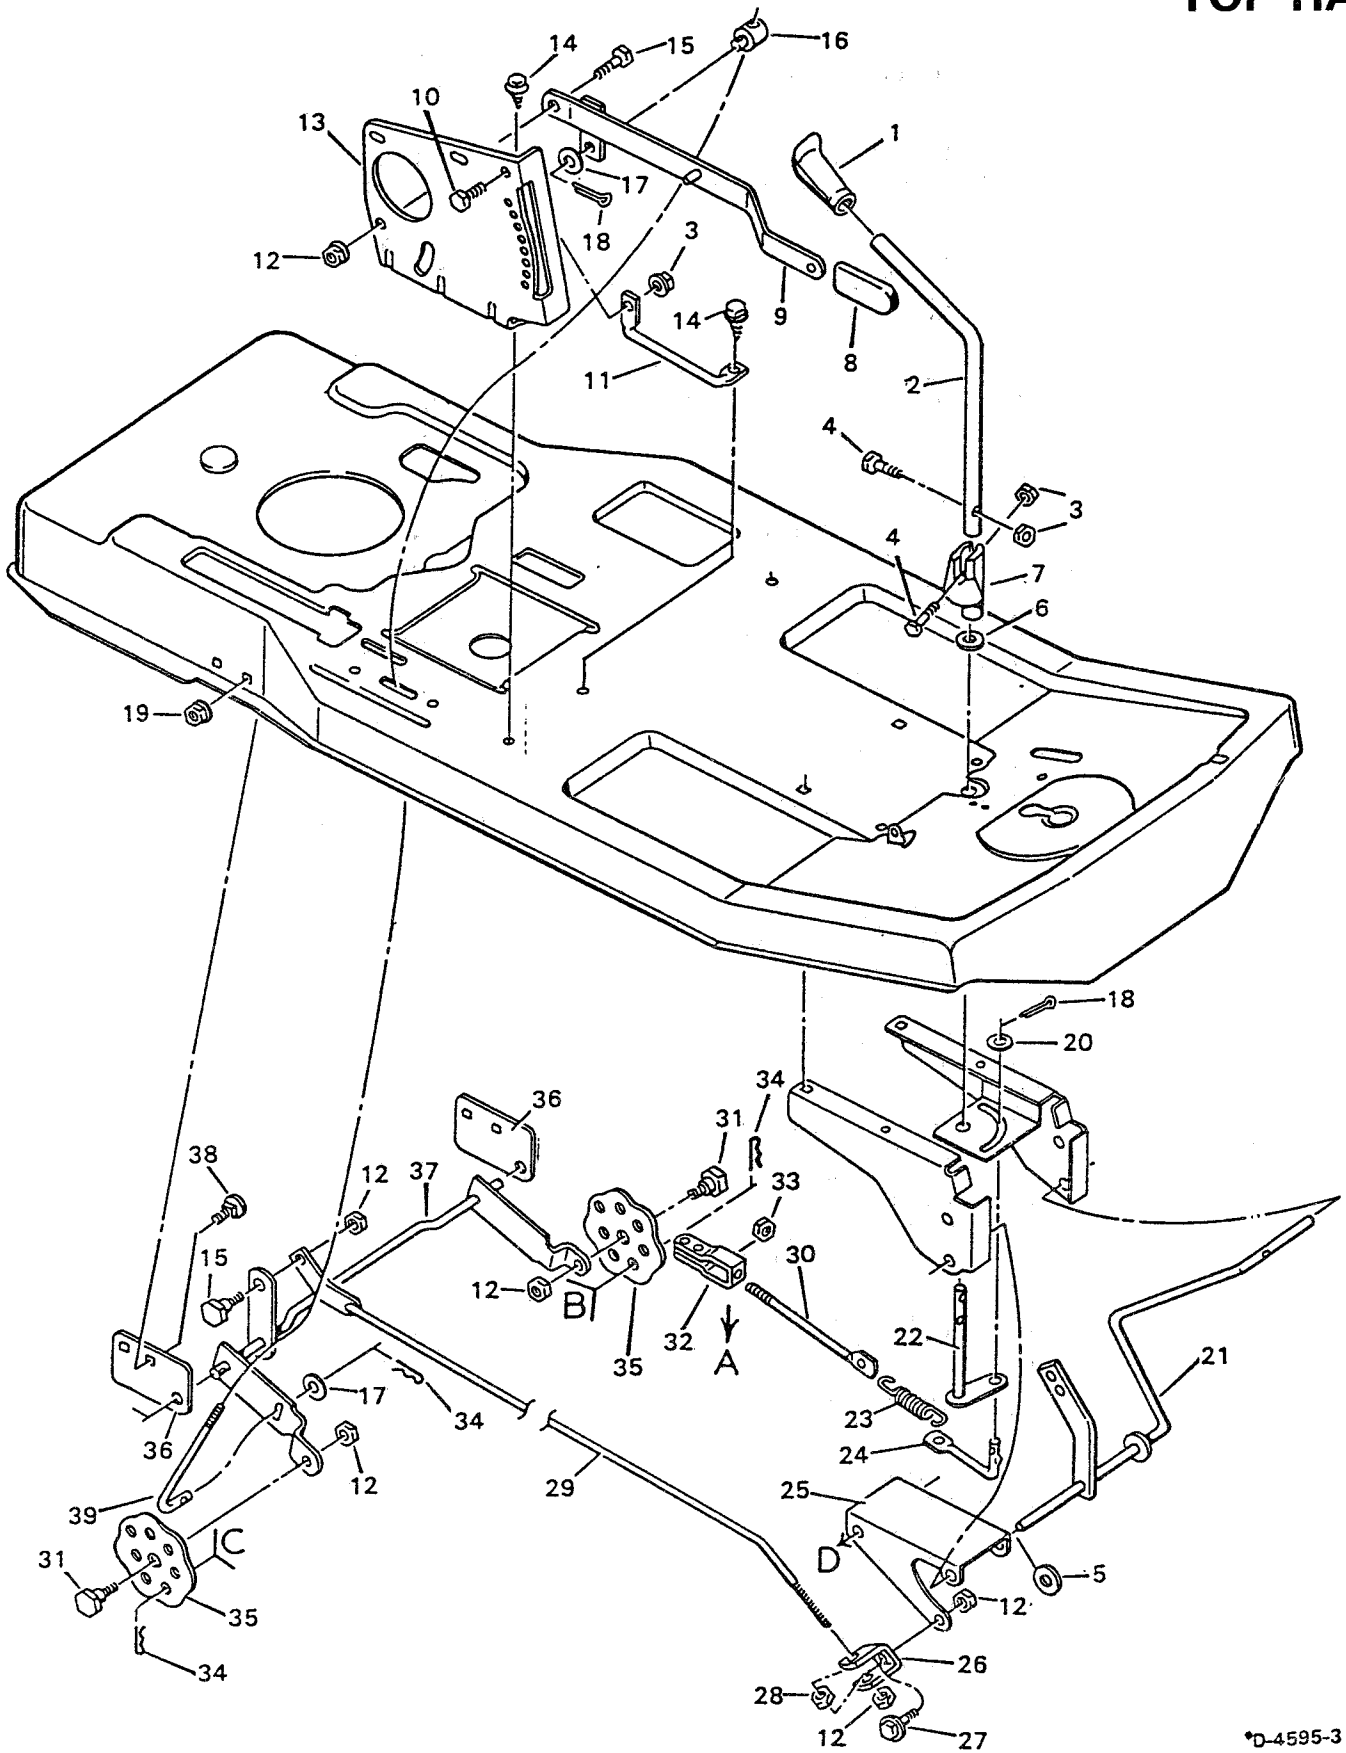

MODEL NO. 7-30502X92

**BLADE HOUSING
TOP HALF**

*D-4595-3

**BLADE HOUSING
TOP HALF**

MODEL NO. 7-30502X92

KEY NO.	DESCRIPTION	PART NO.
1	Grip, Blade Control Lever	55449
2	Lever, Blade Control	55927Z
3	Locknut, Flange ¼"-20	15X89
4	Bolt, Hex ¼"-20	1X76
5	Washer	17X122Z
6	Washer	17X67Z
7	Cam, PTO	55853
8	Grip, Lifter	21249
9	Lever Assembly, Lifter	56031
10	Bolt, Hex ¼"-20X5/8"	1X38
11	Strut	55348
12	Locknut, Flange 3/8"-16	15X84
13	Plate, Index	55365
14	Screw	26X49
15	Bolt, Shoulder 3/8"-16	9X9
16	Nut, Adjuster	21920
17	Washer	17X53Z
18	Pin, Cotter	30X20
19	Nut, Hex Flange 5/16"-18	15X88
20	Washer	17X48
21	Lever Assembly	55656
22	Rod & Arm Assembly	55930
23	Spring, Extension	165X67
24	Link, Front Deck	55179
25	Bracket, Front Suspension	55139
26	Clevis	55298
27	Bolt, Shoulder 3/8"-16	9X17
28	Nut, Hex Jam 3/8"-16	15X73
29	Rod Assembly	55957
30	Link	55271Z
31	Bolt, Shoulder	9X4
32	Clevis, Adjuster	24471Z
33	Nut, Hex 5/16"-18	15X2
34	Hairpin	31X4
35	Plate, Adjuster	55344
36	Plate, Mounting	55270
37	Rod Assembly, Suspension	55346
38	Bolt Carriage	2X537
39	Rod Blade Brake	24839