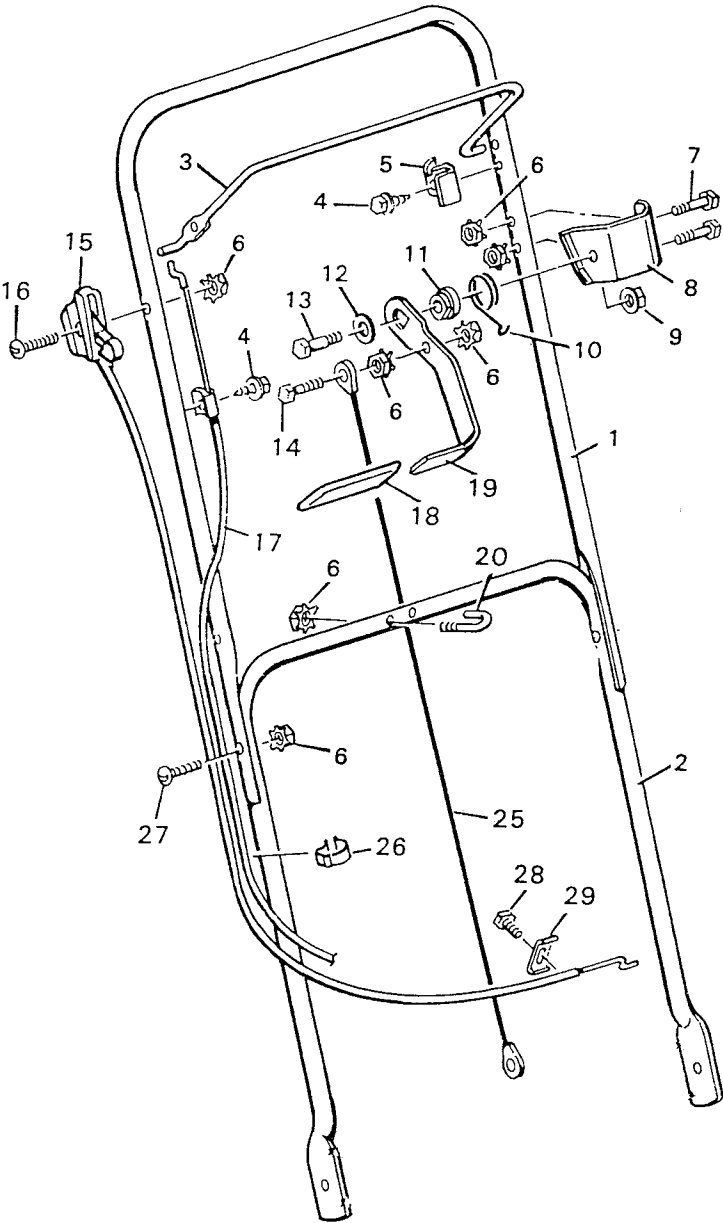

7-22651

HANDLE PARTS LIST

KEY NO.	DESCRIPTION	PART NO.
1	Handle, Upper	43114C
2	Handle, Lower	42891C
3	Lever, Engine Stop	42764C
4	Screw	26X220
5	Stop, Lever	42765Z
6	Nut, Keps	15X66
7	Bolt, Hex	1X94
8	Lever Support Assembly	43136
9	Nut, Flange	15X68Z
10	Spring	166X226
11	Bushing	43122
12	Washer, Nylon	43121
13	Bolt, Shoulder	9X31
14	Bolt	1X94
15	Throttle Control, For Type B Engine*	42876
16	Bolt	3X105
17	Engine Stop Cable, For Fixed Handle	42569
18	Grip	43126
19	Lever, Drive	43101E
20	U bolt	42896Z
25	Cable, Drive - Fixed Handle	43128
26	Clamp, Cable	42950
27	Bolt	3X136Z
28	Bolt, For Type B Engine*	26X237
29	Clamp, For Type B Engine*	42294

D-3602