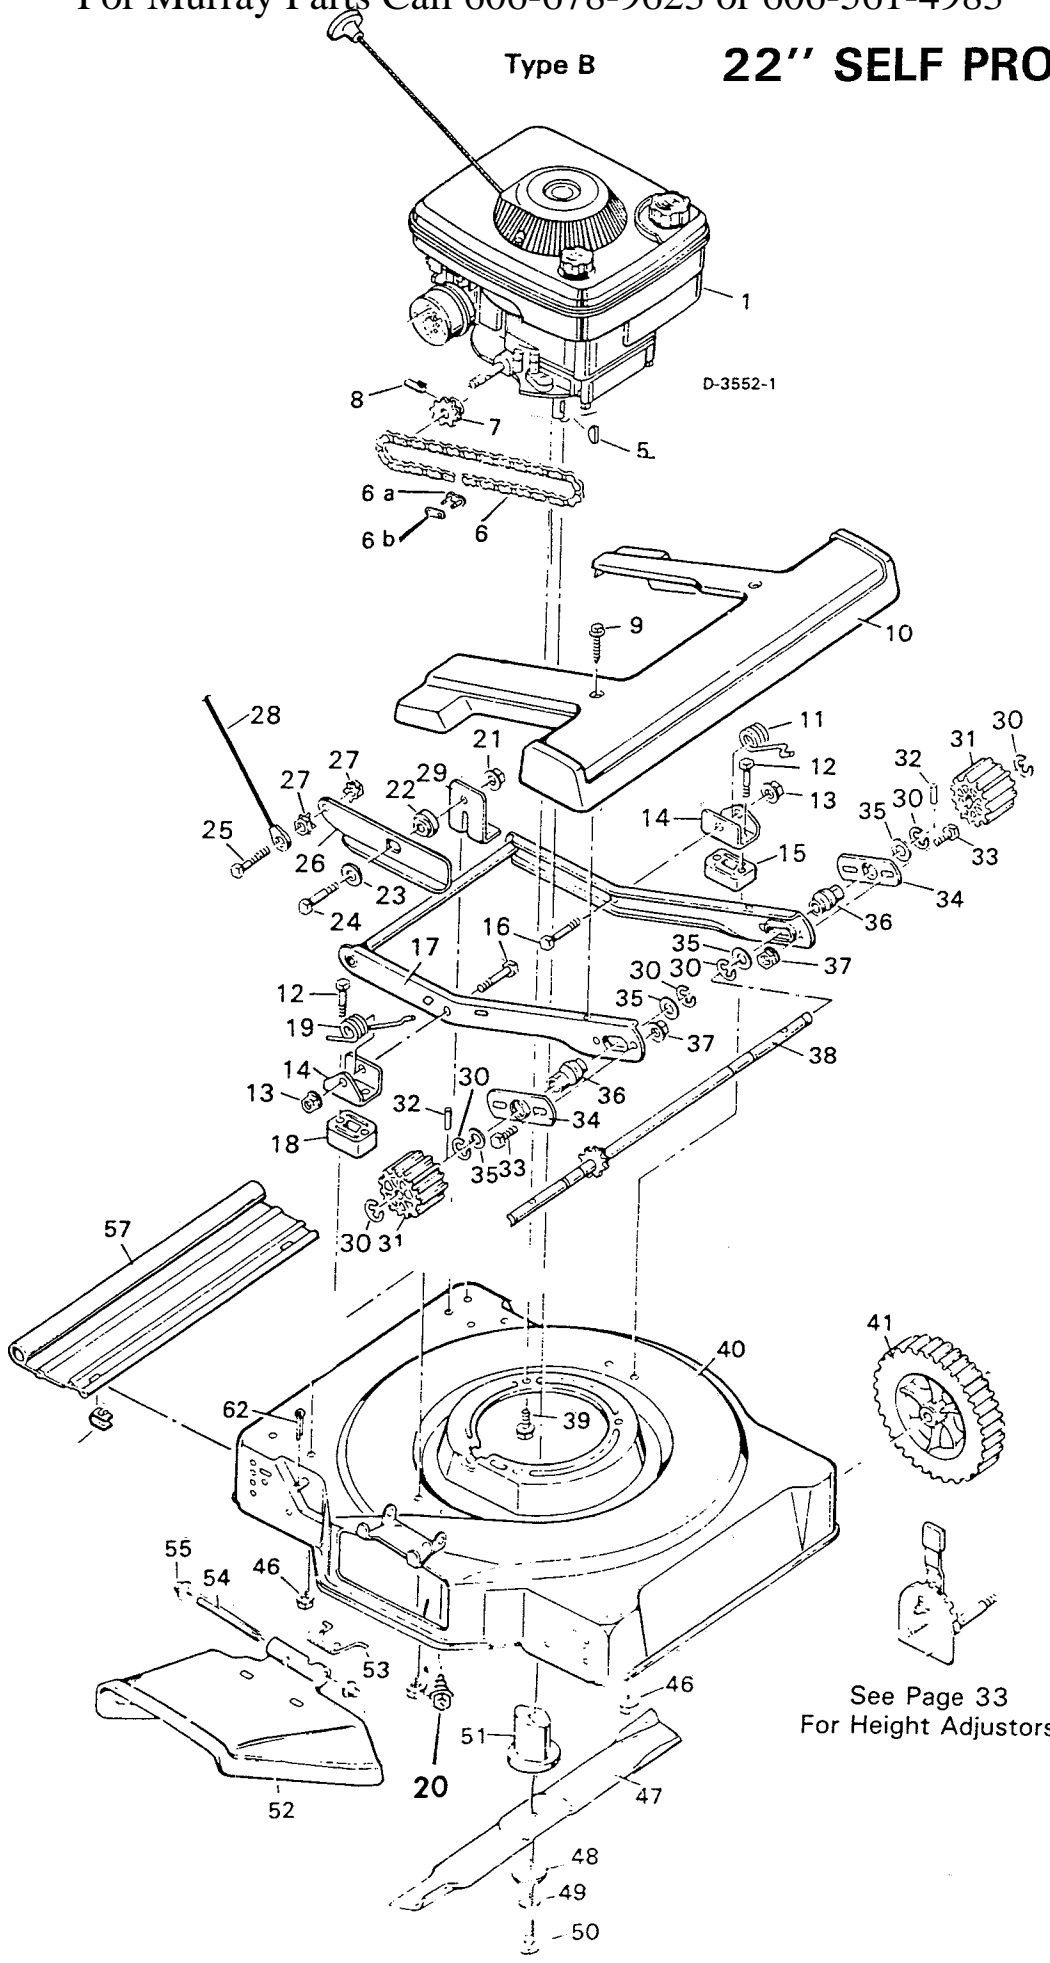

7-22651

Type B

22" SELF PROPELLED

D-3604

See Page 33  
For Height Adjustors

**22" SELF PROPELLED****7-22651**

KEY NO.	DESCRIPTION	PART NO.
1	Engine*	—
5	Woodruff Key	20062
6	Chain	43127
6a	Master Link	11343
6b	Clip	11344
7	Sprocket, Drive	20411
8	Pin, Spring	32X64
9	Screw, Tapping	26X243
10	Guard, Pinion	43170
11	Spring, Left Torsion	166X25
12	Bolt, Hex ¼"-20X1¾"	1X90
13	Locknut, Flange 3/8"-16	15X84
14	Bracket, Drive Arm	43103Z
15	Spacer, Left	43119
16	Bolt, Hex 3/8"-16	6X92
17	Drive Arm Assembly	43112E
18	Spacer, Right	43120
19	Spring, Right Torsion	166X24
20	Screw	26X49
21	Nut, Flange Hex	15X68Z
22	Bushing	43122
23	Washer, Nylon	43121
24	Bolt, Shoulder 3/8"-16	9X31
25	Bolt, Hex ¼"-20X1¼"	1X94
26	Pivot Arm	43106Z
27	Nut, Keps	15X66
28	Cable, Drive - Fixed Handle	43128
29	Bracket, Pivot Arm	43102
30	Retainer Ring	11X8
31	Drive Pinion	20066
32	Spring Pin	32X64
33	Bolt, Hex ¼"-20X5/8"	1X38
34	Retainer, Bearing	43107Z
35	Washer	17X100Z
36	Bearing	20048
37	Nut, Flange ¼"-20	15X82
38	Drive Shaft & Sprocket Assembly, for models w/Height Adjusters	43109Z
39	Bolt, Engine	25X6
40	Housing, for models w/Fixed Handle	70090
41	Wheel and Tire	20105
46	Locknut, Flange	15X82
47	Blade	20046HT
48	Washer, Belleville	17X137
49	Washer	17X124
50	Bolt	1X69
51	Rotary Blade Adapter	42735
52	Chute Deflector	42919
53	Spring, Torsion	166X5
54	Pin, Pivot	215X11
55	Push On Cap	28X42
56	Retainer	42743
57	Deflector, Rear	42747
62	Cotter Pin	30X35
	Owners Manual	F-87404
	Parts Bag	43013
	Grass Catcher Ass'y (Not Shown)	7-24065