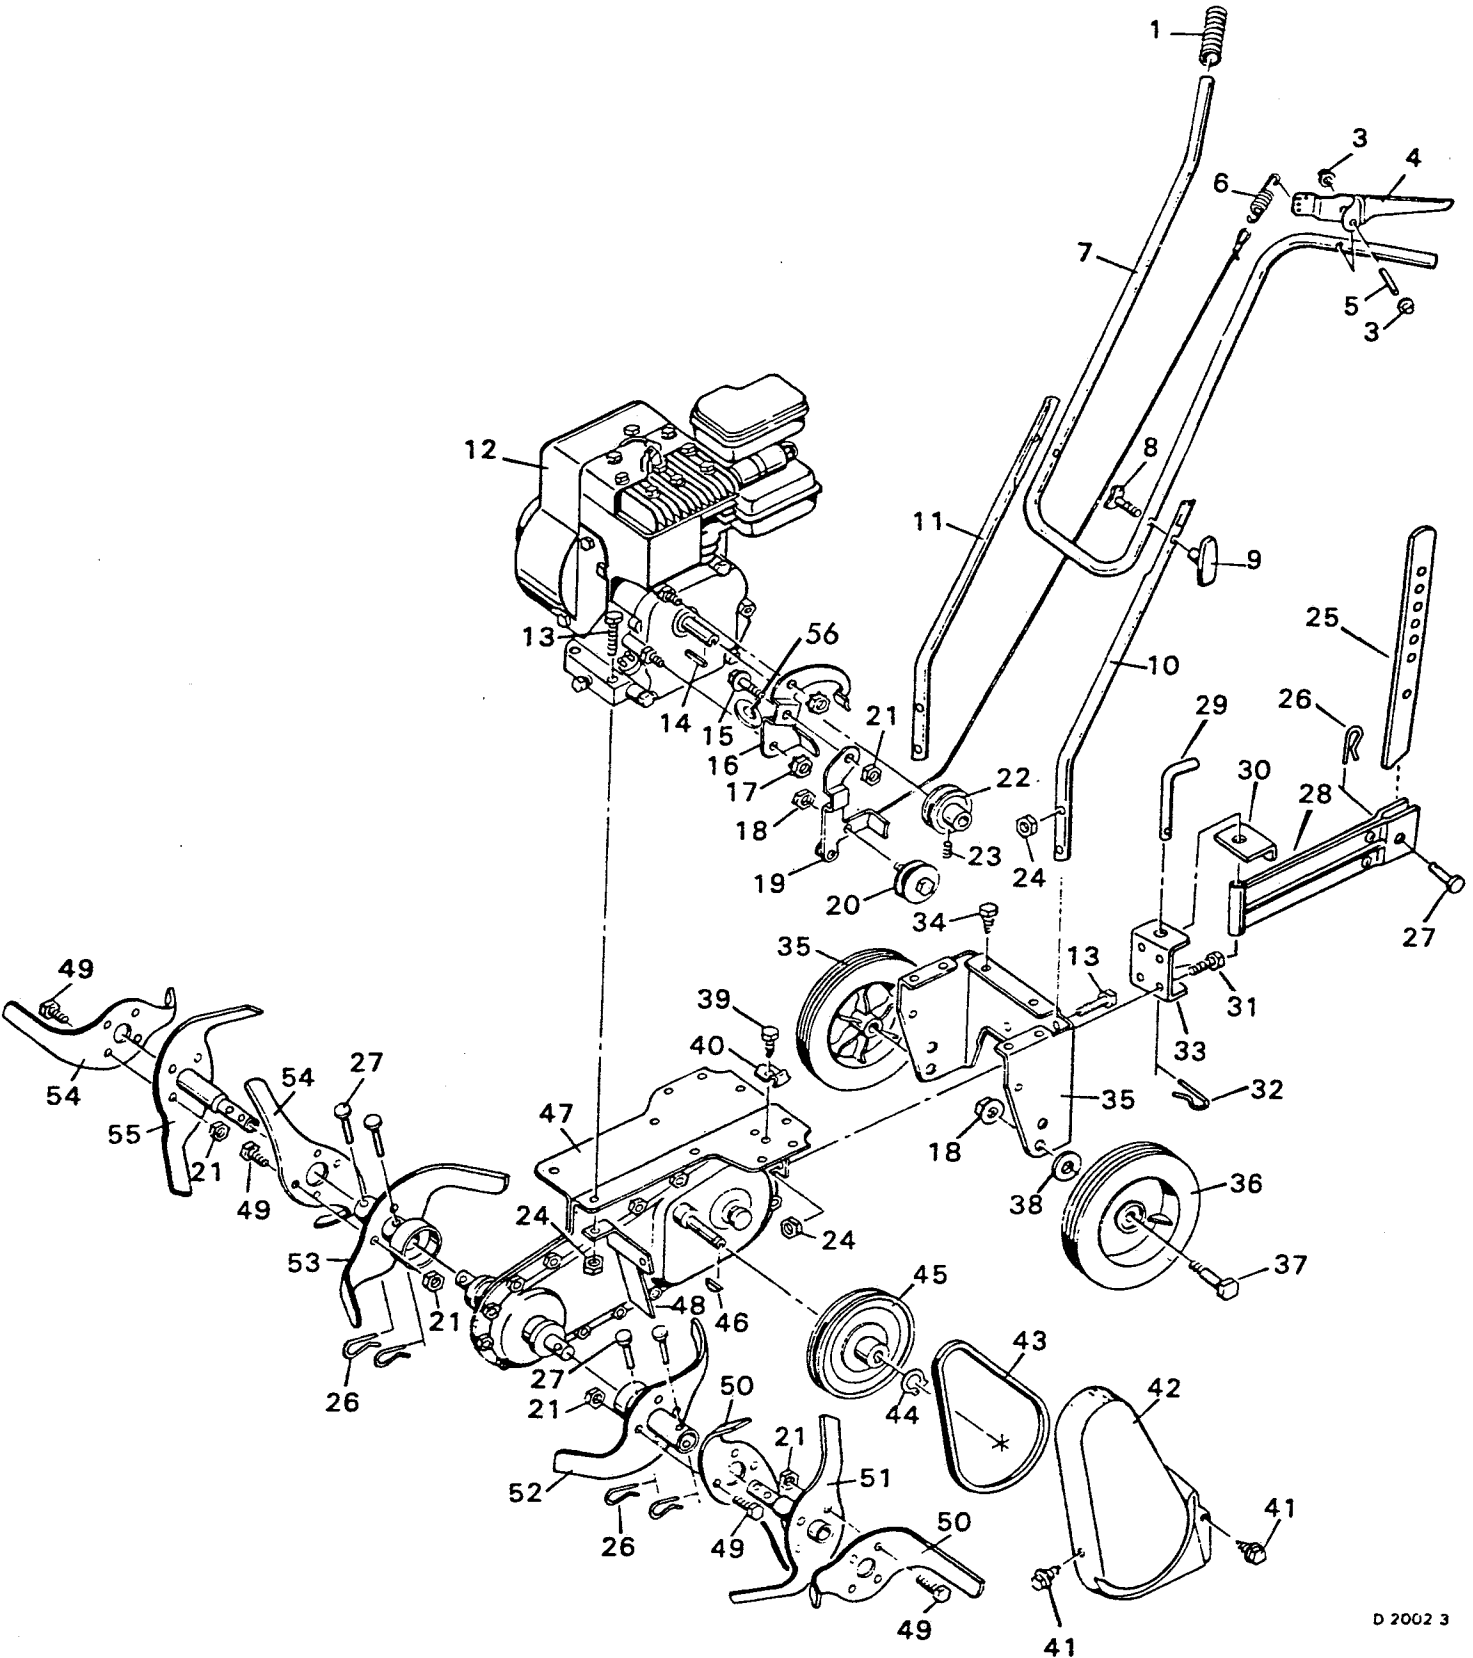

MODEL NO. 7-10030

**REPLACEMENT PARTS
CHAIN DRIVEN SINGLE SPEED
3 HP TILLER
11", 22", 24" WIDTH**

D 2002 3

PARTS LIST

MODEL 7-10030

KEY NO.	DESCRIPTION	PART NO.	KEY NO.	DESCRIPTION	PART NO.
1	Grip	20171	31	Hex Bolt 5/16''-18X3/4''*	1X91
3	Push on Cap	28X42	32	Cotter Pin	31X1
4	Clutch Lever	75077C	33	Bracket, Drag Stake*	75397
5	Pin, Clutch Lever	75087Z	34	Screw*	26X49
6	Extension Spring	165X28	35	Rear Plate*	75349
7	Handle, Upper	75350C	36	Wheel and Tire	20104
8	Bolt, Contour Head	20129Z	37	Shoulder Bolt	9X10Z
9	Knob, Folding Handle	20266	38	Washer	10851Z
10	Handle, Lower Left	75363C	39	Screw	26X195
11	Handle, Lower Right	75362C	40	Cable Guide	21953Z
12	Engine †	-----	41	Screw	26X214
13	Hex Bolt 5/16''-18X1 1/2''	1X102	42	Belt Guard	75387
14	Square Key 3/16''X1''	75369	43	Belt	37X46
15	Shoulder Bolt	9X17	44	Retainer Ring	11X7
16	Support, Idler	75388Z	45	Transmission Pulley	20614
17	Keps Nut 1/4''-20	15X66	46	Woodruff Key No. 61	21539
18	Flange Locknut 3/8''-16	15X84	47	Transmission Assembly	75390
19	Bracket, Idler and Clutch Cable	407300	48	Bracket Assembly	75392Z
20	Idler Pulley	75367	49	Hex Bolt 1/4''-20X5/8''	1X38
21	Flange Locknut 1/4''-20	15X84	50	Tine	75333
22	Pulley, Engine	75386	51	Tine and Hub Assembly, Left Outside	75343
23	Set Screw	23X48	52	Tine and Hub Assembly, Left Inside	75341
24	Flange Locknut 5/16''-18	15X88	53	Tine and Hub Assembly, Right Inside	75340
25	Drag Stake	75395	54	Tine	75334
26	Hair Pin	75336	55	Tine and Hub Assembly, Right Outside	75342
27	Pin	75335		Owner's Manual	F-87902
28	Tail Piece	75396		Parts Bag Assembly	75398
29	Pin, Tail Piece	75391Z	56	Flat Washer	17X151
30	Lock, Drag Stake	75393Z			