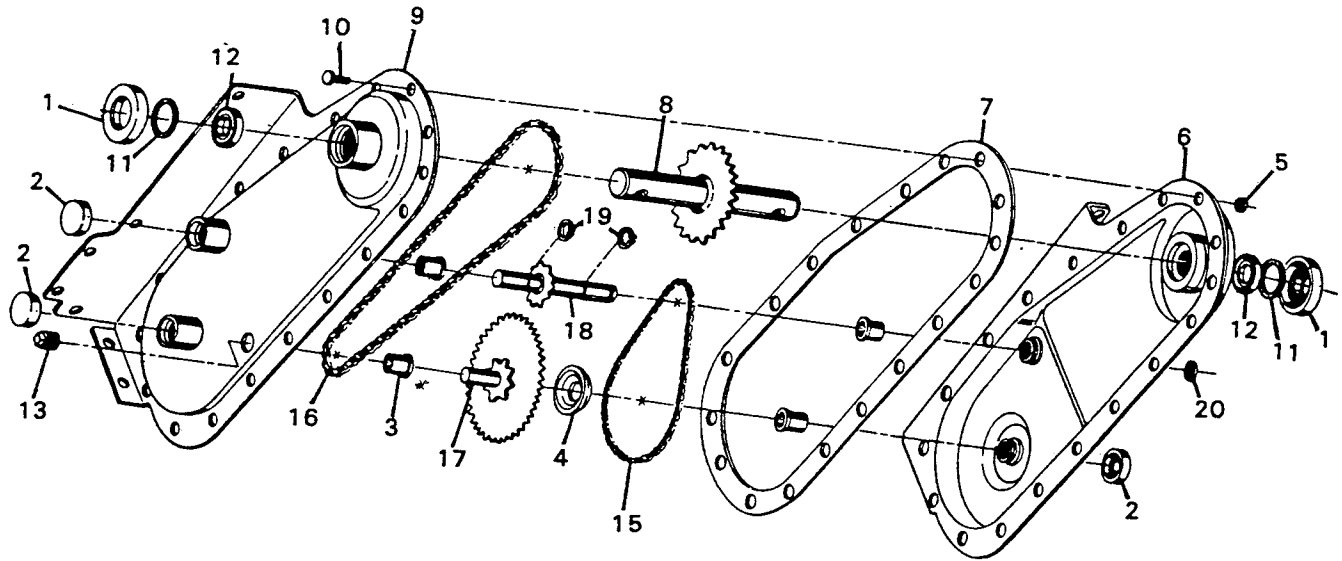

MODEL 75390

Transmission

D 2028-1

KEY NO.	PART NO.	DESCRIPTION
1	75014	Dust Cap (2)
2	75034	Bearing Cap
3	75326	Bearing (Upper)
4	75358	Washer (Formed)
5	15X89	Flange Locknut (18)
6	75303	L.H. Housing Assembly
7	75301	Gasket
8	75309	Tine Shaft Assembly
9	75302	R.H. Housing
10	1X119	Bolt (18)
11	75013	Felt Washer
12	75029	Seal (1 inch shaft)
13	75088	Pipe Plug-Transmission Oil
15	75318	Chain (Short)
16	75320	Chain (Long)
17	75315	Sprocket Assembly
18	75312	Input Shaft
19	11X7	Retainer Ring
20	75085	Oil Seal (0.625 Shaft)
--	75458	Tine Shaft Bearing (Not Shown)