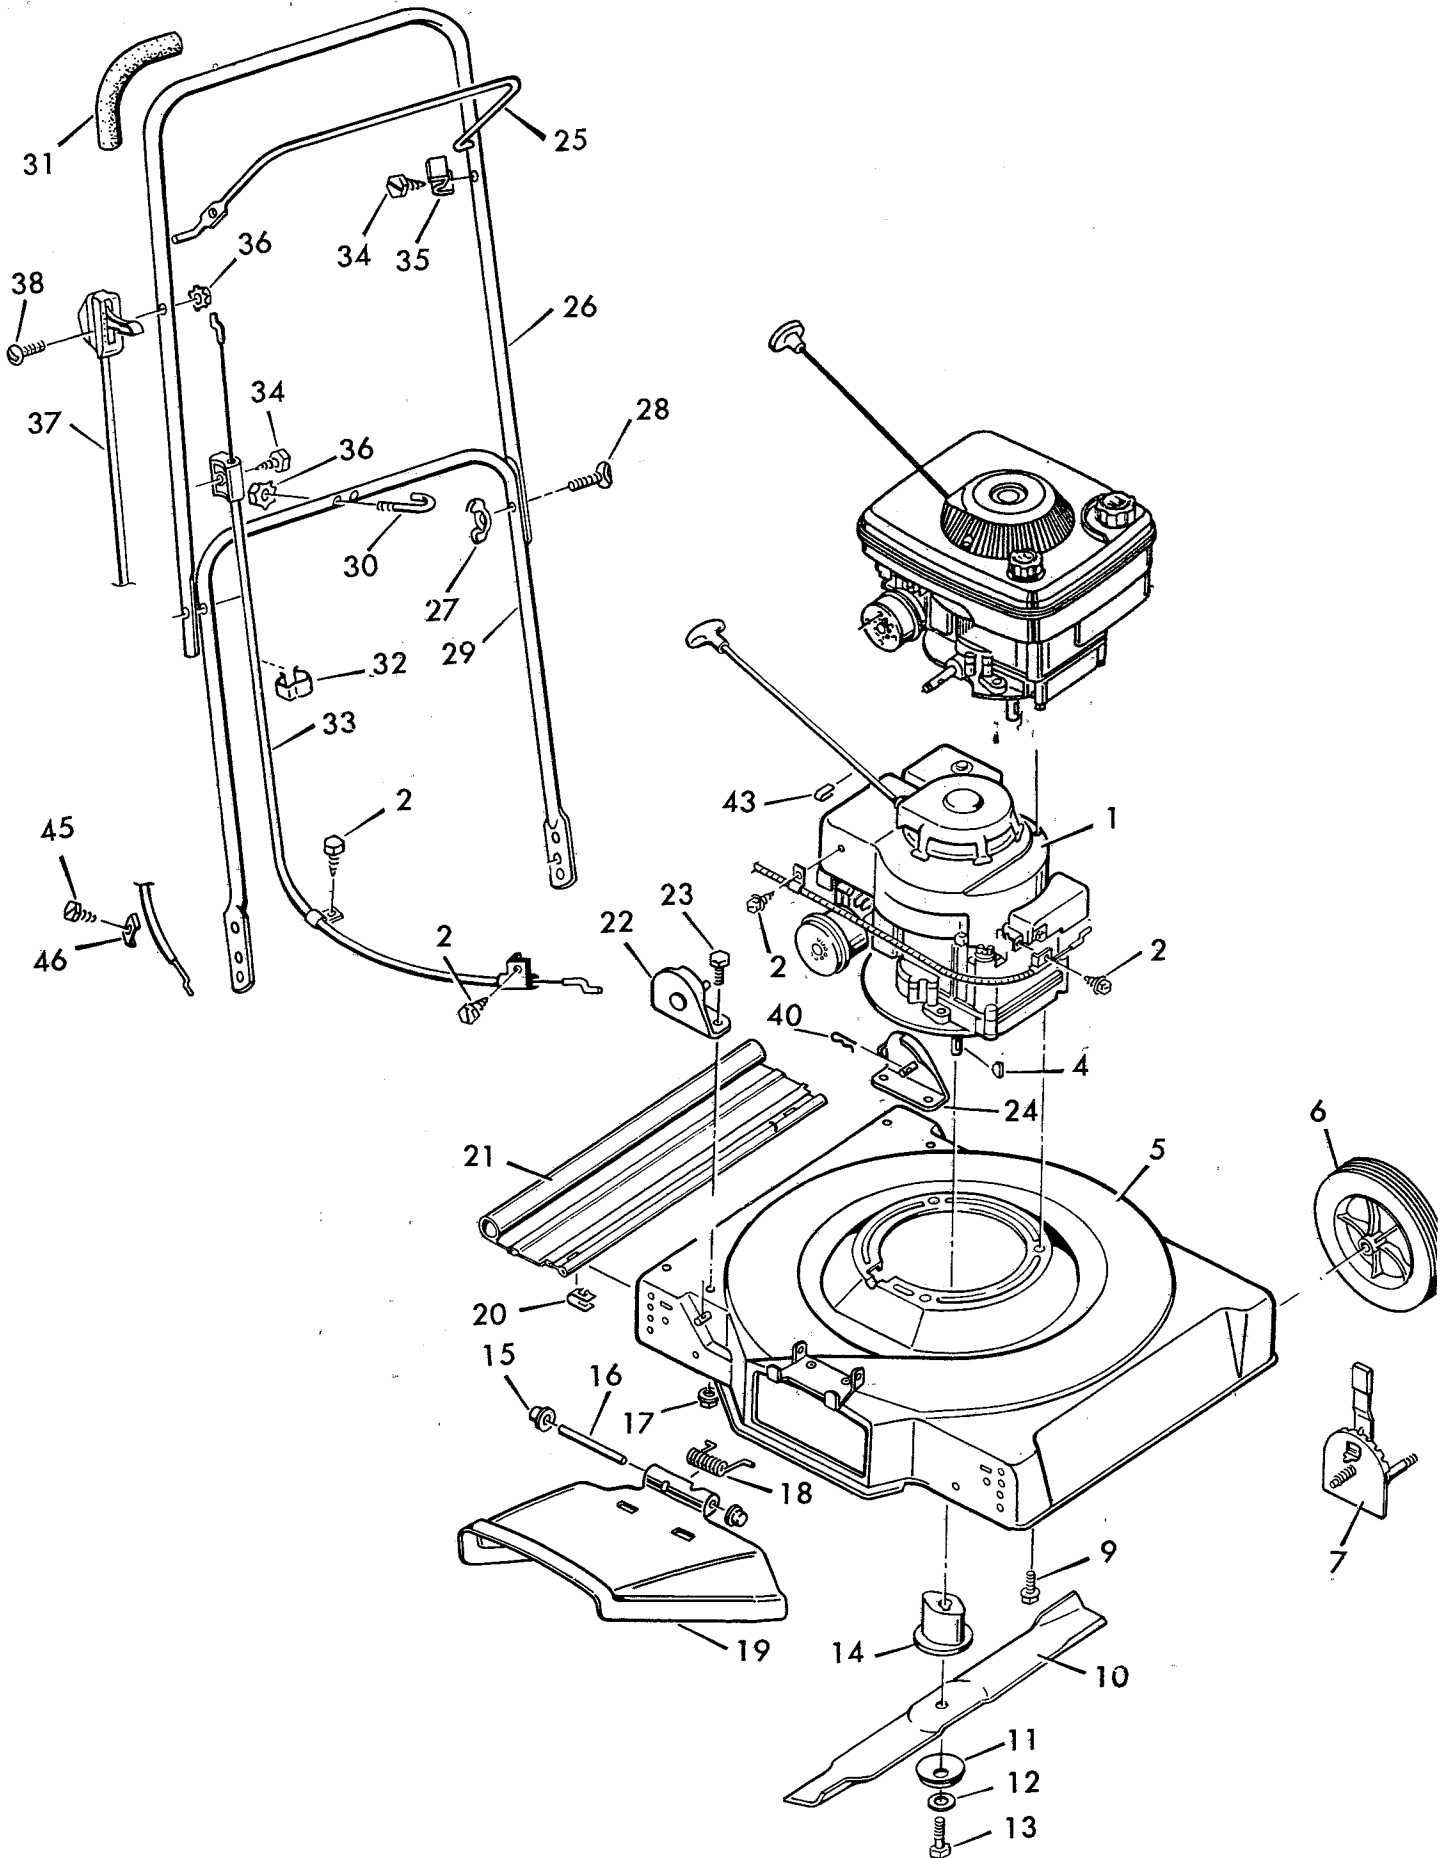

6-22271 With Wheel Adjustor

Mower Housing Illustration

Rotary Mower Parts List**6-22271****With Wheel Adjustor**

KEY NO.	DESCRIPTION	PART NO.
1	Engine	---
2	Screw	26X234
4	Woodruff Key	20062
5	Housing	70080
6	Wheel	22495
7	Height Adjuster See Page 38	---
9	Engine Bolt	20103
10	Blade	20046
11	Blade Washer	17X137
12	Washer	17X124
13	Hex Bolt	1X68
14	Blade Adapter	42734
15	Push-On-Cap	28X42
16	Pivot Pin	22326Z
17	Hex Nut	15X82
18	Torsional Spring	166X5
19	Chute Deflector	42919
20	Retainer	42743
21	Rear Deflector	42747
22	Handle Bracket Assy. RH	42712
23	Bolt	1X38
24	Handle Bracket Assy. LH	42713
25	Engine Stop Lever	42764C
26	Handle Upper	42939C
27	Knob	14X83Z
28	Bolt	6X73Z
29	Handle, Lower	42891C
30	U-Bolt	42896Z
31	Grip	35076
32	Cable Retainer	42950
33	Engine Stop Cable	42942
34	Screw	26X220
35	Handle Stop	42765Z
36	Hex Nut	15X66
37	Throttle Control	42877
38	Bolt	3X105
40	Cotter Pin	20101
43	Rope Stop	42189
45	Screw	26X237
46	Clamp	42061
	Instruction Book	F-7892
	Parts Bag	42925
	Grass Catcher Ass'y (Not Shown)	6-24065

*The Engine model number is located on the engine.

Wheel Adjuster Assembly For 6-22551, 6-22583, 6-22251, 6-22261, 6-22271 & 6-Specials of These Murray Models

KEY NO.	DESCRIPTION	PART NO.
1	Shoulder Bolt	9X27
2	Spring	42330
3	Grip	42280
4	Adjuster Lever	43123Z
5	Wheel Adjuster Bracket	42596Z
6	Index Plate	42336Z
7	Flange Nut	15X84
1-7	Wheel Adjuster Assembly Right Front or Left Rear	401011
1-7	Wheel Adjuster Assembly Left Front or Right Rear	401012

L. F. Shown

Wheel Adjuster Assembly For 6-21951, 6-21961 & 6-Specials Of These Murray Models

KEY NO.	DESCRIPTION	PART NO.
1	Adjuster Lever, Rear Bagger	42757
2	Shoulder Bolt	9X26
3	Hex Nut	15X84
4	Washer	17X102Z
5	Grip	20065
6	Hex Bolt	1X85
7	Index Plate-LF,RR	42753Z
	Index Plate-RF,LR	42754Z
8	Hex Nut	15X97
9	Flange Nut	15X68Z
1-9	Height Adj. Ass'y, Rear Bagger (For right front or left rear)	400275
	Height Adj. Ass'y, Rear Bagger (For left front or right rear)	400276