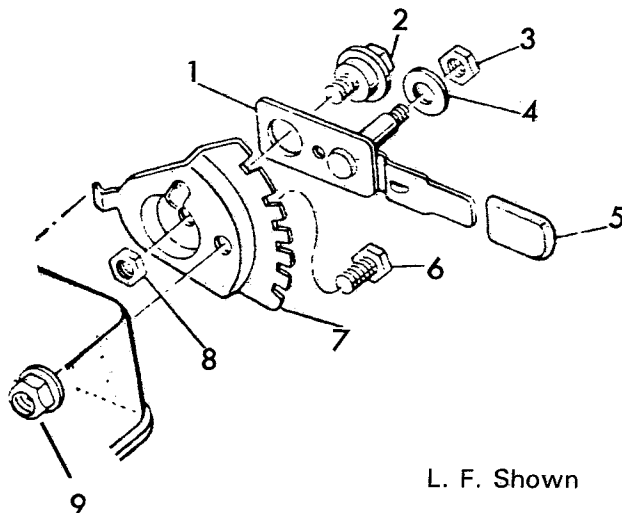

6-22271 With Wheel Adjustor

Mower Housing Illustration

Rotary Mower Parts List**6-22271****With Wheel Adjustor**

KEY NO.	DESCRIPTION	PART NO.
1	Engine	---
2	Screw	26X234
4	Woodruff Key	20062
5	Housing	70080
6	Wheel	22495
7	Height Adjuster See Page 38	---
9	Engine Bolt	20103
10	Blade	20046
11	Blade Washer	17X137
12	Washer	17X124
13	Hex Bolt	1X68
14	Blade Adapter	42734
15	Push-On-Cap	28X42
16	Pivot Pin	22326Z
17	Hex Nut	15X82
18	Torsional Spring	166X5
19	Chute Deflector	42919
20	Retainer	42743
21	Rear Deflector	42747
22	Handle Bracket Assy. RH	42712
23	Bolt	1X38
24	Handle Bracket Assy. LH	42713
25	Engine Stop Lever	42764C
26	Handle Upper	42939C
27	Knob	14X83Z
28	Bolt	6X73Z
29	Handle, Lower	42891C
30	U-Bolt	42896Z
31	Grip	35076
32	Cable Retainer	42950
33	Engine Stop Cable	42942
34	Screw	26X220
35	Handle Stop	42765Z
36	Hex Nut	15X66
37	Throttle Control	42877
38	Bolt	3X105
40	Cotter Pin	20101
43	Rope Stop	42189
45	Screw	26X237
46	Clamp	42061
	Instruction Book	F-7892
	Parts Bag	42925
	Grass Catcher Ass'y (Not Shown)	6-24065

*The Engine model number is located on the engine.

Wheel Adjuster Assembly For 6-22551, 6-22583, 6-22251, 6-22261, 6-22271 & 6-Specials of These Murray Models

KEY NO.	DESCRIPTION	PART NO.
1	Shoulder Bolt	9X27
2	Spring	42330
3	Grip	42280
4	Adjuster Lever	43123Z
5	Wheel Adjuster Bracket	42596Z
6	Index Plate	42336Z
7	Flange Nut	15X84
1-7	Wheel Adjuster Assembly Right Front or Left Rear	401011
1-7	Wheel Adjuster Assembly Left Front or Right Rear	401012

L. F. Shown

Wheel Adjuster Assembly For 6-21951, 6-21961 & 6-Specials Of These Murray Models

KEY NO.	DESCRIPTION	PART NO.
1	Adjuster Lever, Rear Bagger	42757
2	Shoulder Bolt	9X26
3	Hex Nut	15X84
4	Washer	17X102Z
5	Grip	20065
6	Hex Bolt	1X85
7	Index Plate-LF,RR	42753Z
	Index Plate-RF,LR	42754Z
8	Hex Nut	15X97
9	Flange Nut	15X68Z
1-9	Height Adj. Ass'y, Rear Bagger (For right front or left rear)	400275
	Height Adj. Ass'y, Rear Bagger (For left front or right rear)	400276