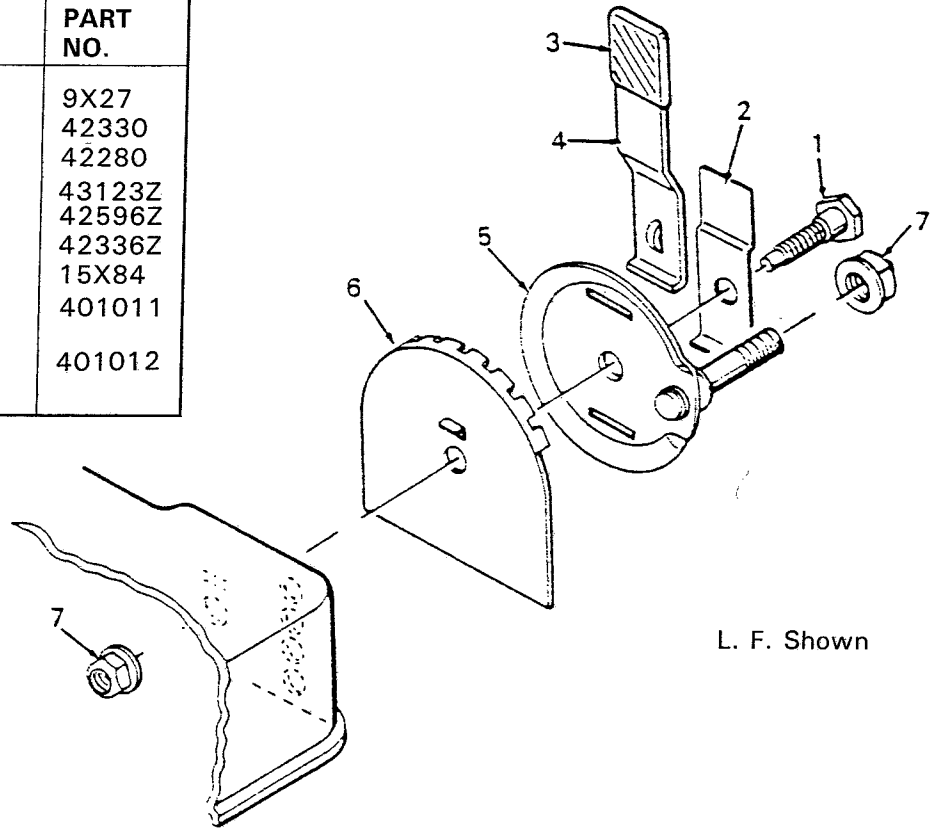

6-22271 With Wheel Adjustor

Mower Housing Illustration

Rotary Mower Parts List**6-22271****With Wheel Adjustor**

KEY NO.	DESCRIPTION	PART NO.
1	Engine	---
2	Screw	26X234
4	Woodruff Key	20062
5	Housing	70080
6	Wheel	22495
7	Height Adjuster See Page 38	---
9	Engine Bolt	20103
10	Blade	20046
11	Blade Washer	17X137
12	Washer	17X124
13	Hex Bolt	1X68
14	Blade Adapter	42734
15	Push-On-Cap	28X42
16	Pivot Pin	22326Z
17	Hex Nut	15X82
18	Torsional Spring	166X5
19	Chute Deflector	42919
20	Retainer	42743
21	Rear Deflector	42747
22	Handle Bracket Assy. RH	42712
23	Bolt	1X38
24	Handle Bracket Assy. LH	42713
25	Engine Stop Lever	42764C
26	Handle Upper	42939C
27	Knob	14X83Z
28	Bolt	6X73Z
29	Handle, Lower	42891C
30	U-Bolt	42896Z
31	Grip	35076
32	Cable Retainer	42950
33	Engine Stop Cable	42942
34	Screw	26X220
35	Handle Stop	42765Z
36	Hex Nut	15X66
37	Throttle Control	42877
38	Bolt	3X105
40	Cotter Pin	20101
43	Rope Stop	42189
45	Screw	26X237
46	Clamp	42061
	Instruction Book	F-7892
	Parts Bag	42925
	Grass Catcher Ass'y (Not Shown)	6-24065

*The Engine model number is located on the engine.

Wheel Adjuster Assembly For 6-22551, 6-22583, 6-22251, 6-22261, 6-22271 & 6-Specials of These Murray Models

KEY NO.	DESCRIPTION	PART NO.
1	Shoulder Bolt	9X27
2	Spring	42330
3	Grip	42280
4	Adjuster Lever	43123Z
5	Wheel Adjuster Bracket	42596Z
6	Index Plate	42336Z
7	Flange Nut	15X84
1-7	Wheel Adjuster Assembly Right Front or Left Rear	401011
1-7	Wheel Adjuster Assembly Left Front or Right Rear	401012

L. F. Shown

Wheel Adjuster Assembly For 6-21951, 6-21961 & 6-Specials Of These Murray Models

KEY NO.	DESCRIPTION	PART NO.
1	Adjuster Lever, Rear Bagger	42757
2	Shoulder Bolt	9X26
3	Hex Nut	15X84
4	Washer	17X102Z
5	Grip	20065
6	Hex Bolt	1X85
7	Index Plate-LF,RR	42753Z
	Index Plate-RF,LR	42754Z
8	Hex Nut	15X97
9	Flange Nut	15X68Z
1-9	Height Adj. Ass'y, Rear Bagger (For right front or left rear)	400275
	Height Adj. Ass'y, Rear Bagger (For left front or right rear)	400276