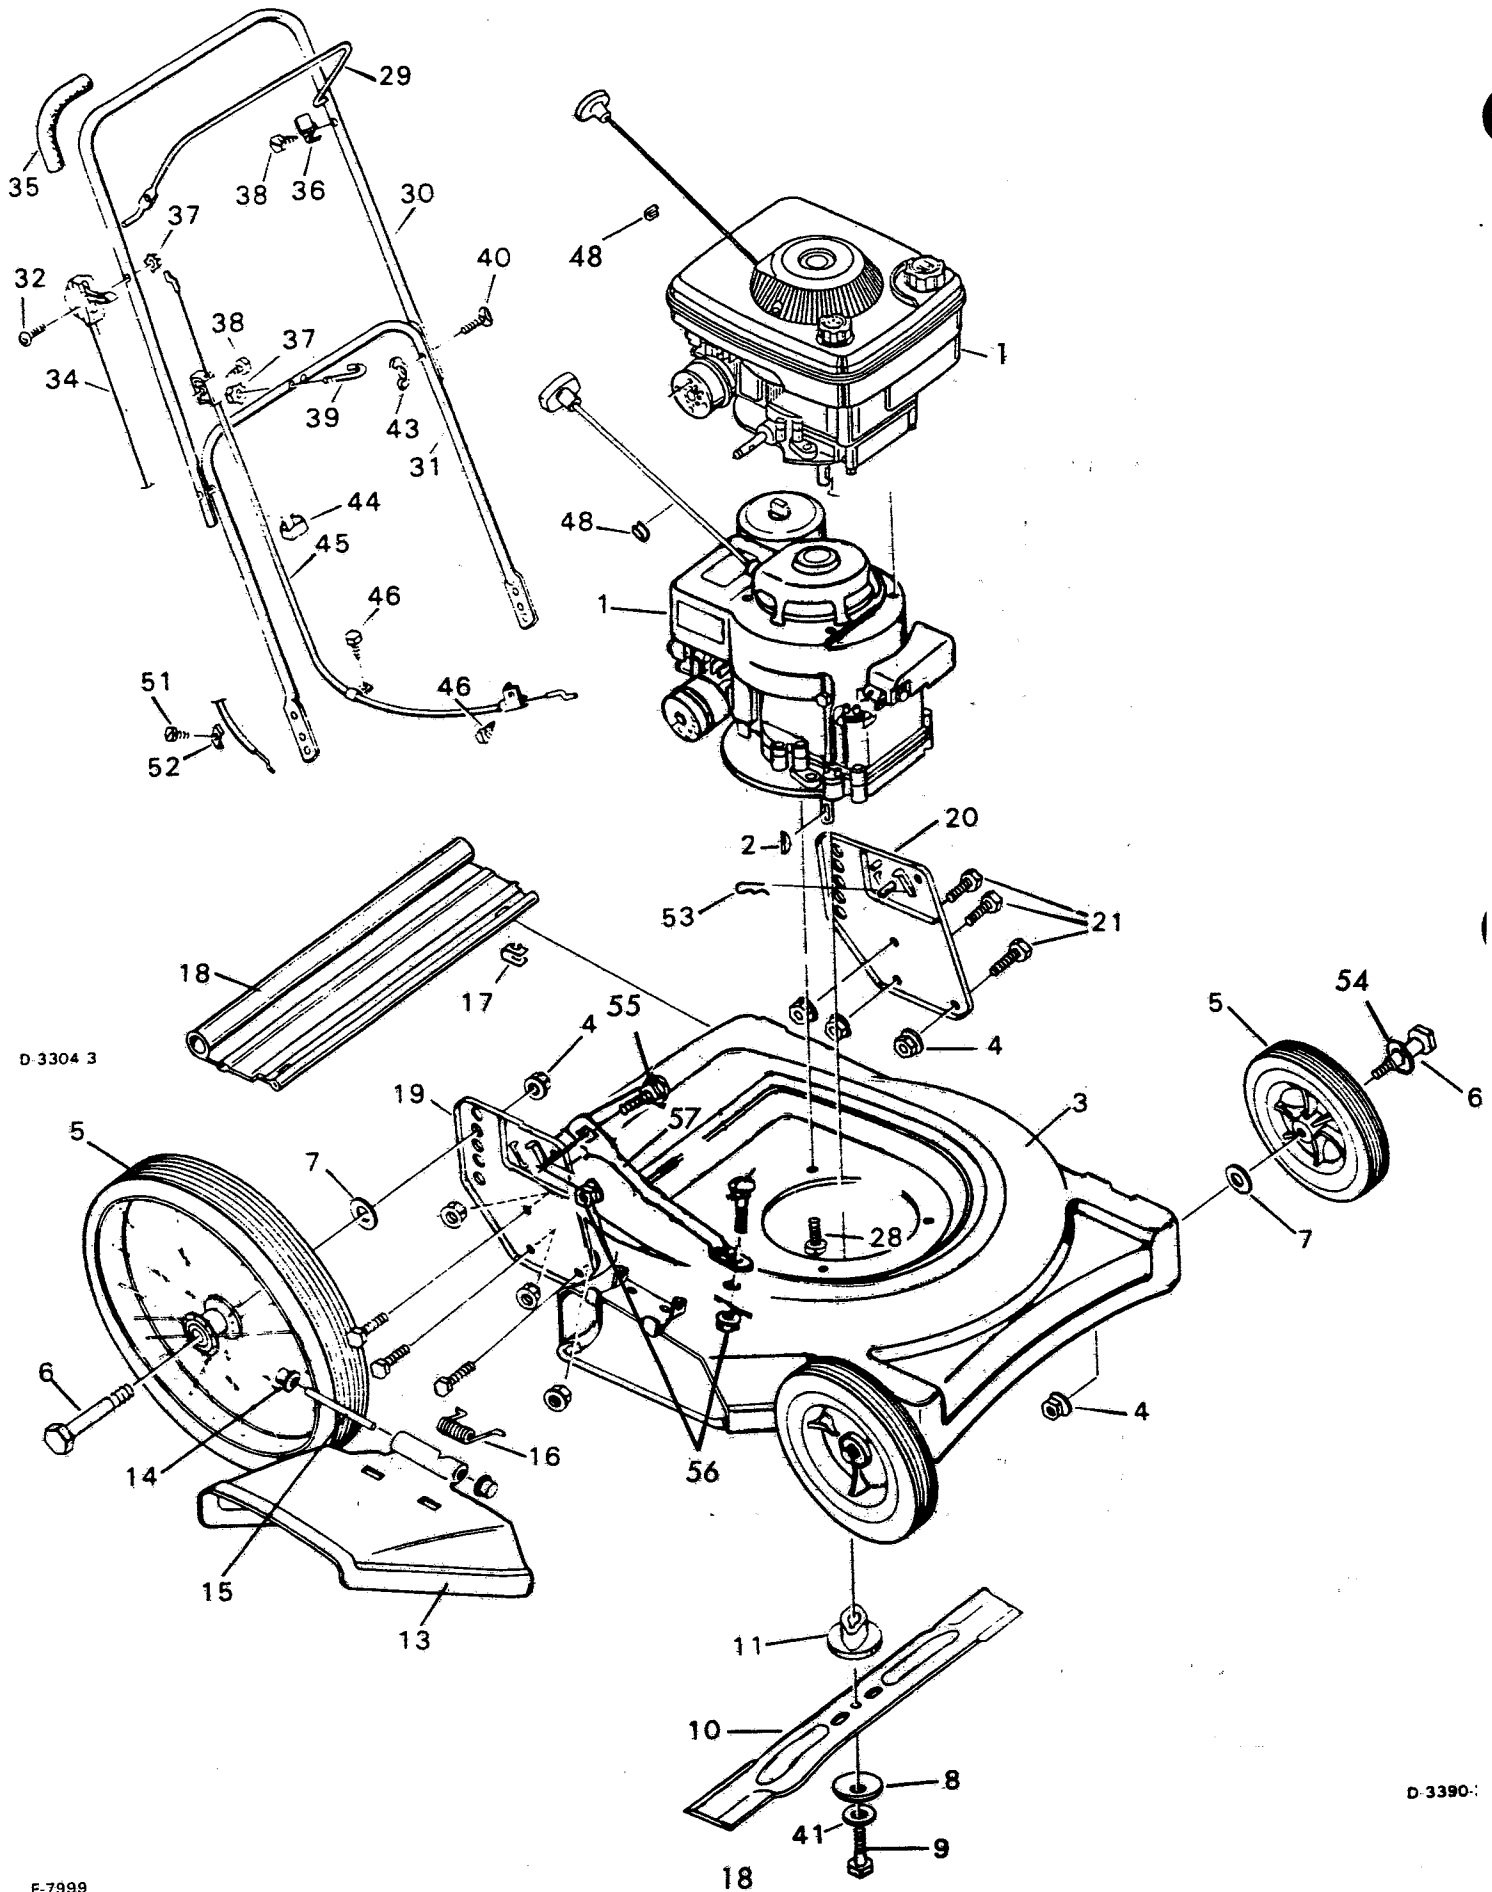

6-22141

Mower Housing Illustration

Mower Housing Parts List**6-22141**

KEY NO.	DESCRIPTION	PART NO.
1	Engine †	---
2	Woodruff Key	20062
3	Housing	70083
4	Hex Nut*	15X68Z
5	Wheel and Tire-Front	42181
--	Wheel and Tire-Rear	42666
6	Shoulder Bolt-Front Wheel	9X10Z
--	Shoulder Bolt-Rear Wheel	9X23
7	Washer	10851Z
8	Blade Washer	17X137
9	Hex Bolt	1X68
10	Blade	20046
11	Blade Adapter	42734
13	Chute Deflector*	22352
14	Push On Cap*	28X42
15	Pivot Pin*	22326Z
16	Spring*	166X5
17	Retainer	42743
18	Rear Guard*	42747
19	Wheel Bracket R.H.*	42682
20	Wheel Bracket L.H.*	42683
21	Hex Bolt*	1X85
28	Engine Bolt	20103
29	Engine Stop Lever	42764C
30	Upper Handle	42939C
31	Lower Handle	42891C
32	Bolt	3X105
34	Throttle Control	42877
35	Grip	35076
36	Lever Stop	42765Z
37	Keps Nut	15X66
38	Screw	26X220
39	U-Bolt	42896Z
40	Contour Head Bolt for Wingnut	6X73Z
41	Washer	17X124
43	Wingnut	14X83Z
44	Cable Clamp	42950
45	Engine Stop Cable	42943
46	Screw	26X234
48	Rope Stop	42189
51	Screw	26X237
52	Clamp	42061
53	Hair Pin	20101
	Instruction Book	F-7451
	Parts Bag	42926
54	Washer-Spring	20X3
55	Carriage Bolt*	2X39
56	Flange Locknut*	15X82
57	Brace-RH*	42670F
---	Brace-LH*	42669F
	Grass Catcher Assembly	6-24065

6-22291X08
 STOP CABE
 400292 (TER END)

NOTE: These parts are included when ordering key no. 3.