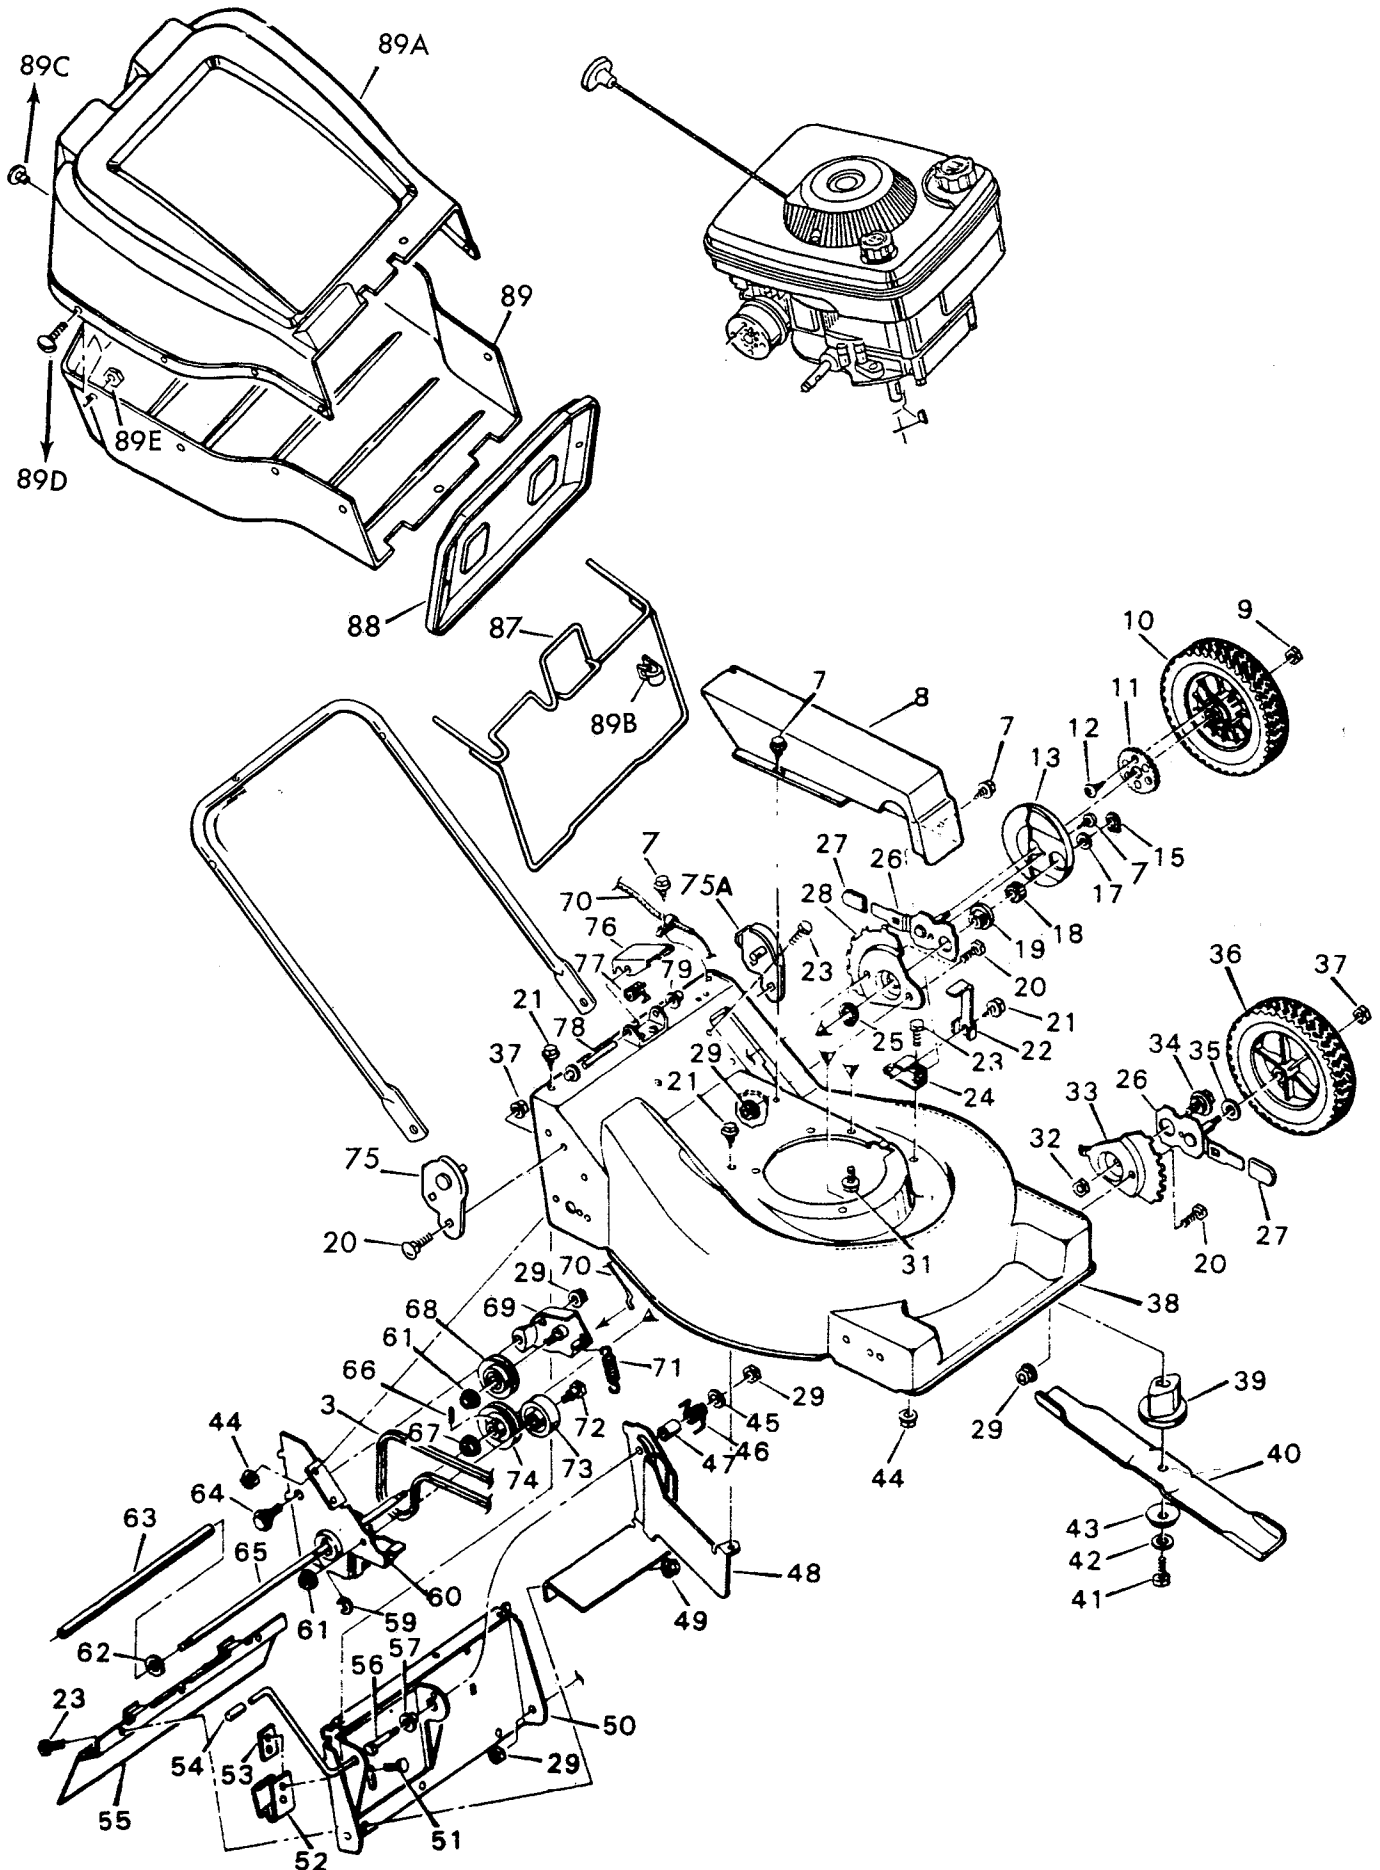

Model No. 6-21981

Mower Housing Illustration

KEY NO.	DESCRIPTION	MODEL NO.	KEY NO.	DESCRIPTION	MODEL NO.
1	Spring Pulley	32X64	48	Rear Insert	42853
2	Engine Pulley	42493	49	Hex Nut	15X89
3	Belt	37X49	50	Plate	43187
4	Engine	---	51	Screw	25X2
5	Woodruff Key	20062	52	Door Lock Spring	42413
6	Rope Stop	42189	53	Spacer	42420Z
7	Screw	26X219	54	Grip	42281
8	Belt Guard	42492	55	Rear Guard Assembly	70069
9	Hex Nut	15X84	56	Bolt	1X87
10	Wheel & Tire, Rear	42696	57	Spacer	22941
11	Gear, Spur	42470	58	Door Actuator Lever	407080
12	Screw	26X232	59	Retaining Ring	11X16
13	Dust Cover	42695	60	Idler Brkt. Weld Ass'y	42458
15	Retainer Ring	11X15	61	Hex Nut	15X88
17	Washer	17X52Z	62	Washer	17X152Z
18	Pinion Assembly	42207	63	Axle Cover	42464
19	Bearing Height Adjuster	42694	64	Bolt	9X15
20	Bolt	1X85	65	Axle, Drive	42453
21	Screw	26X214	66	Set Screw 1/4-20X5/16"	400286
22	Belt Guide, Upper	42494Z	67	Bearing, Drive Axle	42849
23	Bolt	1X38	68	Idler Pulley	42461
24	Belt Guide, Lower	42497	69	Idler Arm Ass'y	42455Z
25	Retainer Ring	11X14	70	Clutch Cable	42875
26	Arm, Height Adjuster	42757	71	Spring	165X27
27	Grip	20065	72	Bolt	9X1
28	Index Plate, LH	42693Z	73	Idler Assembly	42856
	Index Plate, RH	42692Z	74	Pulley	~~42454~~ 43192
29	Nut	15X68Z	75	Handle Mounting Bracket ~~EA~~ RH	~~43193~~ 43193
31	Bolt	20103	75A	Handle Mounting Bracket ~~EA~~ LH	
32	Hex Nut	15X97	76	Latch	43192
33	Index Plate, LH	42753Z	77	Spring	42004Z
	Index Plate, RH	42754Z	78	Latch Pin	166X20
34	Bolt	9X26	79	Push-On-Cap	42416Z
35	Washer	17X102Z	82	Handle, Lower	28X42
36	Wheel & Tire, Front	42173	85	Hex Nut	43189C
37	Hex Nut	15X84	87	Bag Frame Assembly	15X66
38	Housing Assembly	70092	88	Baffle	42872
39	Blade Adapter	42735	89	Grass Catcher bottom half	42935
40	Blade	2286OHT	89a	Grass Catcher top half	42934
41	Bolt	1X69	89b	Clip	42933
42	Washer	17X124	89c	Panel Fastener	192X1
43	Blade Washer, Belleville	17X137	89d	Screw	193X1
44	Hex Nut	15X82	89e	Hex Nut	4X21
45	Washer	10851Z	90	Hard Bag Complete	15X102
46	Spring, Torsion	166X20		89-89E	407079
47	Door Hinge Tube	42412Z		Instruction Book	F-7888
				Parts Bag	43085
				Parts Bag	42952
				(Hard Bag)