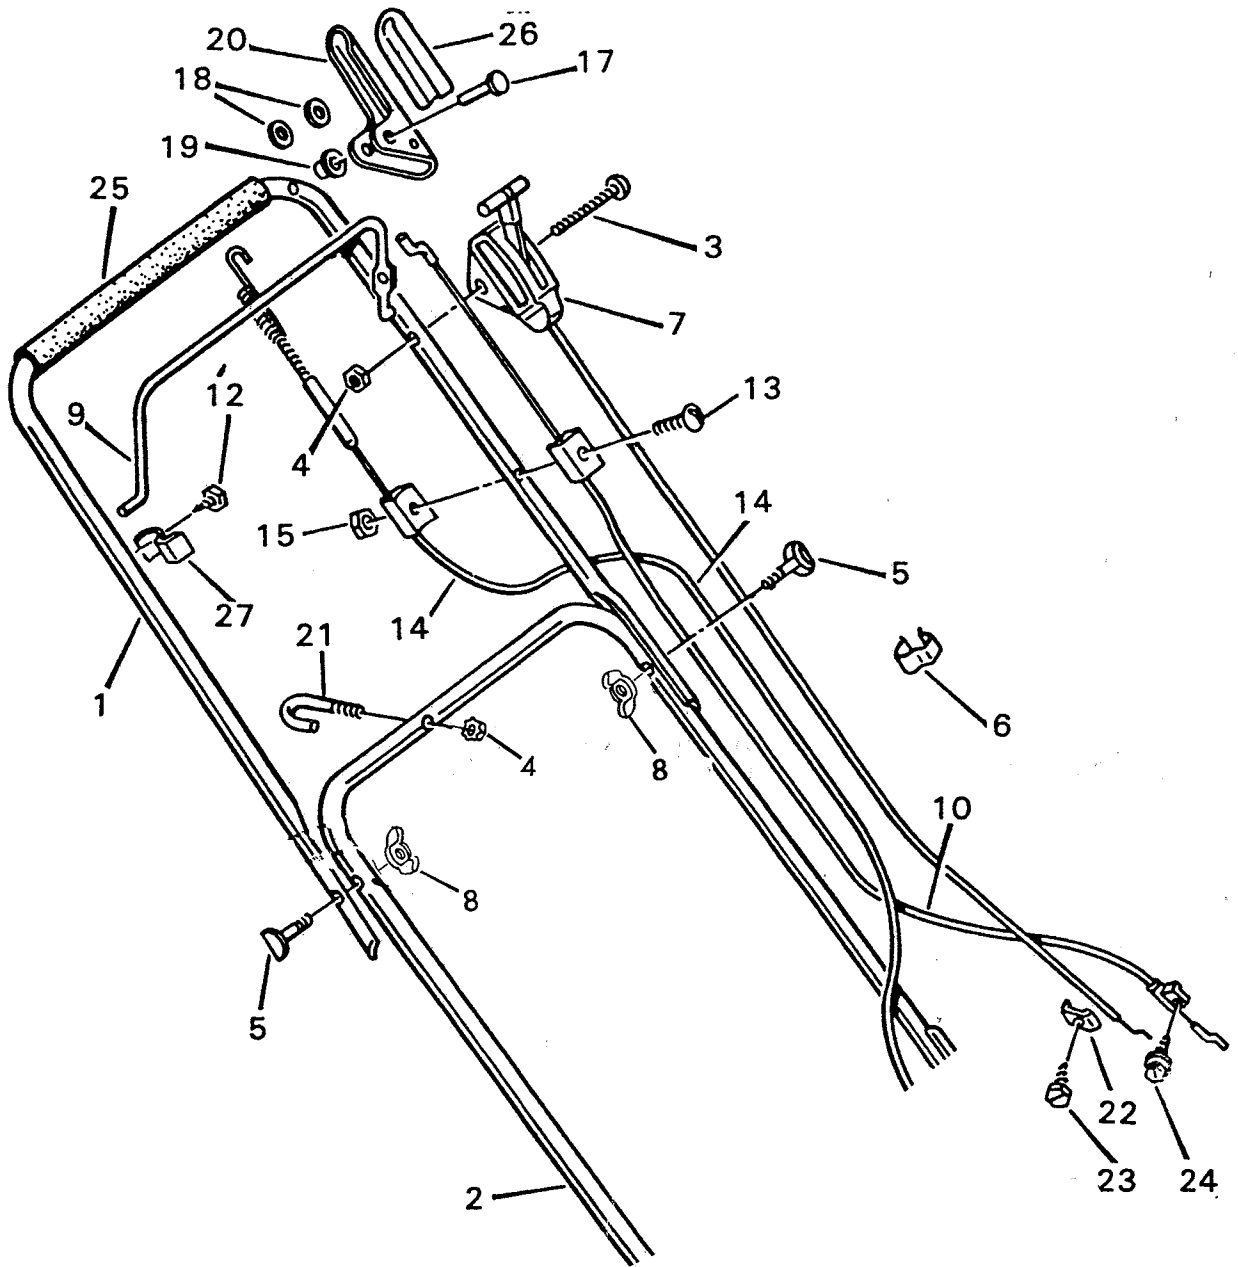

HANDLE PARTS LIST

MODEL NO. 6-21981

HANDLE PARTS LIST

KEY NO	DESCRIPTION	PART NO.
1	Upper Handle	43046C
2	Lower Handle	43189C
3	Bolt 1/4-20X1 3/4"	3X105
4	Keys Nut	15X66
5	Contour Head Bolt	6X73Z
6	Cable clamp	42950
7	Throttle Control	42879
8	Wingnut	14X83Z
9	Engine Stop Lever	42763C
10	Engine Stop Cable	42941
12	Screw #10X.75"	26X220
13	Screw #10-24X1.75"	3X150
14	Drive Cable	42875
15	Nut	15X102
17	Pivot Pin	42208
18	Spacer	42360
19	Push On Cap	28X42
20	Lever, Drive	43045C
21	U-bolt	42896Z
22	Cable Clamp	42061
23	Screw-Throttle	26X237
24	Screw-Eng. Stop	26X234
25	Grip	42064
26	Grip	43010
27	Lever Stop	43044Z