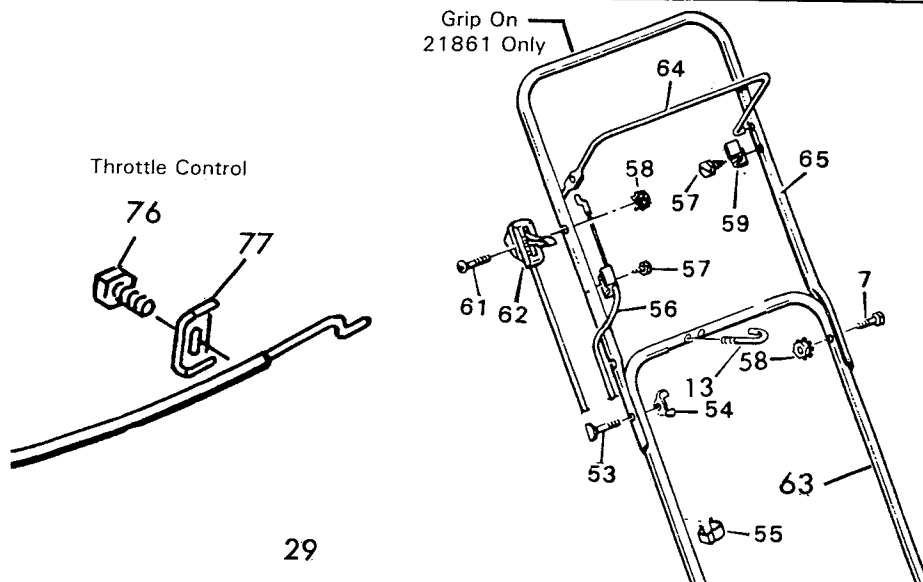

For Murray Parts Call 606-678-9623 or 606-561-4983
**Wheel Adjuster Assembly For 6-21851, 6-21861
 & 6-Specials of These Murray Models**

| KEY NO. | DESCRIPTION | PART NO. |
|---------|---|----------|
| 1 | Shoulder Bolt | 9X27 |
| 2 | Spring | 42330 |
| 3 | Grip | 42280 |
| 4 | Adjuster Lever | 43194Z |
| 5 | Wheel & Axle Bracket | 42596Z |
| 6 | Index Plate | 43195Z |
| 7 | Flange Nut | 15X84 |
| 1-7 | Wheel Adjuster Assembly Right Front or Left Rear | 401009 |
| 1-7 | Wheel Adjuster Assembly Left Front or Right Rear | 401010 |