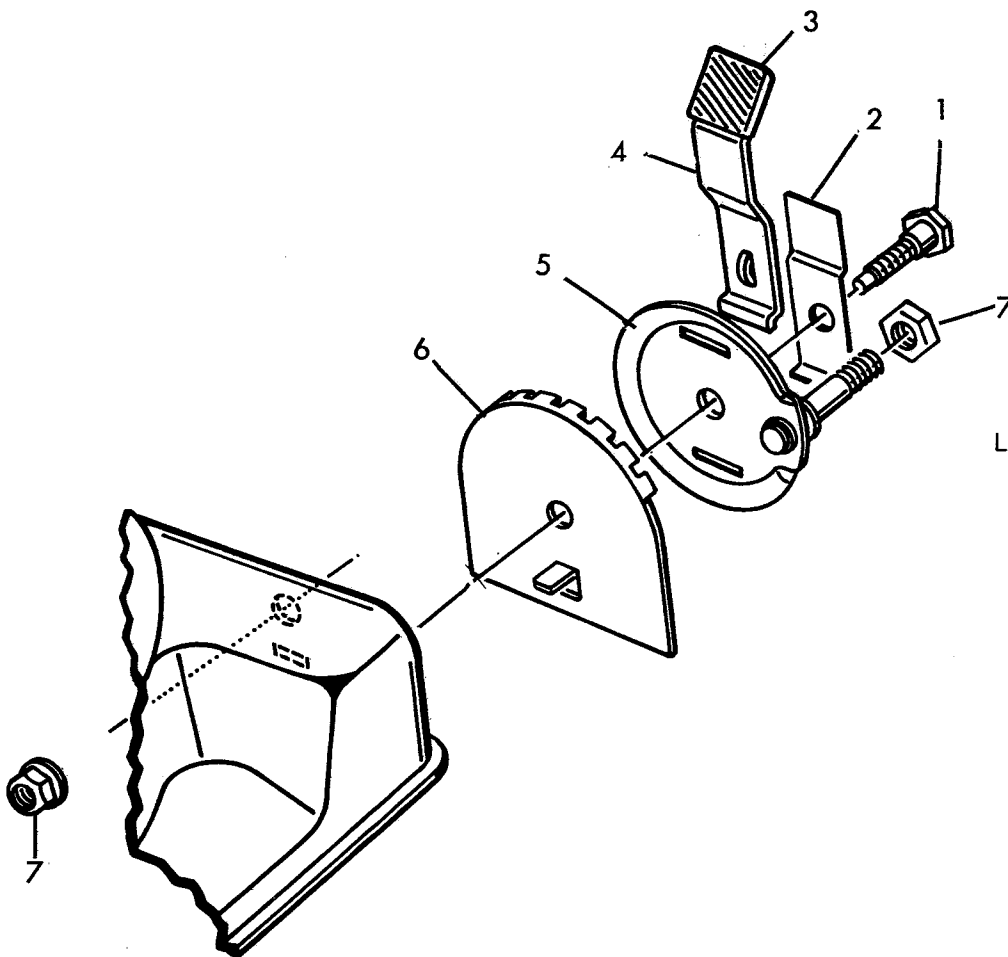

For Murray Parts Call 606-678-9623 or 606-561-4983
**Wheel Adjuster Assembly For 6-21851, 6-21861
 & 6-Specials of These Murray Models**

| KEY NO. | DESCRIPTION | PART NO. |
|---------|---|----------|
| 1 | Shoulder Bolt | 9X27 |
| 2 | Spring | 42330 |
| 3 | Grip | 42280 |
| 4 | Adjuster Lever | 43194Z |
| 5 | Wheel & Axle Bracket | 42596Z |
| 6 | Index Plate | 43195Z |
| 7 | Flange Nut | 15X84 |
| 1-7 | Wheel Adjuster Assembly Right Front or Left Rear | 401009 |
| 1-7 | Wheel Adjuster Assembly Left Front or Right Rear | 401010 |