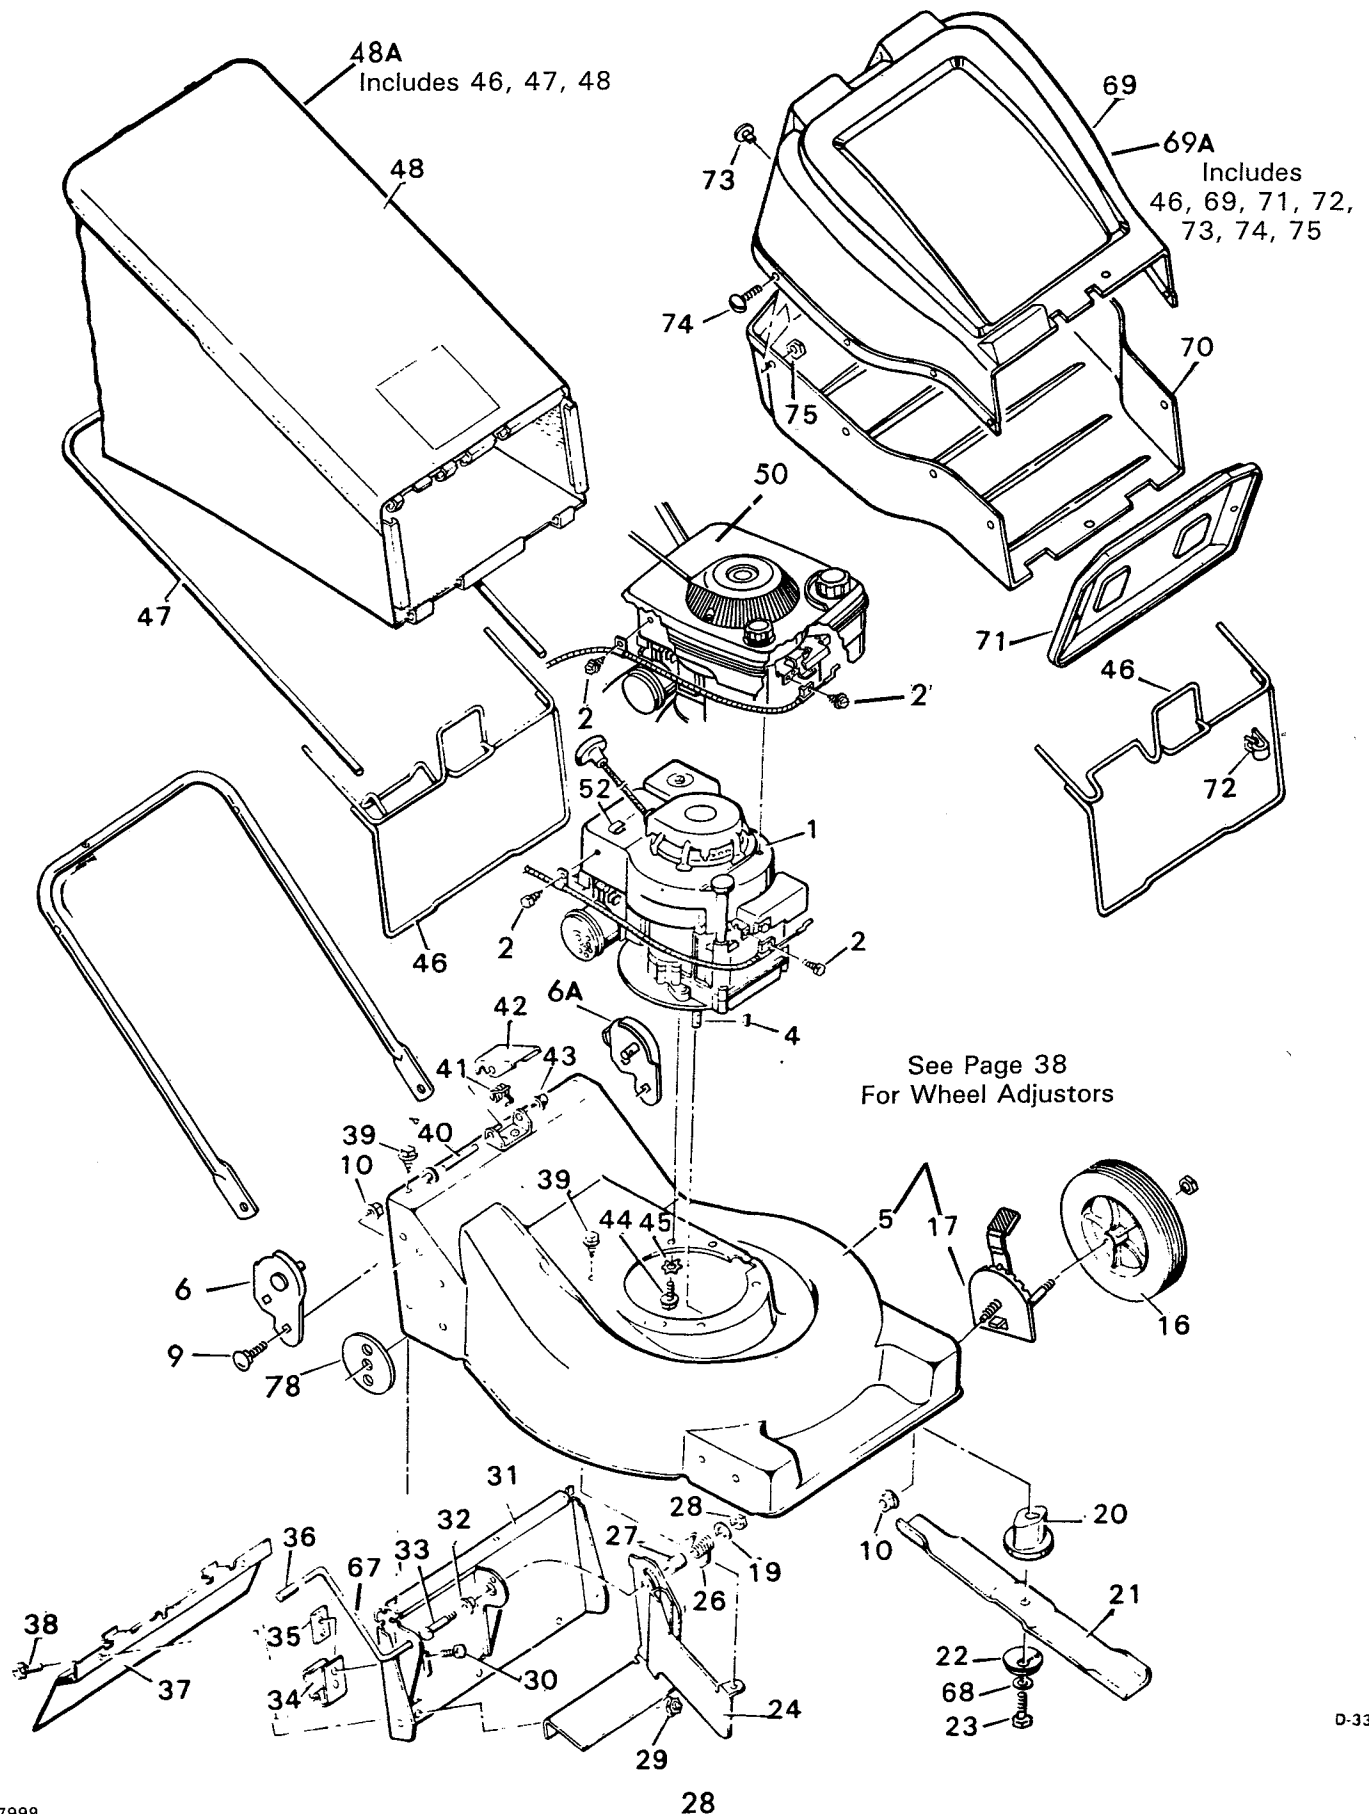

MODEL NO. 6-21851 With Cloth Bag Catcher
MODEL NO. 6-21861 With Hard Plastic Catcher

MOWER HOUSING
ILLUSTRATION

MOWER HOUSING PARTS LIST

MODEL NOS.

6-21861

6-21851

KEY NO.	DESCRIPTION	MODEL 21851	MODEL 21861	KEY NO.	DESCRIPTION	MODEL 21851	MODEL 21861
1	Engine	----	----	41	Spring	166X20	166X20
2	Screw	26X234	26X234	42	Latch	42004Z	42004Z
4	Woodruff Key	20062	20062	43	Push On Cap	28X42	28X42
5	Housing	70091	70091	44	Engine Mounting Bolt	20103	20103
6	Handle Mounting Bracket RH	43192	43192	46	Bag Frame Assembly	42433	42872
6A	Handle Mounting Bracket LH	43193	43193	47	Upper Support Tube	42432	---
7	Hex Bolt	1X94	---	48	Bag, Mesh	42430	---
9	Carriage Bolt	2X53	2X53	48a	Bag Ass'y (46-47-48)	407081	---
10	Hex Nut-Flange	15X79Z	15X79Z	52	Rope Stop	42189	42189
11	Lower Handle	43189C	43189C	53	Contour Head Bolt	---	6X73Z
12	Keps Nut	15X66	15X66	54	Wing Nut	---	14X83Z
13	U-Bolt	42896Z	42896Z	55	Cable Retainer	42950	42950
16	Wheel & Tire*	20104	20104	56	Engine Stop Cable	42945	42945
17	Height Adjuster Assy. See Page 38	---	---	57	Screw	26X220	26X220
19	Washer	10851Z	10851Z	58	Keps Nut	15X66	15X66
20	Blade Adapter	42735	42735	59	Lever Stop	42765Z	42765Z
21	Blade	22860	22860	61	Screw	3X105	3X105
22	Blade Washer	17X137	17X137	62	Throttle Control	42947	42878
23	Hex Bolt	1X69	1X69	63	Lower Handle	43189C	43189C
24	Rear Insert	42853	42853	64	Engine Stop Lever	42763C	42763C
26	Torsion Spring	166X21	166X21	65	Upper Handle	42938C	42938C
27	Door Spring Tube	42412Z	42412Z	67	Door & Lever Assembly	407080	407080
28	Hex Nut-Flange	15X68Z	15X68Z	68	Washer	17X124	17X124
30	Screw	25X2	25X2	69	Grass Catcher, top half	---	42933
31	Rear Plate	43187	43187	69a	Complete Hard Bag Assembly	407079	---
32	Spacer	22941	22941	70	Grass Catcher, bottom half	---	42934
33	Hex Bolt	1X87	1X87	71	Baffle	---	42935
34	Door Lock Spring	42413	42413	72	Clip	---	192X1
35	Spacer	42420Z	42420Z	73	Panel Fastener	---	193X1
36	Grip-Door Lever	42281	42281	74	Screw	---	4X21
37	Rear Guard Ass'y	70069	70069	75	Hex Nut	---	15X102
38	Hex Bolt	1X38	1X38	76	Screw Throttle Control	26X181	26X237
39	Tapping Screw	26X214	26X214	77	Clamp	20073	42061
40	Latch Pin	42416Z	42416Z	78	Spacer	43198	43198
				79	Grip	---	42062
					Parts Bag	43081	43082
					Instruction Book	F-7886	F-7886
					Parts Bag (Hard Bag)	---	42952