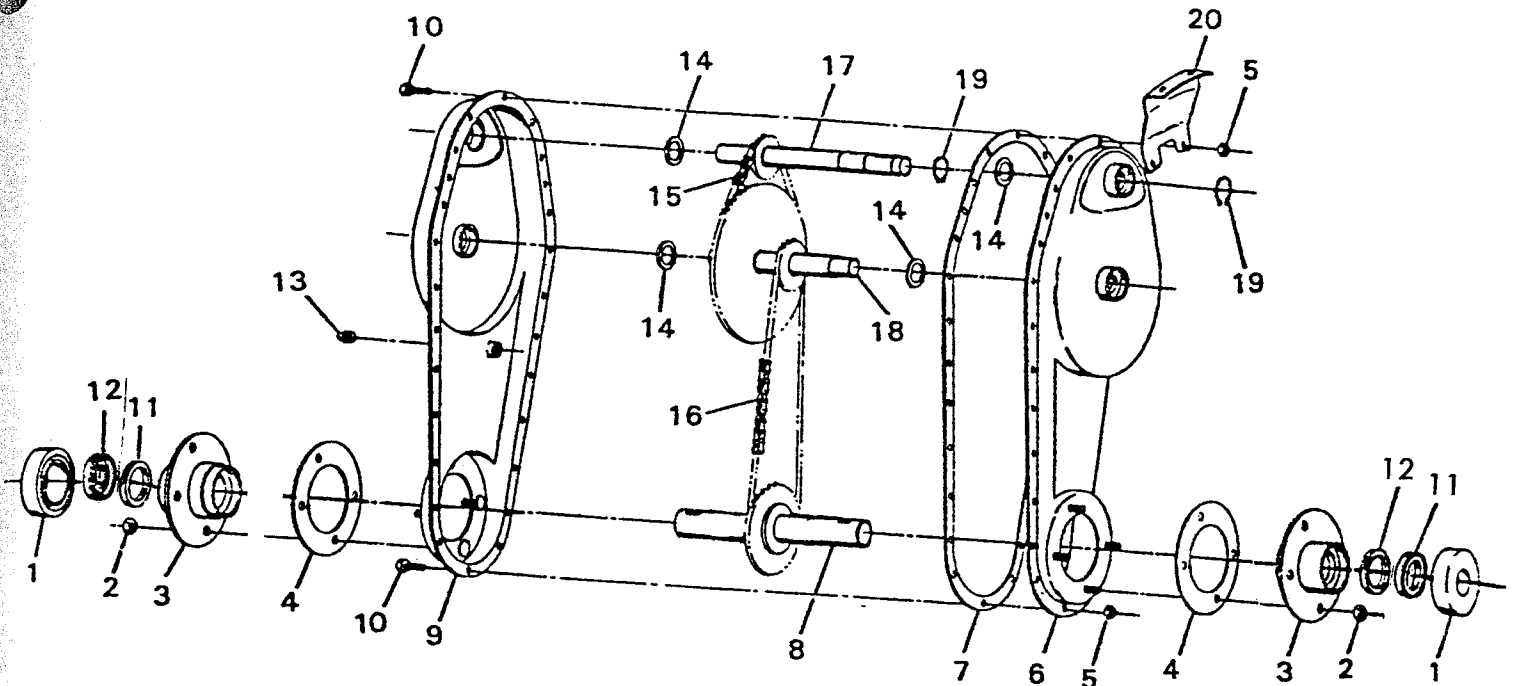

KEY NO.	MODEL 75199 PART NO.	MODEL 75407 PART NO.	DESCRIPTION
1	75014	75014	Dust Cap
2	15X88	15X88	Flange Locknut (.31-18NC)
3	75194	75194	Flange and Bearing Assembly
4	75015	75015	Flange Gasket
5	15X89	15X89	Flange Locknut (.25-20NC-2)
6	75033	75432	Left Hand Drive Housing and Bearing Assembly
7	75030	75030	Drive Housing Gasket
8	75203	75403	Tine Shaft Assembly
9	75032	75433	Right Hand Drive Housing and Bearing Assembly
10	1X119	1X119	Hex Bolt (.25-20NCX.625 Grade 8)
11	75013	75013	Felt Washer
12	75029	75029	Rubber Seal
13	75088	75088	Plug-Transmission Oil
14	75031	75031	Thrust Washer
15	75115	75115	Chain and Link Assembly
16	75114	75114	Chain and Link Assembly
17	75139	75017	Input Shaft Assembly
18	75016	75016	Idler Shaft Assembly
19	11X7	11X7	Retainer Ring (.625 D Shaft)
20	75104	75442	Rear Belt Guard Bracket