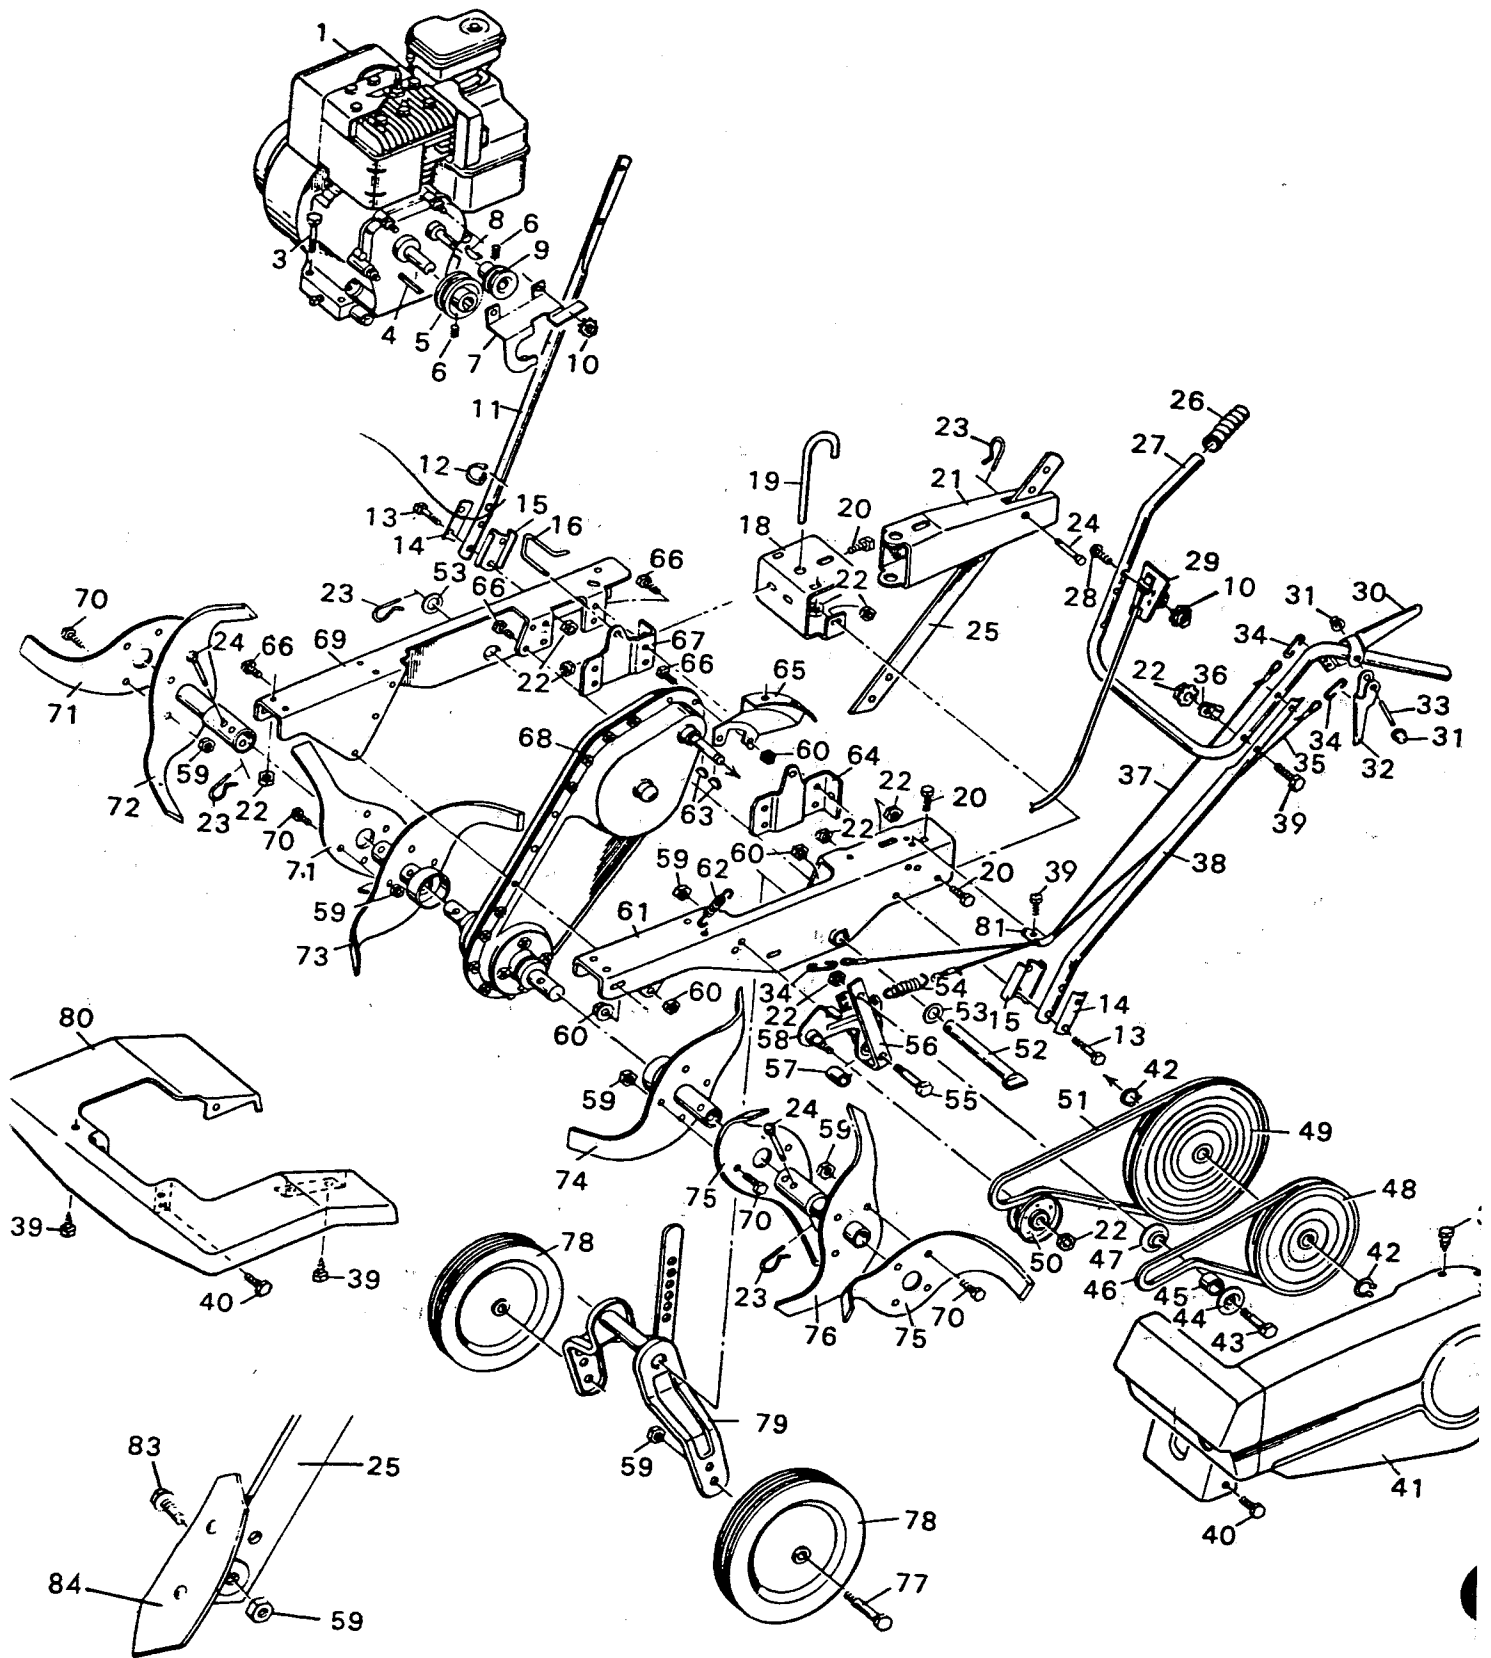

For Murray Parts Call 606-678-9623 or 606-561-4983
MODEL 6-13051 **CHAIN DRIVEN FORWARD & REVER**
5 HP TILL
14", 26", 28" WID

F-7999

REPLACEMENT PARTS

MODEL 6-13051

KEY NO.	DESCRIPTION	PART NO.	KEY NO.	DESCRIPTION	PART NO.
1	Engine †	----	42	Retainer Ring	11X7
3	Hex Bolt 5/16"-18X1½"	1X102	43	Shoulder Bolt	9X1
4	Square Key 3/16"	21553	44	Washer	75141Z
5	Pulley	75074	45	Spacer	75133
6	Set Screw	23X48	46	Belt	37X29
7	Belt Guide	75146Z	47	Washer	75140Z
8	Woodruff Key	75136	48	Pulley	21410
9	Pulley	75132	49	Pulley	75073
10	Keps Nut ¼"-20	15X66	50	Idler Pulley	75149
11	Right Lower Handle	75064C	51	Belt	37X28
12	Tie Strap	32618	52	Pin	75102Z
13	Hex Bolt 5/16"-18X1 7/8"	1X98	53	Washer	17X100Z
14	Handle Clamp	75046Z	54	Spring	165X26
15	Handle Bracket	75045Z	55	Shoulder Bolt	9X10Z
16	Drag Stake Pin	75071Z	56	Idler Bracket	75142Z
17	Screw +	26X36	57	Spacer	75145Z
18	Chassis Bracket	75200	58	Idler Bracket Assembly	75075Z
19	Tail Piece Pin	75082Z	59	Flange Locknut 3/8"-16	15X84
20	Hex Bolt 5/16"-18X5/8"	1X45	60	Stover Locknut ¼"-20	15X86
21	Tail Piece Assembly	75210	61	Left Chassis	75063
22	Flange Locknut 5/16"-18	15X88	62	Spring	165X27
23	Hair Pin	75336	63	Woodruff Key No. 61	21539
24	Clevis Pin	29X98	64	Left Guide Bracket	75039
25	Drag Stake	75222	65	Rear Bracket	75104
26	Grips	75078	66	Hex Bolt ¼"-20X7/8"	1X95
27	Upper Handle	75186C	67	Right Guide Bracket	75038
28	Upper Handle for Control Panel	75066C	68	Transmission *	75199
28	Screw ¼"-20X1 5/8"	3X105	69	Right Chassis	75224
29	Throttle Control	75188	70	Hex Bolt 3/8"-16X3/4"	1X85
29A	Throttle Control for Control Panel	75094PA	71	Tine - Stamped Z	75409
29	Knob - Throttle Control	20339	72	Right Outside Tine & Hub	75220
30	Clutch Lever	75077CC	73	Right Inside Tine & Hub	75215
31	Push On Cap	28X42	74	Left Inside Tine & Hub	75213
32	Reverse Lever	75144CC	75	Tine - Stamped X	75408
33	Clutch Lever Pin	75137Z	76	Left Outside Tine & Hub	75218
34	Cable Hook	75079	77	Axle Bolt	75048
35	Reverse Cable	75148	78	Wheel & Tire	75047
36	Cable Guide	75143Z	79	Wheel Bracket Assembly	75098
37	Clutch Cable	75457	80	Tine Shield - Optional	75277
38	Left Lower Handle	75065C	81	Cable Guide	21953Z
39	Screw	26X195	83	Hex Bolt 3/8"-16X1¼"	1X97
40	Hex Bolt ¼"-20X5/8"	1X38	84	Furrow Opener Blade	75171
41	Belt Guard Assembly	75122	--	Owner's Manual	F-6453
--	Belt Guard Assembly for optional Tine Shield	75176		Parts Bag Ass'y	75230