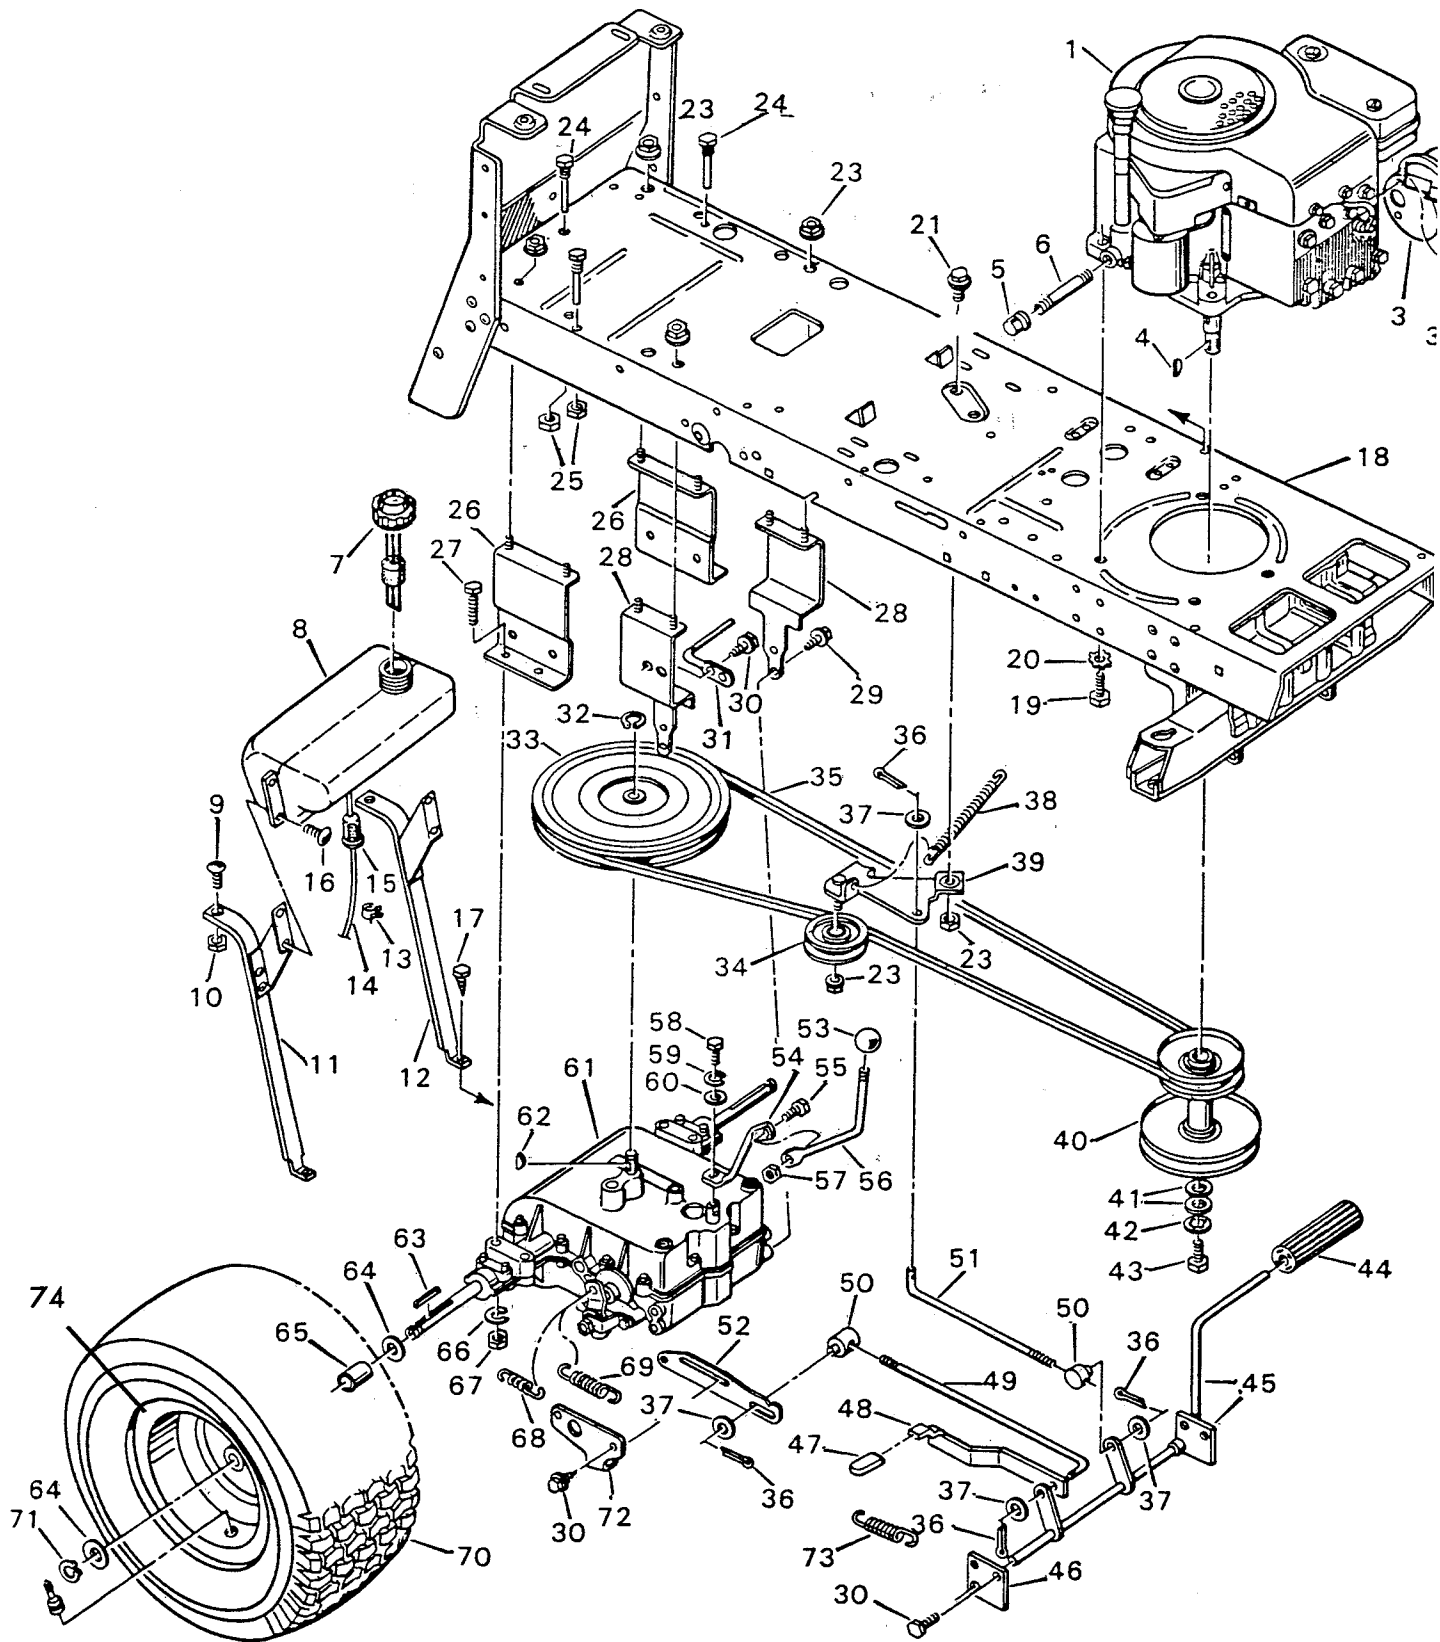

5-38205

Drive Part
Illustrati

Replacement Parts Drive Parts

5-38205

KEY NO.	DESCRIPTION	PART NO.	KEY NO.	DESCRIPTION	PART NO.
1	Engine***	----	39	Idler Bracket Assembly	24035Z
2	Hex Bolt 5/16" 18X3 1/4"	1X118	40	Engine Stack Pulley	90329Z
3	Muffler	90330PA	41	Washer	10851Z
4	Woodruff Key No. 6	20062	42	Star Washer	19X39
5	Oil Drain Cap	21651	43	Hex Bolt 3/8" 24X1"	1X20
6	Oil Drain Extension	24066	44	Pedal, Clutch/Brake	21544
7	Fuel Cap	24064	45	Lever Assembly, Clutch/Brake	23389
8	Fuel Tank	23300	46	Support Bracket	23358
9	Carriage Bolt 1/4" 20X3/4"	2X67	47	Grip, Parking Brake	24235
10	Flange Locknut 1/4" 20	15X89	48	Parking Brake Arm	24201Z
11	Right Fuel Tank Support	24334	49	Brake Rod	23375Z
12	Left Fuel Tank Support	24335	50	Adjustable Nut	21920
13	Hose Clamp	23713	51	Clutch Rod	24431Z
14	Fuel Line	90672	52	Brake Link Plate	24425Z
15	Fuel Filter	24159	53	Knob, Shift Lever	20739
16	Tap Screw 1/4"X1/2"	26X214	54	Lower Shift Lever	23157Z
17	Tap Screw 5/16"X3/4"	26X197	55	Hex Bolt 5/16" 18X1"	1X84
18	Frame Channel	402056	56	Upper Shift Lever	23720Z
19	Engine Mount Bolt	20103	57	Flange Locknut 5/16" 18	15X88
20	Star Washer	19X8	58	Hex Bolt 1/4" 28X5/8"	1X82
21	Shoulder Bolt 3/8" 16X7/8"	9X15	59	Lockwasher	18X32
23	Flange Locknut 3/8" 16	15X84	60	Washer	17X32Z
24	Guide Bolt	20619	61	Transaxle** (Peerless Model No. 801-016)	----
25	Flange Nut 5/16" 18	15X79	62	Woodruff Key No. 9	20697
26	Rear Transaxle Bracket	23154	63	Square Key 3/16"	21553
27	Hex Bolt 5/16" 18X2 3/8"	1X99	64	Washer	21521
28	Front Transaxle Bracket	24036E	65	Rear Axle Tube	87X63Z
29	Formed Screw 5/16"X1"	26X207	66	Lockwasher	18X15
30	Tap Screw 5/16"X1/2"	26X49	67	Hex Nut 5/16" 18	15X2
31	Belt Guide	24030Z	68	Extension Spring	165X20
32	Retainer Ring	11X7	69	Extension Spring	165X41
33	Drive Pulley	75073	*	Wheel	24351E
34	Backside Idler	23339	*	Tire	407065
35	Drive Belt	37X11	70	Tire	24430
36	Cotter Pin	30X20	*	Valve Stem and Cap	24373
37	Washer	17X53Z	71	E Ring	11X3
38	Extension Spring	165X17	72	Link Plate Support	24426
			73	Extension Spring	165X58

***NOTE: The engine model, type, and code numbers are on the engine. All parts to the engine are available from a Briggs and Stratton Authorized Service Center. See the yellow pages under, "Engines, Gasoline" or "Gasoline Engines" in the telephone directory.

**NOTE: Replacement parts for the transmission are available from a Tecumseh Authorized Service Center. See the yellow pages under, "Engines, Gasoline" or "Gasoline Engines" in the telephone directory.

*NOTE: For Replacement Parts, always give the name on the side of the tire so that the tire tread pattern will be the same.