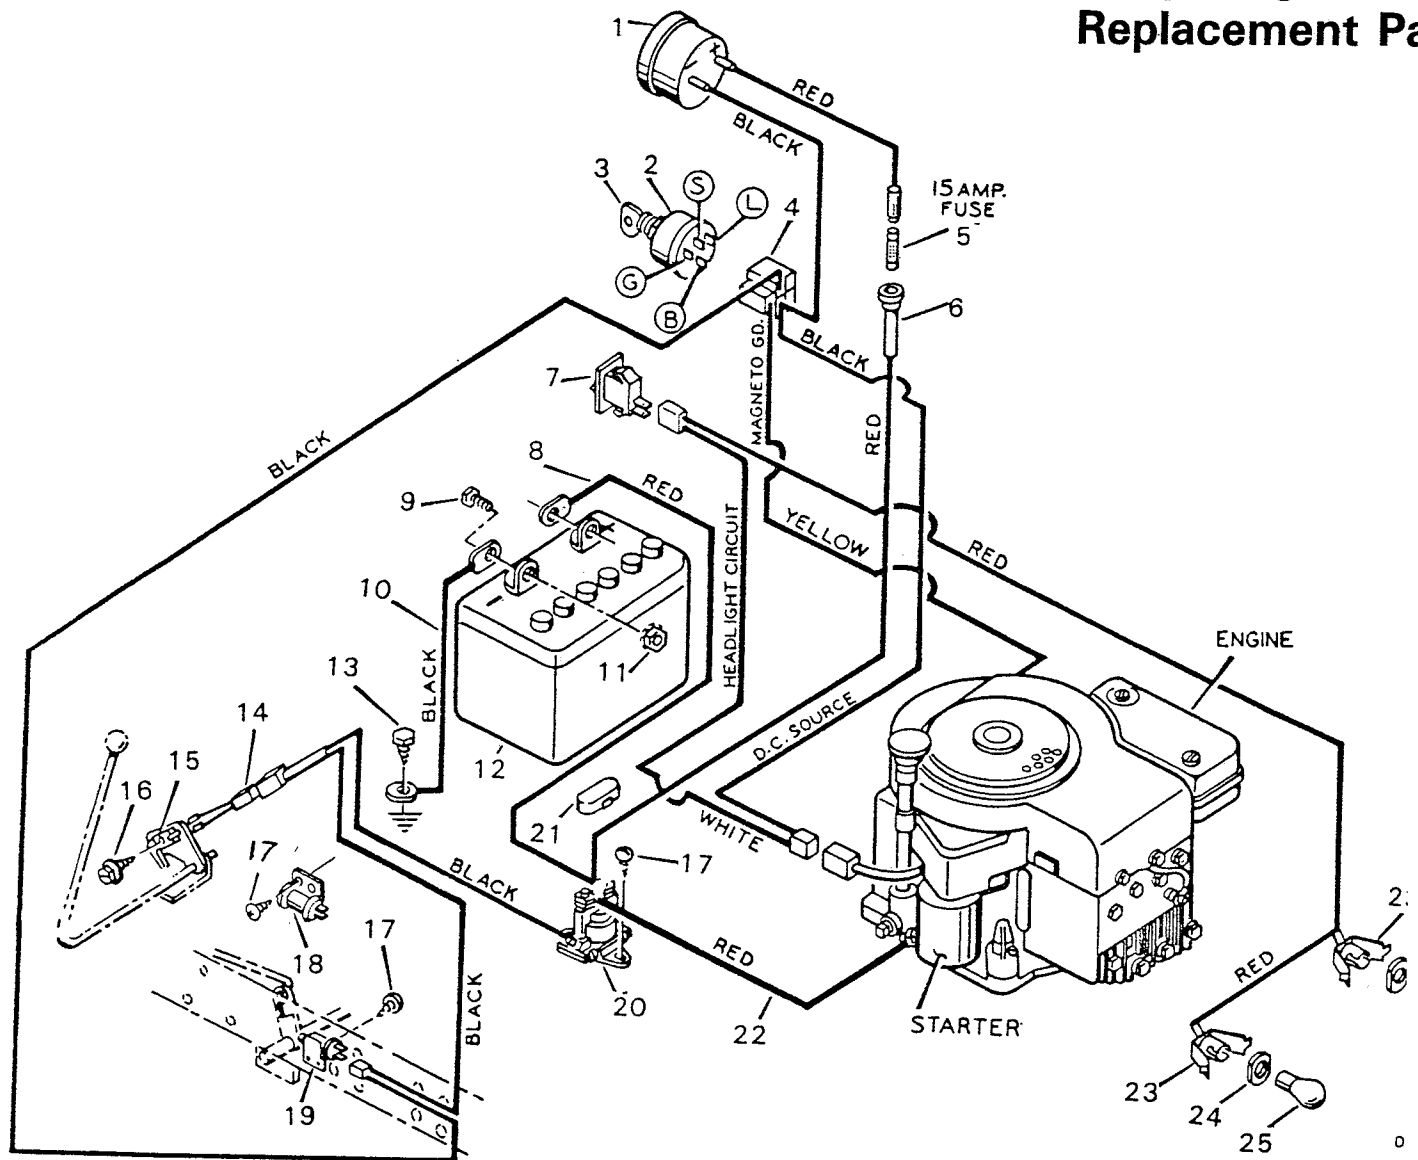

5-38205

Wiring Diagram A
Replacement Pa

KEY NO.	DESCRIPTION	PART NO.	KEY NO.	DESCRIPTION	PART NO.
1	Ammeter Assembly	21057PA	13	Screw	26X49
2	Ignition Switch and Key	21064PA	14	Jumper Wire	23983
3	Key Only	20729	15	Limit Switch, Blade Housing	24527
4	Wiring Harness	24459	16	Screw	26X211
--	Wiring Harness Clamp	21980	17	Screw	26X233
5	Fuse	23752	18	Limit Switch, Frame	23029
6	Fuse Holder	407058	19	Limit Switch, Clutch	21549
7	Light Switch	90647	20	Solenoid	24285
8	Battery Cable with Fuse Wire (Red)	24X20	21	Cover, Solenoid	90565
9	Hex Bolt 1/4" 20X5/8"	1X38	22	Solenoid Wire (Red)	24X12
10	Battery Cable (Black)	24X6	23	Light Socket Assembly	90155
11	Keps Nut 1/4" 20	15X66	24	Washer, Light Socket	90228
--	Electrolyte (Battery Acid)	90665	25	Headlight Bulb	90084
--	Battery Caps	400262	*	Grommet, Wiring	21268

*Not Shown.