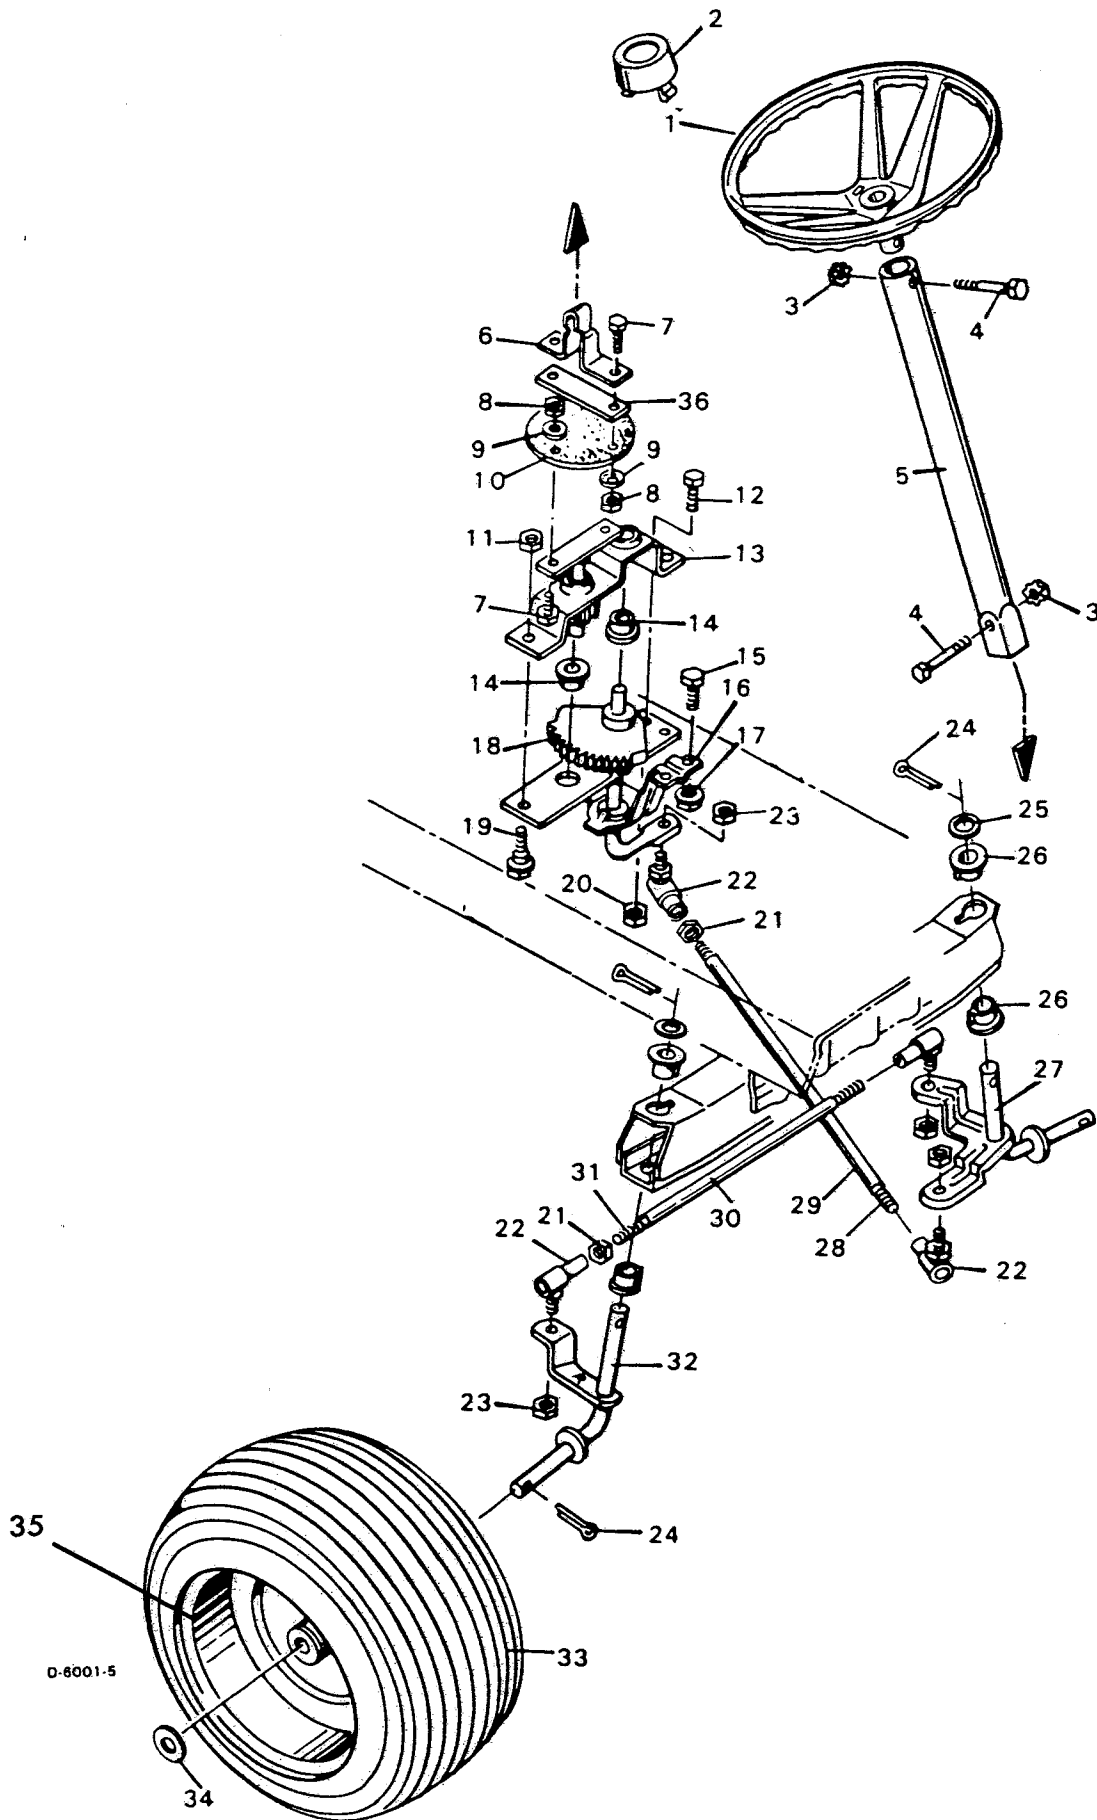

5-38205

Steering Replacement Part

Steering Replacement Parts

5-38205

KEY NO.	DESCRIPTION	PART NO.
1	Steering Wheel	24495
2	Cap, Steering Wheel	55367
3	Keps Nut 5/16" 18	15X76
4	Hex Bolt 5/16" 18X1 3/4"	1X75
5	Steering Post	24345C
6	Upper Steering Coupling	21489
7	Hex Bolt 1/4" 20X7/8"	1X95
8	Locknut 1/4" 20	15X67
9	Formed Washer	23039
10	Steering Disc	21532
11	Flange Locknut 3/8" 16	15X84
12	Hex Bolt 5/16" 18X5/8"	1X45
13	Steering Gear Bracket Assembly	21492
14	Bearing	20587
15	Hex Bolt 5/16" 18X5/8"	1X45
16	Steering Bracket	21693
17	Flange Locknut 5/16" 18	15X79
18	Steering Gear Assembly	21692
19	Shoulder Bolt	9X12
20	Flange Locknut 5/16" 18	15X88
21	Hex Nut	15X61
22	Steering Ball Joint	21031
23	Flange Locknut 3/8" 24	15X87
24	Cotter Pin	30X49
25	Washer	17X83Z
26	Spindle Bearing	23820
27	Left Spindle Assembly	24229
28	Drag Link Rod	21482
29	Sleeve, Drag Link Rod	156X2
30	Sleeve, Tie Rod	156X1
31	Tie Rod	21475
32	Right Spindle Assembly	24228
35	Wheel	24488E
33	Tire	24376
*	Valve Stem and Cap	24373
*	Wheel Bearing	55599
*	Tire Tube	407047
34	Washer	17X83Z
36	Coupling Plate	21490

*NOTE: For Replacement Parts, always give the name on the side of the tire so that the tire tread pattern will be the same.