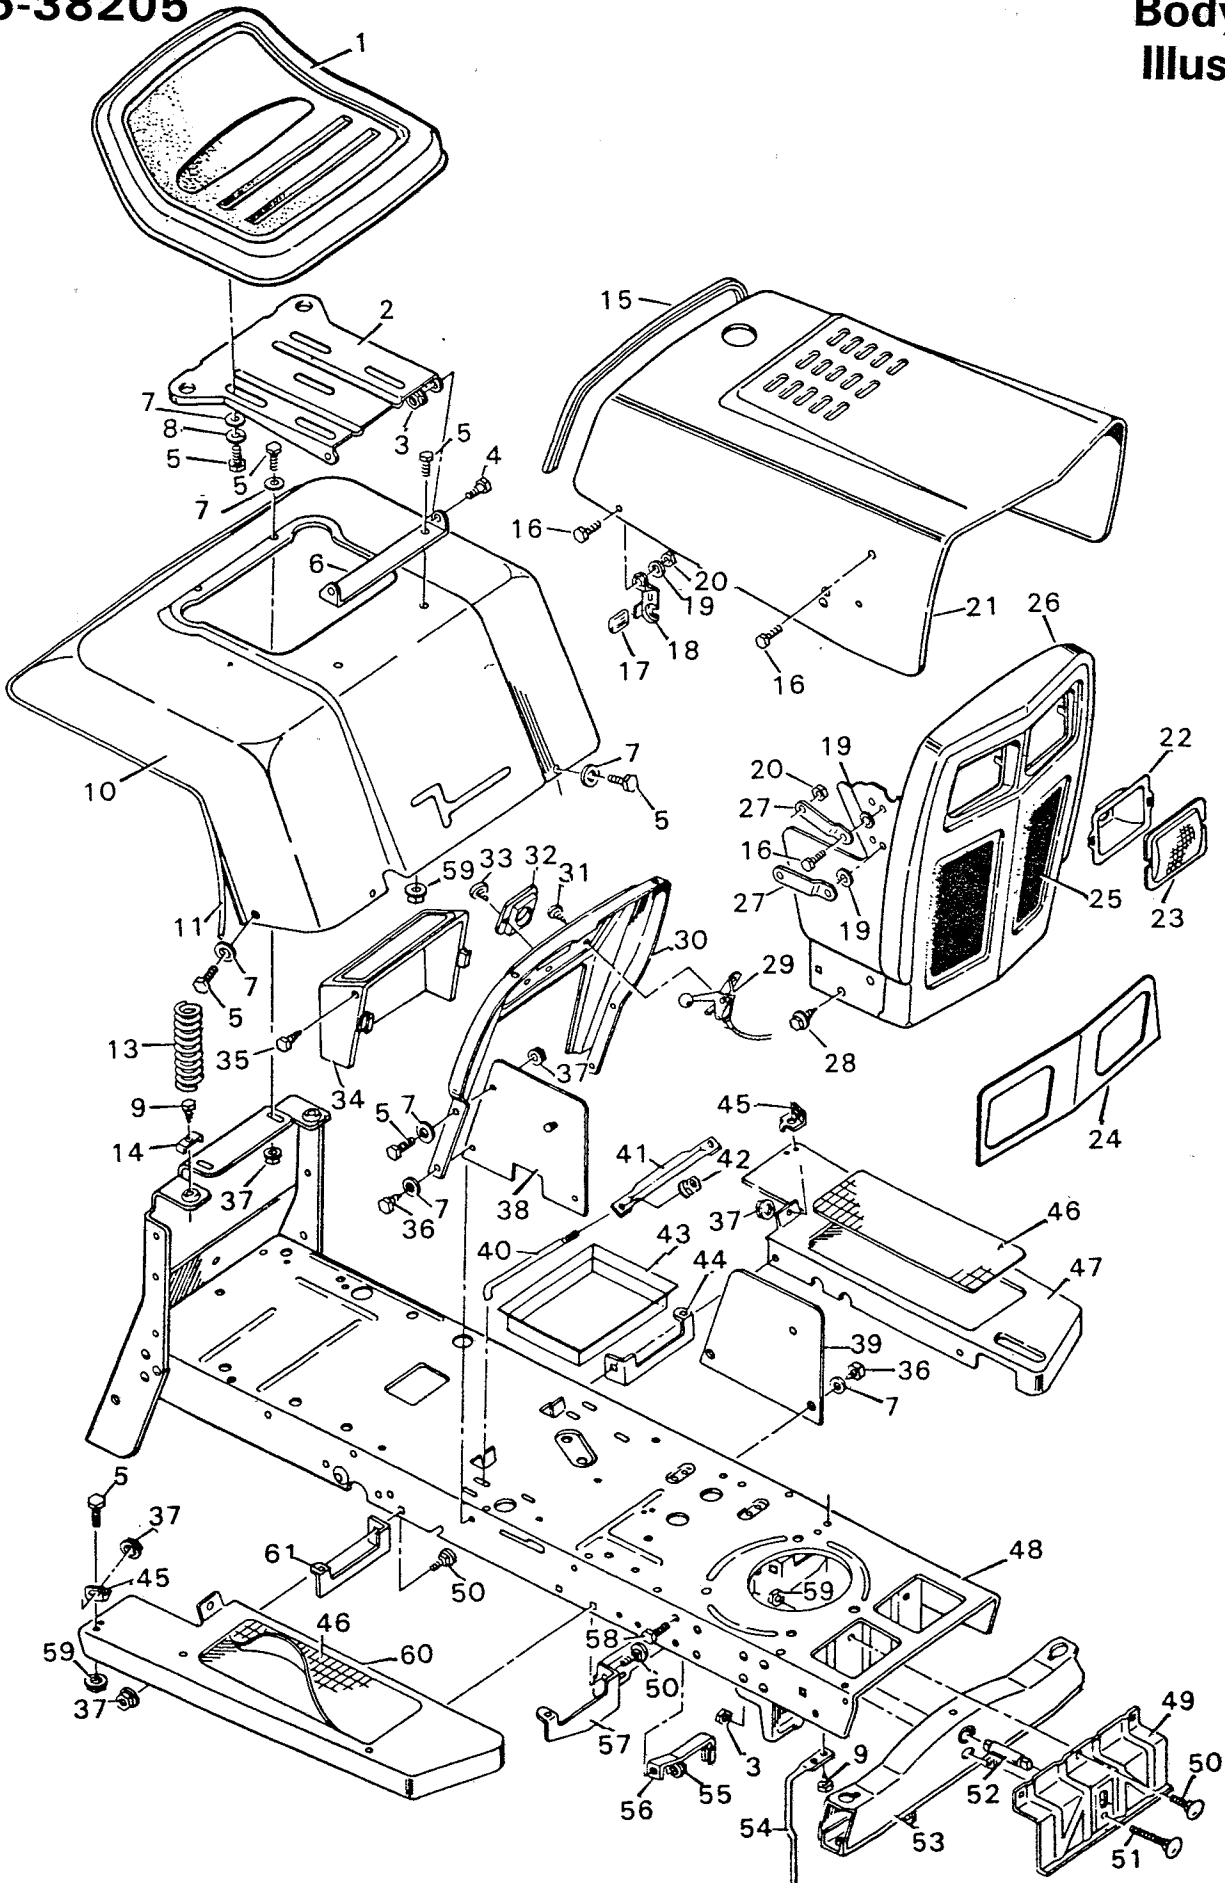

5-38205

Body Parts Illustration

0-5398-1

Replacement Parts

5-38205

Body Parts

KEY NO.	DESCRIPTION	PART NO.	KEY NO.	DESCRIPTION	PART NO.
1	Seat	90477	34	Battery Cover	23940
2	Seat Support	90032	35	Self Tapping Screw	26X214
3	Flange Locknut 3/8"-16	15X84	36	Self Tapping Screw	26X197
4	Shoulder Bolt 3/8"-16X7/8"	9X15	37	Flange Nut 5/16" 18	15X79Z
5	Hex Bolt 5/16"-18X5/8"	1X45	38	Side Plate Assembly, Right	23292
6	Seat Pivot Bracket	90031	39	Side Plate Assembly, Left	24239
7	Washer	17X4Z	40	Battery Clamp Rod	21762Z
8	Lockwasher	18X16	41	Battery Clamp	21761Z
9	Screw	26X49	42	Flange Locknut 1/4" 20	15X82
10	Seat Deck	90659	43	Battery Tray	24157
11	Seat Deck Trim, Plastic	21789	44	Running Board Bracket, Left	23391
13	Spring	164X17	45	Bracket	23372
14	Spring Retainer	90014	46	Mat, Running Board	21710
15	Hood Trim, Vinyl*	21765	47	Running Board, Left	21935
16	Machine Screw No. 10 24X5/8"*	4X21	48	Frame Channel	402056
17	Grip, Hood Latch*	21434	49	Front Axle Hanger	23829
18	Hood Latch, Right*	21798Z	50	Carriage Bolt 5/16" 18X5/8"	2X53
	Hood Latch, Left*	21799Z	51	Carriage Bolt 3/8" 24X3/4"	2X60
19	Washer*	17X17Z	52	Pivot Pin	21469
20	Hex Nut No. 10 24*	15X81	53	Front Axle Assembly	21441
21	Hood Assembly, Complete (See Note)	24084	54	Belt Guide, Stack Pulley	23789Z
22	Reflector	90009C	55	Keps Nut 1/4" 20	15X66
23	Lens	90082	56	Belt Guide	23826Z
24	Trim, Headlight	90654C	57	Running Board Support, Front	23832
25	Grille Insert	23302C	58	Hex Bolt 1/4" 20X5/8"	1X38
26	Grille Assembly, Complete	90667	59	Flange Locknut 5/16" 18	15X88
27	Pivot Bar	23046	60	Running Board, Right	23394
28	Screw	26X202	61	Running Board Bracket, Right	23390
29	Throttle Control	24011PA		Parts Bag	24496
30	Control Panel	24456		Instruction Book	F-7392
31	Self Tapping Screw	26X159		Parts List	F-7393
32	Bearing, Steering Post	21707		Parts Bag 42" Mower	24451
33	Self Tapping Screw	26X186		Instruction Book 42" Mower	F-7397