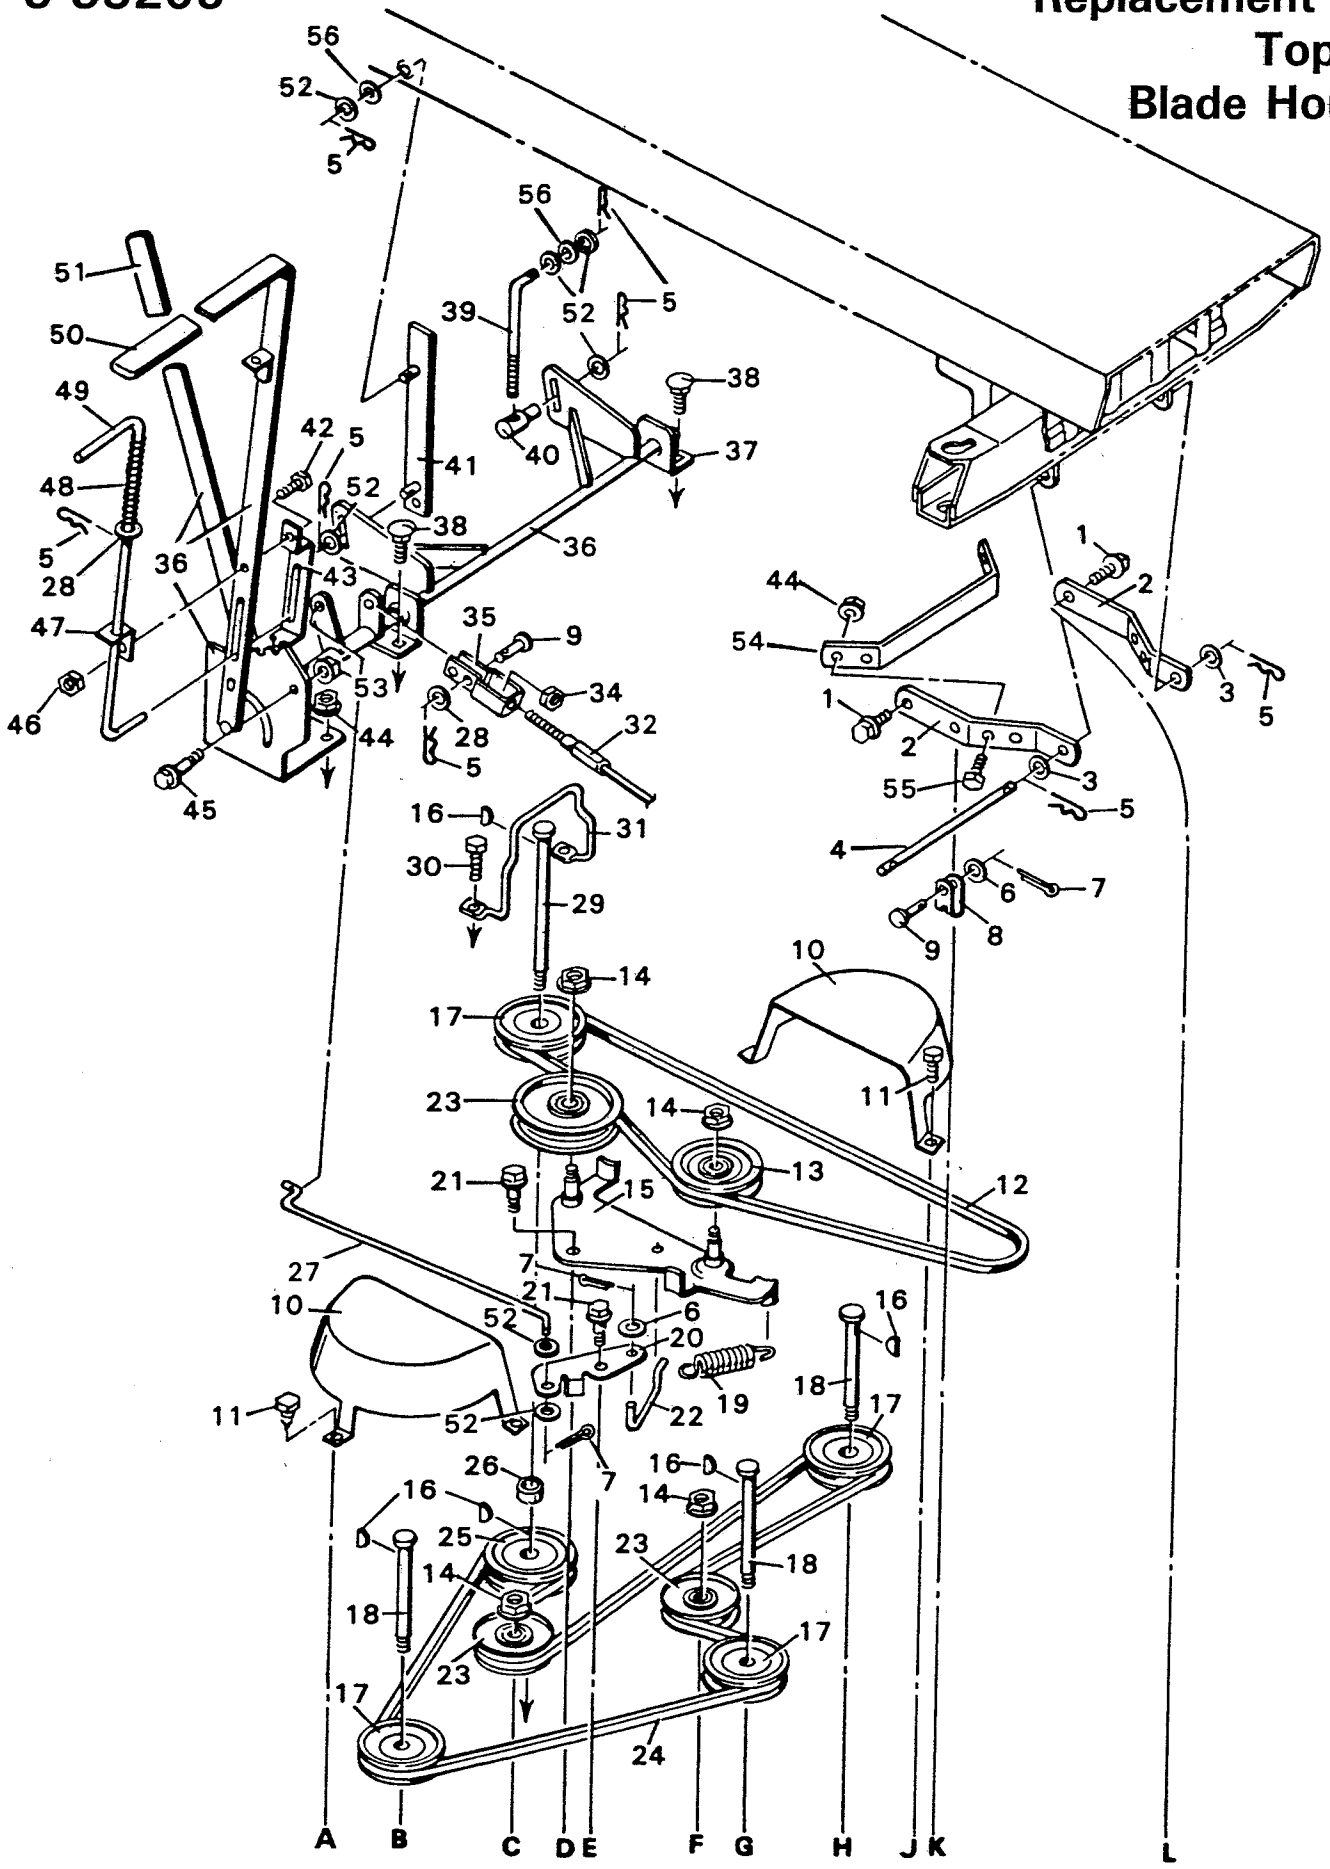

5-38205

Replacement Part
Top Housing
Blade Housing

Replacement Parts

Blade Housing

Top Half

5-38205

KEY NO.	DESCRIPTION	PART NO.	KEY NO.	DESCRIPTION	PART NO.
1	Shoulder Bolt	9X14	31	Belt Guide	23751Z
2	Support Arm	23185	32	Lifter Cable	24470
3	Washer	17X57Z	34	Hex Nut 5/16" 18	15X2
4	Pull Pin	21912Z	35	Adjusting Clevis	24471Z
5	Hair Pin	20692	36	Lifter Assembly†	24260
6	Washer	17X47Z	37	Lifter Support †	23184
7	Cotter Pin	30X20	38	Carriage Bolt 5/16" 18X3/4" †	2X53
8	Clevis	24073Z	39	Adjuster Rod, 7 5/16" Long	2384Z
9	Clevis Pin	29X93		For 23" Diameter Rear Wheels	
10	Pulley Cover	23231	39A	Adjuster Rod, 6 1/4" Long	23275Z
11	Screw	26X214		For 20" Diameter Rear Wheels	
12	Belt, Blade Drive For 16hp & 18hp	37X40	40	Adjustable Nut	21920
13	Idler Pulley	23211	41	Right Hanger Bracket, 6 3/8" Long	23204Z
14	Flange Locknut 3/8"-16	15X84		For 23" Diameter Rear Wheels	
15	Blade Drive Idler Assembly	23179Z	41A	Right Hanger Bracket, 5 1/2" Long	23188Z
16	Woodruff Key No. 6	20062		For 20" Diameter Rear Wheels	
17	Jackshaft Pulley	20615	42	Hex Bolt 1/4" 20X7/8"	1X95
18	Jackshaft, Short	20616	43	Guide Bracket	23192Z
19	Spring, Blade Drive	165X43	44	Flange Locknut 5/16" 18†	15X88
20	Engagement Link	23226Z	45	Shoulder Bolt 3/8" 16	9X13
21	Shoulder Bolt 3/8"-16X7/8"	9X12	46	Keps Nut 1/4" 20	15X66
22	Engagement Link Rod	23228Z	47	Guide Bracket	23193Z
23	Idler Pulley, Backside	23238	48	Lifter Spring	164X4
24	Belt, Cross Drive	37X22	49	Lifter Latch	23194Z
25	Jackshaft Pulley	23739	50	Grip, Lifter Latch	23222
26	Spacer	23213Z	51	Grip, Engagement Lever	21249
27	Link Rod	23232Z	52	Washer	17X124
28	Washer	17X53Z	53	Flange Nut 3/8" 16	15X68Z
29	Jackshaft	23180	54	Hanger Brace	24472Z
30	Hex Bolt 5/16" 18X1"	1X84	55	Hex Bolt 5/16" 18X1"	1X84
			56	Washer	10851Z

NOTE: These parts, shown with an (+) in the description, are included with the blade housing. See the Lower Half of the Blade Housing.