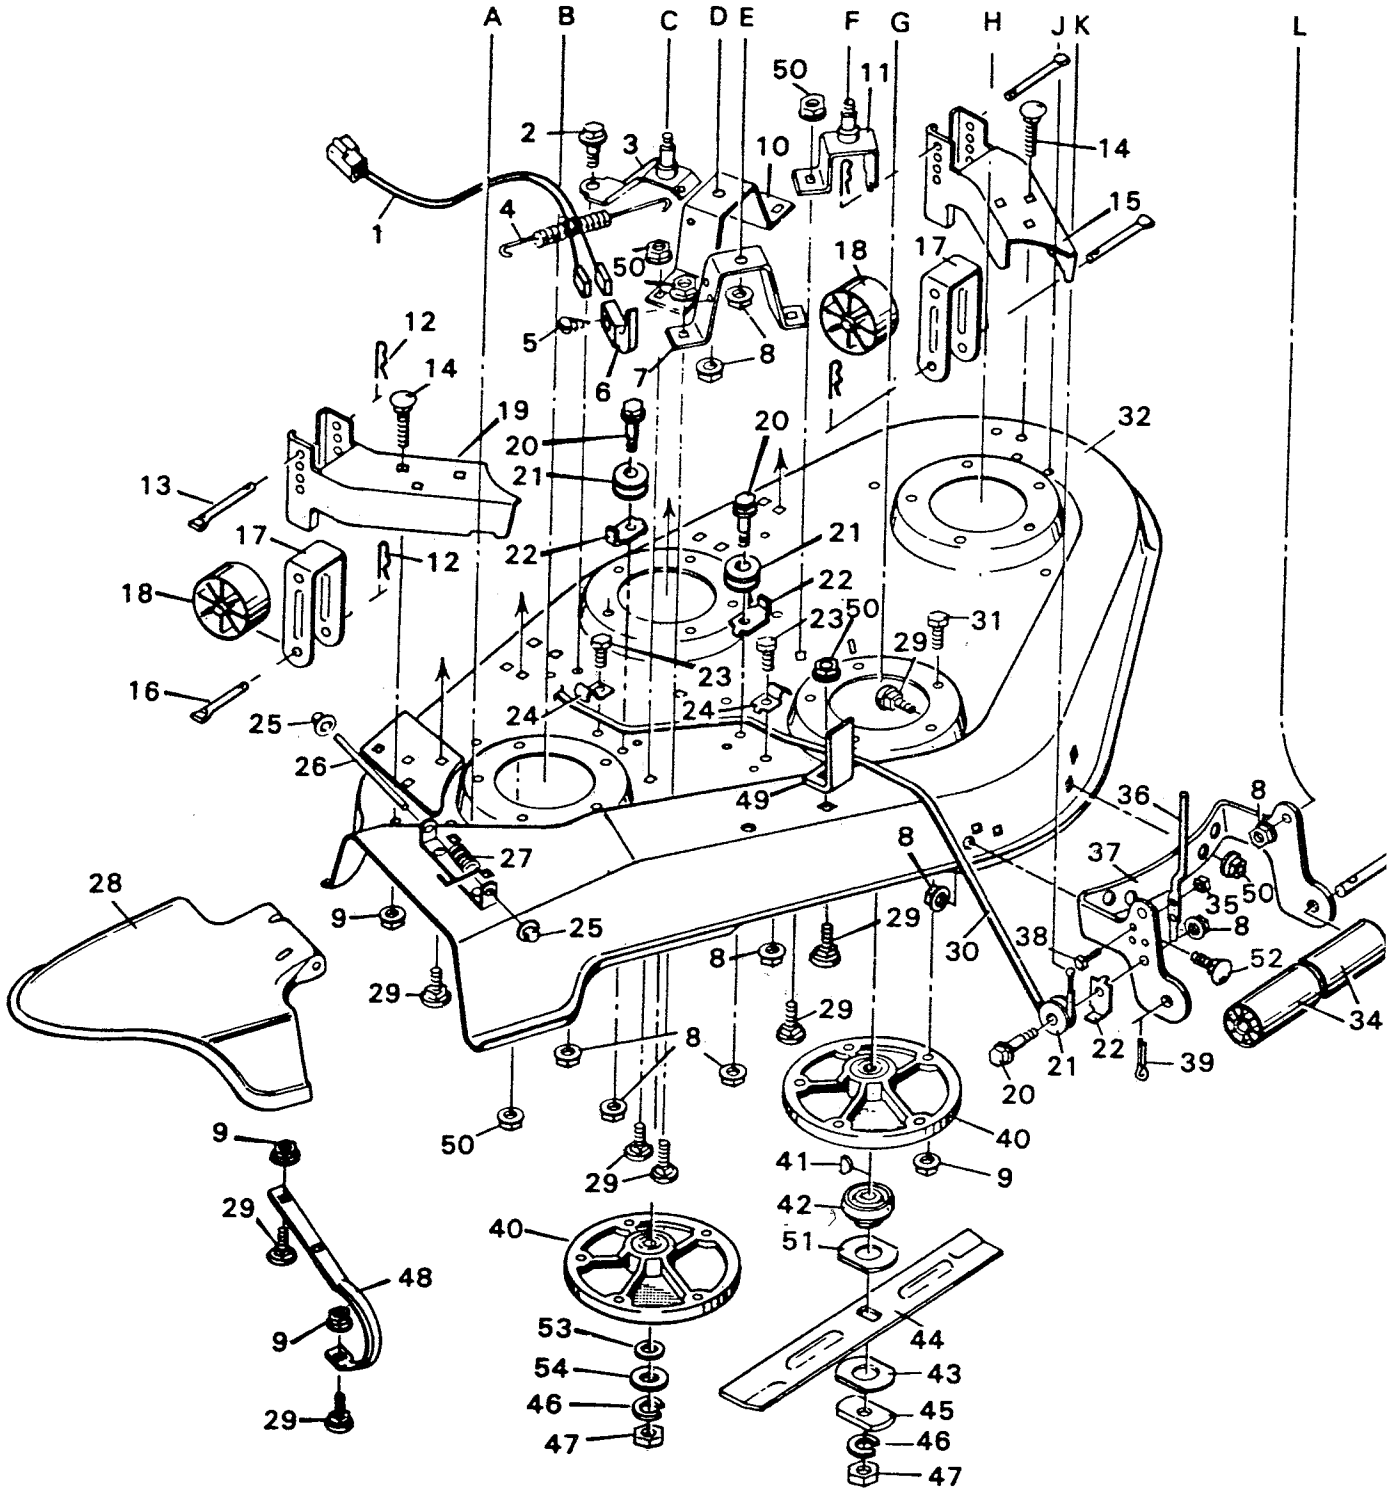

5-38205

Replacement P.
Blade House
Lower I

D-5118-4

F-7542

Replacement Parts

Blade Housing

Power Half

5-38205

KEY NO.	DESCRIPTION	PART NO.	KEY NO.	DESCRIPTION	PART NO.
1	Jumper Wire	23983	31	Hex Bolt 5/16" 18X3/4"	1X84
2	Shoulder Bolt 3/8"-16X7/8"	9X15	32	Blade Housing Assembly; with gauge wheels	24307
3	Cross Drive Idler Assembly	23178Z		Blade Housing Assembly; no gauge wheels	24261
4	Spring, Cross Drive	165X19			
5	Screw	26X211			
6	Limit Switch	24527	33	Roller Axle	23186Z
7	Engagement Link Support †	23241	34	Roller	23203
8	Flange Locknut 3/8"-16	15X84	35	Flange Locknut 1/4" 20	15X89
9	Flange Locknut 5/16"-18†	15X88	36	Belt Guide, Curved	24071Z
10	Idler Support†	23240		Belt Guide, Straight	23790Z
11	Fixed Idler Assembly†	23177	37	Roller Support†	24009
12	Hair Pin	20692	38	Hex Bolt 1/4" 20X7/8"	1X95
13	Long Axle, Gauge Wheel	23259Z	39	Cotter Pin	30X49
14	Carriage Bolt 5/16"-18X2 1/2" †	2X58	40	Jackshaft Housing	24384
15	Bracket, Left Gauge Wheel†	23279	41	Woodruff Key, Number 6	20062
16	Short Axle, Gauge Wheel	23258Z	42	Blade Adapter	54211
17	Retainer, Gauge Wheel	23260Z	43	Washer	21673Z
18	Gauge Wheel	23257	44	Blade	24458
19	Bracket, Right Gauge Wheel†	23278	45	Blade Washer	20663
20	Shoulder Bolt 3/8 16	9X13	46	Lockwasher	18X27
21	Nylon Pulley	23187	47	Hex Nut 1/2" 20	15X72
22	Cable Guide	23191Z	48	Skid†	24070
23	Screw	26X214	49	Deck Stop†	23782
24	Cable Guide	21953Z	50	Flange Nut 5/16" 18†	15X79
25	Push on Cap	28X23	51	Washer	24614Z
26	Deflector Rod	23173Z	52	Carriage Bolt 5/16"-18X5/8"†	2X53
27	Torsional Spring	166X4	53	Washer	17X140
28	Deflector, Blade Housing	23224	54	Washer	17X141
29	Carriage Bolt 5/16" 18X3/4"†	2X64		Blade Housing Complete, Top and Bottom	403134
30	Lifter Cable	24470			

NOTE: These parts, shown with an (†) in the description, are included when ordering key number 32.