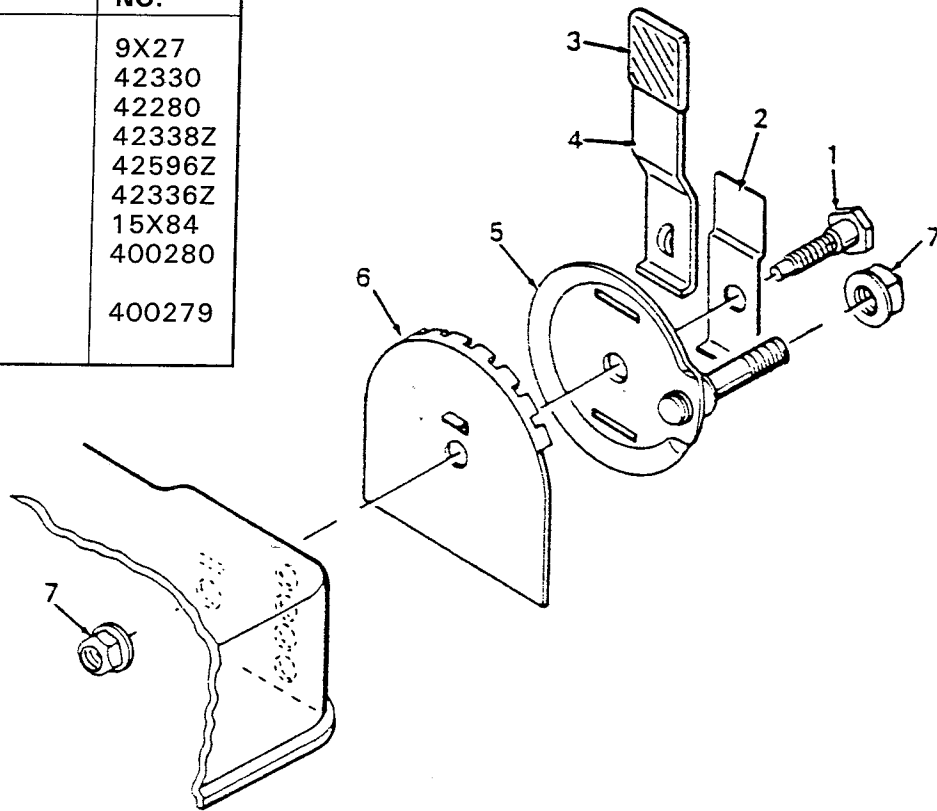

F-7542

Rotary Mower Parts List**5-22271
With Wheel Adjustor**

KEY NO.	DESCRIPTION	PART NO.
1	Engine	---
2	Screw	26X234
4	Woodruff Key	20062
5	Housing	70080
6	Wheel	22495
7	Height Adjuster See Page 33	----
8	Shakeproof Washer	19X8
9	Engine Bolt	20103
10	Blade	20046
11	Blade Washer	17X137
12	Washer	17X124
13	Hex Bolt	1X68
14	Blade Adapter	42734
15	Push-On-Cap	28X42
16	Pivot Pin	22326Z
17	Hex Nut	15X82
18	Torsional Spring	166X5
19	Chute Deflector	42919
20	Retainer	42743
21	Rear Deflector	42747
22	Handle Bracket Assy. RH	42712
23	Bolt	1X38
24	Handle Bracket Assy. LH	42713
25	Engine Stop Lever	42764C
26	Handle Upper	42939C
27	Knob	14X83Z
28	Bolt	6X73Z
29	Handle, Lower	42891C
30	U-Bolt	42896Z
31	Grip	35076
32	Cable Retainer	42950
33	Engine Stop Cable	42942
34	Screw	26X220
35	Handle Stop	42765Z
36	Hex Nut	15X66
37	Throttle Control	42877
38	Bolt	3X136Z
40	Cotter Pin	20101
41	Screw	26X230
42	Engine Shroud with Oil Hole	70062
43	Rope Stop	42189
45	Screw	26X181
46	Clamp	20073
	Instruction Book	F-7450
	Parts Bag	42925

The Engine model number is located on the engine.

Wheel Adjuster Assembly For 5-22251, 5-22261 5-22271 & 5-Specials of These Murray Models

KEY NO.	DESCRIPTION	PART NO.
1	Shoulder Bolt	9X27
2	Spring	42330
3	Grip	42280
4	Adjuster Lever	42338Z
5	Wheel Adjuster Bracket	42596Z
6	Index Plate	42336Z
7	Flange Nut	15X84
1-7	Wheel Adjuster Assembly Right Front or Left Rear	400280
1-7	Wheel Adjuster Assembly Left Front or Right Rear	400279