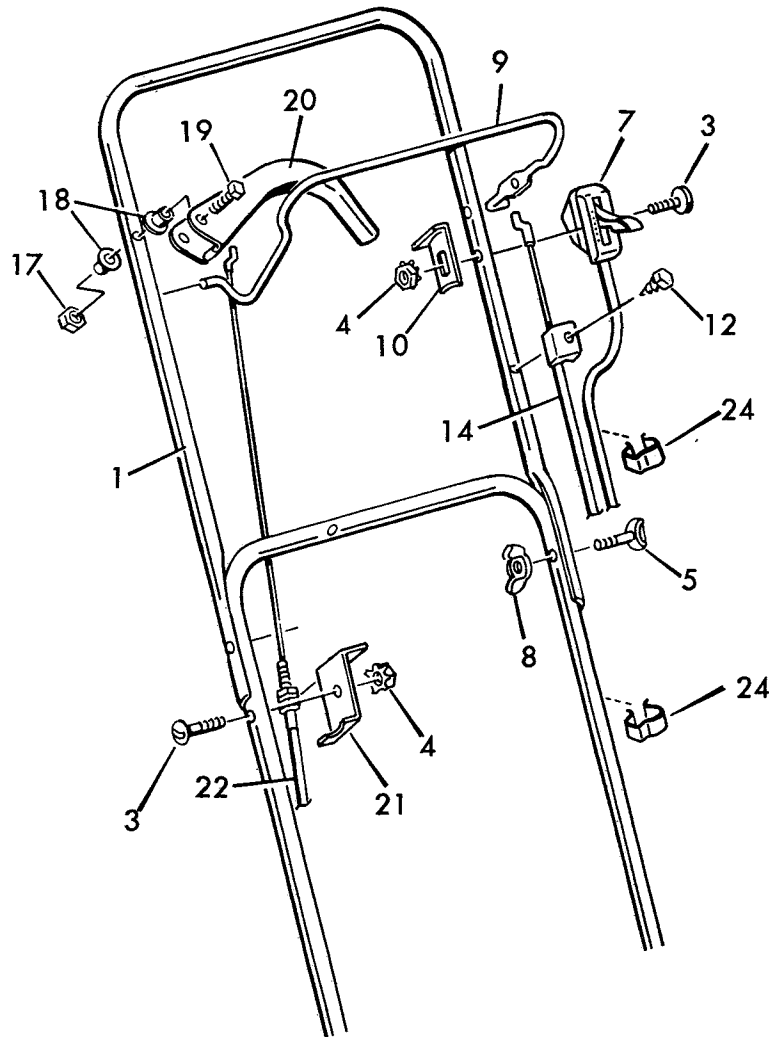

KEY NO.	DESCRIPTION	PART NO.
1	Upper Handle	42427C
2	Lower Handle	42894C
3	Bolt	3X105
4	Keys Nut	15X66
5	Bolt for wingnut	6X73Z
7	Throttle Control, Lever	42095
8	Wingnut	14X83Z
9	Engine Stop Lever	42388C
10	Handle Stop	42748Z
12	Screw	26X220
14	Engine Stop Cable	42941
17	Flange Locknut	15X89
18	Spacer	42360
19	Bolt	1X90
20	Clutch Lever	42858C
21	Clutch Cable Bracket	42679Z
22	Clutch Cable	42495
24	Cable Retainer	42950