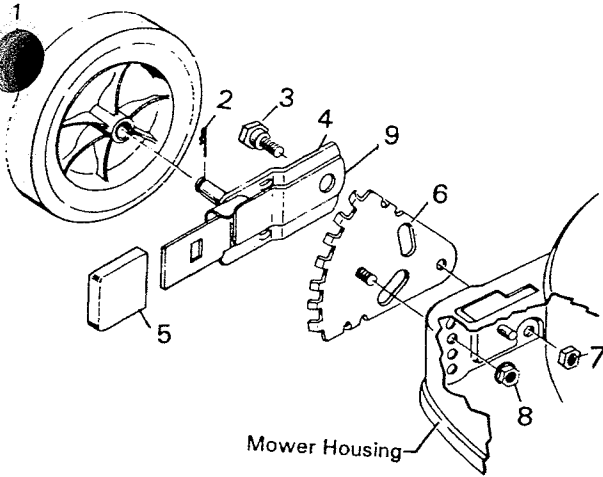

SIDE BAGGER Murray Parts Call 606-678-9623 or 606-500-4002
MODEL 400255
400256
400270

Rear Bagger-(For Right Front & Left Rear)

Rear Bagger-(For Left Front & Right Rear)

KEY NO.	MODEL 400255	MODEL 400256	MODEL 400270	DESCRIPTION
1	17X102Z	17X102Z	17X102Z	Washer
2	20101	20101	20101	Hair Pin
3	9X9Z	9X90Z	9X20Z	Shoulder Bolt
4	42342Z	42347Z	24347Z	Arm and Axle Assembly
5	20065	20065	20065	Grip
6	42343Z	42472Z	42471Z	Index Plate
7	15X12	15X12	15X12	Flange Locknut
8	15X68Z	15X68Z	15X68Z	Locknut
10	20041	20041	20041	Spring
1-10	400255	400256	400270	Complete Wheel Adjuster

Standard Wheel Adjuster Assembly
Models 400253 or 400254 - Hairpin Axle
400266 or 400267 - Threaded Axle

KEY NO.	PART NO.	DESCRIPTION
1	9X24	Shoulder Bolt
2	42330	Spring
3	42280	Grip
4	42338Z	Adjuster Lever
5	42339Z	Wheel Adjuster Bracket W/hole for hair pin
	42596Z	Wheel Adjuster Bracket W/threads for hex nut
6	42336Z	Index Plate
7	42333	Spacer
8	10851Z	Washer
9	15X84	Flange Nut
10	20X3	Washer (Ball Bearing Wheels Only)
11	20101	Hair Pin
	15X84	Hex Nut
1-11		Wheel Adjuster Assembly Right Front or Left Rear
	400253	W/hole in Shaft
	400266	W/Thread on Shaft
1-11		Wheel Adjuster Assembly Left Front or Right Rear
	400254	W/Hole in Shaft
	400267	W/Thread on Shaft