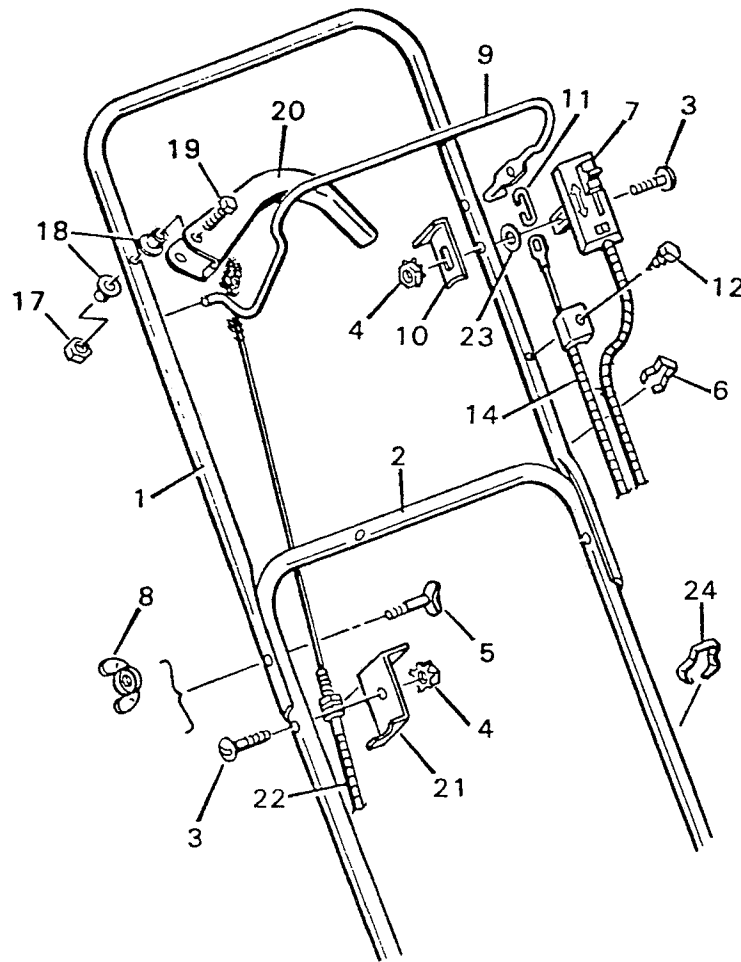

D-3456

KEY NO.	DESCRIPTION	PARTS NO.
1	Upper Handle	42427C
2	Lower Handle	42579C
3	Bolt	3X105
4	Keps Nut	15X66
5	Bolt for wingnut	6X73Z
6	Cable Retainer, Metal	42188
7	Throttle Control, Lever	42095
8	Wingnut	14X83Z
9	Engine Stop Lever	42388C
10	Handle Stop	42748Z
11	Hook	75079
12	Screw	26X220
14	Engine Stop Cable	42365
17	Flange Locknut	15X89
18	Spacer	42360
19	Bolt	1X90
20	Clutch Lever	42858C
21	Clutch Cable Bracket	42679Z
22	Clutch Cable	42495
23	Washer	17X32Z
24	Cable Retainer-Lower	42744

**Standard Wheel Adjuster Assembly**  
**Models 400253 or 400254 - Hairpin Axle**  
**400266 or 400267 - Threaded Axle**

KEY NO.	PART NO.	DESCRIPTION
1	9X24	Shoulder Bolt
2	42330	Spring
3	42280	Grip
4	42338Z	Adjuster Lever
5	42339Z	Wheel Adjuster Bracket W/hole for hair pin
	42596Z	Wheel Adjuster Bracket W/threads for hex nut
6	42336Z	Index Plate
7	42333	Spacer
8	10851Z	Washer
9	15X84	Flange Nut
10	20X3	Washer (Ball Bearing Wheels Only)
11	20101	Hair Pin
	15X84	Hex Nut
1-11		Wheel Adjuster Assembly Right Front or Left Rear
	400253	W/hole in Shaft
	400266	W/Thread on Shaft
1-11		Wheel Adjuster Assembly Left Front or Right Rear
	400254	W/Hole in Shaft
	400267	W/Thread on Shaft