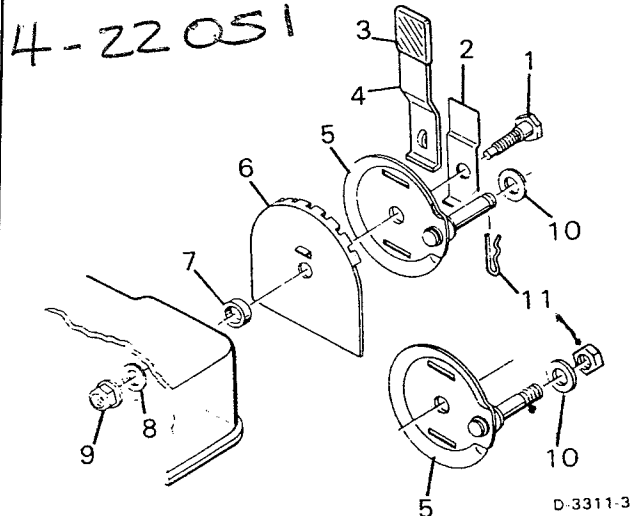

D-3456

KEY NO.	DESCRIPTION	PARTS NO.
1	Upper Handle	42427C
2	Lower Handle	42579C
3	Bolt	3X105
4	Keps Nut	15X66
5	Bolt for wingnut	6X73Z
6	Cable Retainer, Metal	42188
7	Throttle Control, Lever	42095
8	Wingnut	14X83Z
9	Engine Stop Lever	42388C
10	Handle Stop	42748Z
11	Hook	75079
12	Screw	26X220
14	Engine Stop Cable	42365
17	Flange Locknut	15X89
18	Spacer	42360
19	Bolt	1X90
20	Clutch Lever	42858C
21	Clutch Cable Bracket	42679Z
22	Clutch Cable	42495
23	Washer	17X32Z
24	Cable Retainer-Lower	42744

**Standard Wheel Adjuster Assembly**  
**Models 400253 or 400254 - Hairpin Axle**  
**400266 or 400267 - Threaded Axle**

KEY NO.	PART NO.	DESCRIPTION
1	9X24	Shoulder Bolt
2	42330	Spring
3	42280	Grip
4	42338Z	Adjuster Lever
5	42339Z	Wheel Adjuster Bracket W/hole for hair pin
	42596Z	Wheel Adjuster Bracket W/threads for hex nut
6	42336Z	Index Plate
7	42333	Spacer
8	10851Z	Washer
9	15X84	Flange Nut
10	20X3	Washer (Ball Bearing Wheels Only)
11	20101	Hair Pin
	15X84	Hex Nut
1-11		Wheel Adjuster Assembly Right Front or Left Rear
	400253	W/hole in Shaft
	400266	W/Thread on Shaft
1-11		Wheel Adjuster Assembly Left Front or Right Rear
	400254	W/Hole in Shaft
	400267	W/Thread on Shaft

**DELUXE WHEEL ADJUSTOR ASSEMBLY**

KEY NO.	PART NO.	DESCRIPTION
1	42756	Adjuster Lever, Side Bagger
	42757	Adjuster Lever, Rear Bagger
2	9X26	Shoulder Bolt
3	15X84	Hex Nut
4	17X102Z	Washer
5	20065	Grip
6	1X85	Hex Bolt
7	42753Z	Index Plate-LF,RR
	42754Z	Index Plate-RF,LR
8	15X97	Hex Nut
9	15X68Z	Flange Nut
1-9	400275	Height Adj. Ass'y, Rear Bagger (For right front or left rear)
	400276	Height Adj. Ass'y, Rear Bagger (For left front or right rear)
	400277	Height Adj. Ass'y, Side Bagger (For left front or right rear)
	400278	Height Adj. Ass'y, Side Bagger (For right front or left rear)