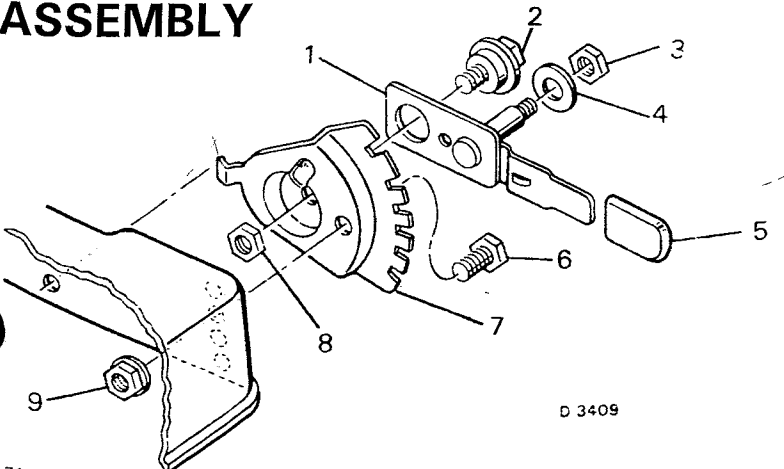

D-3456

KEY NO.	DESCRIPTION	PARTS NO.
1	Upper Handle	42427C
2	Lower Handle	42579C
3	Bolt	3X105
4	Keps Nut	15X66
5	Bolt for wingnut	6X73Z
6	Cable Retainer, Metal	42188
7	Throttle Control, Lever	42095
8	Wingnut	14X83Z
9	Engine Stop Lever	42388C
10	Handle Stop	42748Z
11	Hook	75079
12	Screw	26X220
14	Engine Stop Cable	42365
17	Flange Locknut	15X89
18	Spacer	42360
19	Bolt	1X90
20	Clutch Lever	42858C
21	Clutch Cable Bracket	42679Z
22	Clutch Cable	42495
23	Washer	17X32Z
24	Cable Retainer-Lower	42744

**Standard Wheel Adjuster Assembly**  
**Models 400253 or 400254 - Hairpin Axle**  
**400266 or 400267 - Threaded Axle**

KEY NO.	PART NO.	DESCRIPTION
1	9X24	Shoulder Bolt
2	42330	Spring
3	42280	Grip
4	42338Z	Adjuster Lever
5	42339Z	Wheel Adjuster Bracket W/hole for hair pin
	42596Z	Wheel Adjuster Bracket W/threads for hex nut
6	42336Z	Index Plate
7	42333	Spacer
8	10851Z	Washer
9	15X84	Flange Nut
10	20X3	Washer (Ball Bearing Wheels Only)
11	20101	Hair Pin
	15X84	Hex Nut
1-11		Wheel Adjuster Assembly Right Front or Left Rear
	400253	W/hole in Shaft
	400266	W/Thread on Shaft
1-11		Wheel Adjuster Assembly Left Front or Right Rear
	400254	W/Hole in Shaft
	400267	W/Thread on Shaft

**DELUXE WHEEL ADJUSTOR ASSEMBLY**

KEY NO.	PART NO.	DESCRIPTION
1	42756	Adjuster Lever, Side Bagger
	42757	Adjuster Lever, Rear Bagger
2	9X26	Shoulder Bolt
3	15X84	Hex Nut
4	17X102Z	Washer
5	20065	Grip
6	1X85	Hex Bolt
7	42753Z	Index Plate-LF,RR
	42754Z	Index Plate-RF,LR
8	15X97	Hex Nut
9	15X68Z	Flange Nut
1-9	400275	Height Adj. Ass'y, Rear Bagger (For right front or left rear)
	400276	Height Adj. Ass'y, Rear Bagger (For left front or right rear)
	400277	Height Adj. Ass'y, Side Bagger (For left front or right rear)
	400278	Height Adj. Ass'y, Side Bagger (For right front or left rear)