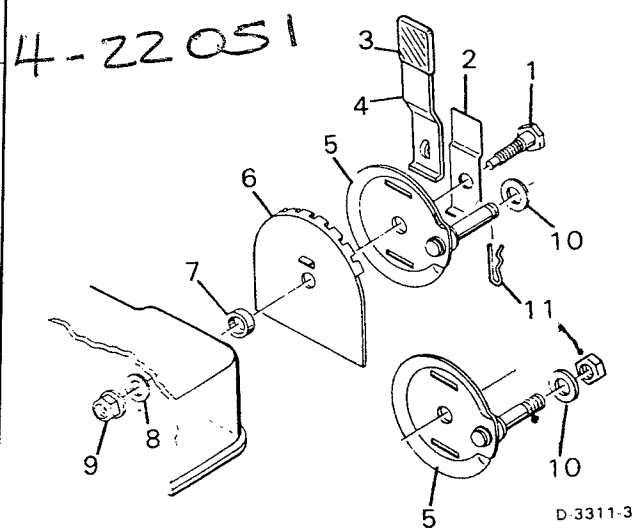

KEY NO.	MODEL 400255	MODEL 400256	MODEL 400270	DESCRIPTION
1	17X102Z	17X102Z	17X102Z	Washer
2	20101	20101	20101	Hair Pin
3	9X9Z	9X90Z	9X20Z	Shoulder Bolt
4	42342Z	42347Z	24347Z	Arm and Axle Assembly
5	20065	20065	20065	Grip
6	42343Z	42472Z	42471Z	Index Plate
7	15X12	15X12	15X12	Flange Locknut
8	15X68Z	15X68Z	15X68Z	Locknut
10	20041	20041	20041	Spring
1-10	400255	400256	400270	Complete Wheel Adjuster

Standard Wheel Adjuster Assembly
Models 400253 or 400254 - Hairpin Axle
400266 or 400267 - Threaded Axle

KEY NO.	PART NO.	DESCRIPTION
1	9X24	Shoulder Bolt
2	42330	Spring
3	42280	Grip
4	42338Z	Adjuster Lever
5	42339Z	Wheel Adjuster Bracket W/hole for hair pin
	42596Z	Wheel Adjuster Bracket W/threads for hex nut
6	42336Z	Index Plate
7	42333	Spacer
8	10851Z	Washer
9	15X84	Flange Nut
10	20X3	Washer (Ball Bearing Wheels Only)
11	20101	Hair Pin
	15X84	Hex Nut
1-11		Wheel Adjuster Assembly
		Right Front or Left Rear
	400253	W/hole in Shaft
	400266	W/Thread on Shaft
1-11		Wheel Adjuster Assembly
		Left Front or Right Rear
	400254	W/Hole in Shaft
	400267	W/Thread on Shaft

DELUXE WHEEL ADJUSTOR ASSEMBLY

KEY NO.	PART NO.	DESCRIPTION
1	42756	Adjuster Lever, Side Bagger
	42757	Adjuster Lever, Rear Bagger
2	9X26	Shoulder Bolt
3	15X84	Hex Nut
4	17X102Z	Washer
5	20065	Grip
6	1X85	Hex Bolt
7	42753Z	Index Plate-LF,RR
	42754Z	Index Plate-RF,LR
8	15X97	Hex Nut
9	15X68Z	Flange Nut
1-9	400275	Height Adj. Ass'y, Rear Bagger (For right front or left rear)
	400276	Height Adj. Ass'y, Rear Bagger (For left front or right rear)
	400277	Height Adj. Ass'y, Side Bagger (For left front or right rear)
	400278	Height Adj. Ass'y, Side Bagger (For right front or left rear)