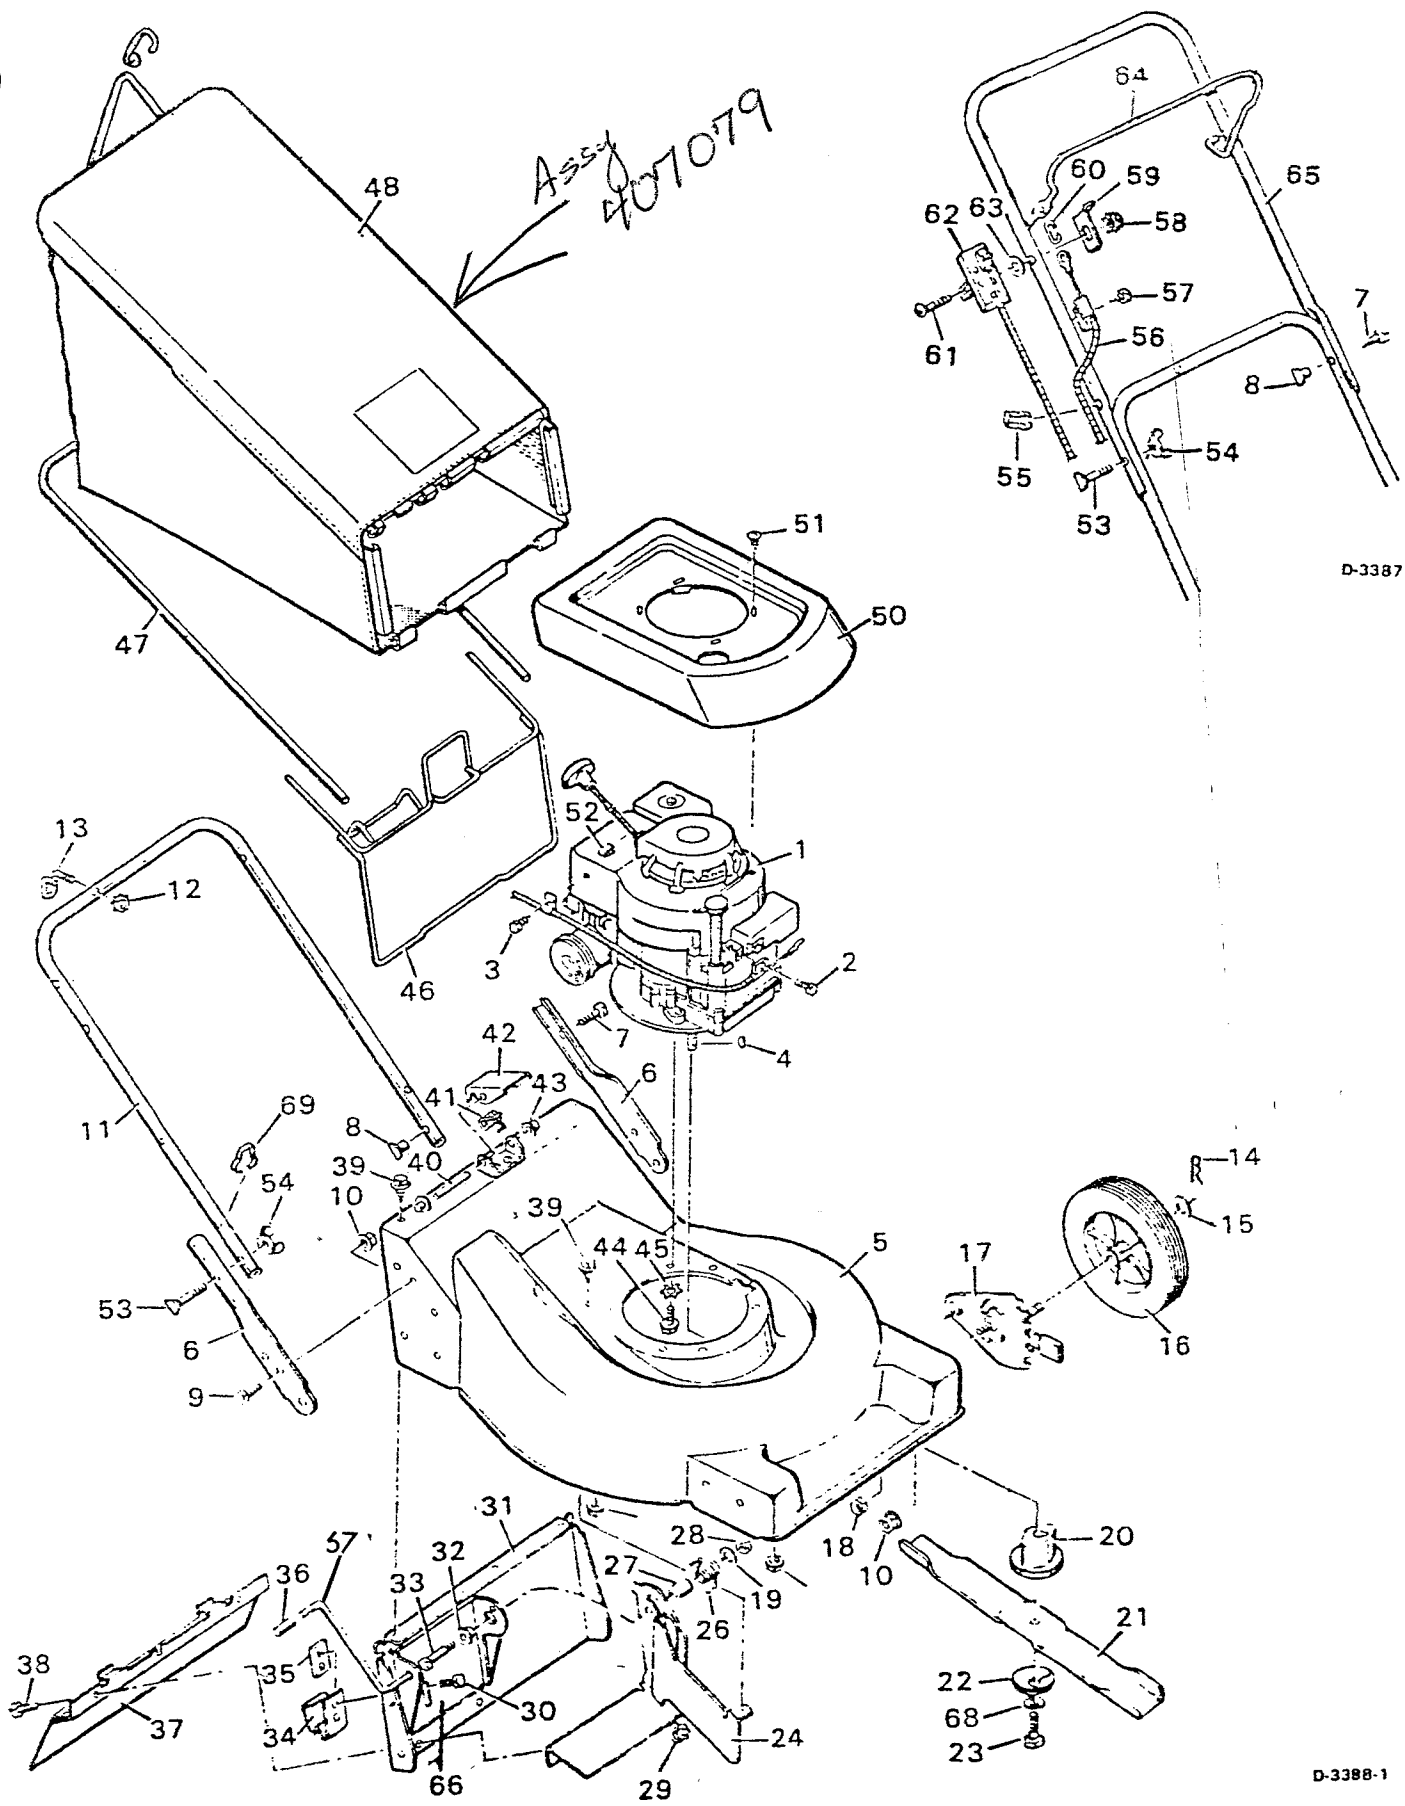

MOWER HOUSING ILLUSTRATION MODELS 4-21851 — 21" 4-21861

D-3387

D-3388-1

For Murray Parts Call 606-678-9623 or 606-561-4983
MODELS 4-21851 — 22" MOWER HOUSING PARTS LIST
21861

KEY NO.	DESCRIPTION	MODEL 21851	MODEL 21861	KEY NO.	DESCRIPTION	MODEL 21851	MODEL 21861
1	Engine	----	----	36	Grip-Door Lever	42423	42423
2	Screw	6X75	6X75	37	Rear Guard Ass'y	70061	70061
3	Screw	26X224	26X224	38	Hex Bolt	1X38	1X38
4	Woodruff Key	20062	20062	39	Tapping Screw	26X214	26X214
5	Housing	70059	70059	40	Latch Pin	42416Z	42416Z
6	Handle Mounting Bracket	42422	42422	41	Spring	166X20	166X20
7	Hex Bolt	1X76	----	42	Latch	42415Z	42415Z
8	T Nut	20410	----	43	Push On Cap	28X42	28X42
9	Hex Bolt	1X85	1X85	44	Engine Mounting Bolt	20103	20103
10	Hex Nut-Flange	15X84	15X84	45	Shakeproof Washer	19X8	19X8
11	Lower Handle	42579C	42579C	46	Bag Frame Assembly	42433	42433
12	Keps Nut	15X66	15X66	47	Upper Support Tube	42432	42432
13	U-Bolt	42361Z	42361Z	48	Bag Only	42430	42430
14	Cotter Hair Pin	20101	20101		Grass Catcher Assembly	42429	42429
15	Washer	17X122Z	17X122Z	50	Engine Shroud Assembly		70062
16	Wheel & Tire	20104	20104	51	Screw	----	26X230
17	Height Adjuster Assy. †	----	----	52	Rope Stop	----	42189
18	Stover Nut	15X12	15X12	53	Contour Head Bolt	----	6X73Z
19	Washer	17X104	17X104	54	Wing Nut	----	14X83Z
20	Blade Adapter	42346	42346	55	Cable Retainer-Upper	42188Z	42188Z
21	Blade	22860	22860	56	Engine Stop Cable	42364	42364
22	Blade Washer	17X137	17X137	57	Screw	26X220	26X220
23	Hex Bolt	1X69	1X69	58	Keps Nut	15X66	15X66
24	Rear Insert	42448E	42448E	59	Handle Stop	42748Z	42748Z
25	Flange Locknut	15X82	15X82	60	Hook	75079	75079
26	Torsion Spring	166X21	166X21	61	Screw	3X105	3X105
27	Door Spring Tube	42412C	42412C	62	Throttle Control	42094	42094
28	Hex Nut-Flange	15X68Z	15X68Z	63	Washer	17X32Z	17X32Z
29	Flange Locknut	15X82	15X82	64	Engine Stop Lever	42389C	42389C
30	Screw	25X2	25X2	65	Upper Handle	42426C	42426C
31	Rear Plate	42408E	42408E	66	Door	42419E	42419E
32	Spacer	22941	22941	67	Door Lever	42421C	42421C
33	Hex Bolt	1X87	1X87	68	Washer	17X124	17X124
34	Door Lock Spring	42413	42413	69	Cable Retainer-Lower	42744	42744
35	Spacer	42420Z	42420Z		Instruction Book	F-6804	F-6804
					Parts Bag	42655	42655

†For height adjuster assembly see page 33.