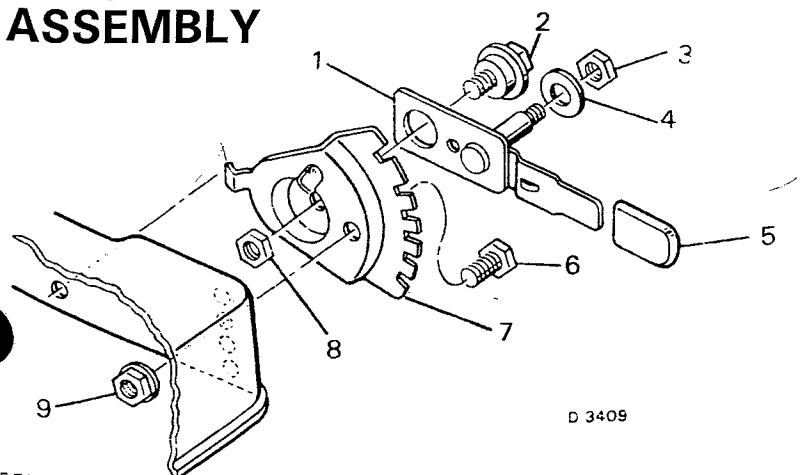

KEY NO.	MODEL 400255	MODEL 400256	MODEL 400270	DESCRIPTION
1	17X102Z	17X102Z	17X102Z	Washer
2	20101	20101	20101	Hair Pin
3	9X9Z	9X90Z	9X20Z	Shoulder Bolt
4	42342Z	42347Z	24347Z	Arm and Axle Assembly
5	20065	20065	20065	Grip
6	42343Z	42472Z	42471Z	Index Plate
7	15X12	15X12	15X12	Flange Locknut
8	15X68Z	15X68Z	15X68Z	Locknut
10	20041	20041	20041	Spring
1-10	400255	400256	400270	Complete Wheel Adjuster

Standard Wheel Adjuster Assembly
Models 400253 or 400254 - Hairpin Axle
400266 or 400267 - Threaded Axle

KEY NO.	PART NO.	DESCRIPTION
1	9X24	Shoulder Bolt
2	42330	Spring
3	42280	Grip
4	42338Z	Adjuster Lever
5	42339Z	Wheel Adjuster Bracket W/hole for hair pin
	42596Z	Wheel Adjuster Bracket W/threads for hex nut
6	42336Z	Index Plate
7	42333	Spacer
8	10851Z	Washer
9	15X84	Flange Nut
10	20X3	Washer (Ball Bearing Wheels Only)
11	20101	Hair Pin
	15X84	Hex Nut
1-11		Wheel Adjuster Assembly
		Right Front or Left Rear
	400253	W/hole in Shaft
	400266	W/Thread on Shaft
1-11		Wheel Adjuster Assembly
		Left Front or Right Rear
	400254	W/Hole in Shaft
	400267	W/Thread on Shaft

DELUXE WHEEL ADJUSTOR ASSEMBLY

KEY NO.	PART NO.	DESCRIPTION
1	42756	Adjuster Lever, Side Bagger
	42757	Adjuster Lever, Rear Bagger
2	9X26	Shoulder Bolt
3	15X84	Hex Nut
4	17X102Z	Washer
5	20065	Grip
6	1X85	Hex Bolt
7	42753Z	Index Plate-LF,RR
	42754Z	Index Plate-RF,LR
8	15X97	Hex Nut
9	15X68Z	Flange Nut
1-9	400275	Height Adj. Ass'y, Rear Bagger (For right front or left rear)
	400276	Height Adj. Ass'y, Rear Bagger (For left front or right rear)
	400277	Height Adj. Ass'y, Side Bagger (For left front or right rear)
	400278	Height Adj. Ass'y, Side Bagger (For right front or left rear)