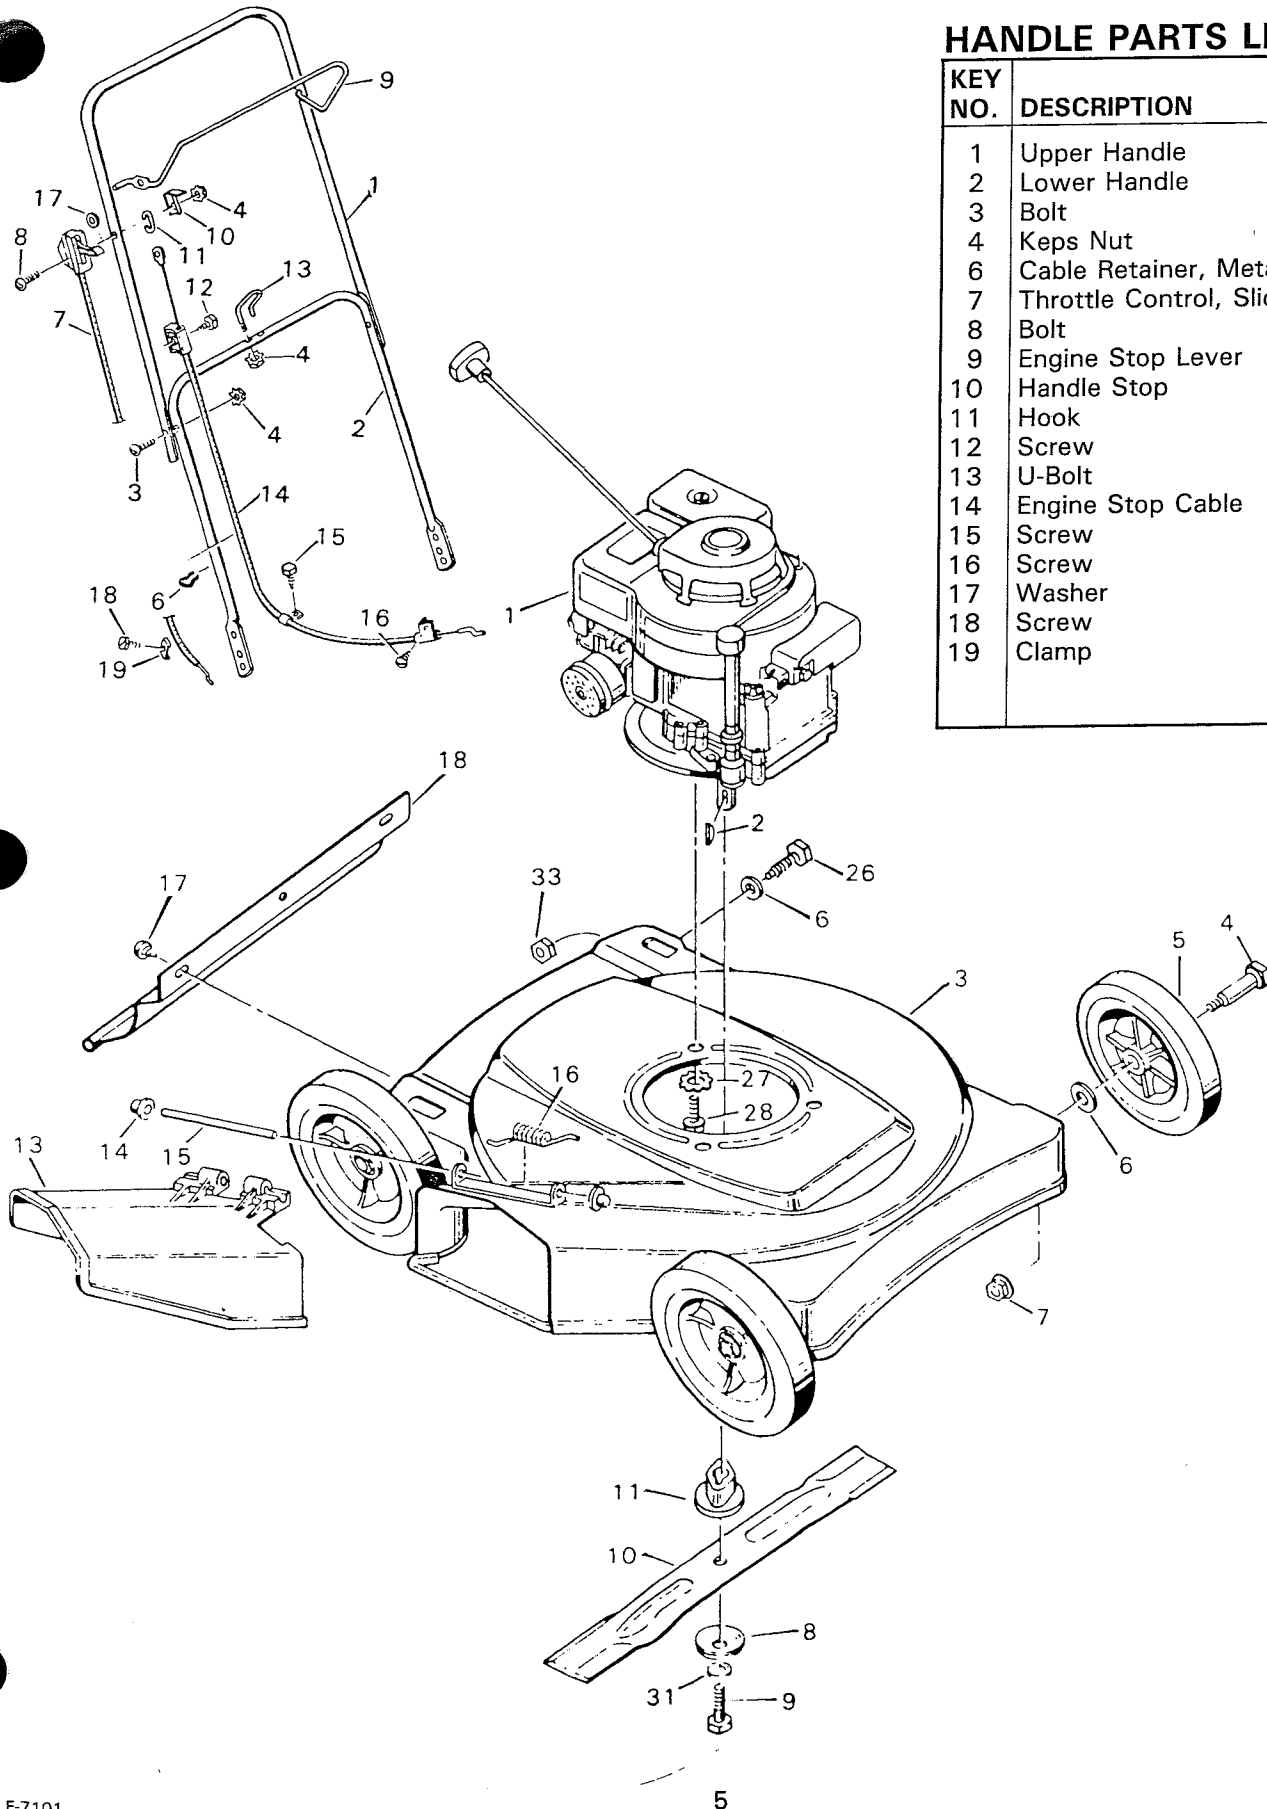

MOWER HOUSING

MODEL 4-18011 18" TRIM

HANDLE PARTS LIST

KEY NO.	DESCRIPTION	PART NO.
1	Upper Handle	42370C
2	Lower Handle	42379C
3	Bolt	3X136Z
4	Keys Nut	15X66
6	Cable Retainer, Metal	42188
7	Throttle Control, Slide	42099
8	Bolt	3X136Z
9	Engine Stop Lever	42385C
10	Handle Stop	42748Z
11	Hook	75079
12	Screw	26X220
13	U-Bolt	42361Z
14	Engine Stop Cable	42363
15	Screw	26X224
16	Screw	6X75
17	Washer	17X32Z
18	Screw	26X181
19	Clamp	20073

D 3313-4

KEY NO.	DESCRIPTION	18"
1	Engine	----
2	Woodruff Key	20062
3	Housing-for Non-folding Handle	70048
4	Axle Bolt	9X10Z
5	Wheel and Tire*	42174
6	Washer	10851Z
7	Flange Locknut	15X68Z
8	Blade Washer	17X137
9	Hex Bolt	1X68
10	Blade	20059
11	Blade Adapter	42345
13	Chute Deflector	20454
14	Push On Cap	28X42
15	Pivot Pin	22050Z
16	Spring	166X5
17	Screw	26X219
18	Rear Guard	42590
26	Bolt	1X70
27	Washer	19X8
28	Engine Bolt	20103
31	Washer	17X124
33	Hex Nut	15X70
	Instruction Book	F-6803
	Parts Bag	42801

*To select a wheel & tire, go to the wheel and tire parts list page.