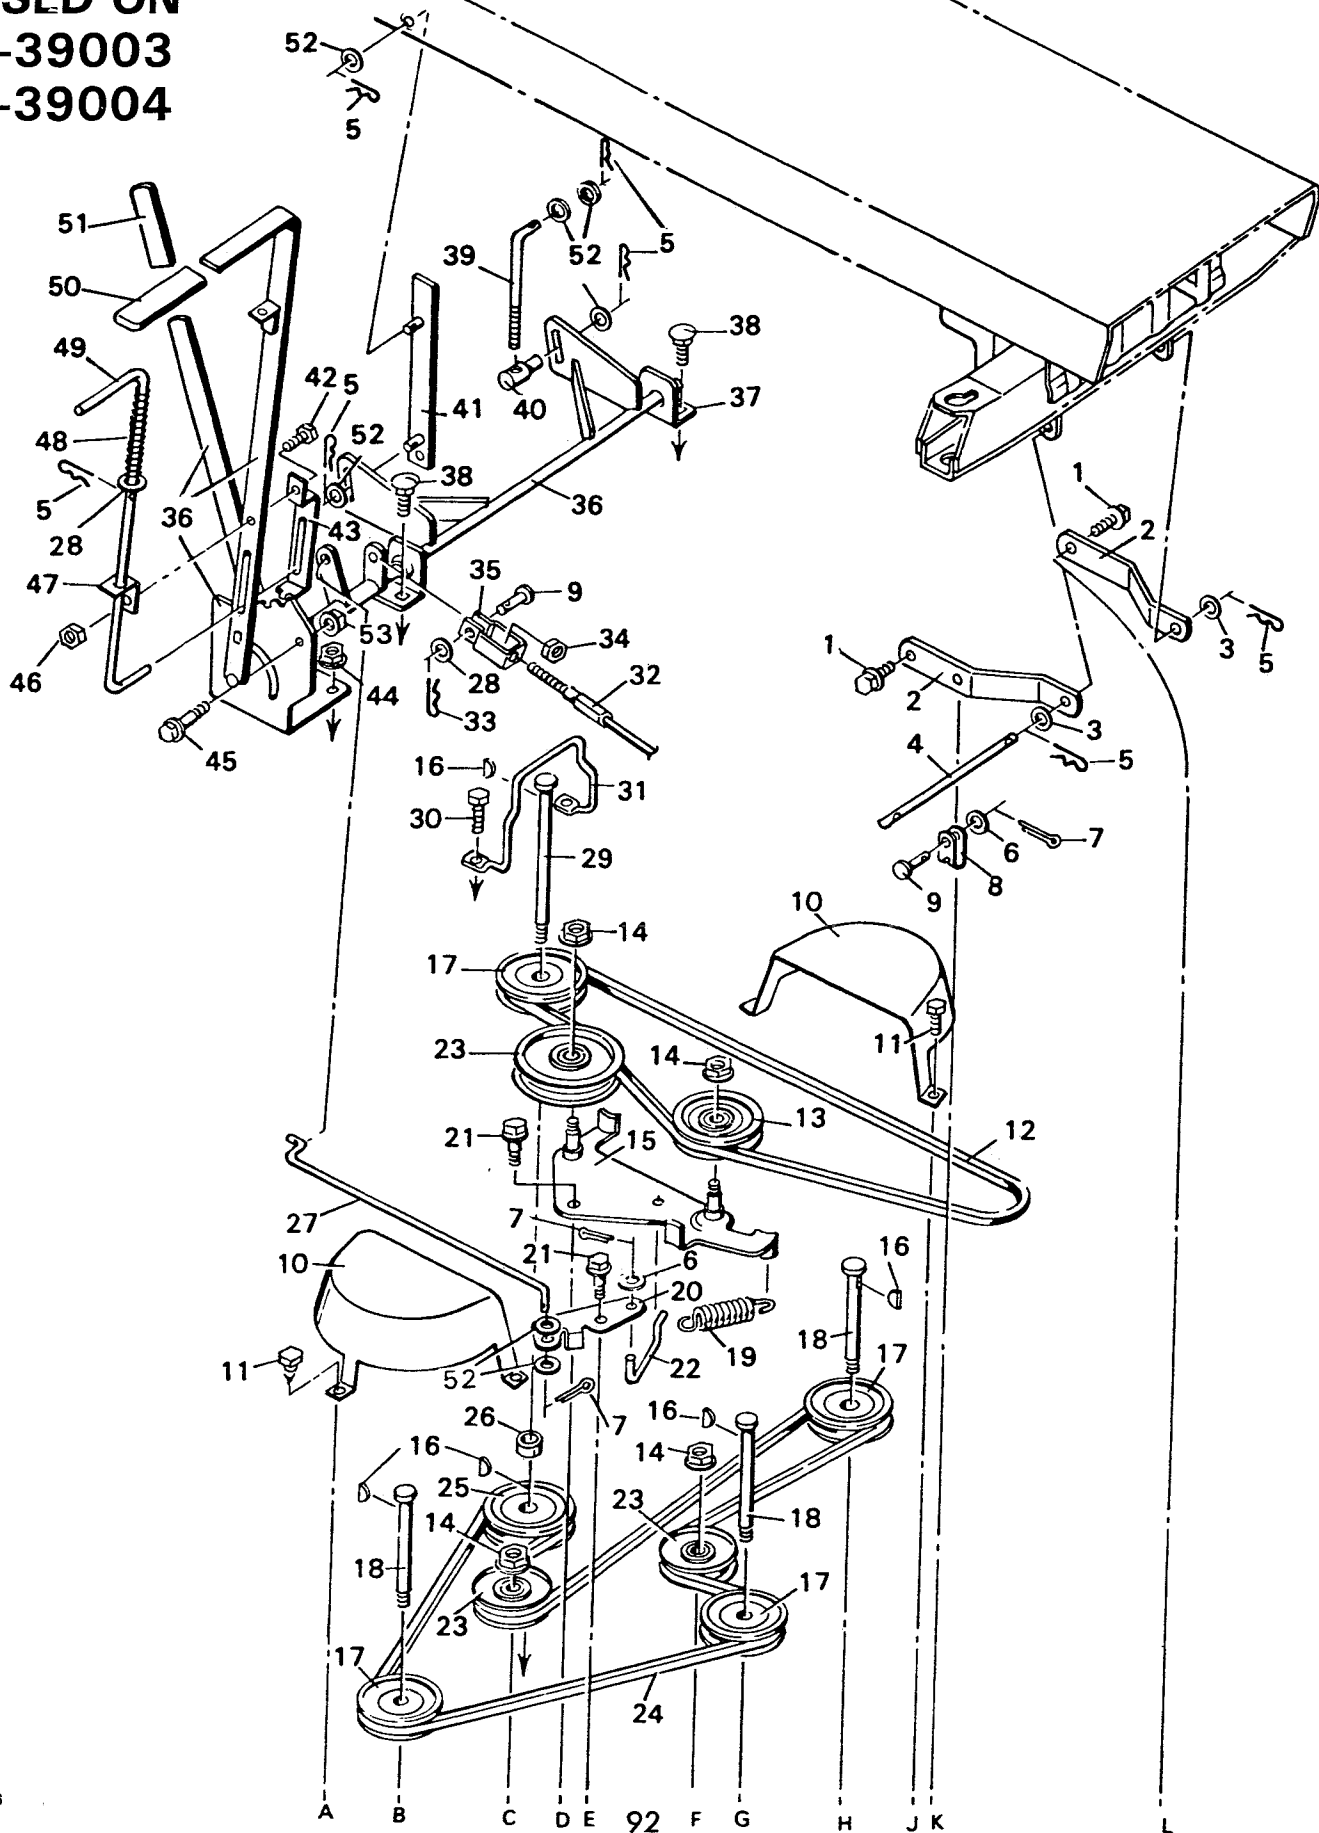

MODEL NO. 3-24042
USED ON
3-39003
3-39004

BLADE HOUSING TOP HALF

**MODEL NO. 3-24042
USED ON
3-39003
3-39004**

BLADE HOUSING TOP HALF

KEY NO.	PART NO.	DESCRIPTION	KEY NO.	PART NO.	DESCRIPTION
1	9X14Z	Shoulder Bolt	27	23232Z	Link Rod
2	23185	Support Arm	28	17X53Z	Washer
3	17X57Z	Washer	29	23180	Jackshaft
4	21912Z	Pull Pin	30	1X84	Hex Bolt 5/16"-18X1"
5	20692	Hair Pin	31	23751Z	Belt Guide
6	17X47Z	Washer	32	24072	Lifter Cable
7	30X20	Cotter Pin	33	20692	Hair Pin
8	24073Z	Clevis	34	15X2	Hex Nut 5/16"-18
9	29X93	Clevis Pin	35	21915Z	Adjusting Clevis
10	23231	Pulley Cover	36	24260	Lifter Assembly
11	26X214	Screw	37	23184	Lifter Support
12	37X40	Blade Drive Belt-16 hp & 18 hp	38	2X53	Carriage Bolt 5/16-18X 3/4"
13	23211	Idler Pulley	39	23824Z	Adjusting Rod
14	15X84	Flange Locknut 3/8"-16	40	21920	Adjusting Nut
15	23179Z	Blade Drive Idler Assembly	41	23204Z	R.H. Hanger Bracket
16	20062	Woodruff Key	42	1X95	Hex Bolt 1/4"-20X7/8"
17	20615	Pulley-Jackshaft	43	23192Z	Guide Bracket
18	20616	Jackshaft-Short	44	15X88	Flange Nut 5/16"-18
19	165X43	Spring-Blade Drive	45	9X13	Shoulder Bolt 3/8"-16
20	23226Z	Engagement Link	46	15X66	Hex Nut 1/4"-20
21	9X12	Shoulder Bolt 3/8"-16X7/8"	47	23193Z	Guide Bracket
22	23228Z	Engagement Link Rod	48	164X4	Lifter Spring
23	23238	Backside Idler Pulley	49	23194Z	Lifter Latch
24	37X22	Cross Drive Belt	50	23222	Lifter Grip
25	23739	Jackshaft Pulley	51	21249	Engagement Lever Grip
26	23213Z	Spacer	52	17X124	Washer
			53	15X68Z	Flange Nut