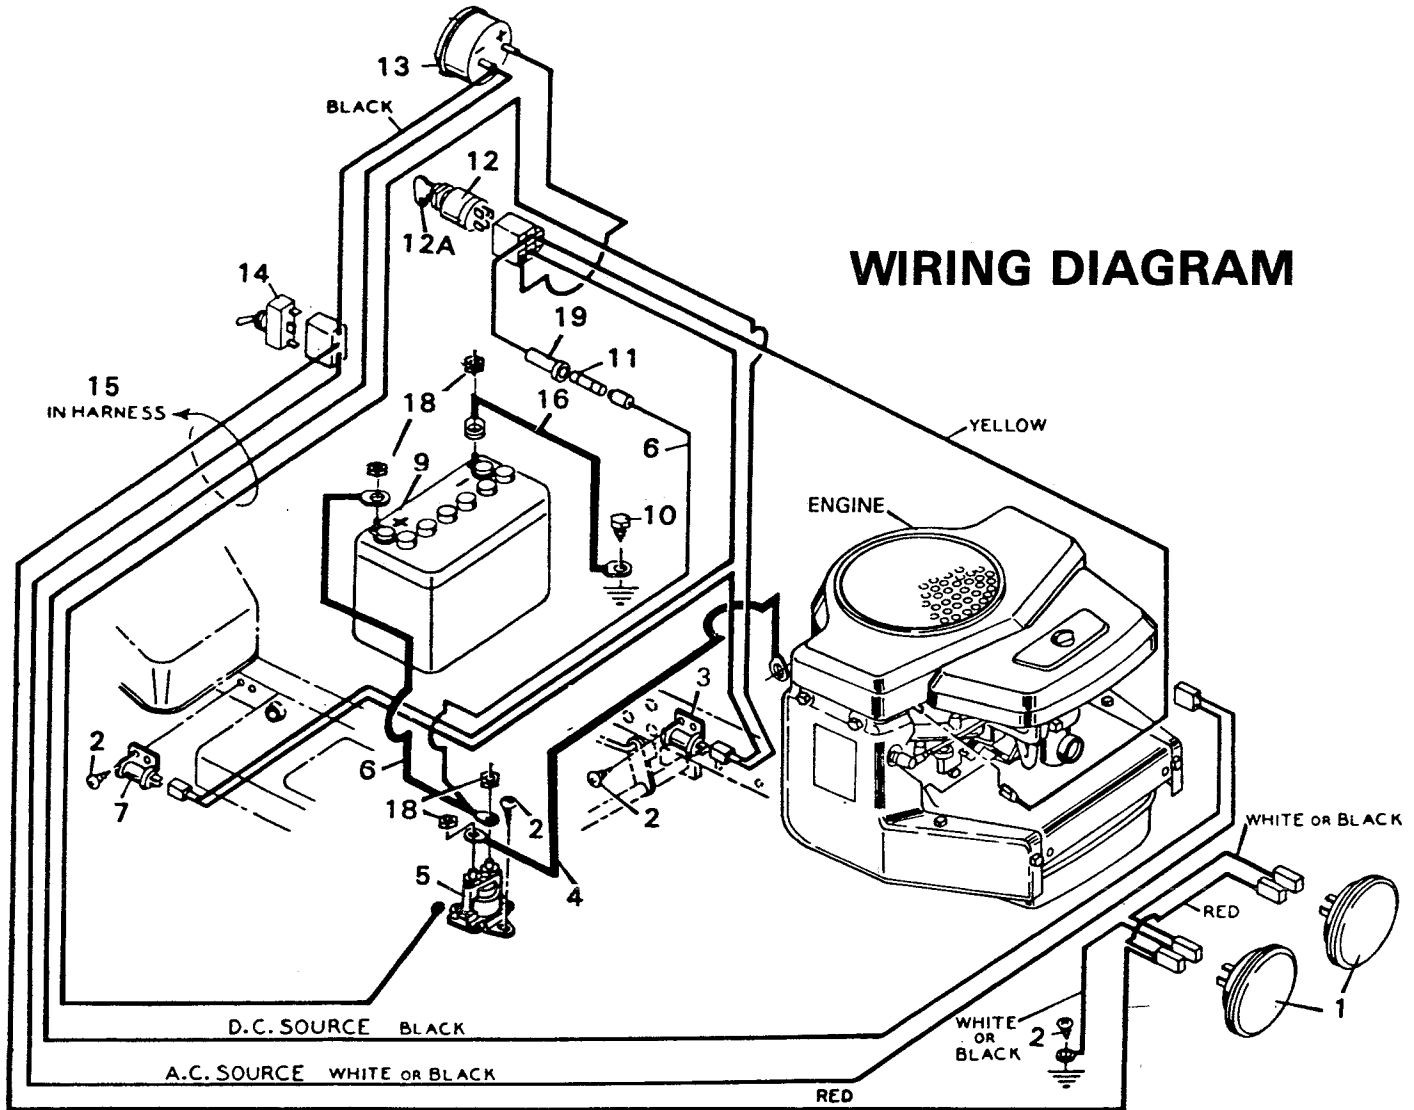

MODEL NO. 3-39003 (Includes 42" Blade Housing)

MODEL NO. 3-39004 (Includes 42" Blade Housing)

WIRING DIAGRAM

KEY NO.	PART NO.	DESCRIPTION	KEY NO.	PART NO.	DESCRIPTION
1	23757	Sealed Beam Lamp	12	21064PA	Switch & Key
2	26X185	Screw #10	12A	20729	Key Only
3	24273	Limit Switch	13	21057PA	Ammeter Assembly
4	24X13	Battery Cable - Red <i>3-39003</i>	14	21686PA	Light Switch
5	24285	Solenoid	15	24302	Wiring Harness
6	24X15	Battery Cable - Red	16	24X6	Battery Cable - Black
7	23029	Limit Switch	18	15X66	Hex Nut
9	24106	Battery-39 AMP Hour	19	407058	Fuse Holder
*	90171	Electrolyte-77 oz.	*	21980	Wire Clamp
10	26X49	Screw 5/16"X3/8" Type B	*	23857	Bushing
11	23752	Fuse - Slow Blowing-15 Amp.	*	400262	Battery Cap #