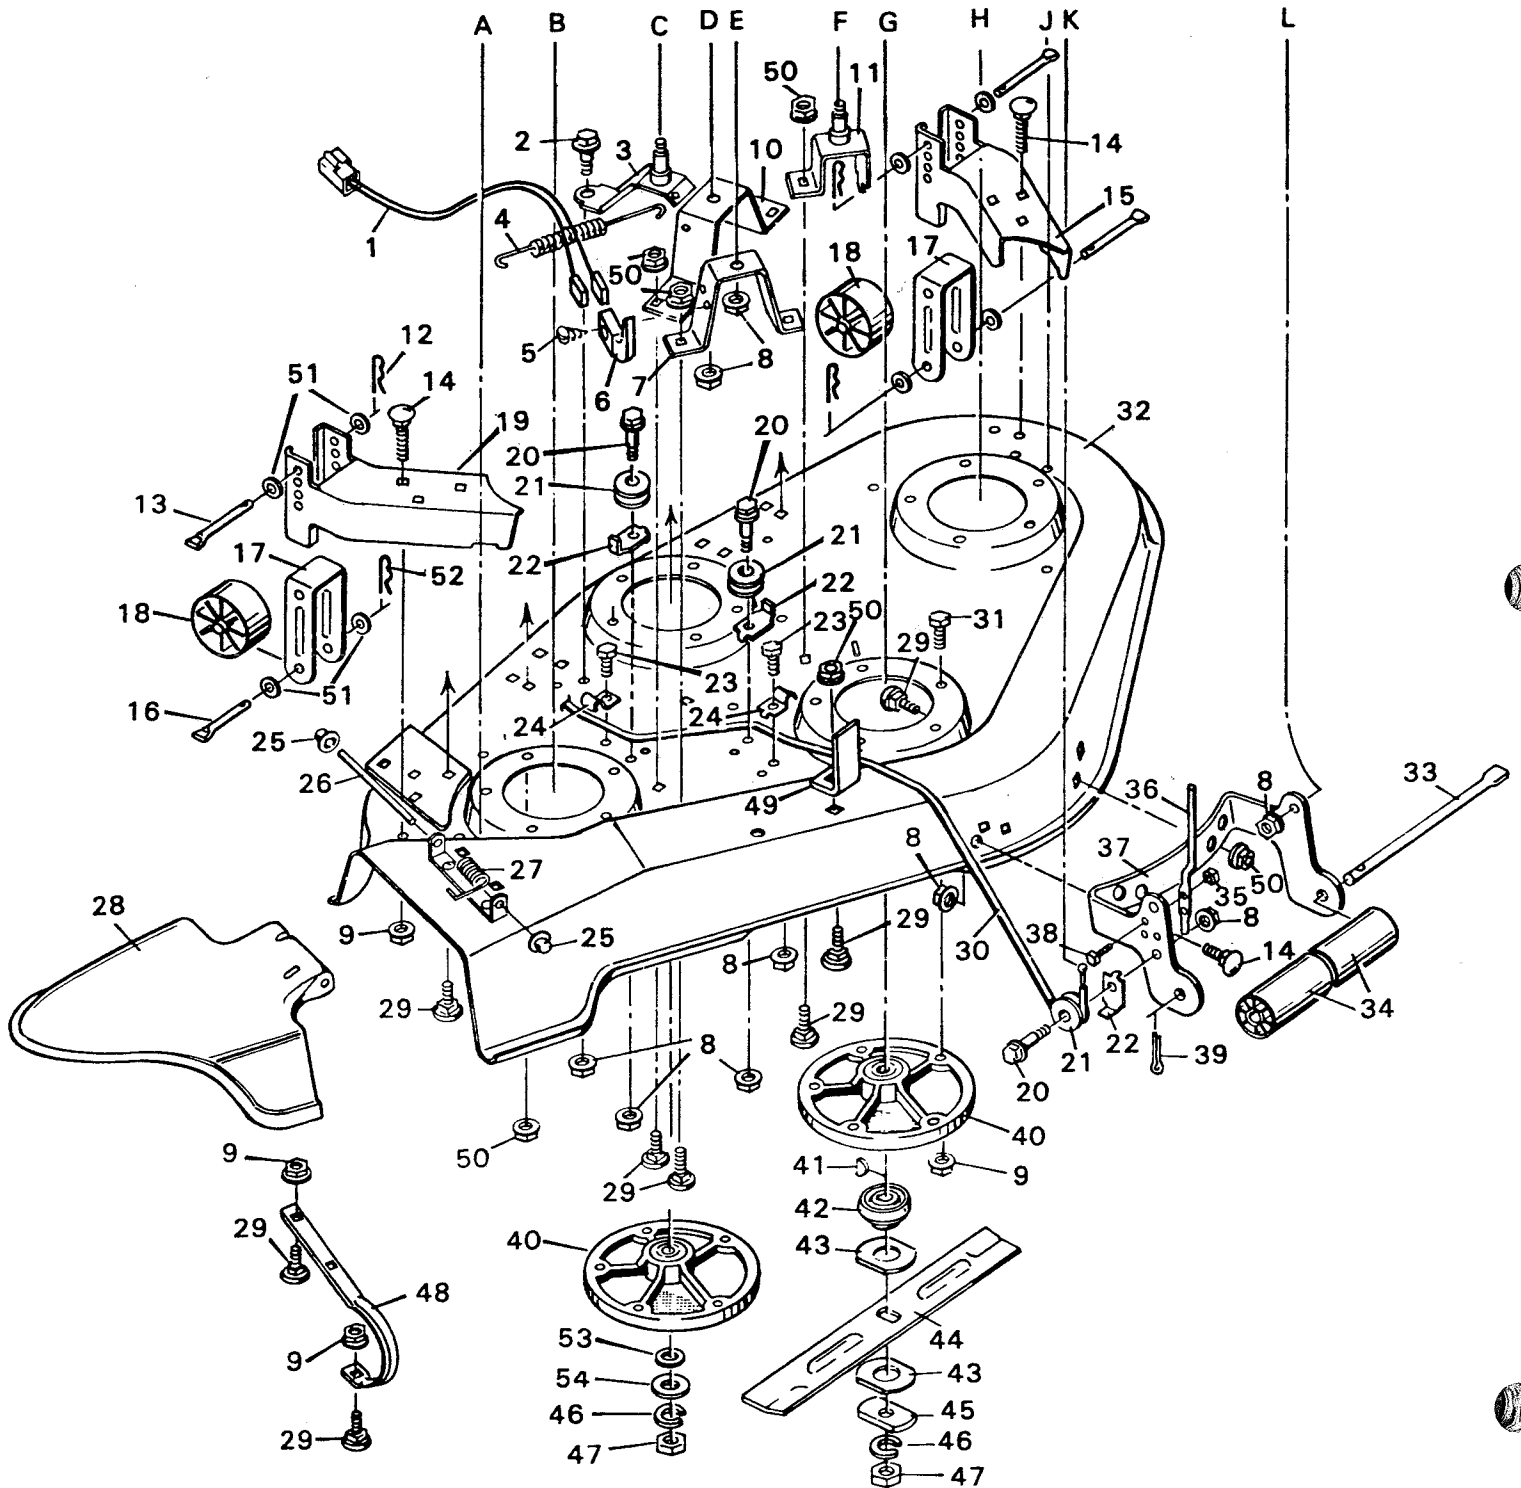

**MODEL NO. 3-24042
USED ON
3-39003
3-39004**

BLADE HOUSING LOWER HALF

**MODEL NO. 3-24042
USED ON
3-39003
3-39004**

BLADE HOUSING LOWER HALF

KEY NO.	PART NO.	DESCRIPTION	KEY NO.	PART NO.	DESCRIPTION
1	23983	Jumper Wire	29	2X53	Carriage Bolt 5/16-18X 3/4"
2	9X15Z	Shoulder Bolt 3/8"-16X7/8"	30	24072	Lifter Cable
3	23178Z	Cross Drive Idler Assembly	31	1X84Z	Hex Bolt 5/16"-18 3/4"
4	165X19	Spring-Cross Drive	32	404058	Blade Housing Assembly
5	26X211	Screw # 8X1" Type AB	33	23186Z	Roller Axle
6	24527	Limit Switch	34	23203	Roller
7	23241	Engagement Link Support	35	15X89Z	Flange Locknut 1/4"-20
8	15X84	Flange Locknut 3/8"-16	36	24071Z	Belt Guide - Curved
9	15X88	Flange Nut 3/8"-16	--	23790Z	Belt Guide - Straight
10	23240	Idler Support	37	24009	Roller Support
11	23177	Fixed Idler Assembly	38	1X95	Hex Bolt 1/4"-20X7/8"
12	20692	Hair Pin	39	30X49	Cotter Pin
13	23259Z	Gauge Wheel Axle-Long	40	24384	Jackshaft Housing
14	2X58	Carriage Bolt 5/16"-18X2 1/2"	41	20062	Woodruff Key
15	23279	L.H. Gauge Wheel Bracket	42	20617	Blade Adapter
16	23258Z	Gauge Wheel Axle-Short	43	21673Z	Washer
17	23260Z	Gauge Wheel Retainer	44	24338	Blade
18	23257	Gauge Wheel	45	20663Z	Blade Washer
19	23278	R.H. Gauge Wheel Bracket	46	18X27	Lockwasher
20	9X13	Shoulder Bolt	47	15X72	Hex Nut 1/4"-20
21	23187	Nylon Pulley	48	24070	Skid
22	23191Z	Cable Guide	49	23782	Deck Stop
23	26X214	Screw	*	21980	Wire Clamp
24	21953Z	Cable Guide	50	15X79	Flange Nut
25	28X23	Push On Cap	51	17X53Z	Washer
26	23173Z	Deflector Rod	52	30X20	Cotter Pin
27	166X4	Torsion Spring	53	17X140	Washer
28	23224	Chute Deflector	54	17X141	Washer
			*	23242	Parts Bag
			*	F-6255	Instruction Book
				403134	Complete Blade Housing Assembly