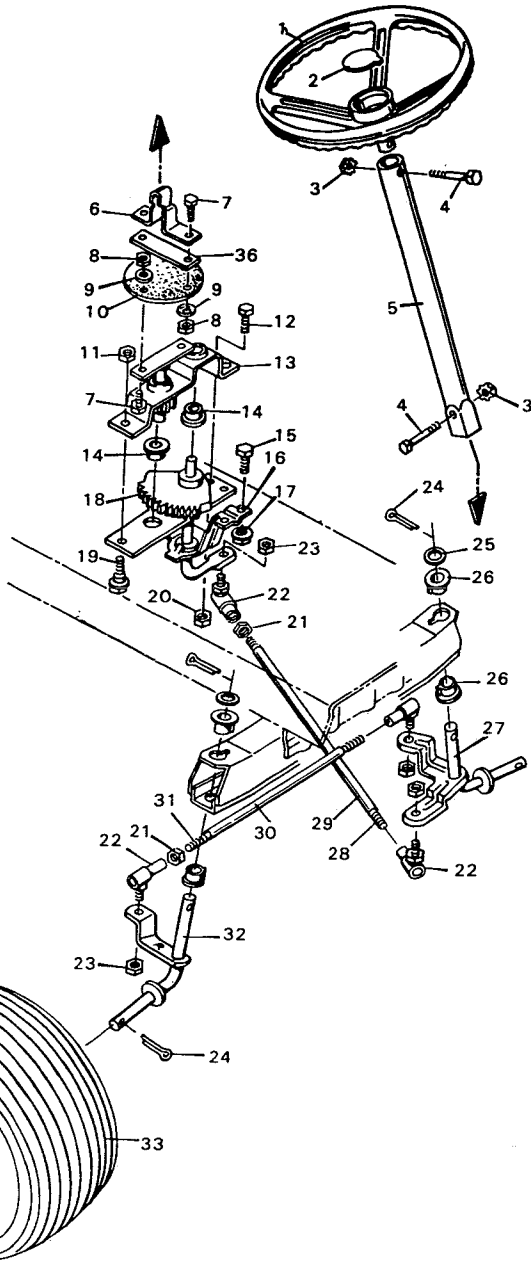

## DISC BRAKE

KEY NO.	PART NO.	DESCRIPTION
1	402001	Bolt-Hex Head
2	402002	Locknut
3	402003	Bracket
4	402004	Lever Assembly
5	402008	Stator Assembly
6	402006	Bracket Assembly
7	402007	Spacer
1-7	23019	Caliper Brake Assembly

### PARTS LIST

KEY NO.	PART NO.	DESCRIPTION
1	21688	Steering Wheel
2	24350	Steering Wheel Cap
3	15X76	Locknut 5/16"-18
4	1X75	Bolt 5/16"-18X1 1/4"
5	24345C	Steering Post
6	21489	Steering Coupling-Upper
7	1X95	Hex Bolt 1/4"-10X7/8"
8	15X67	Locknut 1/4"-20
9	23039	Cup Washer
10	21532	Steering Disc
11	15X84	Locknut 3/8"-16
12	1X45	Hex Bolt 5/16"-18X5/8"
13	21492	Steering Gear Brkt. Assy.
14	20587	Bearing
15	1X45	Hex Bolt 5/16"-18X5/8"
16	21693	Steering Bracket
17	15X79	Locknut 5/16"-18
18	21692	Steering Gear Assembly
19	9X12	Shoulder Bolt
20	15X88	Locknut 5/16"-18
21	15X61	Hex Nut 3/8"-24
22	21031	Ball Joint
23	15X87	Locknut 3/8"-24
24	30X49	Cotter Pin 3/32"X1 1/2"
25	17X83Z	Washer
26	23820	Spindle Bearing
27	23149	Spindle Assembly L.H.
28	21482	Drag Link Rod
29	156X1	Sleeve
30	156X2	Sleeve
31	21475	Tie Rod
32	23148	Spindle Assembly R.H.
33	24404	Front Wheel & Tire Assembly
*	24413E	Wheel Only
*	24410	Tire Only
*	24373	Valve Stem & Cap
*	24367	Front Wheel Bearing
34	17X83Z	Washer
36	21490	Coupling Plate
--	24348	Parts Bag Assembly
--	F-6251	Instruction Book
--	407048	Tire Tube