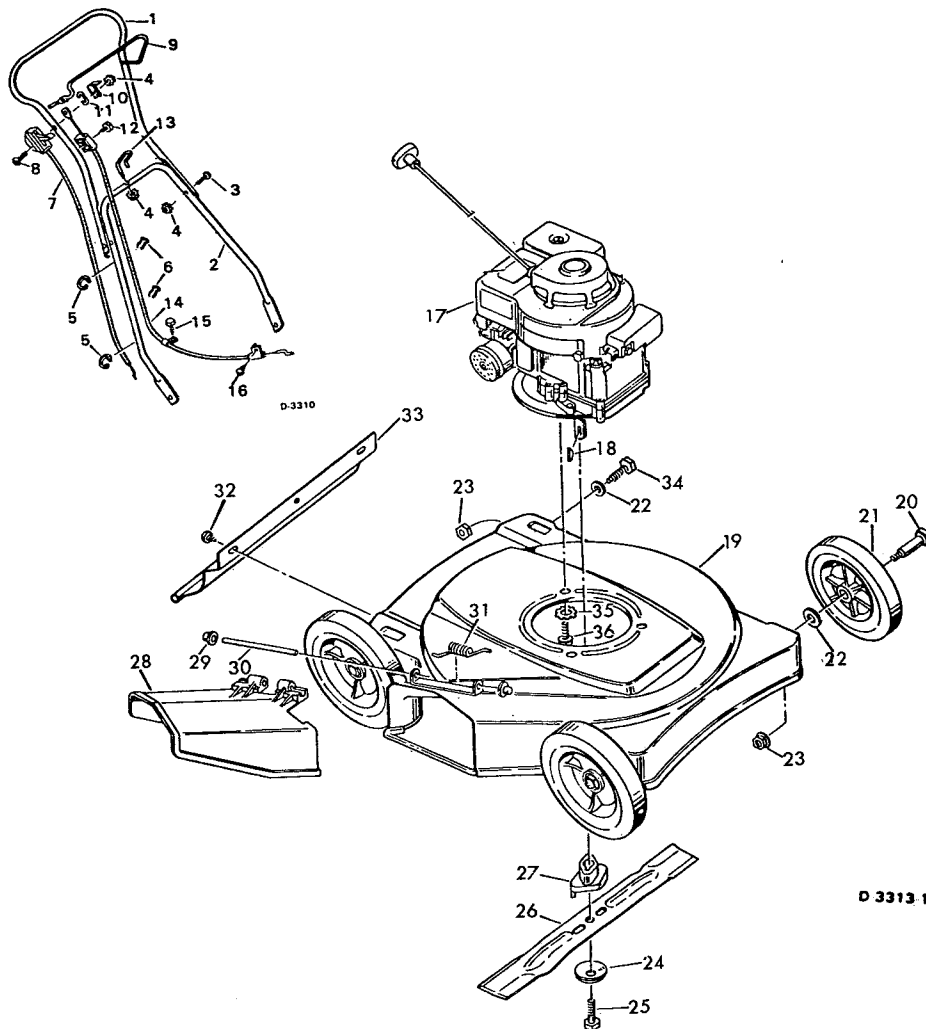

MOWER HOUSING PARTS LIST

MODEL NO. 3-22311 22"

KEY NO.	DESCRIPTION	PARTS NO.	KEY NO.	DESCRIPTION	PART NO.
1	Upper Handle	42371C	20	Axle Bolt	9X10Z
2	Lower Handle	42562C	21	Wheel and Tire	42172
3	Bolt	3X136Z	22	Washer	10851Z
4	Keps Nut	15X66	23	Flange Locknut	15X68
5	Plastic Cable Clamp	22550	24	Blade Washer	17X137
6	Cable Retainer, Metal	42188	25	Hex Bolt	1X68
7	Throttle Control, Slide	42096	26	Blade	20046
8	Bolt	3X105	* 27	Blade Adapter	20050
9	Engine Stop Lever	42386C	28	Chute Deflector	20454
10	Handle Stop	42368Z	29	Push On Cap	28X42
11	Hook	75079	30	Pivot Pin	22050Z
12	Screw	26X220	31	Spring	166X5
13	U-Bolt	42361Z	32	Screw	26X219
14	Engine Stop Cable	42363	33	Rear Guard	42587
15	Screw	26X184	34	Bolt	1X70
16	Screw	6X75	35	Washer	19X8
17	Engine	---	36	Engine Bolt	20103
18	Woodruff Key	20062	--	Parts Bag	42601
19	Housing-for Non-folding Handle	70054	--	Owners Manual	F-6234