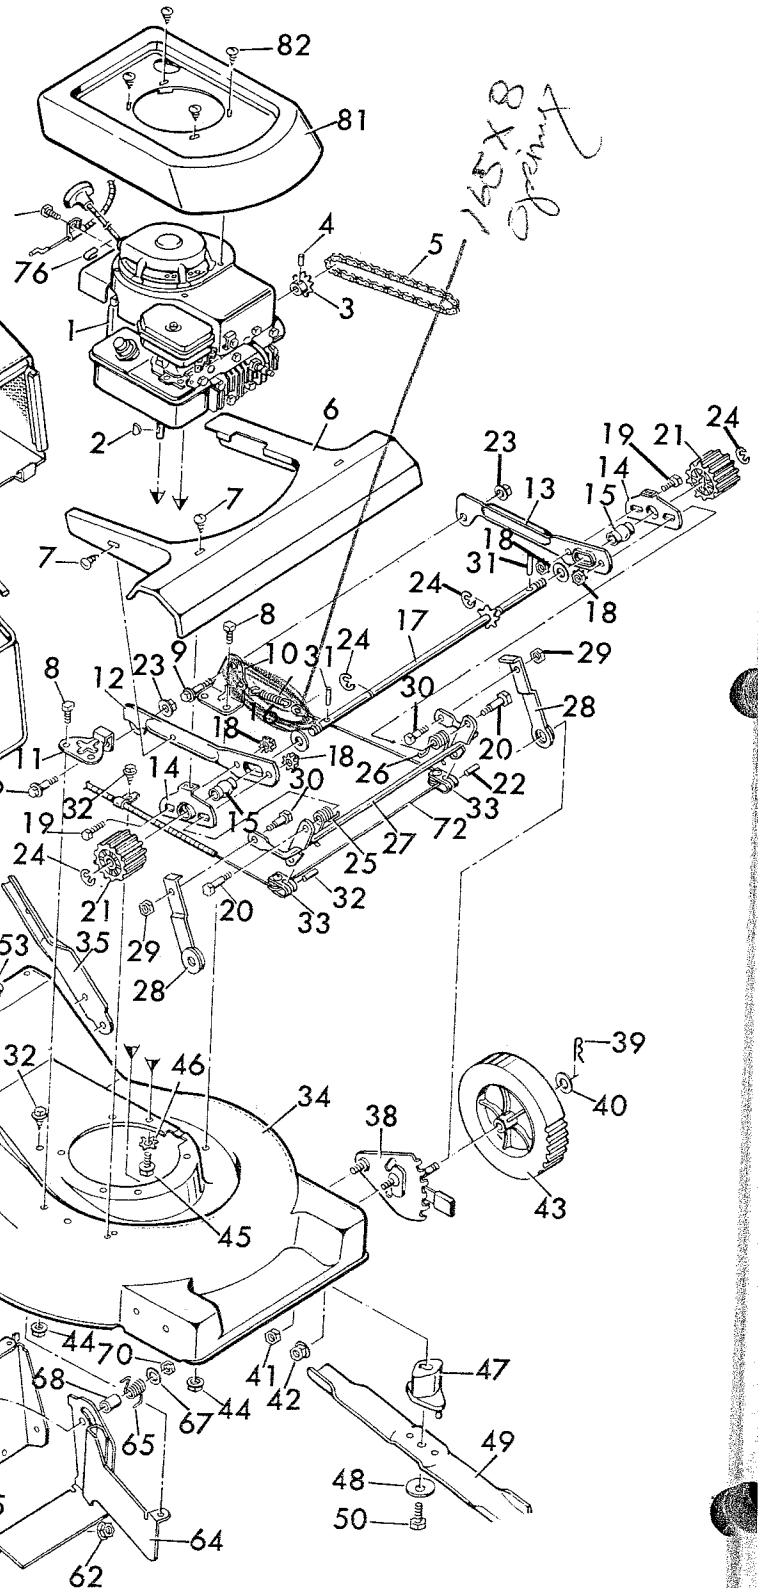

**HANDLE
FOR MODEL
3-21961**