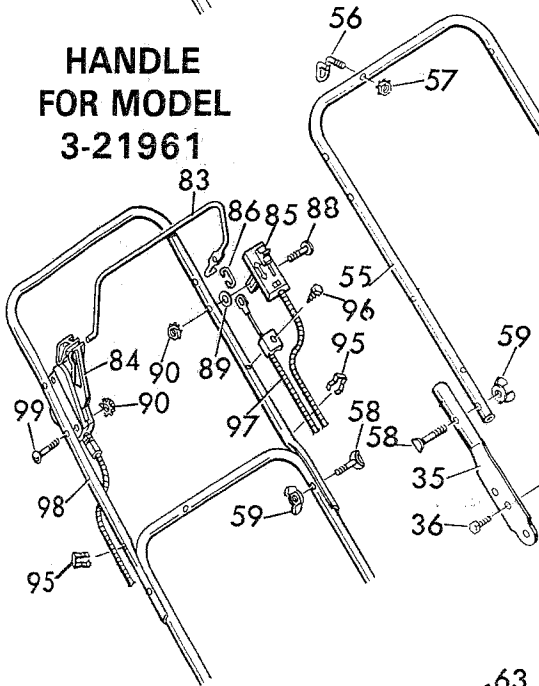

**HANDLE
FOR MODEL
3-21961**