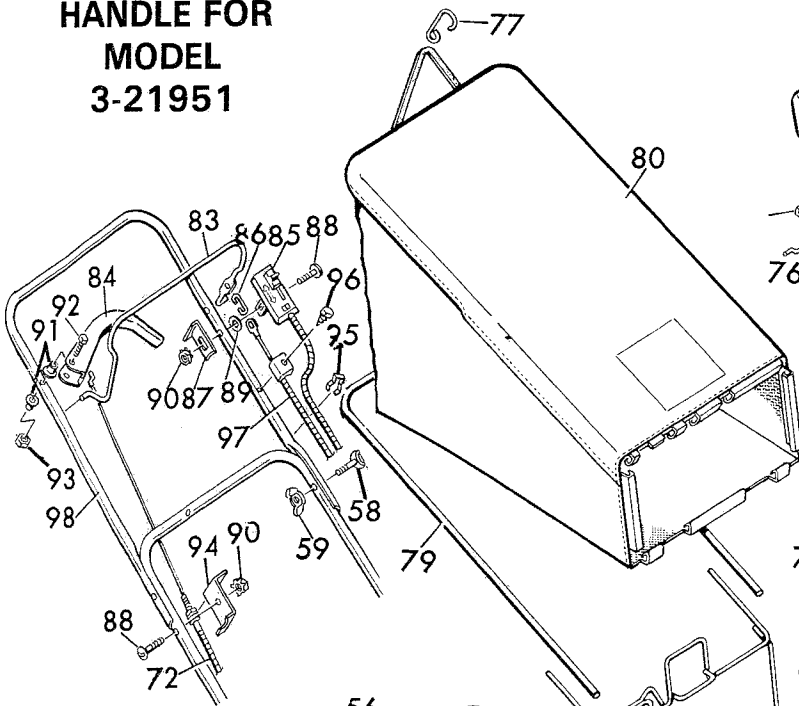

MODEL NO. 3-21951
MODEL NO. 3-21961

**HANDLE FOR
MODEL
3-21951**