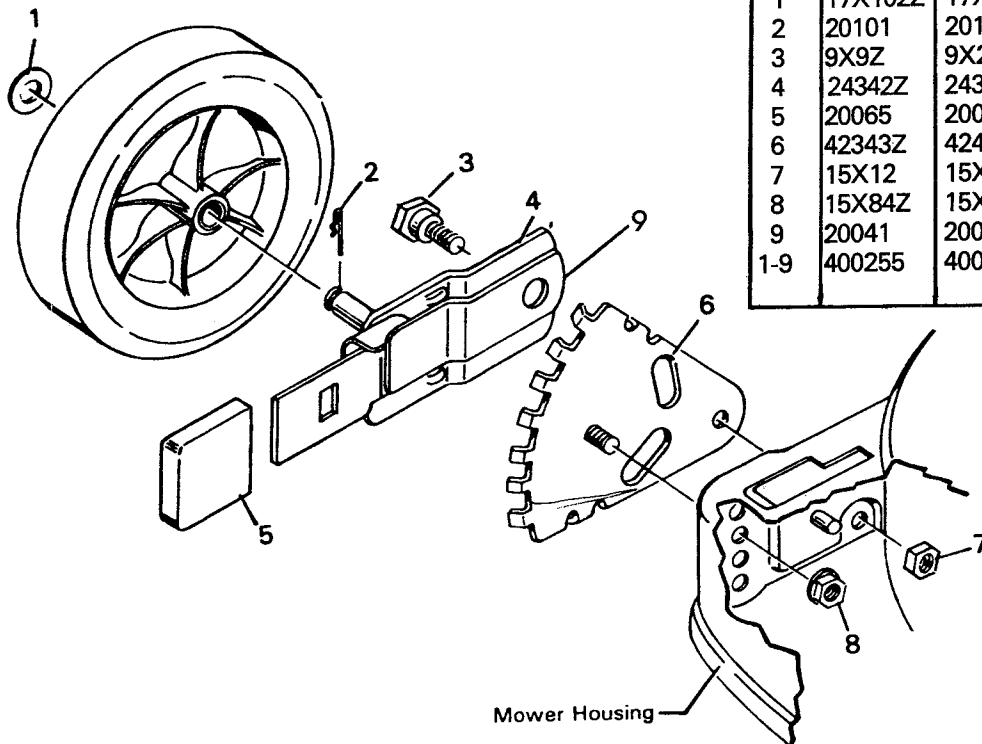

\* See Page 23 For More Information.

\* \* See Page 22 For Height Adjuster Assembly 400256 and 400270.

## DELUXE WHEEL ADJUSTER ASSEMBLY

MODEL 400255 — SIDE BAGGER

400256 — REAR BAGGER - (FOR RIGHT FRONT & LEFT REAR)

400270 — REAR BAGGER - (FOR LEFT FRONT & RIGHT REAR)

KEY NO.	MODEL 400255	MODEL 400256	MODEL 400270	DESCRIPTION
1	17X102Z	17X102Z	17X102Z	Washer
2	20101	20101	20101	Hair Pin
3	9X9Z	9X20Z	9X20Z	Shoulder Bolt
4	24342Z	24347Z	24347Z	Arm & Axle Assembly
5	20065	20065	20065	Grip
6	42343Z	42472Z	42471Z	Index Plate
7	15X12	15X12	15X12	Flange Locknut
8	15X84Z	15X84Z	15X84Z	Locknut
9	20041	20041	20041	Spring
1-9	400255	400256	400270	Complete Wheel Adjuster

## STANDARD WHEEL ADJUSTER ASSEMBLY MODELS 400253 OR 400254

KEY NO.	PART NO.	DESCRIPTION
1	9X24	Shoulder Bolt
2	42330	Spring
3	42331	Grip
4	42338Z	Adjuster Lever
5	42339Z	Wheel Adjuster Bracket
6	42336Z	Index Plate
7	42333	Spacer
8	10851Z	Washer
9	15X84	Flange Nut
10	17X122Z	Washer
11	20101	Hair Pin
1-10	400253	Wheel Adjuster Assembly Right Front or Left Rear
1-10	400254	Wheel Adjuster Assembly Left Front or Right Rear